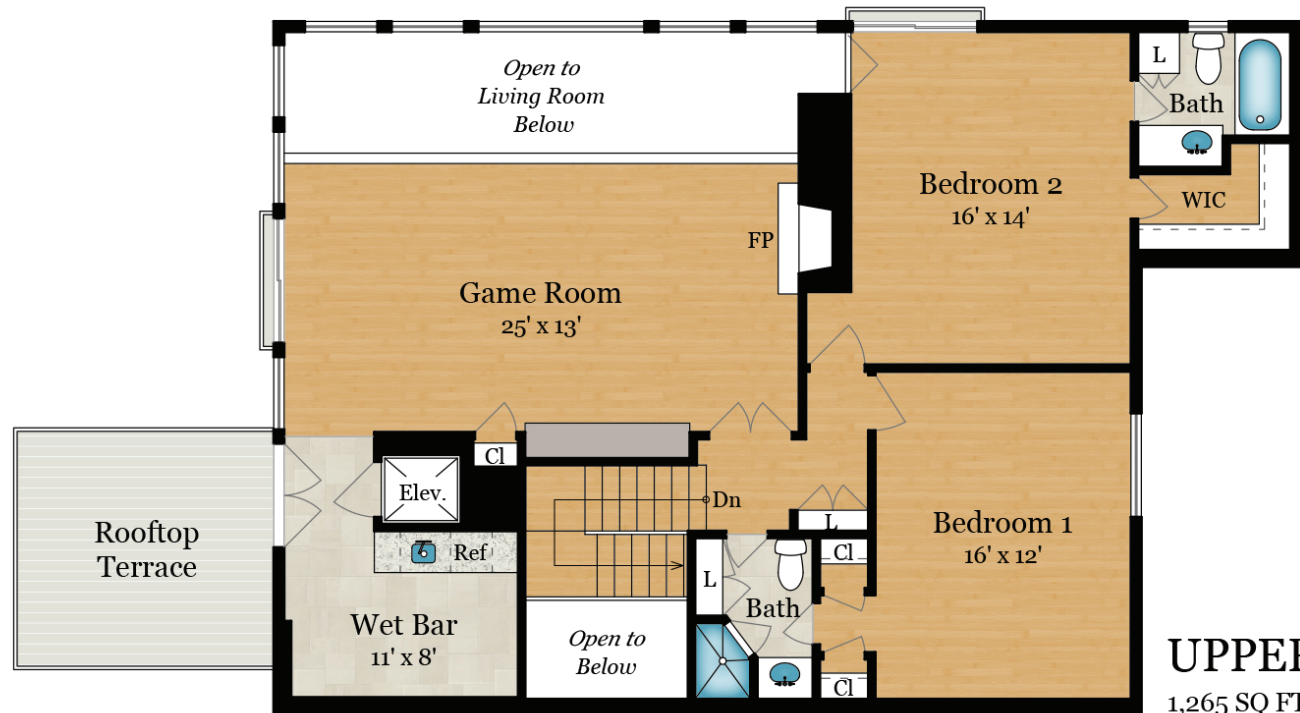

5955 Crab Orchard Road

**Estimated Total Finished
Square Footage: 3,880 SQ FT**

Above-Grade: 3,880 SQ FT Below-Grade: N/A
Plus 445 SQ FT 2-Car Garage on Main Level
Plus 35 SQ FT Mech Room on Main Level
Calculated per ANSI Standard Z765-2003.

* Estimated Total Finished & Unfinished Square Footage: 4,360 SQ FT

MAIN LEVEL

2,615 SQ FT

UPPER LEVEL

1,265 SQ FT

Walter Bering 713.851.9753

Broker Associate walter.bering@sothebys.realty

Martha Turner | Sotheby's
INTERNATIONAL REALTY