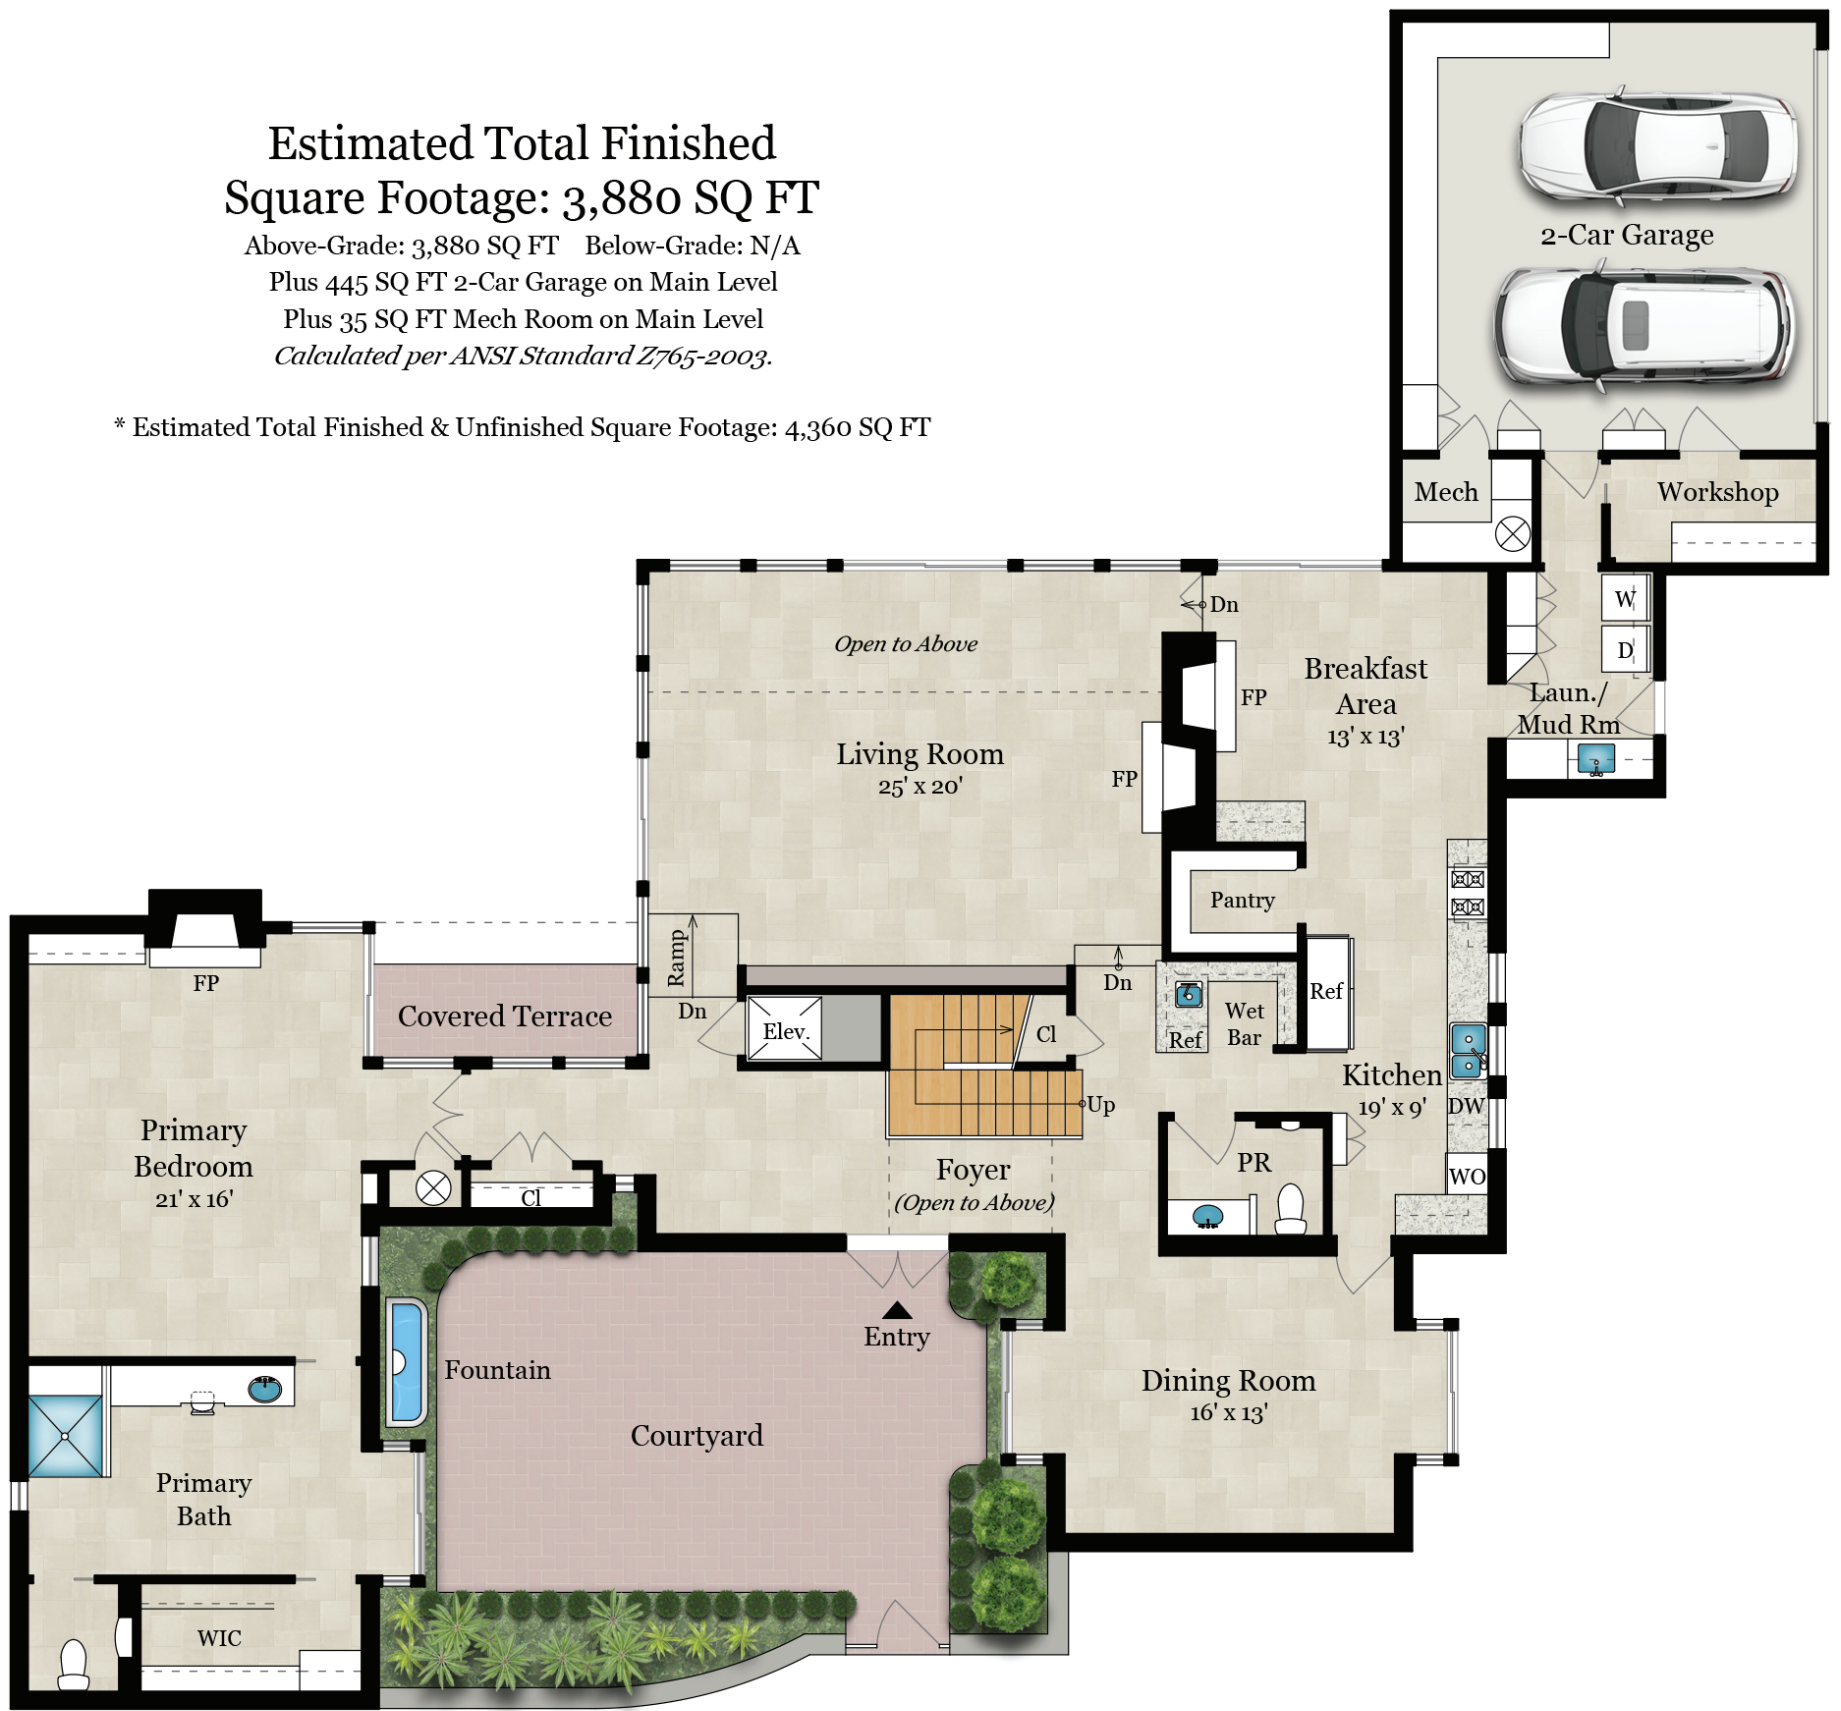

5955 Crab Orchard Road

**Estimated Total Finished
Square Footage: 3,880 SQ FT**

Above-Grade: 3,880 SQ FT Below-Grade: N/A
Plus 445 SQ FT 2-Car Garage on Main Level
Plus 35 SQ FT Mech Room on Main Level
Calculated per ANSI Standard Z765-2003.

* Estimated Total Finished & Unfinished Square Footage: 4,360 SQ FT

MAIN LEVEL

2,615 SQ FT

UPPER LEVEL

1,265 SQ FT

Walter Bering 713.851.9753

Broker Associate walter.bering@sothebys.realty

Martha Turner | Sotheby's
INTERNATIONAL REALTY