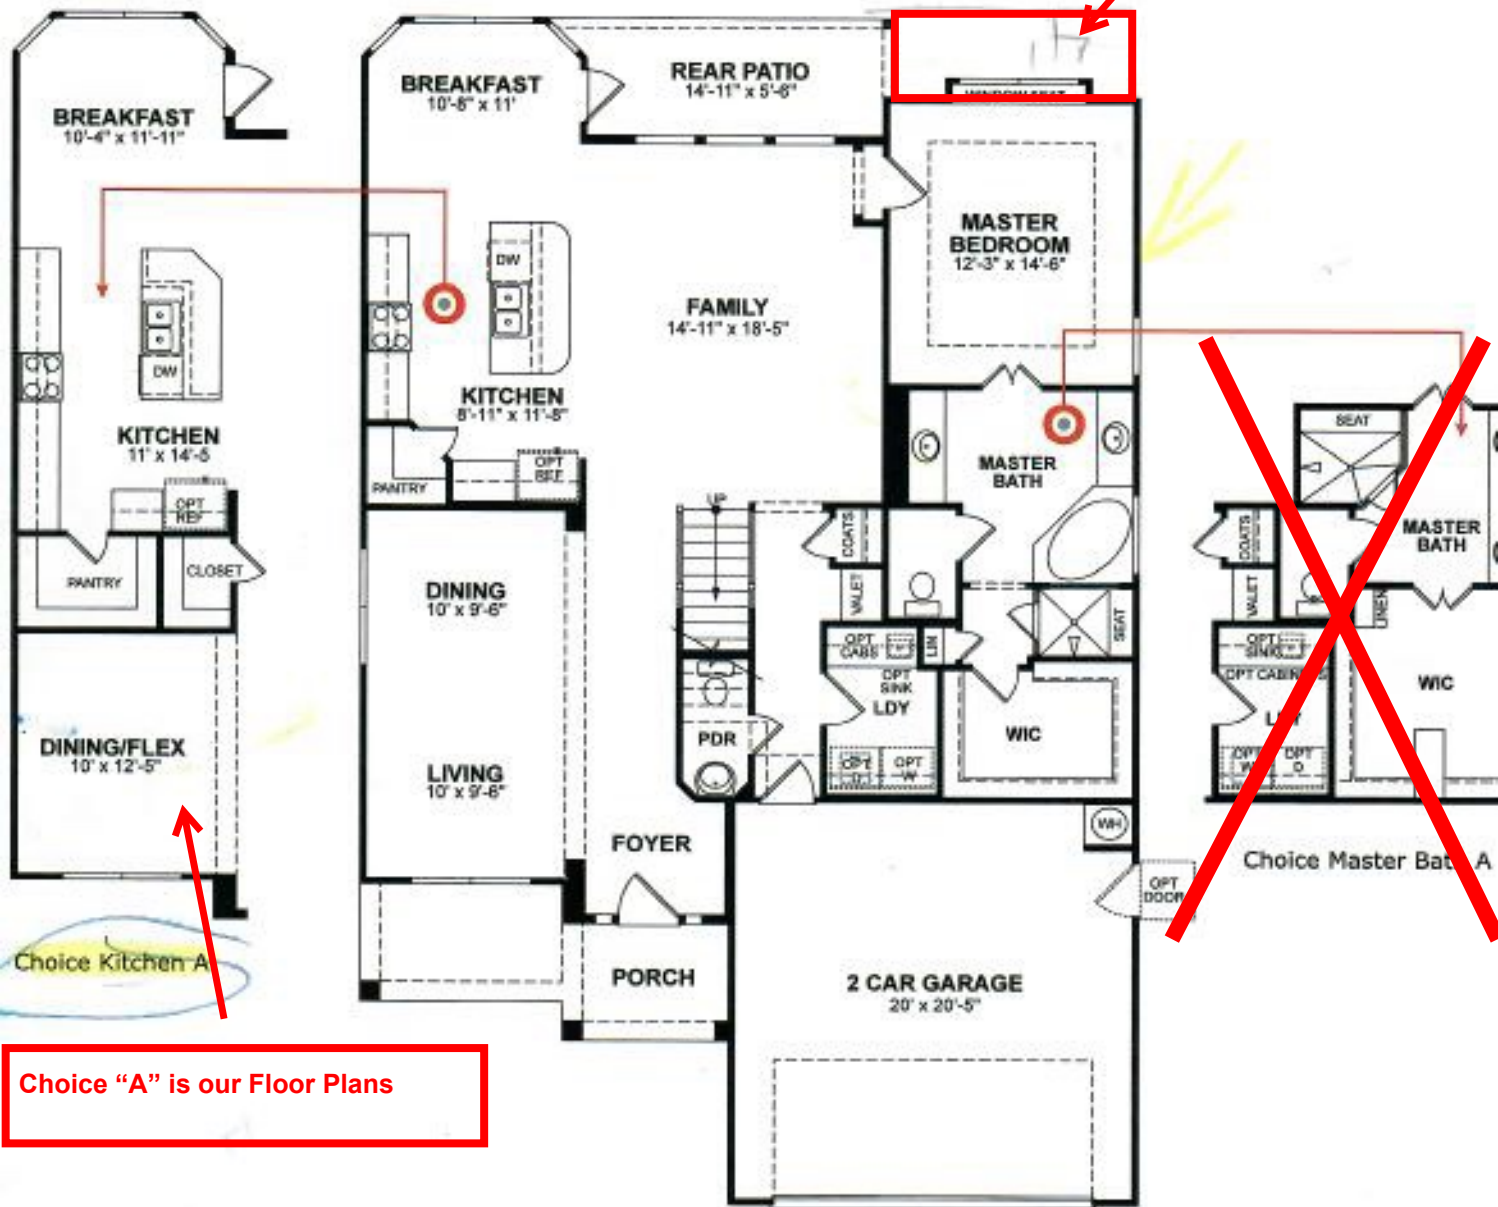

## Fenway

4-5 beds / 2.5-3.5 baths  
2,661-3,374 sq. ft.  
2-3 car garage

Elevation FGL

Elevation TRL

Elevation TRN

Elevation TRS

# First Floor

We added 4ft x 14ft to the Master Bedroom

### Options Offered:

- 3 Car Garage
- 5' Garage Extension

- Fireplace
- Extended Master Bedroom

# Second Floor

**We also added the Media Room.**  
**Our Media room is 13ft x 20.5 Ft = 266.5 Sqft**