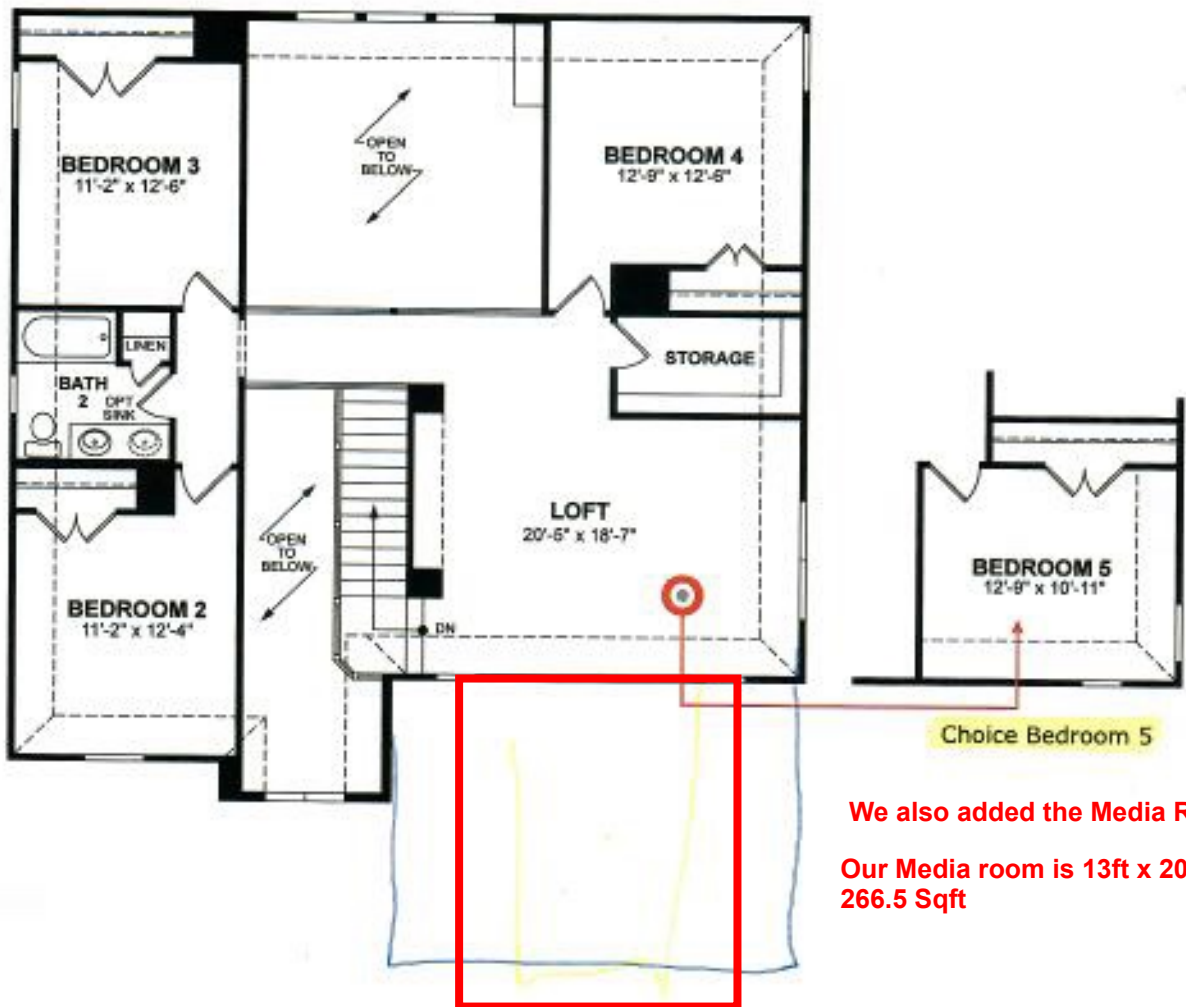

## Fenway

4-5 beds / 2.5-3.5 baths  
2,661-3,374 sq. ft.  
2-3 car garage

Elevation FGL

Elevation TRL

Elevation TRN

Elevation TRS

# First Floor

We added 4ft x 14ft to the Master Bedroom

### Options Offered:

- 3 Car Garage
- 5' Garage Extension

- Fireplace
- Extended Master Bedroom

# Second Floor

**We also added the Media Room.**  
**Our Media room is 13ft x 20.5 Ft = 266.5 Sqft**