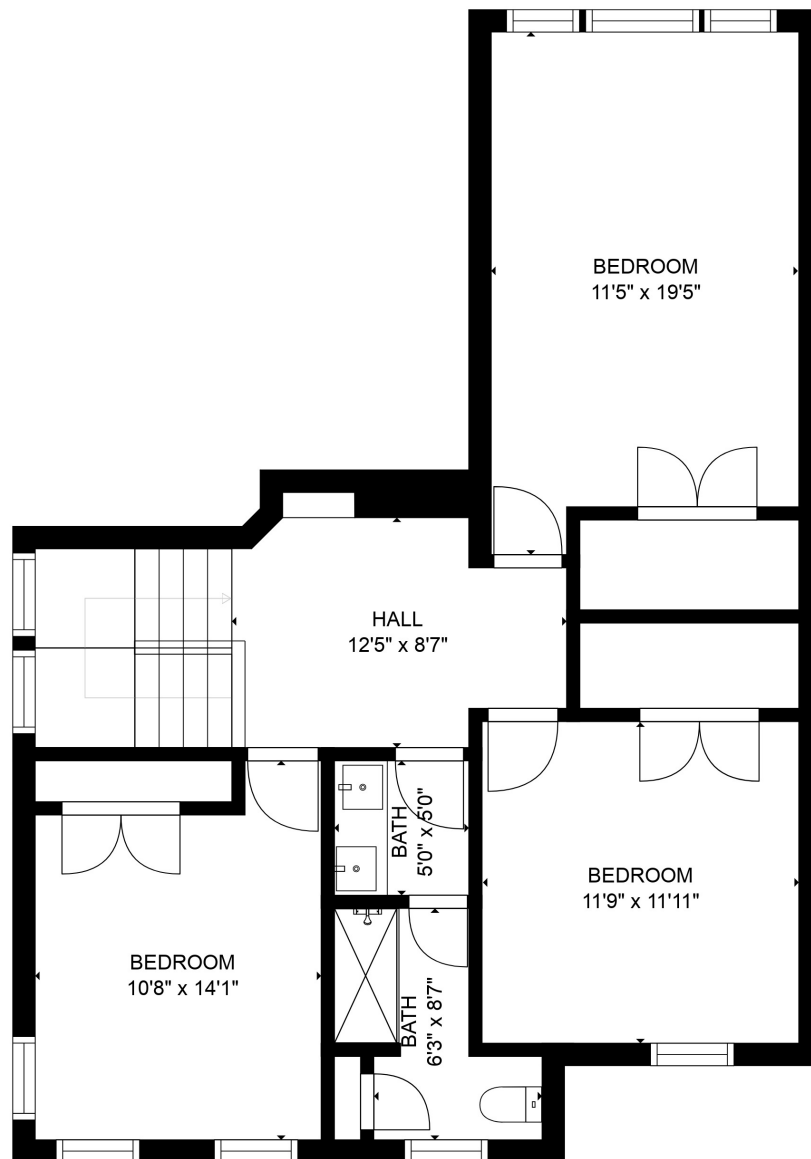

FLOOR 1

FLOOR 2

Estimated areas

GLA FLOOR 1: 1814 sq. ft, excluded 0 sq. ft
 GLA FLOOR 2: 946 sq. ft, excluded 0 sq. ft
 Total GLA 2760 sq. ft, total scanned area 2760 sq. ft

SIZES AND DIMENSIONS ARE APPROXIMATE, ACTUAL MAY VARY.

Estimated areas

GLA FLOOR 1: 1814 sq. ft, excluded 0 sq. ft
 GLA FLOOR 2: 946 sq. ft, excluded 0 sq. ft
 Total GLA 2760 sq. ft, total scanned area 2760 sq. ft

SIZES AND DIMENSIONS ARE APPROXIMATE, ACTUAL MAY VARY.