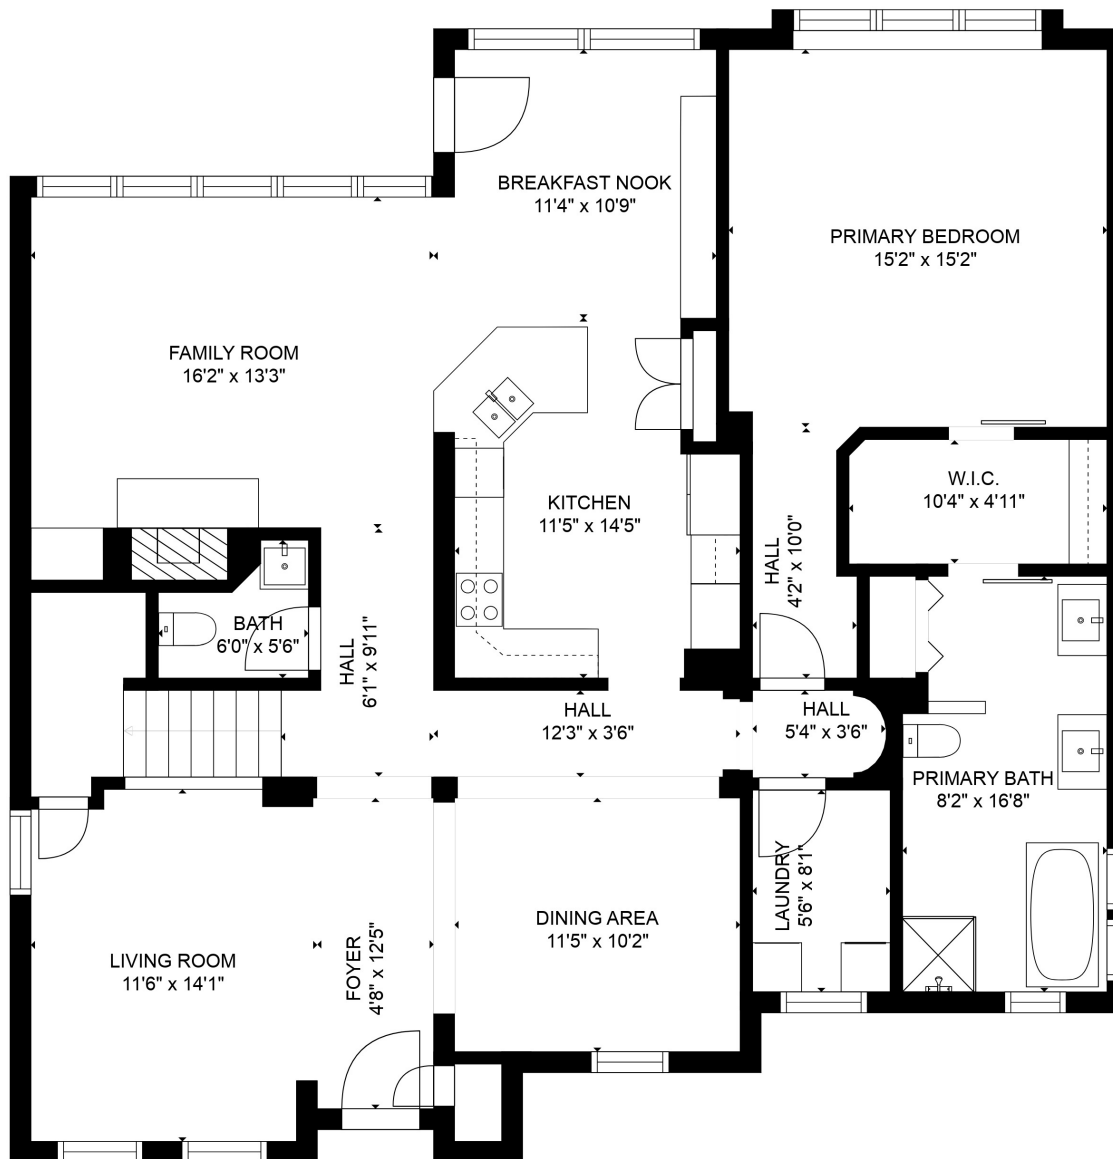

FLOOR 1

FLOOR 2

Estimated areas

GLA FLOOR 1: 1814 sq. ft, excluded 0 sq. ft
 GLA FLOOR 2: 946 sq. ft, excluded 0 sq. ft
 Total GLA 2760 sq. ft, total scanned area 2760 sq. ft

SIZES AND DIMENSIONS ARE APPROXIMATE, ACTUAL MAY VARY.

Estimated areas

GLA FLOOR 1: 1814 sq. ft, excluded 0 sq. ft
 GLA FLOOR 2: 946 sq. ft, excluded 0 sq. ft
 Total GLA 2760 sq. ft, total scanned area 2760 sq. ft

SIZES AND DIMENSIONS ARE APPROXIMATE, ACTUAL MAY VARY.