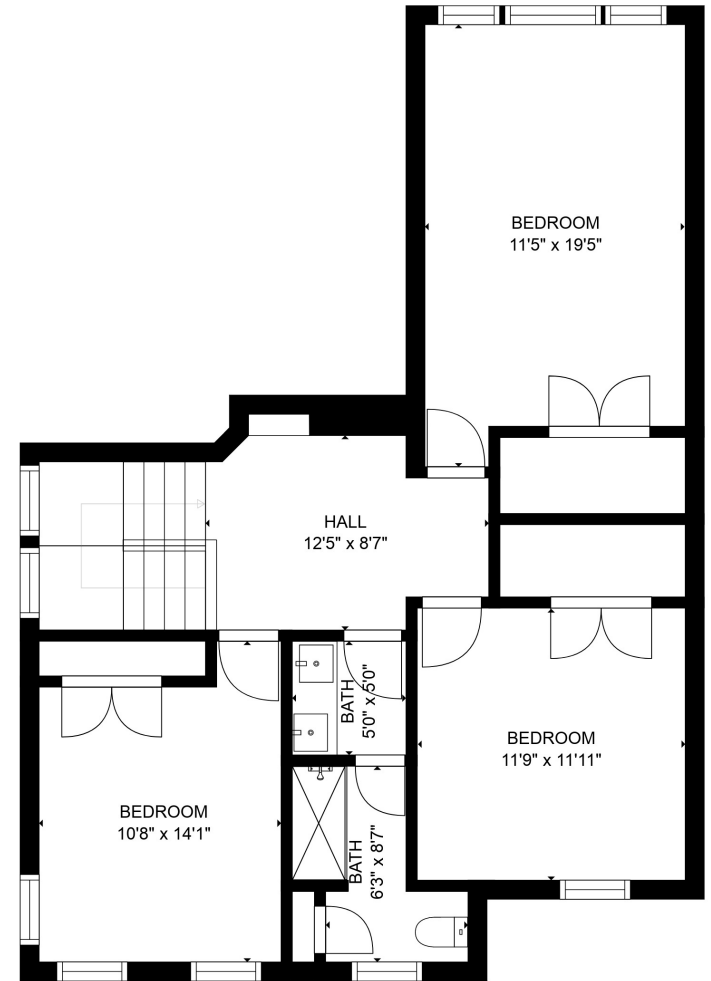

FLOOR 1

FLOOR 2

Estimated areas

GLA FLOOR 1: 1814 sq. ft, excluded 0 sq. ft
 GLA FLOOR 2: 946 sq. ft, excluded 0 sq. ft
 Total GLA 2760 sq. ft, total scanned area 2760 sq. ft

SIZES AND DIMENSIONS ARE APPROXIMATE, ACTUAL MAY VARY.

Estimated areas

GLA FLOOR 1: 1814 sq. ft, excluded 0 sq. ft
 GLA FLOOR 2: 946 sq. ft, excluded 0 sq. ft
 Total GLA 2760 sq. ft, total scanned area 2760 sq. ft

SIZES AND DIMENSIONS ARE APPROXIMATE, ACTUAL MAY VARY.