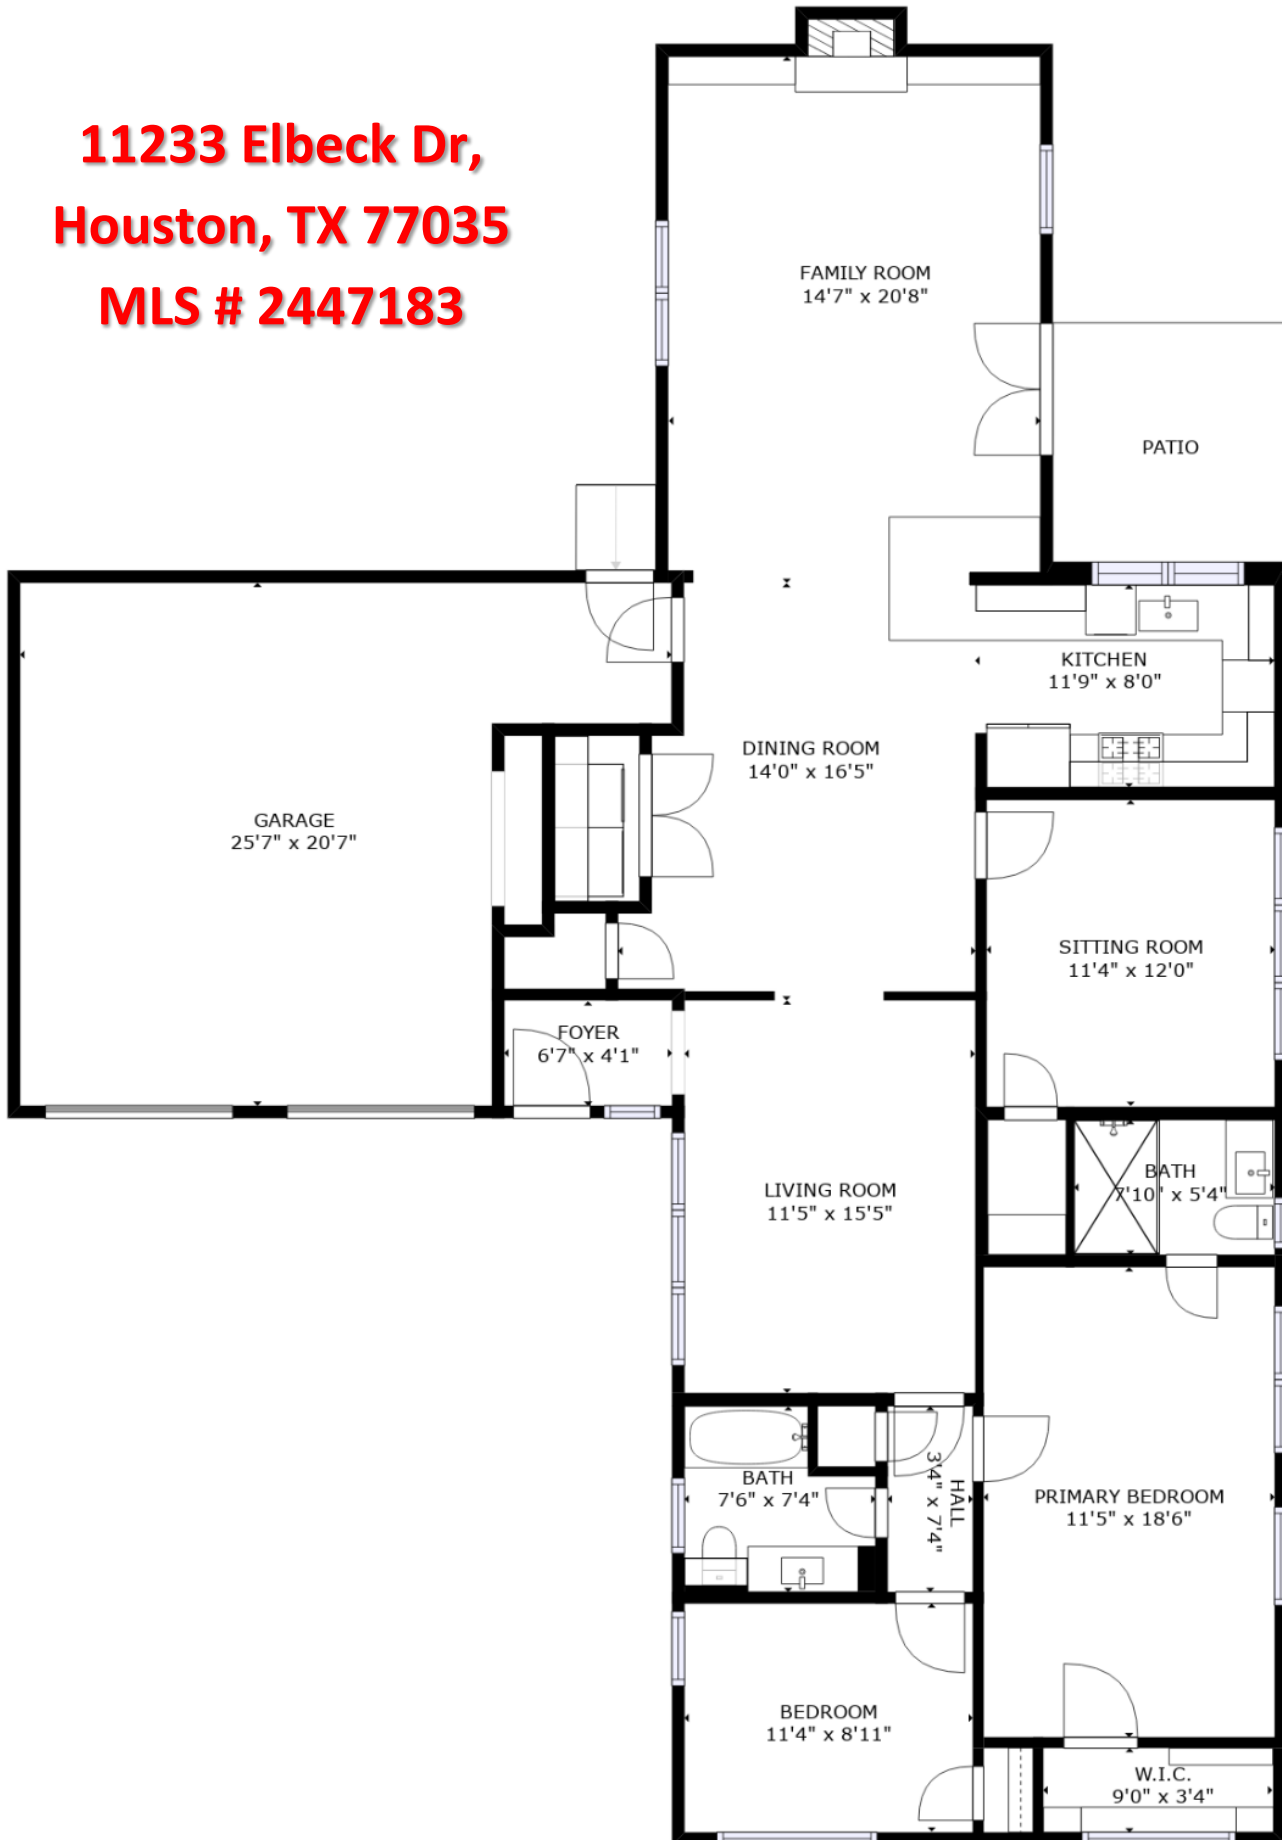

**11233 Elbeck Dr,
Houston, TX 77035
MLS # 2447183**

GROSS INTERNAL AREA

TOTAL: 1,614 sq ft (Per HCAD)

SIZES AND DIMENSIONS ARE APPROXIMATE, ACTUAL MAY VARY. VERIFY ALL DIMENSIONS.