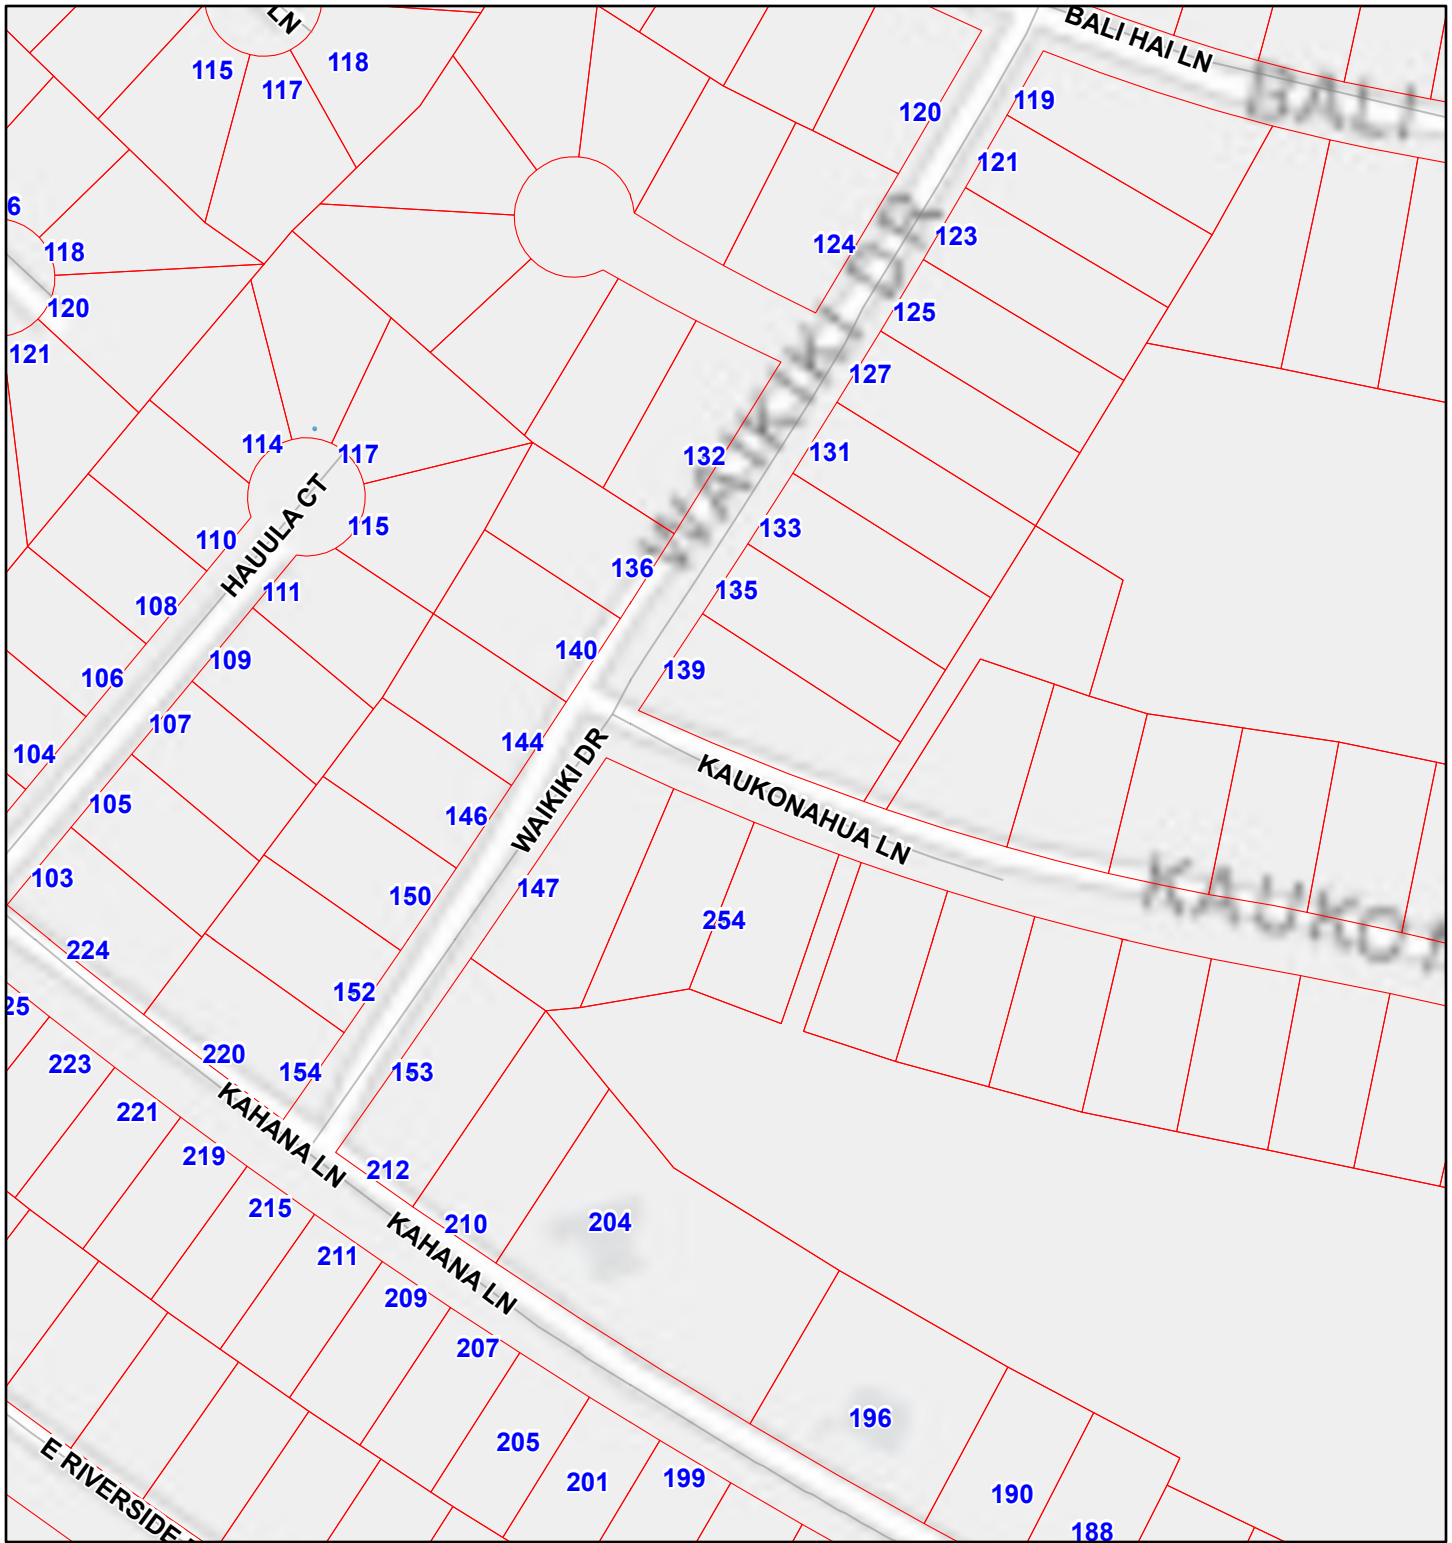

Bastrop County, Texas

7/18/2022, 1:30:42 PM

-  City Limit
-  Address
-  Roadway
-  Parcel

Texas Parks & Wildlife, Esri, HERE, Garmin, GeoTechnologies, Inc., USGS, EPA, Esri, HERE, Garmin, (c) OpenStreetMap contributors, and the GIS user community

Information Technology/GIS

Produced only for geographic reference. Does not represent an on-the-ground survey. No warranty is made by Bastrop County regarding specific accuracy or completeness. Not for navigation.