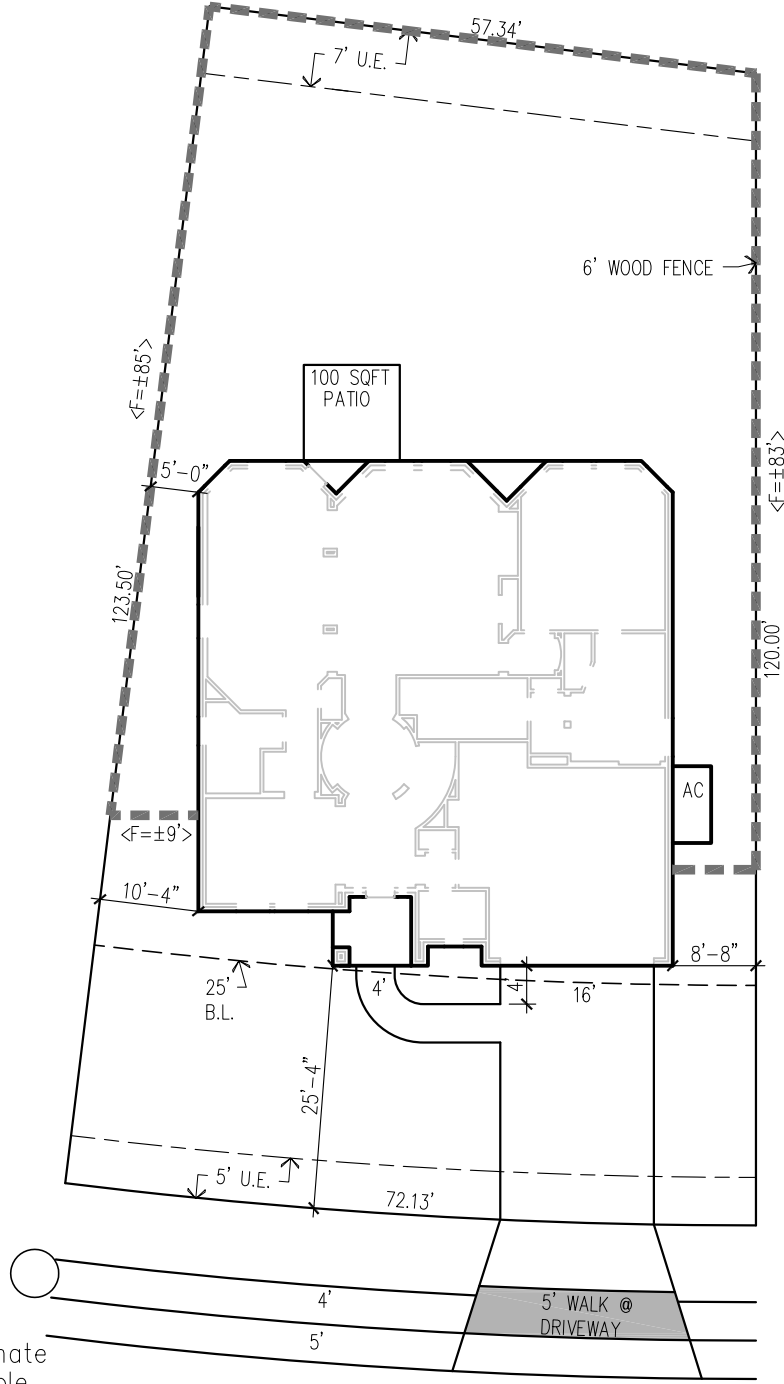

Westin Homes

Subdivision
GRAND MISSION ESTATES
 City/Jurisdiction

Title
7927 SYDNEY BAY COURT
LOT 7, BLK 2, SEC 9
 Buyer Signature

Plan Number
56044-B
BARCELONA
 Date 10/24/12

Sod Front Yard	253 Yds	Drive	#
Sod Back Yard	348 Yds	Inturn	427
Silt Fence	74 Yds	Lead	336
6' Wood Fence	244 Ft	Public	67
4' Wood Fence	0 Ft	Special Fence	204
Iron Fence	0 Ft		
Special Fence	0 Ft		

Approximate
 Man Hole
 Exact location
 to be verified

© COPYRIGHT 2006