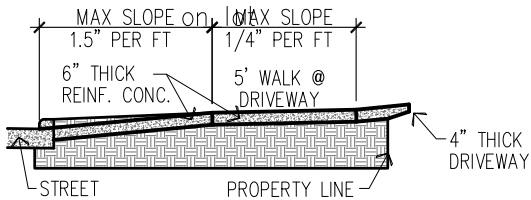

Approximate
Man Hole
Exact location
to be verified