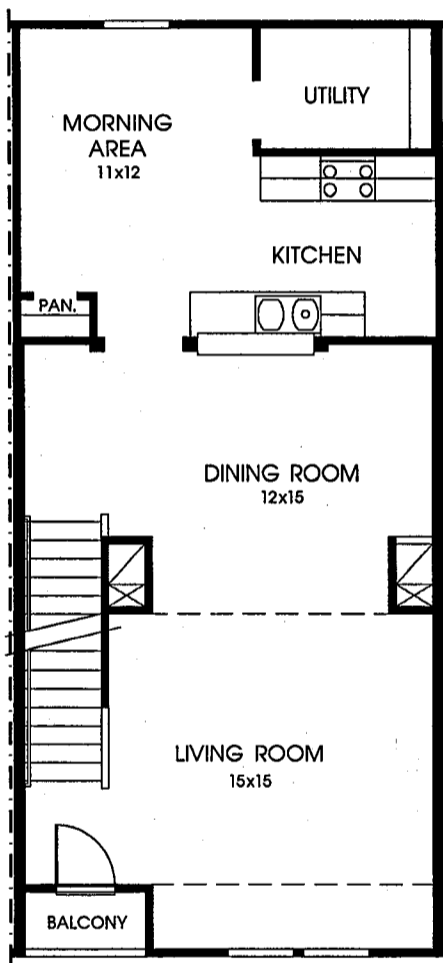

DESIGNS

Plan 1652

This Townhome contains approximately 1,652 square feet and includes two bedrooms and two baths.

FIRST FLOOR

SECOND FLOOR

THIRD FLOOR

Not Included: Inside keyed deadbolt locks, refrigerators, furnishings, drapery, plants, decorator items and all other personal property being used in model homes. Builder reserves the right to make changes in the plans and specifications, and to substitute material of similar quality. Room dimensions indicate approximate inside area measurements.