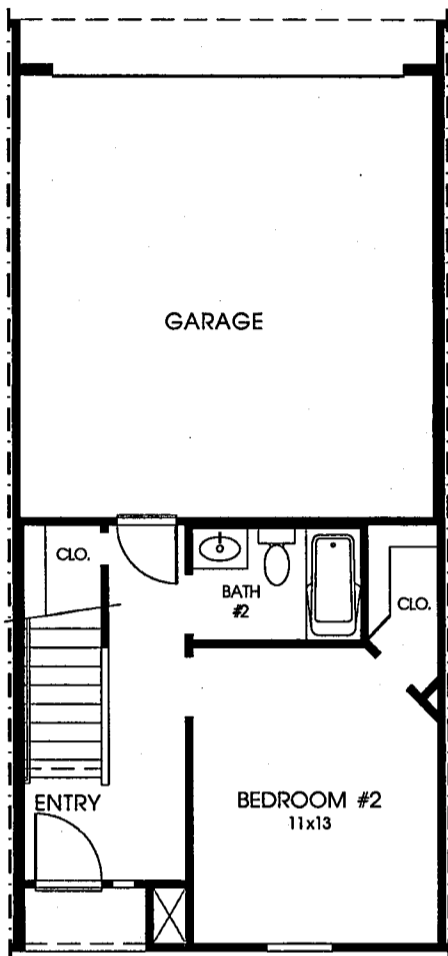

DESIGNS

Plan 1652

This Townhome contains approximately 1,652 square feet and includes two bedrooms and two baths.

FIRST FLOOR

SECOND FLOOR

THIRD FLOOR

Not Included: Inside keyed deadbolt locks, refrigerators, furnishings, drapery, plants, decorator items and all other personal property being used in model homes. Builder reserves the right to make changes in the plans and specifications, and to substitute material of similar quality. Room dimensions indicate approximate inside area measurements.