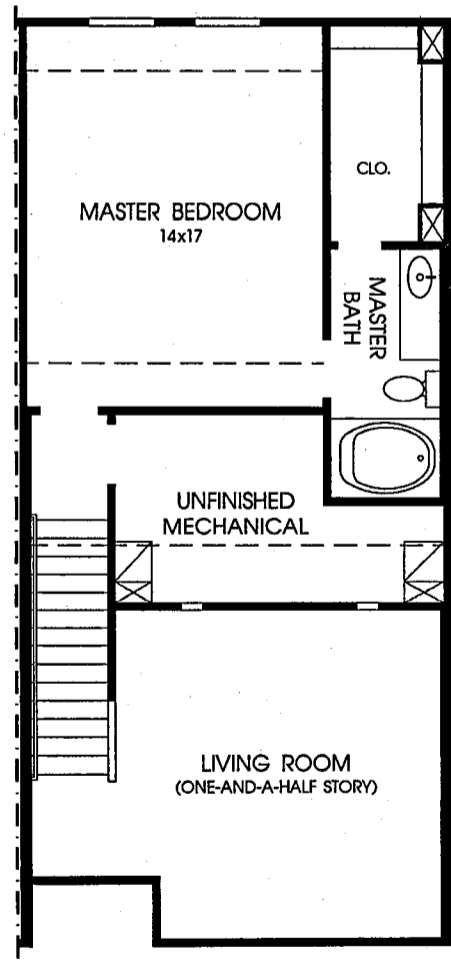

DESIGNS

Plan 1652

This Townhome contains approximately 1,652 square feet and includes two bedrooms and two baths.

FIRST FLOOR

SECOND FLOOR

THIRD FLOOR

Not Included: Inside keyed deadbolt locks, refrigerators, furnishings, drapery, plants, decorator items and all other personal property being used in model homes. Builder reserves the right to make changes in the plans and specifications, and to substitute material of similar quality. Room dimensions indicate approximate inside area measurements.