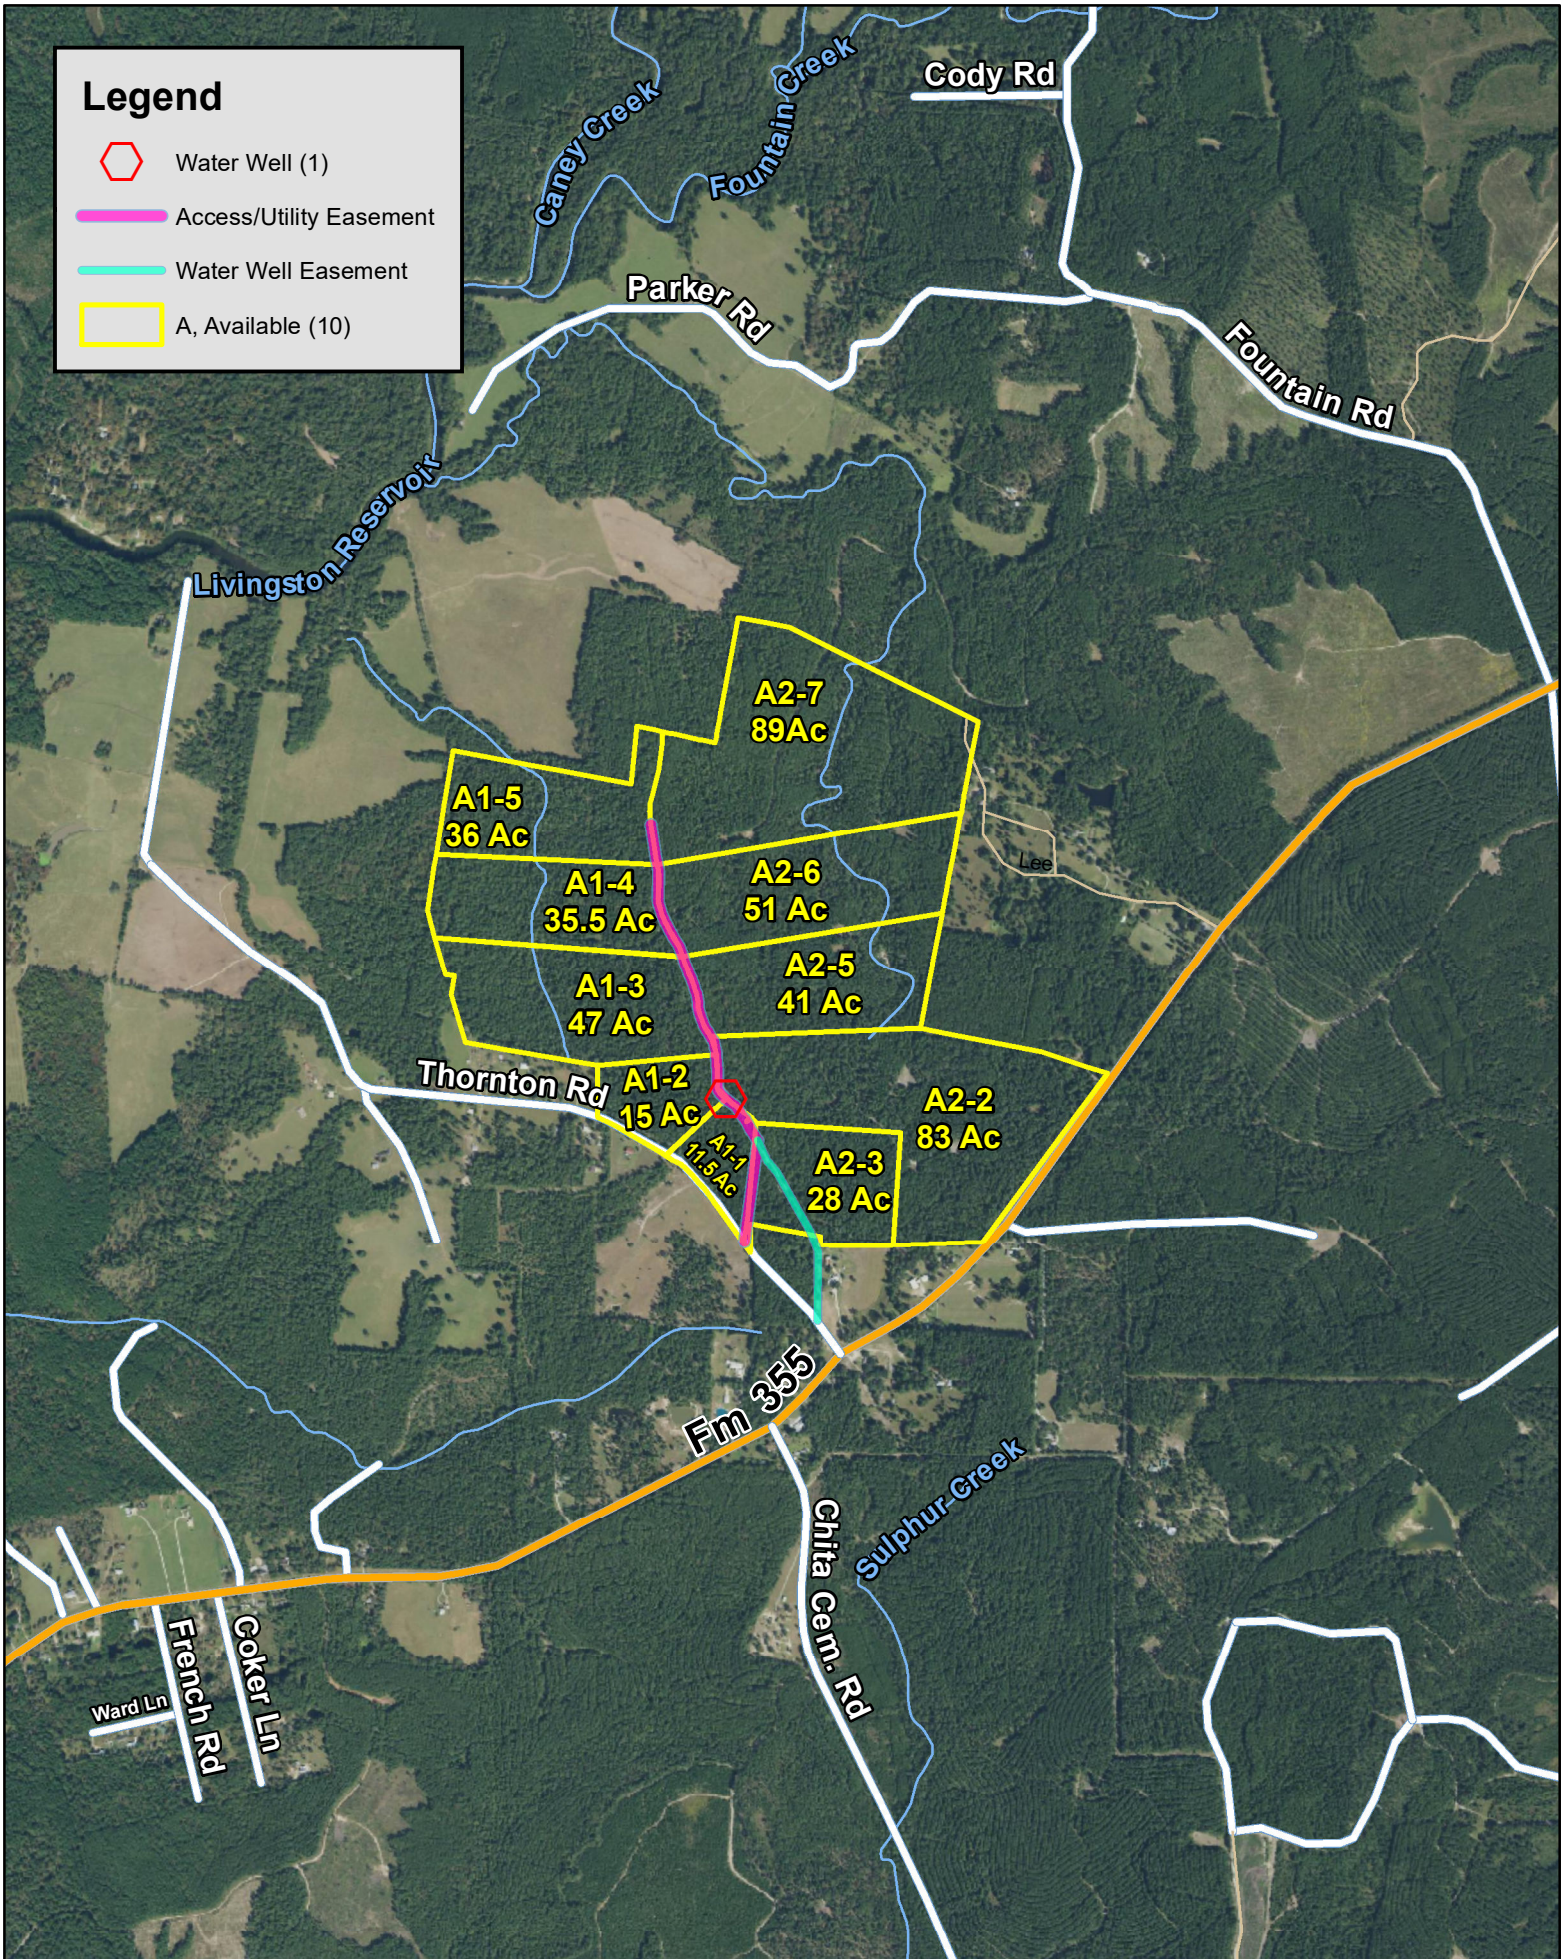

Legend

-  Water Well (1)
-  Access/Utility Easement
-  Water Well Easement
-  A, Available (10)

Brushy Creek | Trinity, Trinity Co., TX

For illustration purposes only.