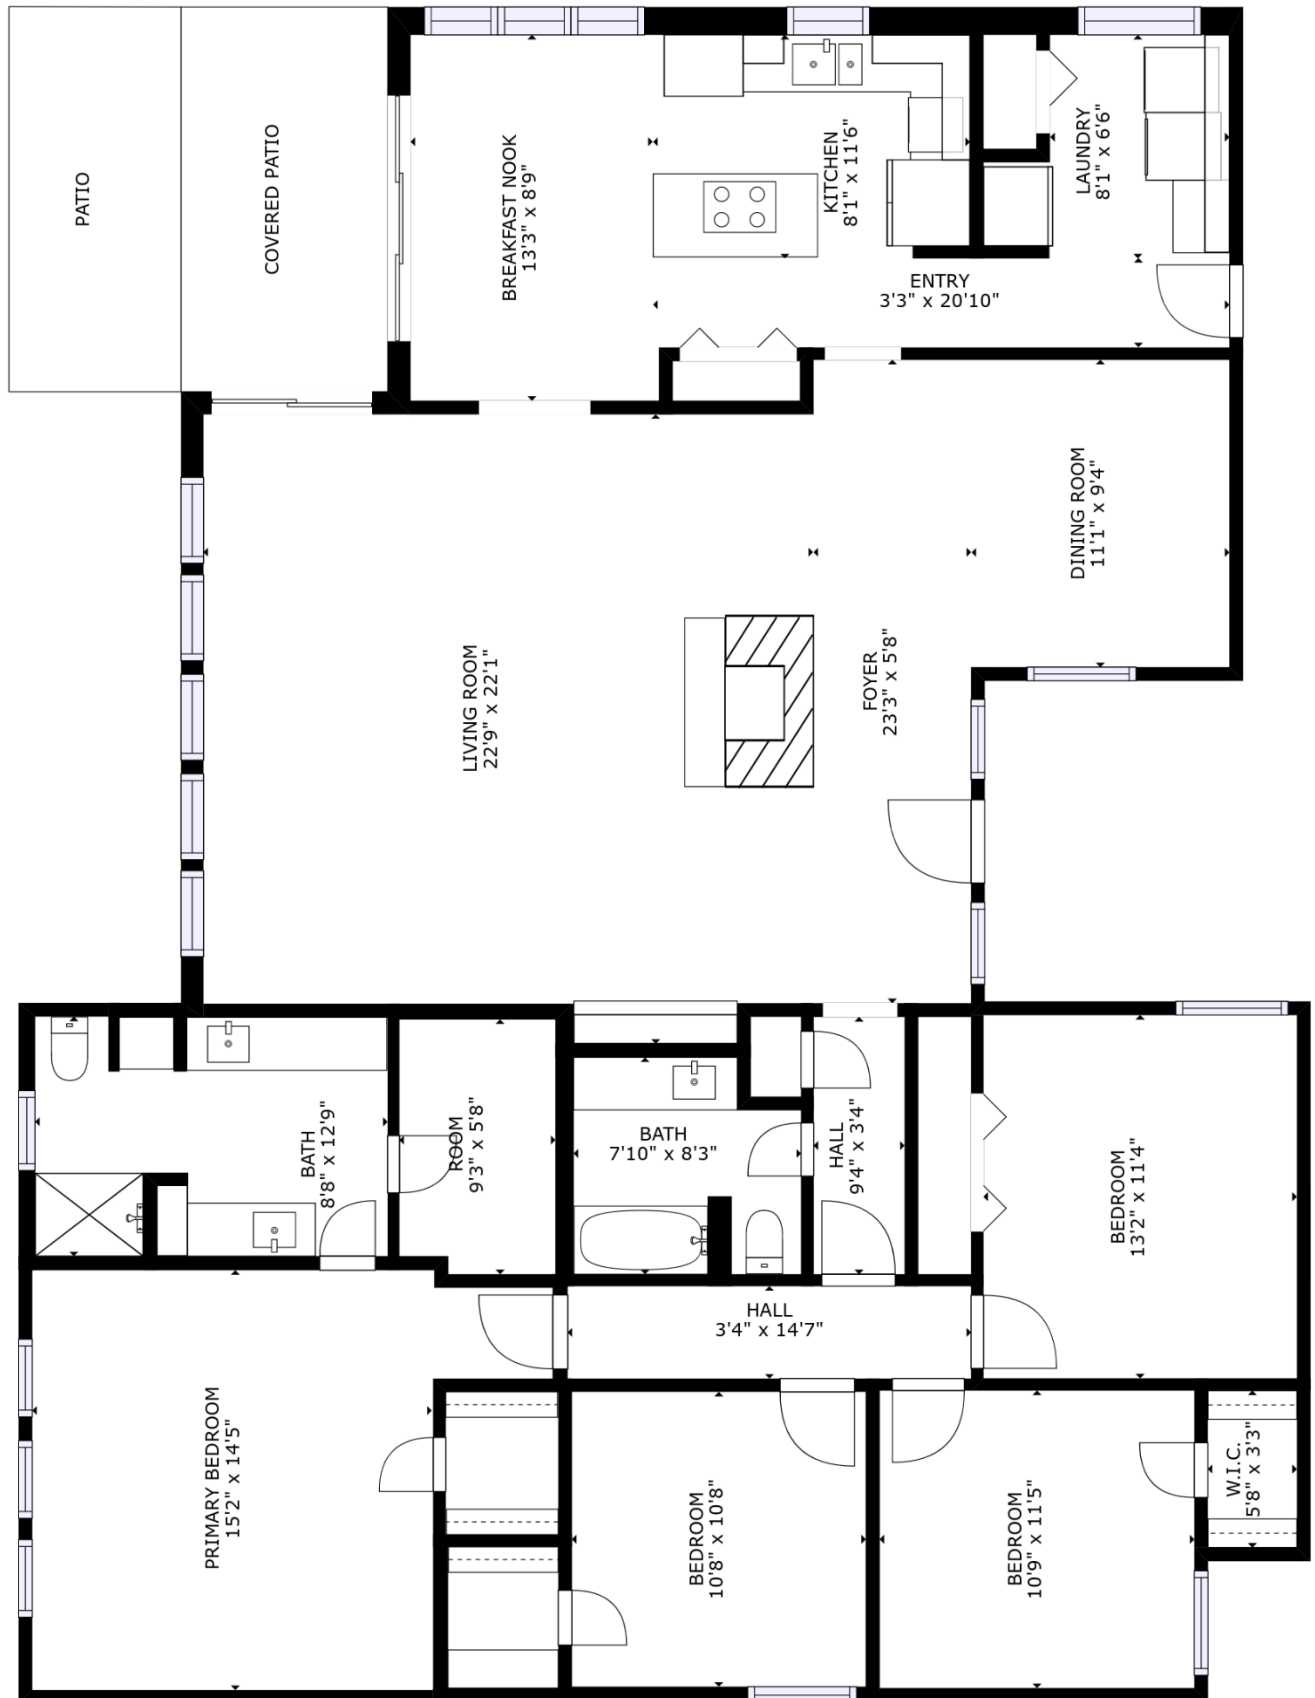

11406 Olympia Dr, Houston, TX 77077

MLS # 66027672

GROSS INTERNAL AREA

TOTAL: 2,311 sq ft (Per HCAD)

SIZES AND DIMENSIONS ARE APPROXIMATE, ACTUAL MAY VARY. VERIFY ALL DIMENSIONS.