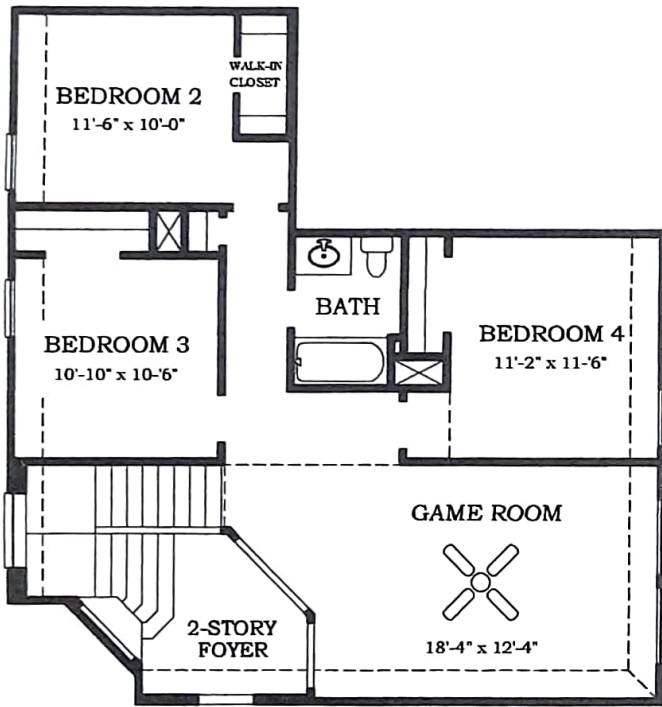

Plan 3072 • *Pacifica* • 2,397 sq. ft.

*SECOND FLOOR*

*FIRST FLOOR*