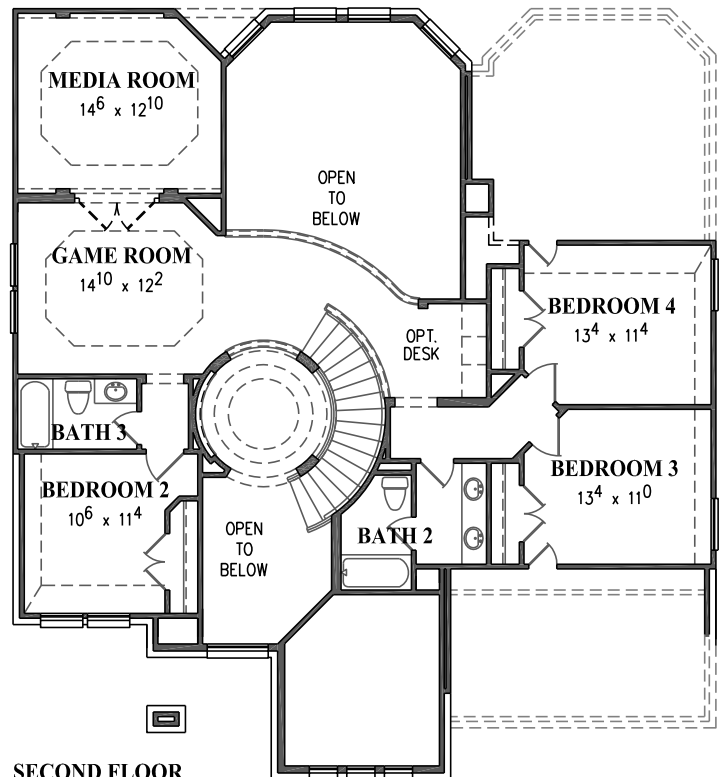

WESTIN
H O M E S

BELLAGIO

ESTATE COLLECTION

3248 Sqft

FIRST FLOOR

SECOND FLOOR