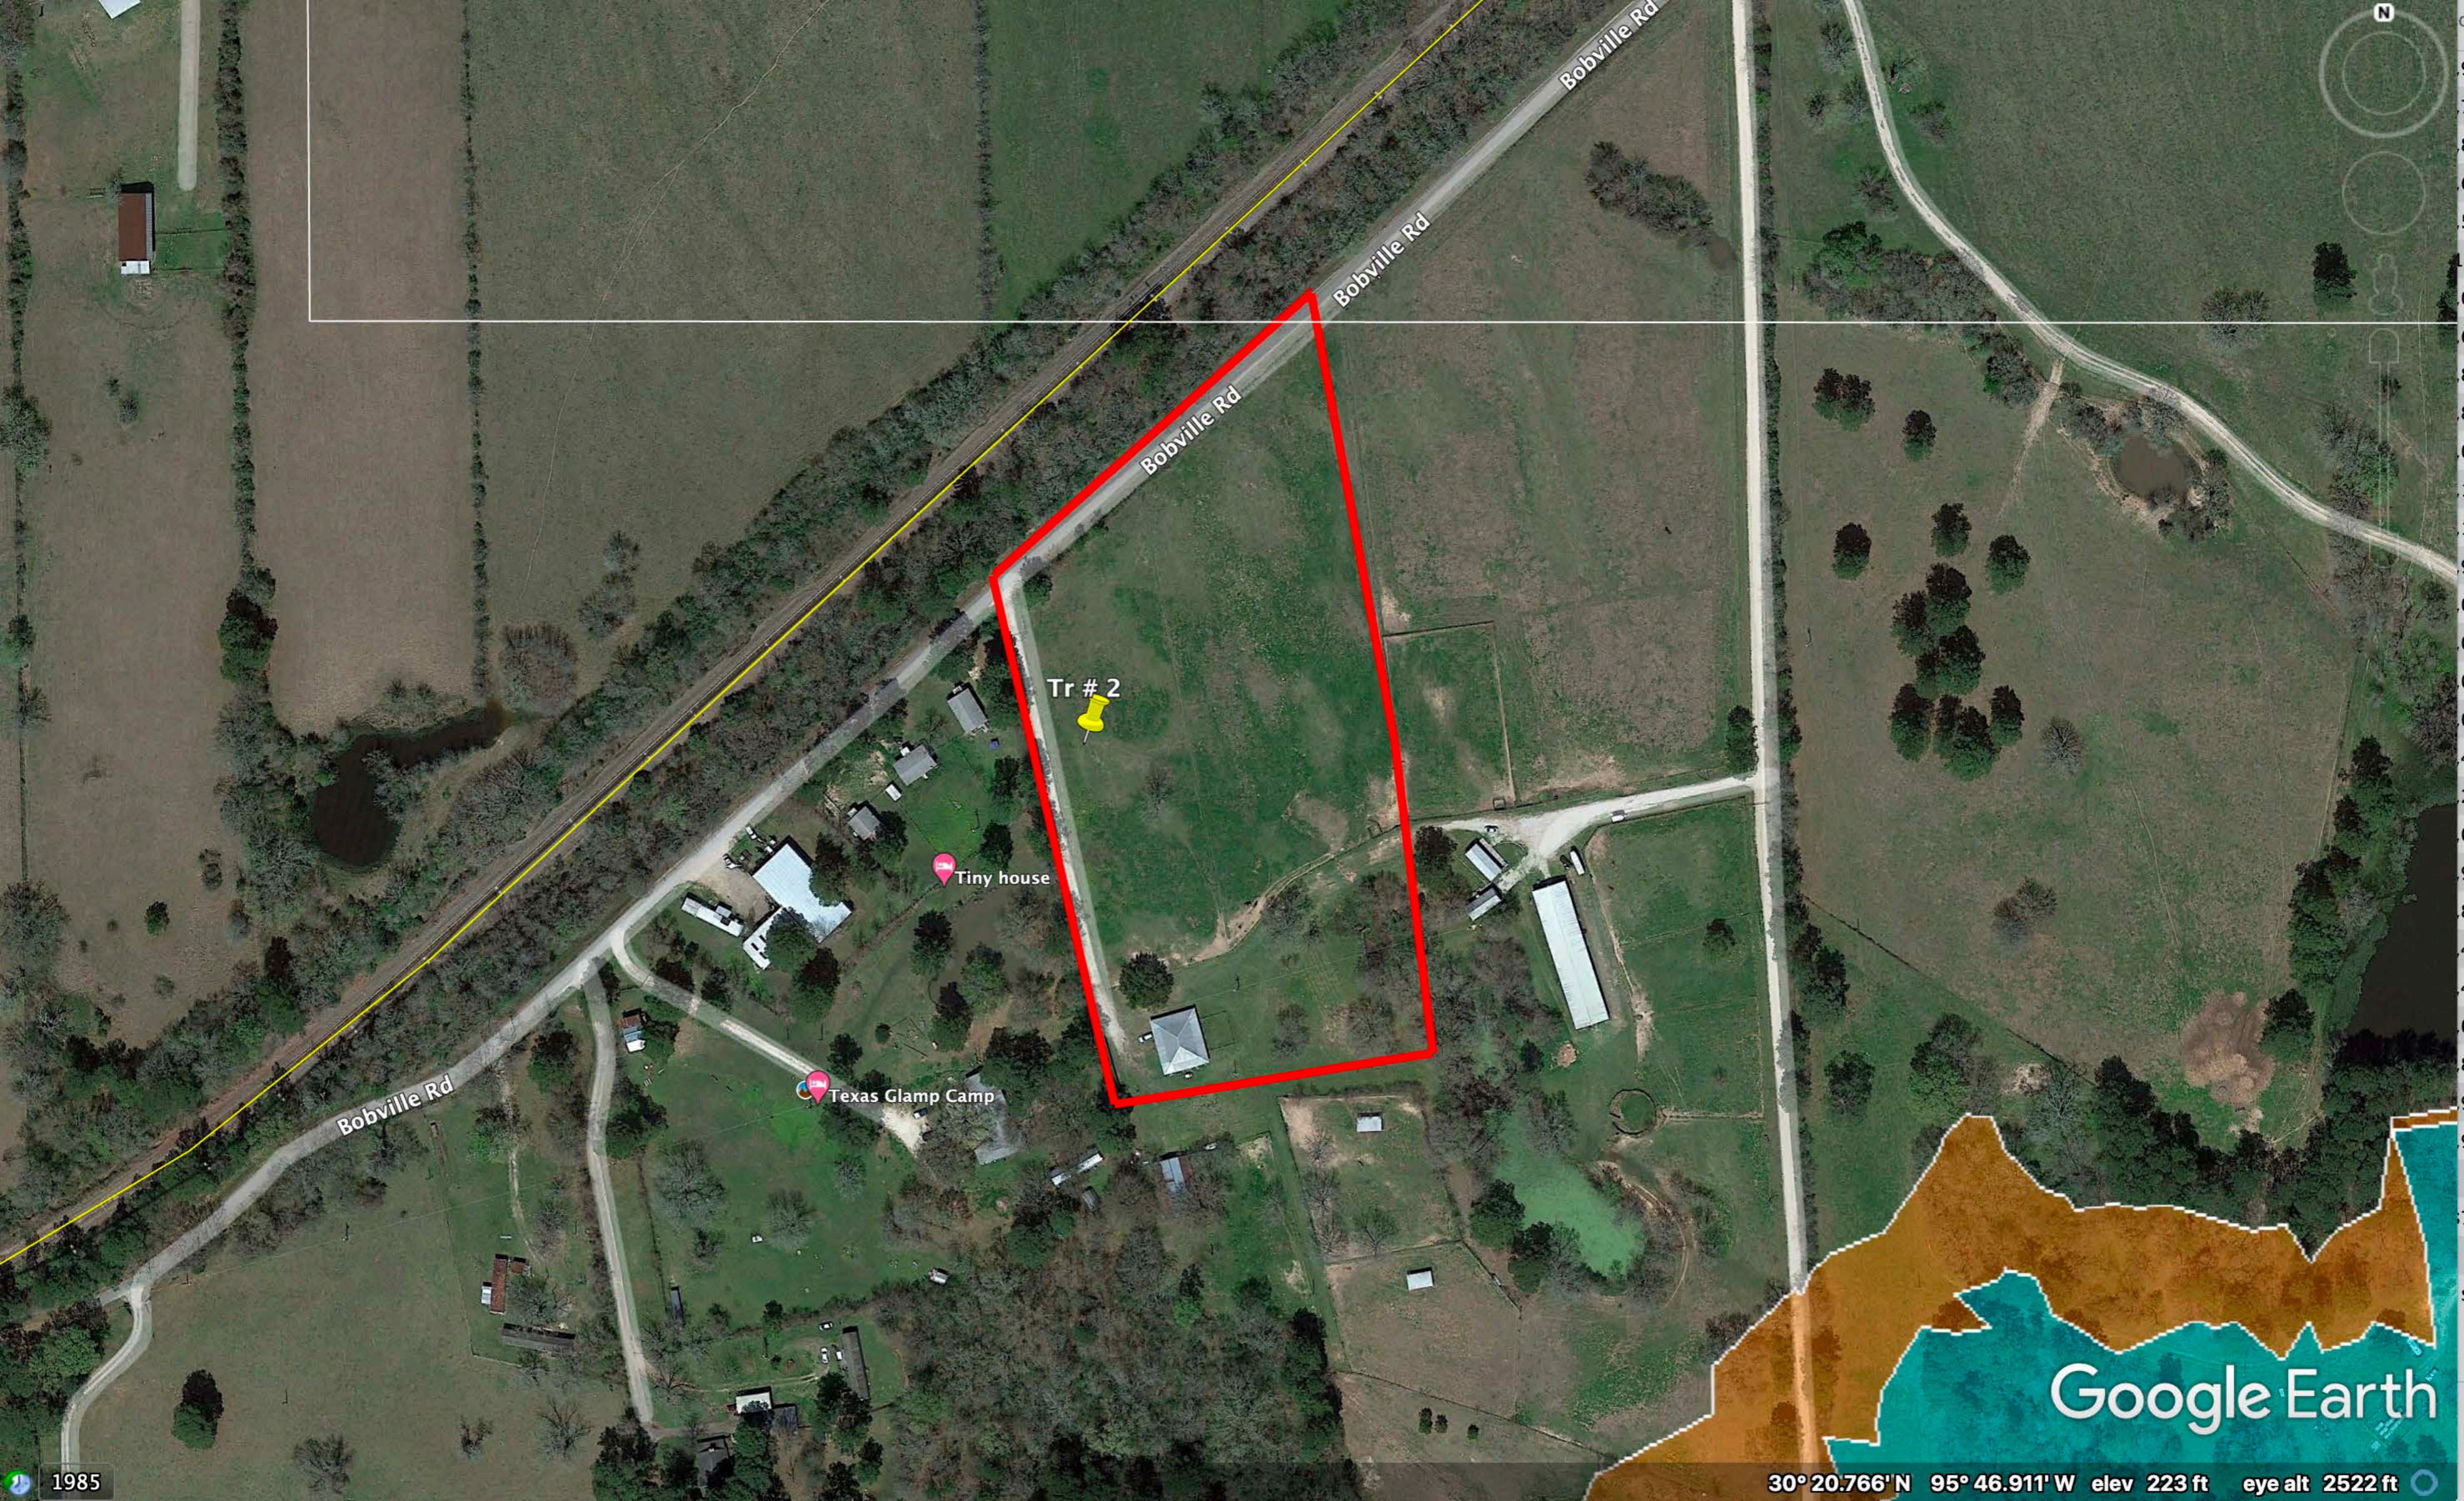

Bobville Rd

Tr # 2

Tiny house

Texas Glamp Camp

Google Earth

30° 20.838' N 95° 46.894' W elev 232 ft eye alt 1582 ft

1985

Bobville Rd

Bobville Rd

Bobville Rd

Tr # 2

Tiny house

Texas Glamp Camp

Google Earth

1985

30° 20.766' N 95° 46.911' W elev 223 ft eye alt 2522 ft

Bobville Rd

Bobville Rd

Tr # 2

Tiny house

Texas Glamp Camp

ObC2

SuC

Google Earth

Tiny house

Texas Glamp Camp

Bobville Rd

Google Earth  
Earth Point

1985

30° 20.813' N 95° 47.141' W elev 236 ft eye alt 2522 ft