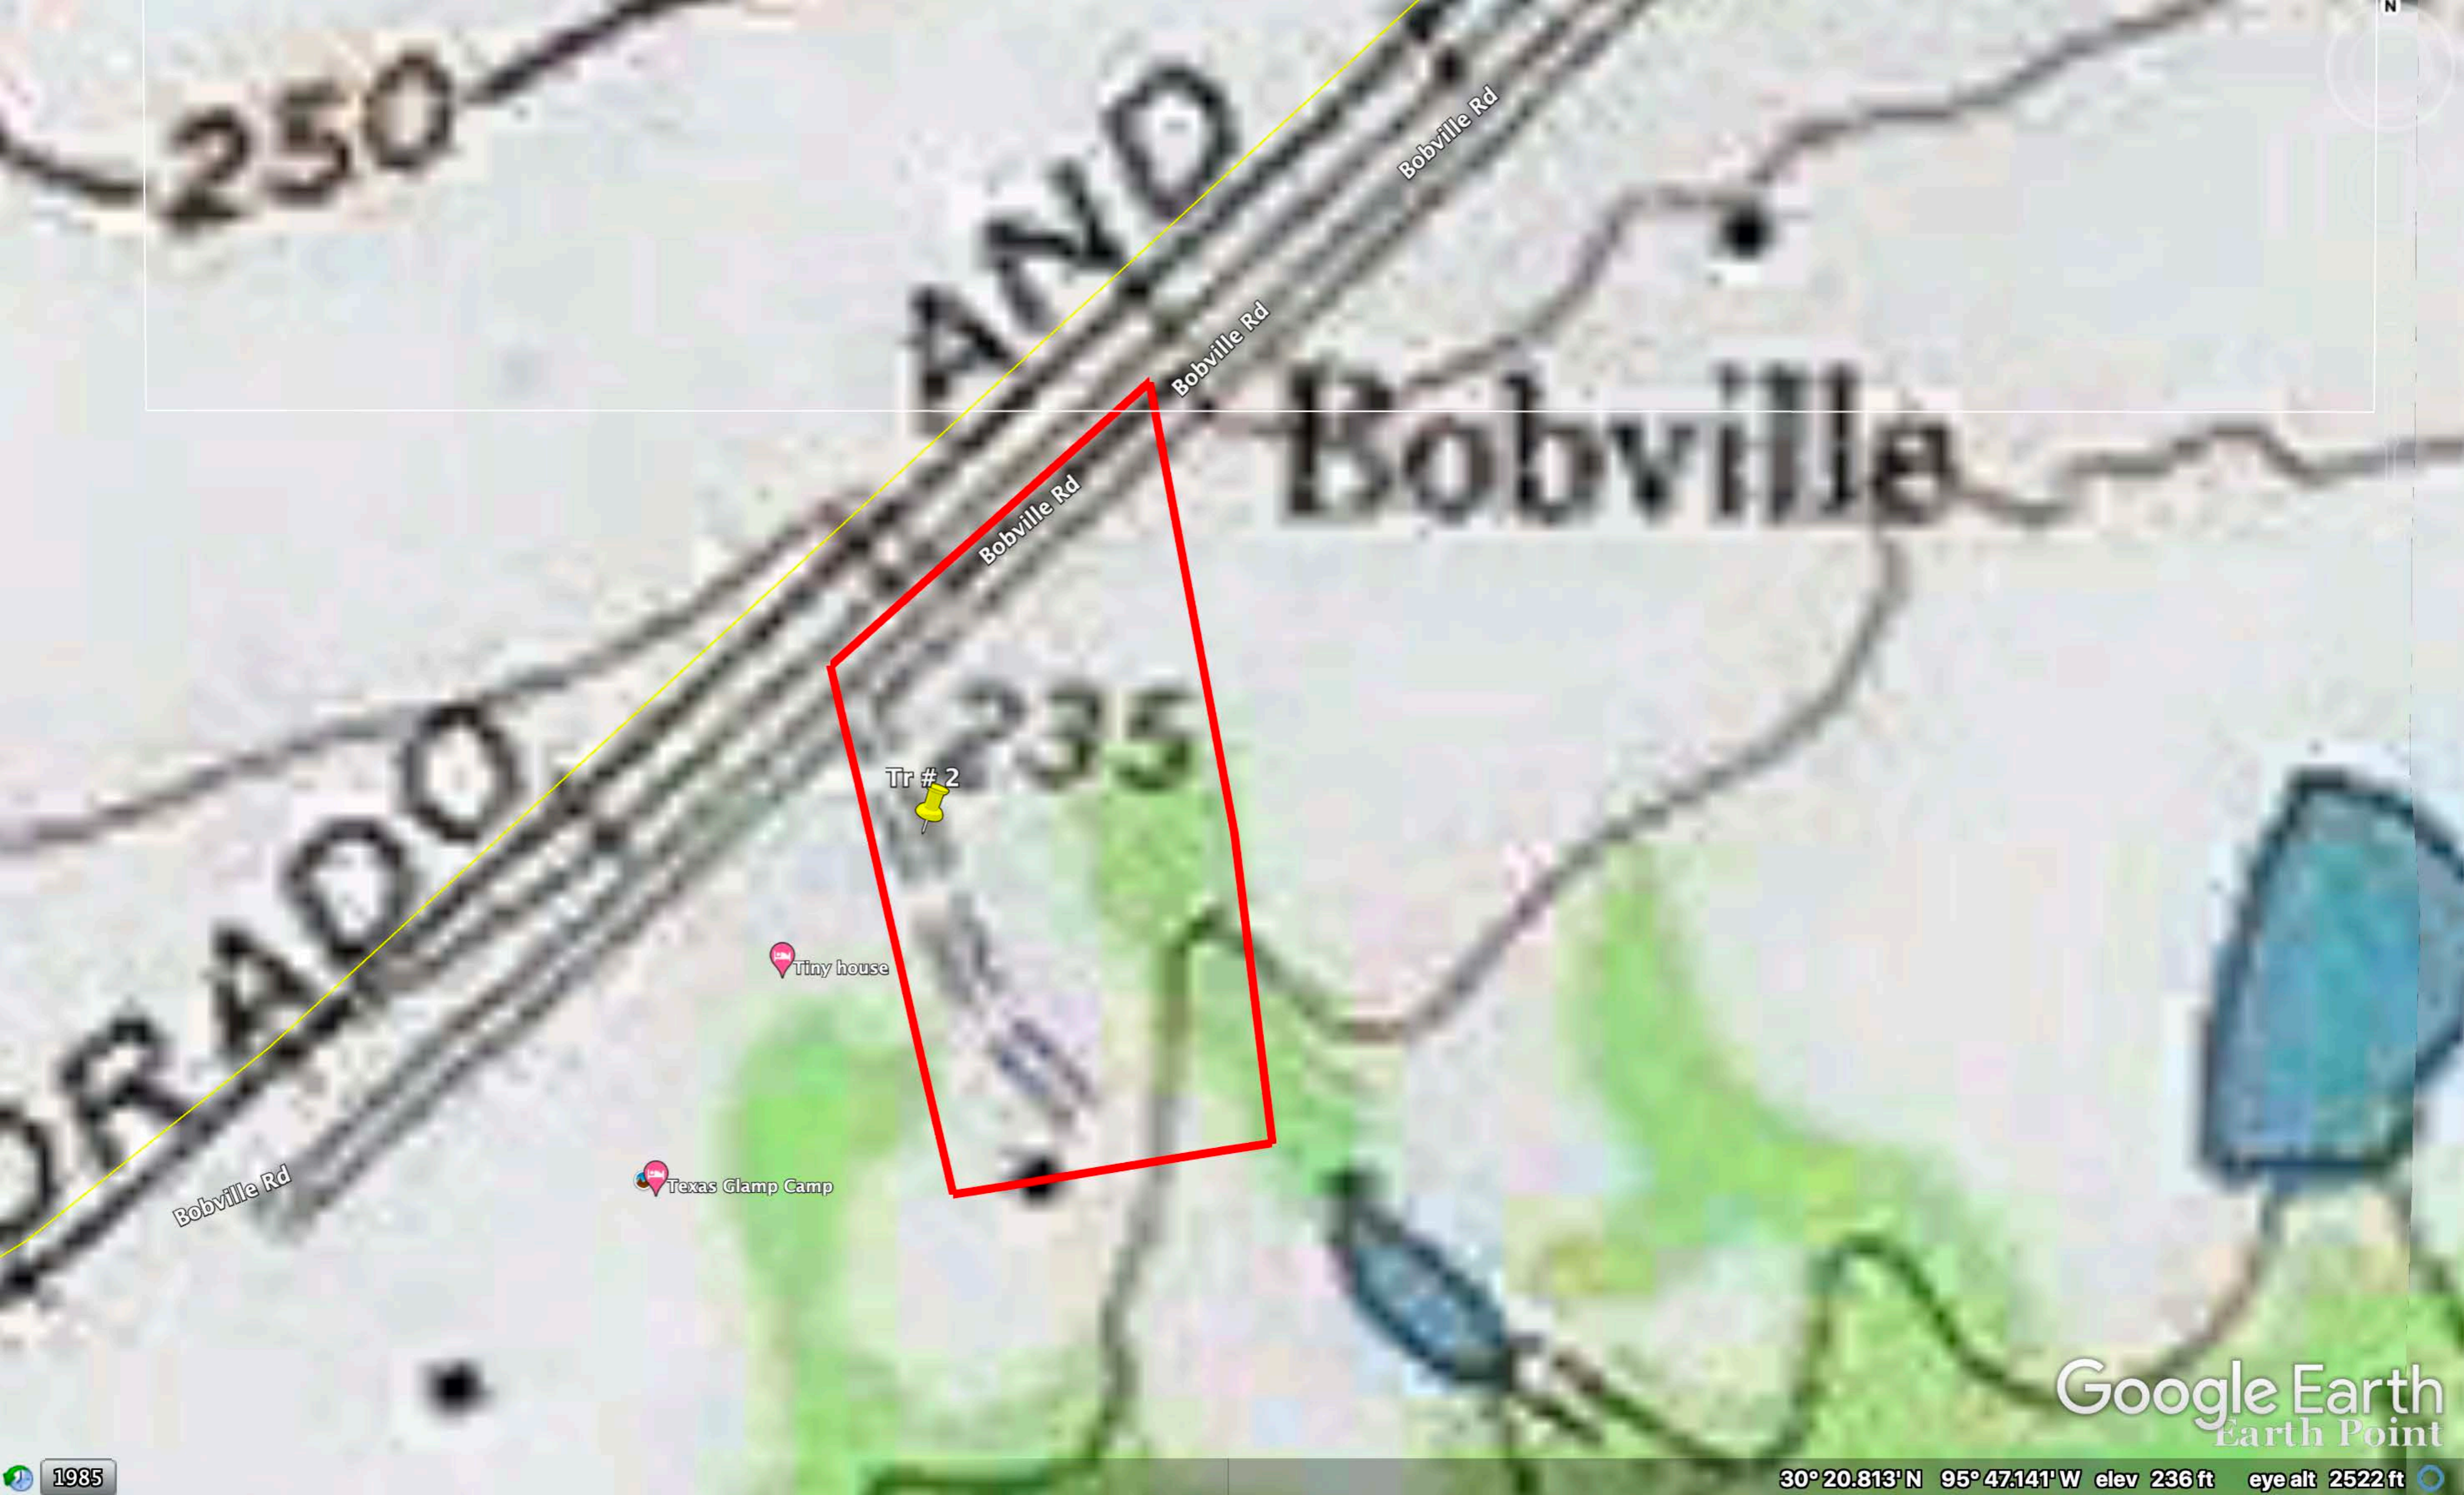

250

Bobville Rd

Bobville Rd

Bobville

Bobville Rd

Tr # 2

Tiny house

Texas Glamp Camp

Bobville Rd

Google Earth
Earth Point

1985

30° 20.813' N 95° 47.141' W elev 236 ft eye alt 2522 ft