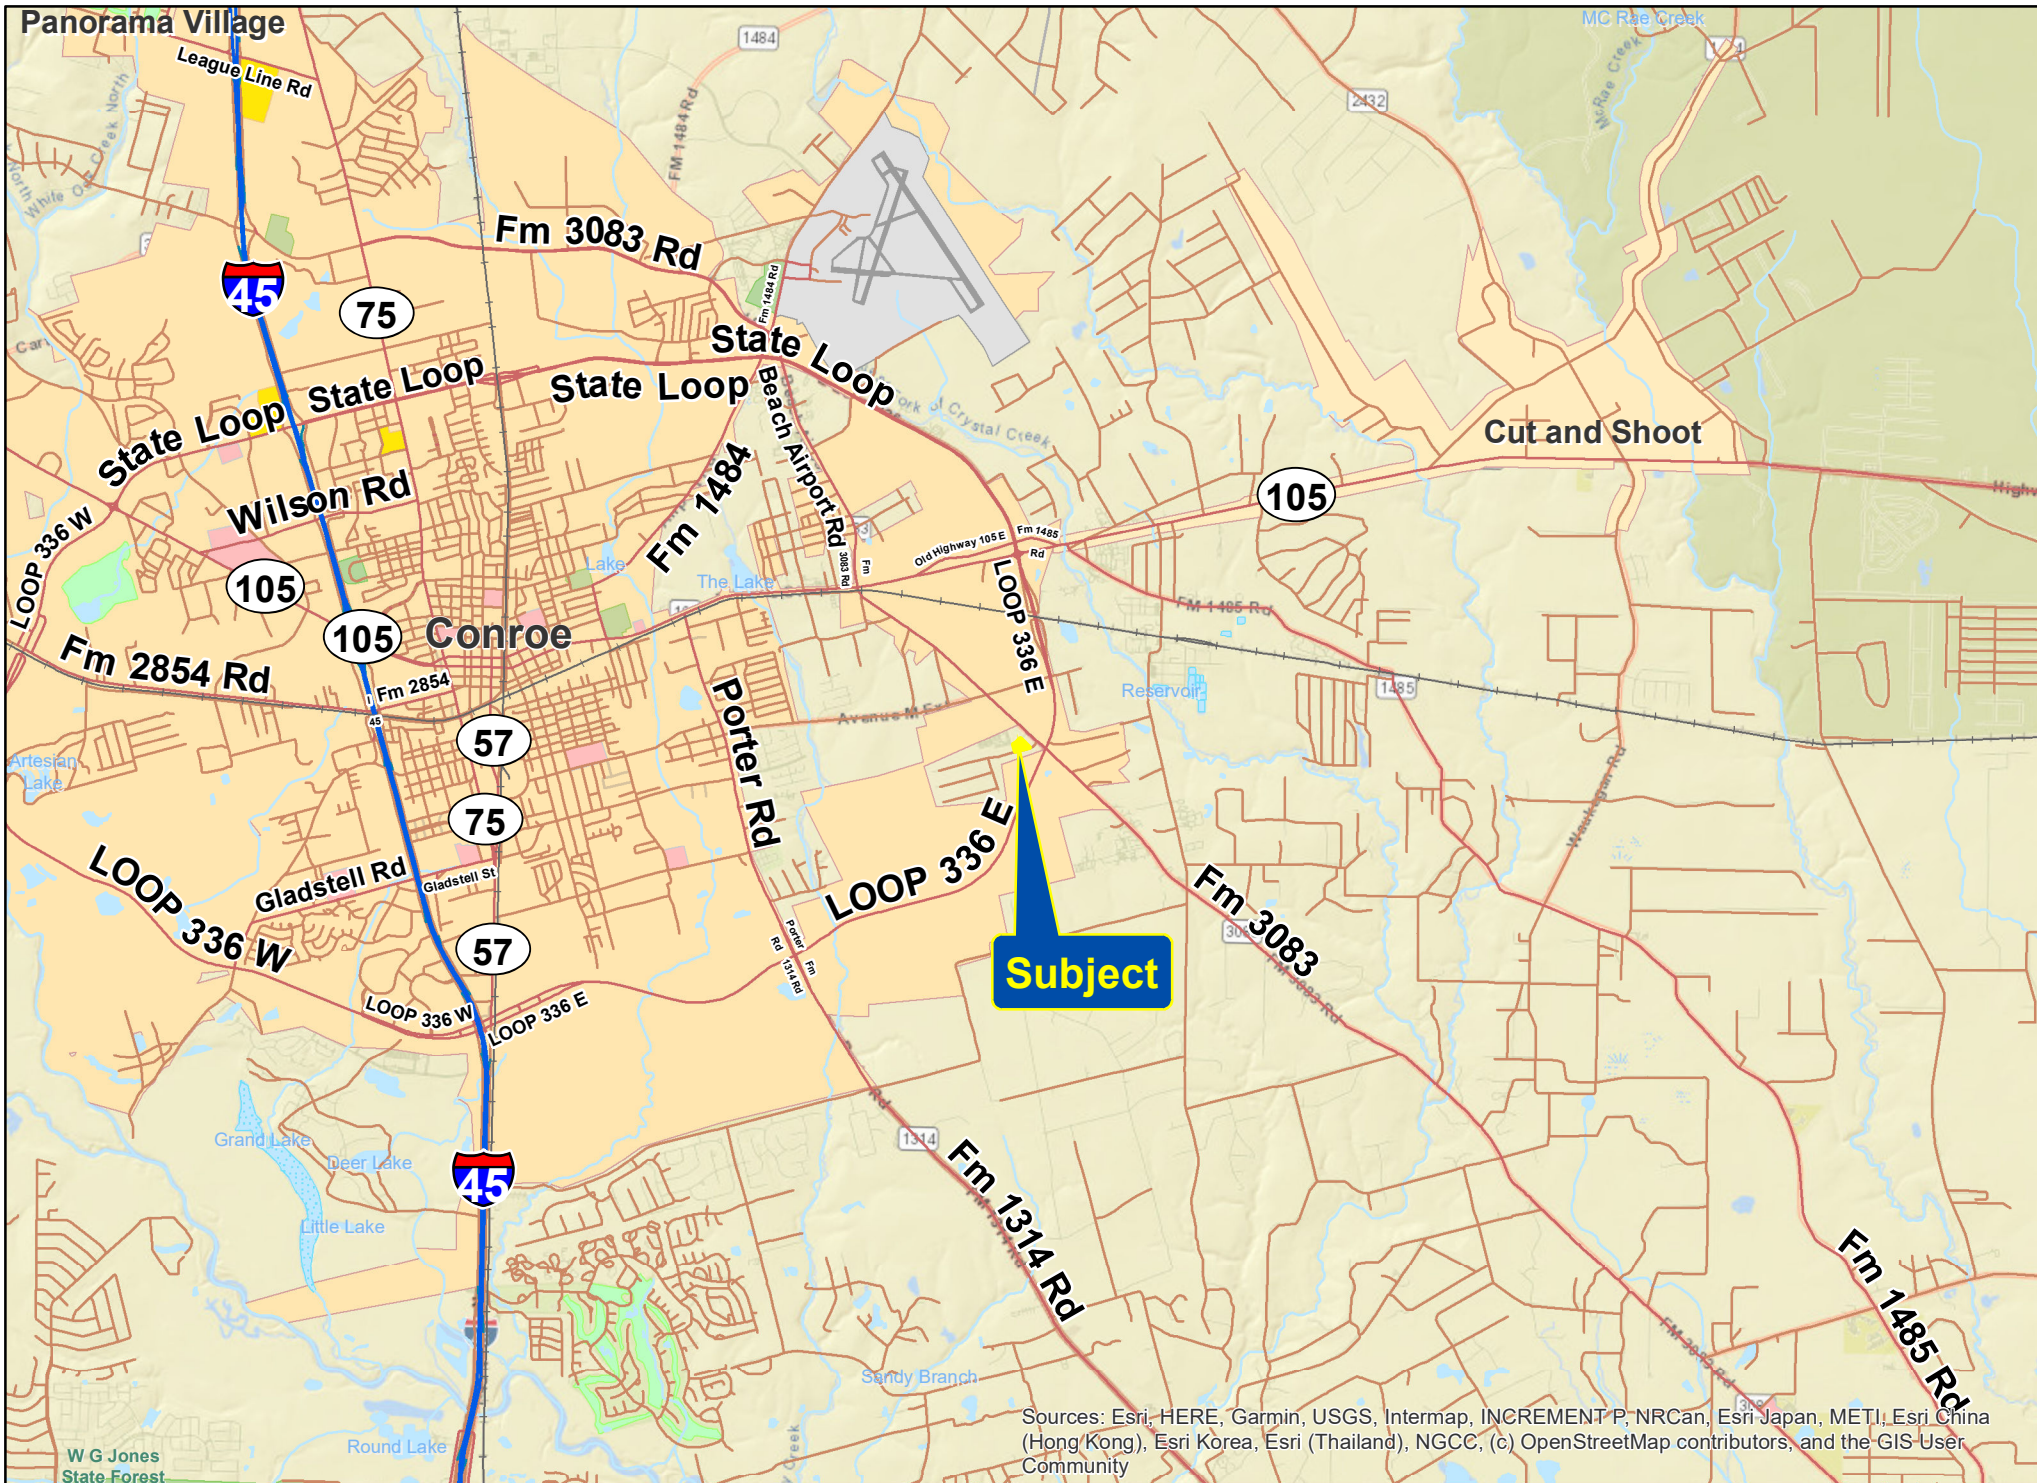

Subject

Piney Point Rd
 Pin Oak Dr
 White Oak Dr

Sources: Esri, HERE, Garmin, USGS, Intermap, INCREMENT P, NRCan, Esri Japan, METI, Esri China (Hong Kong), Esri Korea, Esri (Thailand), NGCC, (c) OpenStreetMap contributors, and the GIS User Community

Available Lots | Piney Point Rd. | Montgomery Co., TX

For illustration purposes only.

Sources: Esri, HERE, Garmin, USGS, Intermap, INCREMENT P, NRCan, Esri Japan, METI, Esri China (Hong Kong), Esri Korea, Esri (Thailand), NGCC, (c) OpenStreetMap contributors, and the GIS User Community

Available Lots | Piney Point Rd. | Montgomery Co., TX

For illustration purposes only.