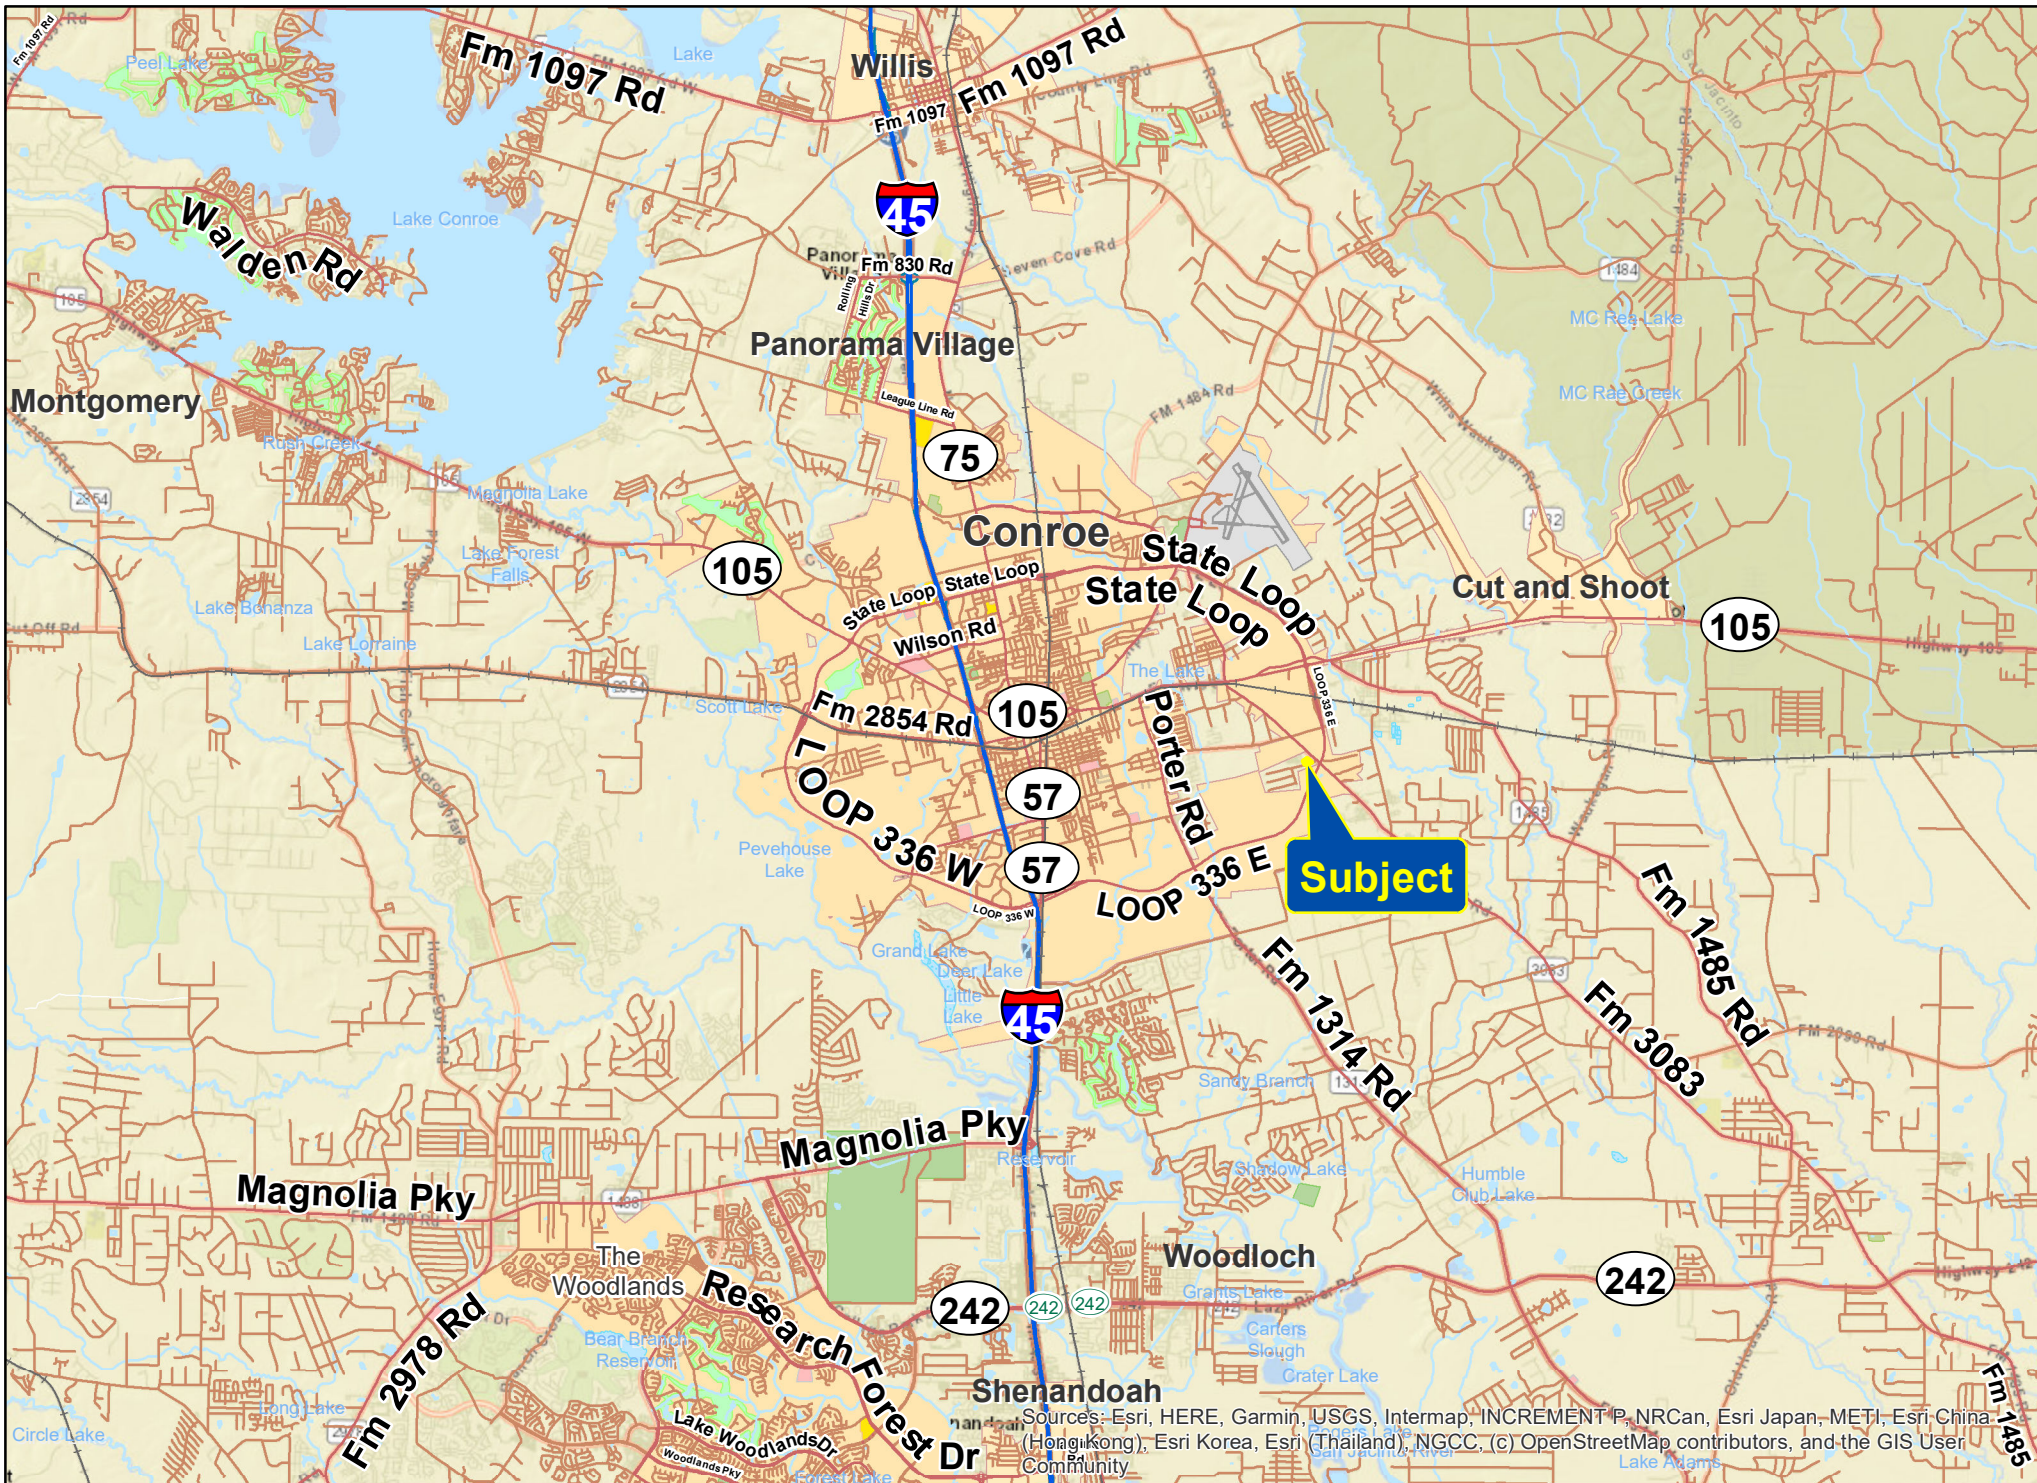

Subject

Piney Point Rd
 Pin Oak Dr
 White Oak Dr

Sources: Esri, HERE, Garmin, USGS, Intermap, INCREMENT P, NRCan, Esri Japan, METI, Esri China (Hong Kong), Esri Korea, Esri (Thailand), NGCC, (c) OpenStreetMap contributors, and the GIS User Community

Available Lots | Piney Point Rd. | Montgomery Co., TX

For illustration purposes only.

Sources: Esri, HERE, Garmin, USGS, Intermap, INCREMENT P, NRCan, Esri Japan, METI, Esri China (Hong Kong), Esri Korea, Esri (Thailand), NGCC, (c) OpenStreetMap contributors, and the GIS User Community