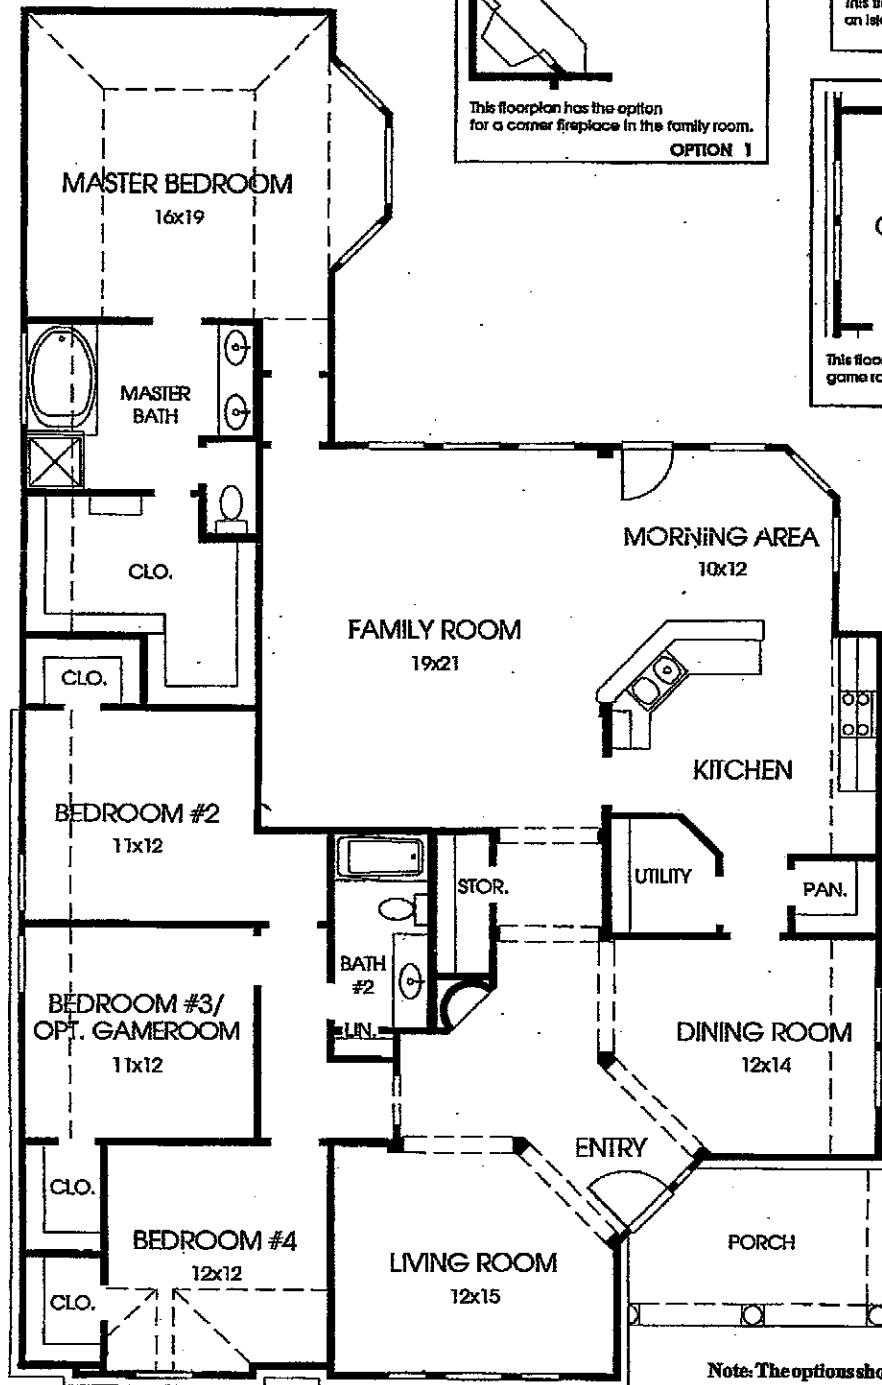

DESIGNS

Plan 2590W

This home contains approximately 2,590 square feet and includes four bedrooms and two baths.

Note: The options shown on this brochure are available at an additional cost.

PERRY HOMES