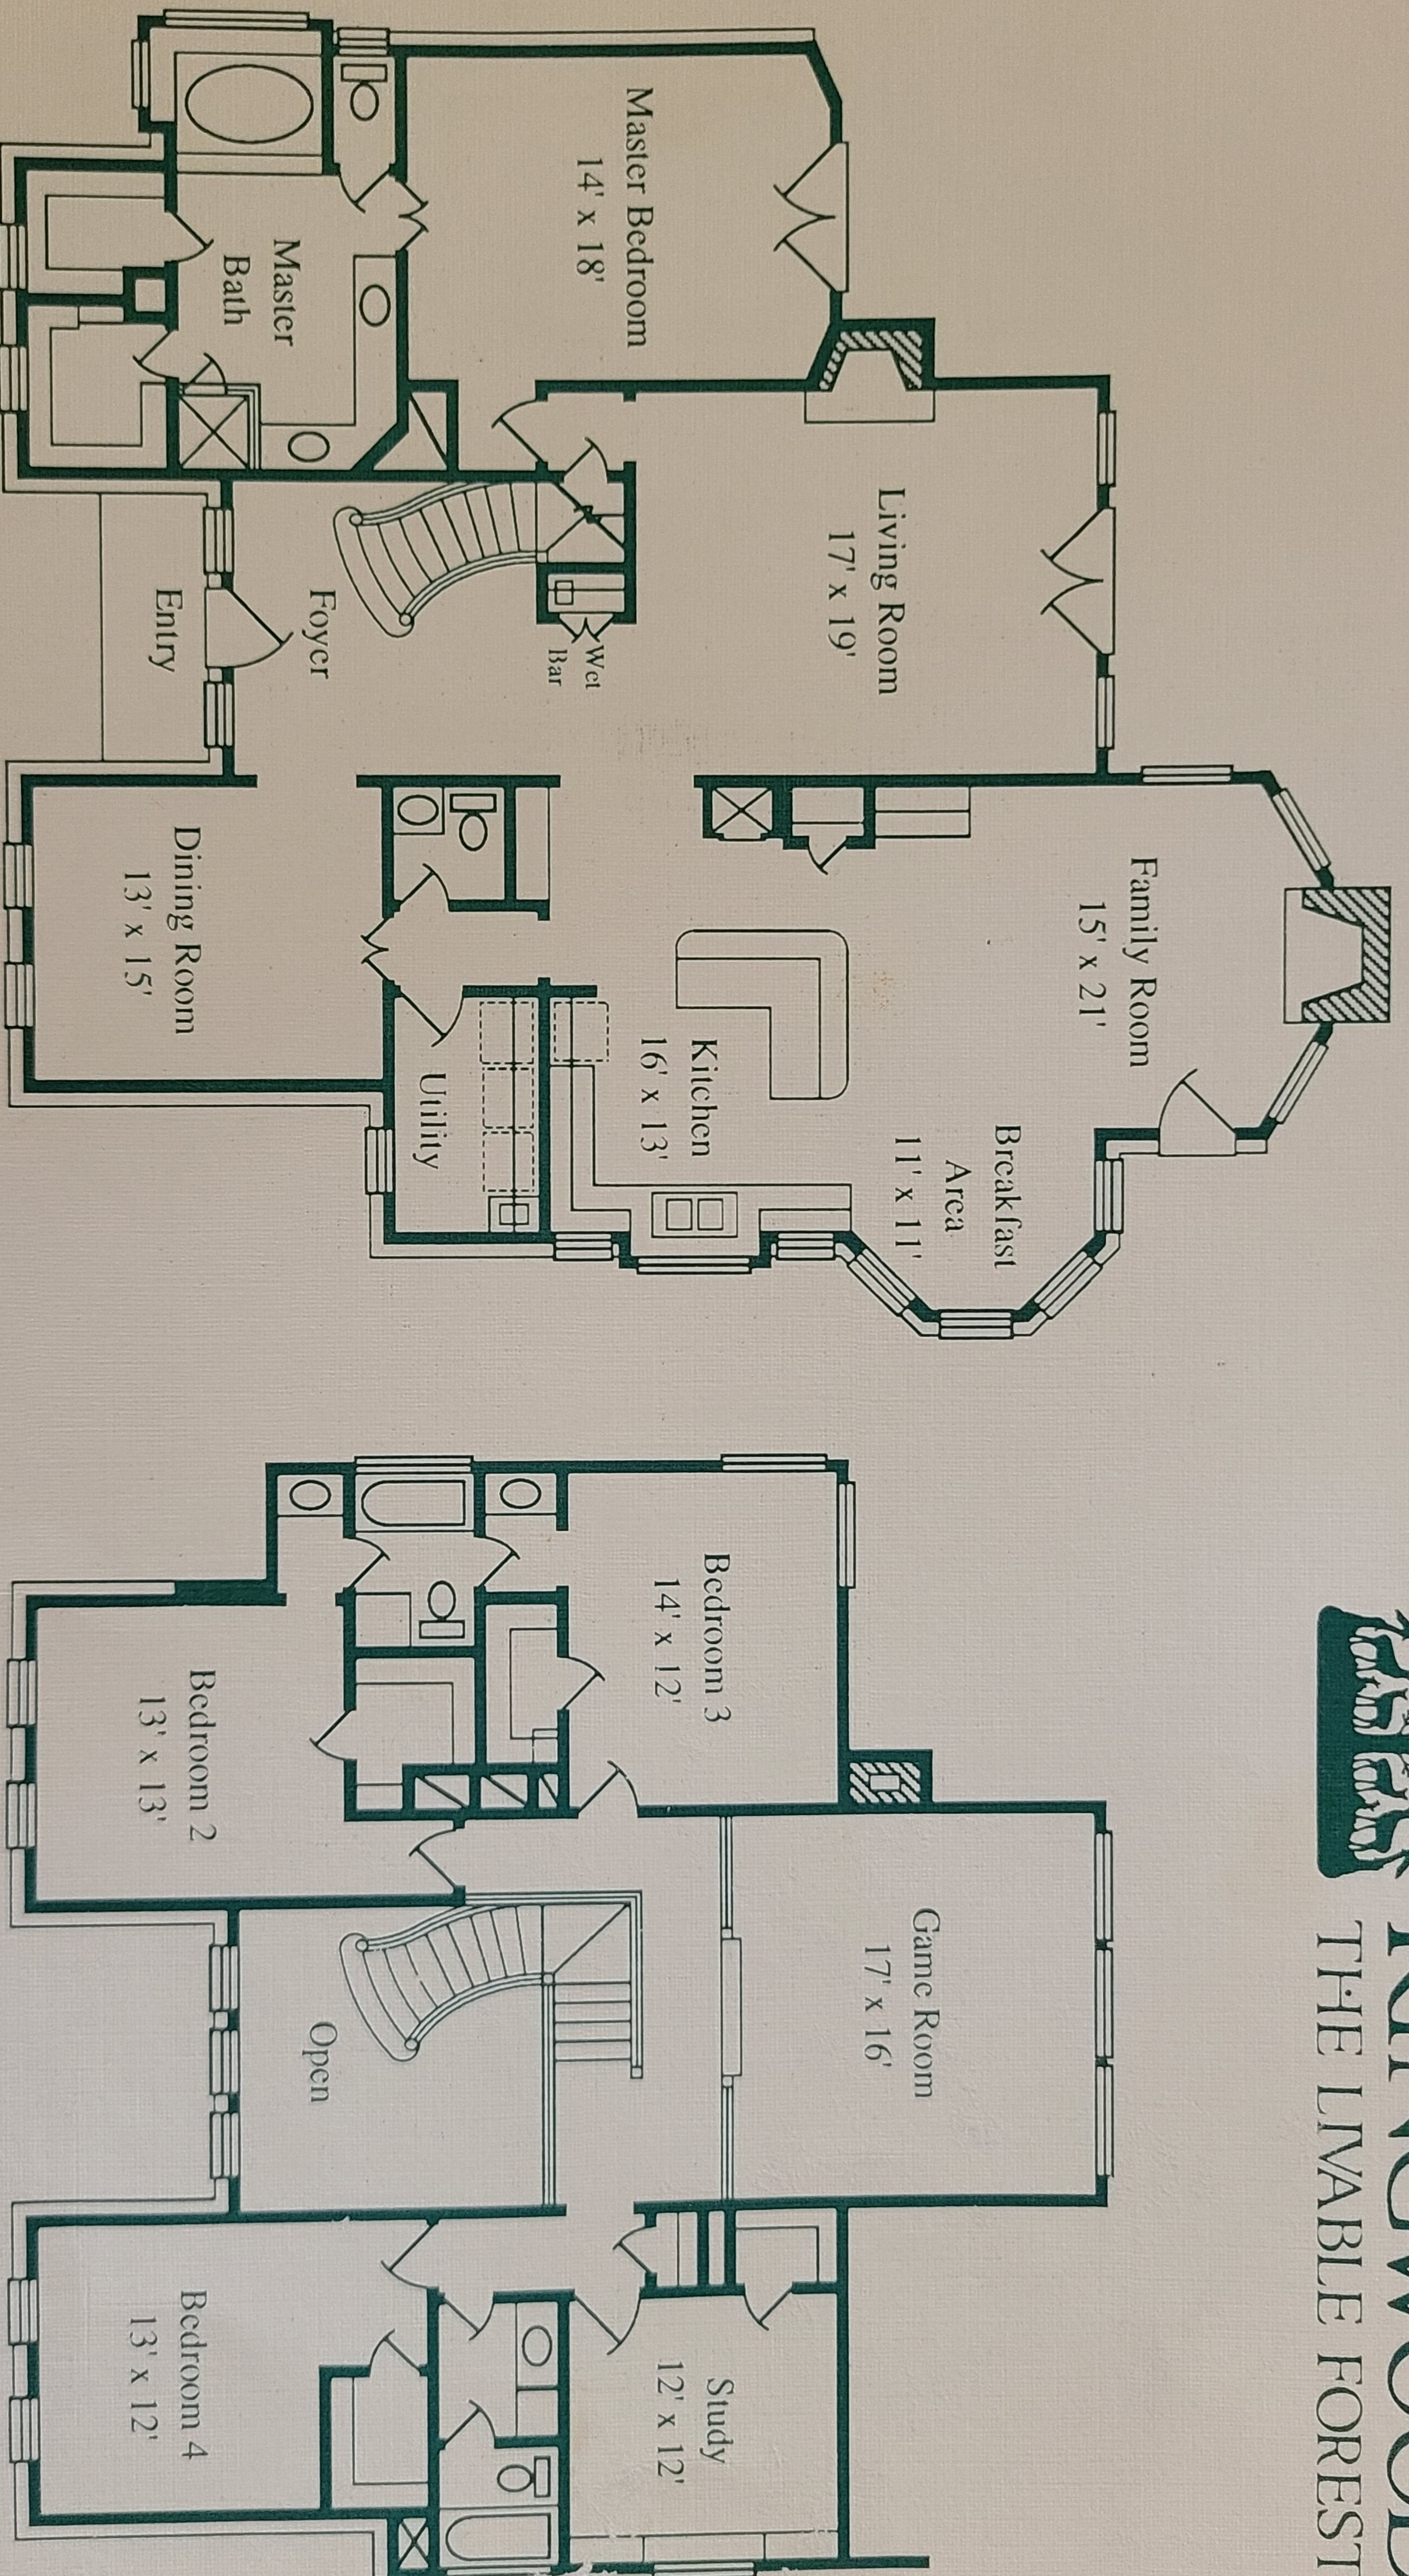

KINGWOOD

THE LOVABLE FOREST

Kingwood Sales Associates

810 Kingwood Drive
Kingwood, Texas 77339
(713) 358-3191

KINGSDPOINT

These floor plans are artists' renderings and may be subject to changes and modifications. Room dimensions are approximate sizes. For additional information, please contact your Kingwood Sales Associate.

Rodney Robinson Builder, Inc.

KINGWOOD
THE UNABLE FOREST

5934 Juniper Knoll Lane

Kingwood Sales Associates

810 Kingwood Drive
Kingwood, Texas 77339
(713) 358-3191

KINGSDPOINT

These floor plans are artist's renderings and may be subject to changes and modifications. Room dimensions are approximate sizes. For additional information, please contact your Kingwood Sales Associate.