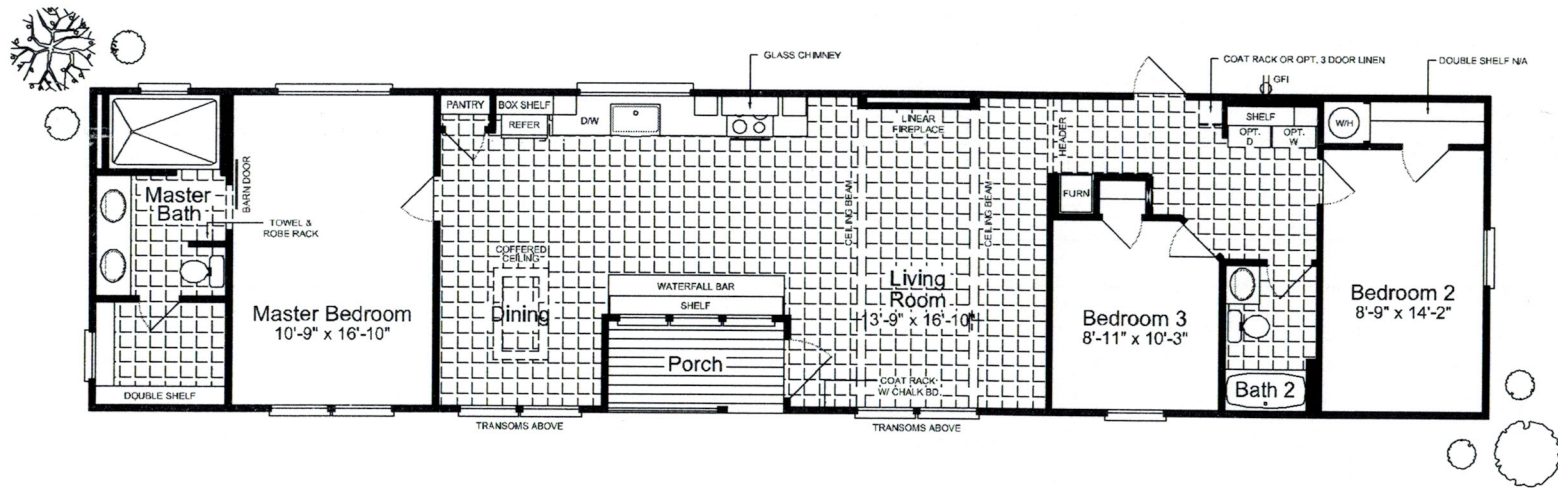

Fiesta SERIES

The "LAGO MIRA"
Model: 320FF18763J
1282 Square feet
17'-6" x 76'-0"
3 Bedrooms / 2 Baths
Austin, Texas Date: 09/17/2019

Key Features:

- Spacious Front Porch
- Media Center w/ Linear Fireplace
- Massive Waterfall Bar
- Coffered Ceiling in Dining Room
- Kitchen Pantry
- Picture Window in Kitchen
- 72" Ceramic Tile Shower - MBath
- Barn Door - MBath