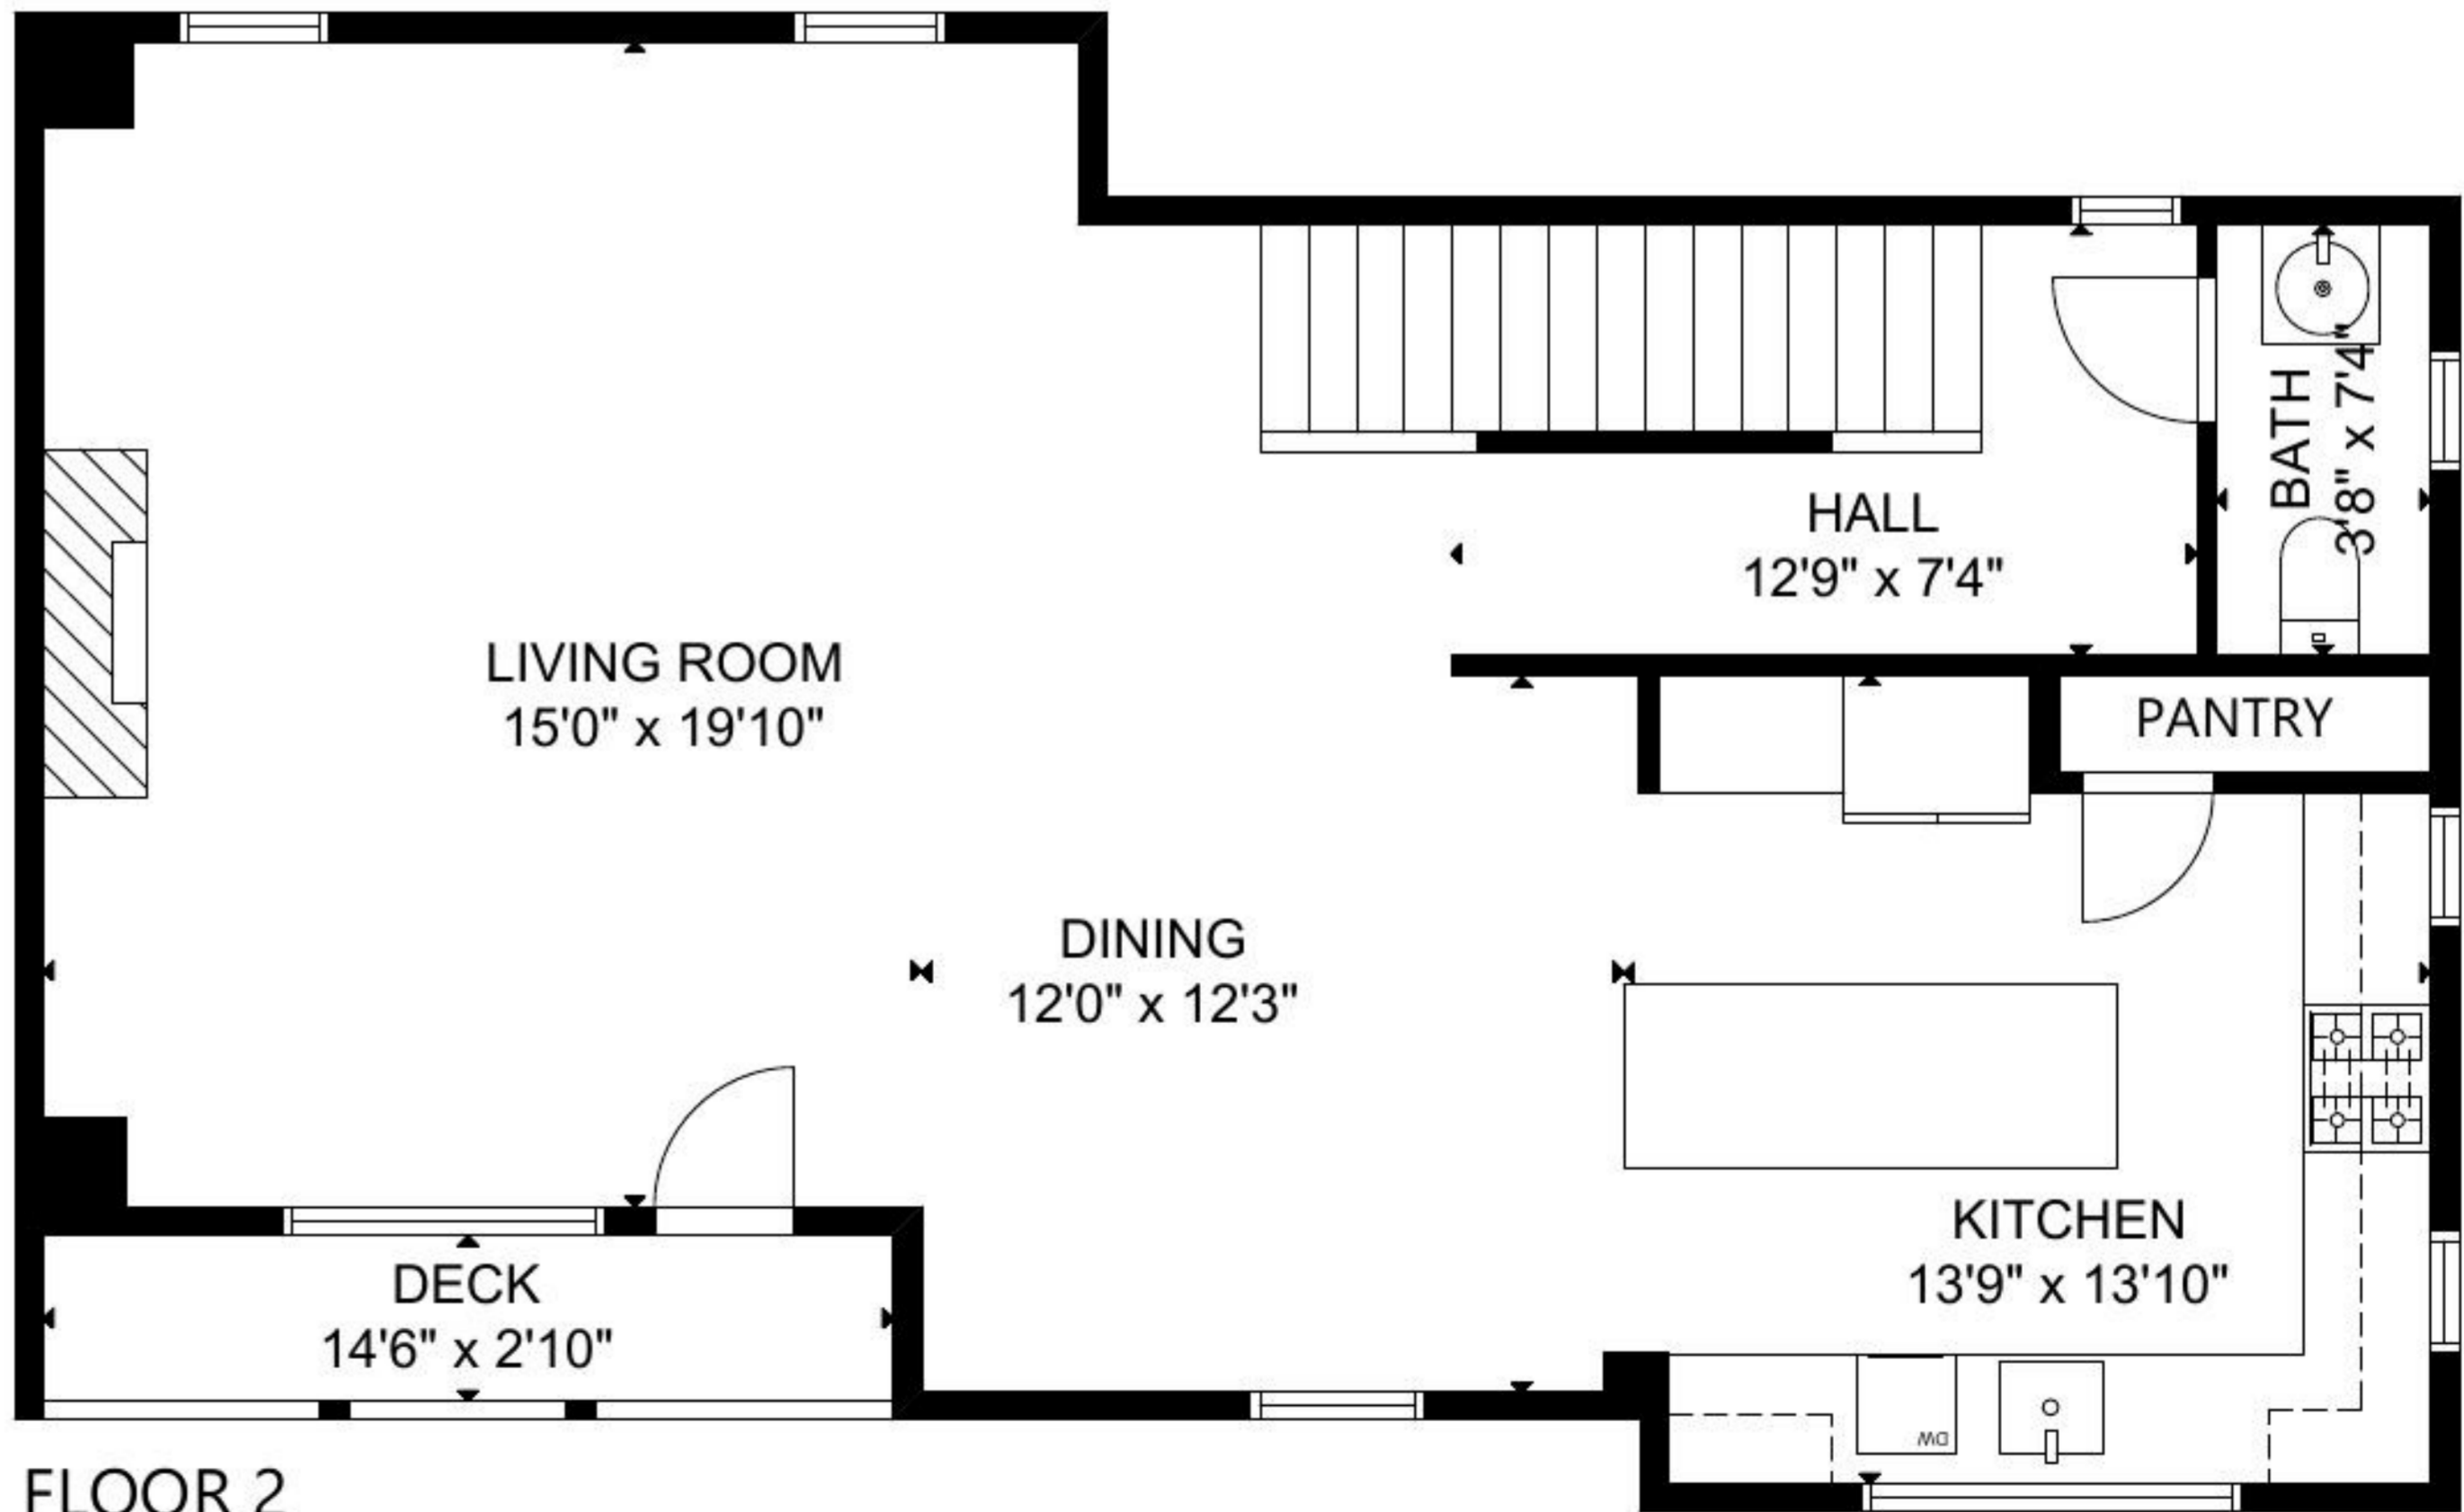

# 815 Paige St, Houston, TX, 77003, US

FLOOR 3

FLOOR 4

FLOOR 1

FLOOR 2

GROSS INTERNAL AREA  
 TOTAL: 2,949 sq ft  
 FLOOR 1: 430 sq ft, FLOOR 2: 839 sq ft  
 FLOOR 3: 906 sq ft, FLOOR 4: 774 sq ft  
 EXCLUDED AREA: GARAGE: 354 sq ft, DECK: 178 sq ft  
 SIZE AND DIMENSIONS ARE APPROXIMATE, ACTUAL MAY VARY.