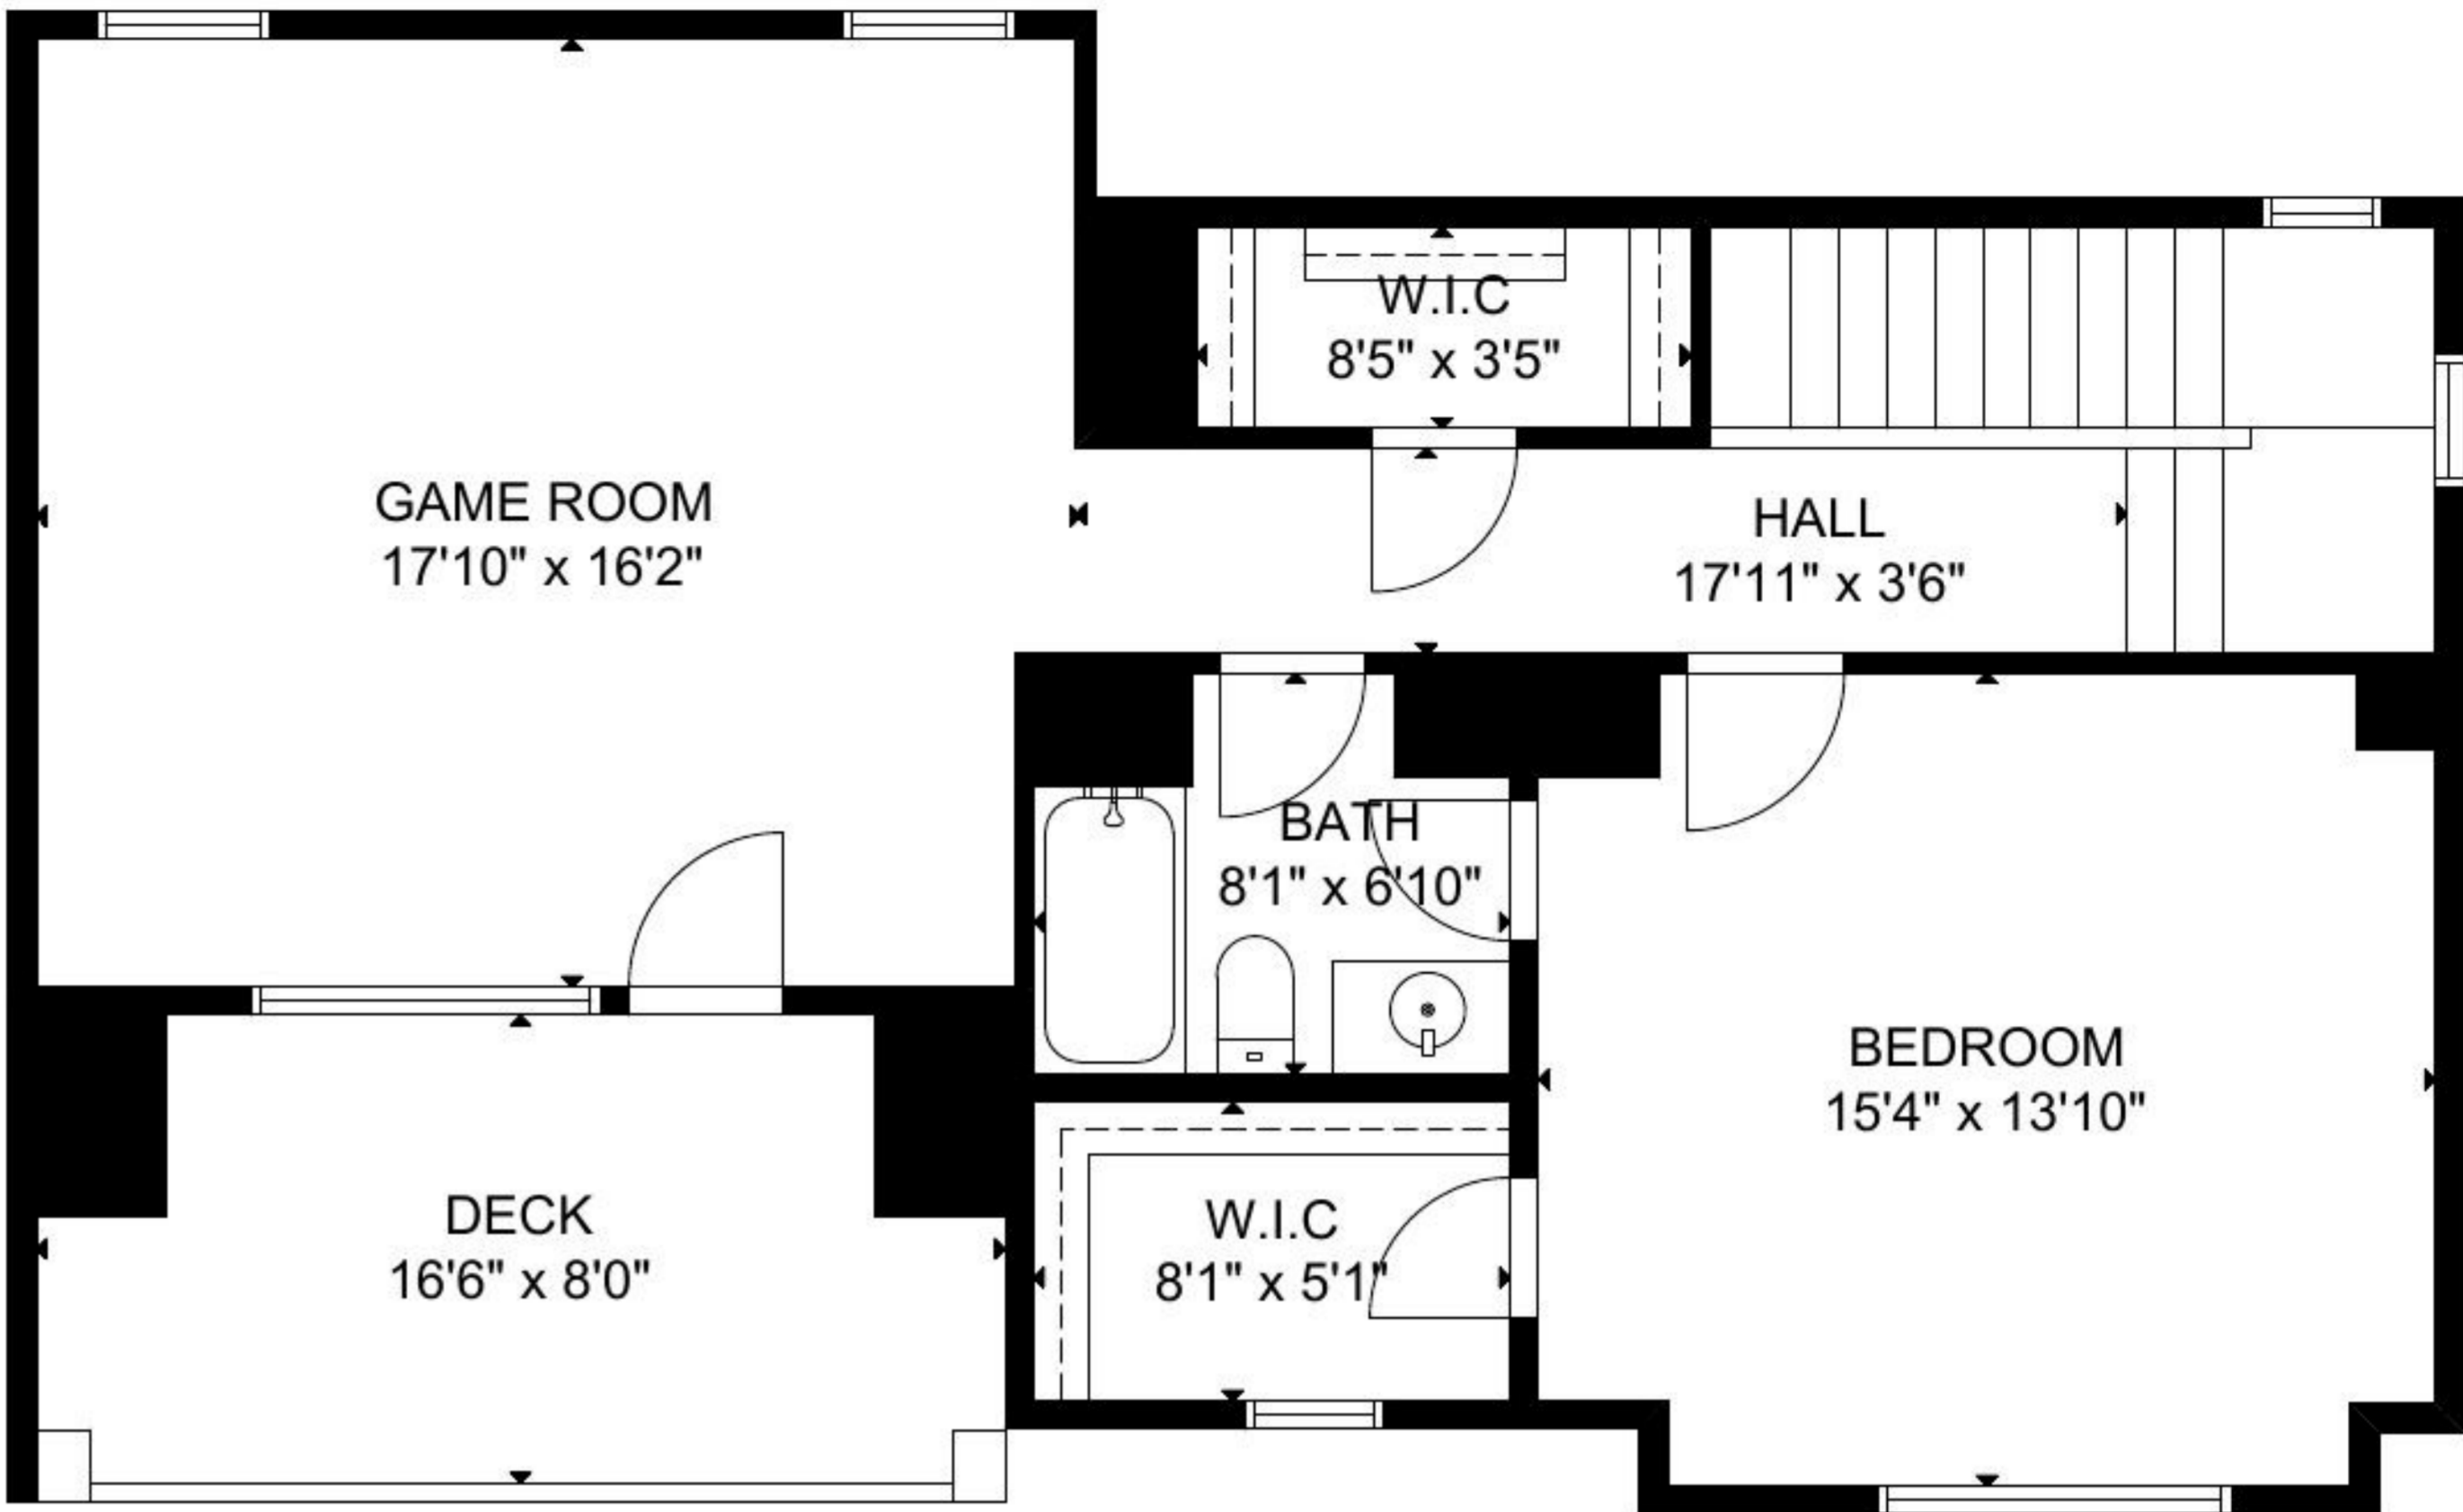

# 815 Paige St, Houston, TX, 77003, US

FLOOR 3

FLOOR 4

FLOOR 1

FLOOR 2

GROSS INTERNAL AREA  
 TOTAL: 2,949 sq ft  
 FLOOR 1: 430 sq ft, FLOOR 2: 839 sq ft  
 FLOOR 3: 906 sq ft, FLOOR 4: 774 sq ft  
 EXCLUDED AREA: GARAGE: 354 sq ft, DECK: 178 sq ft  
 SIZE AND DIMENSIONS ARE APPROXIMATE, ACTUAL MAY VARY.