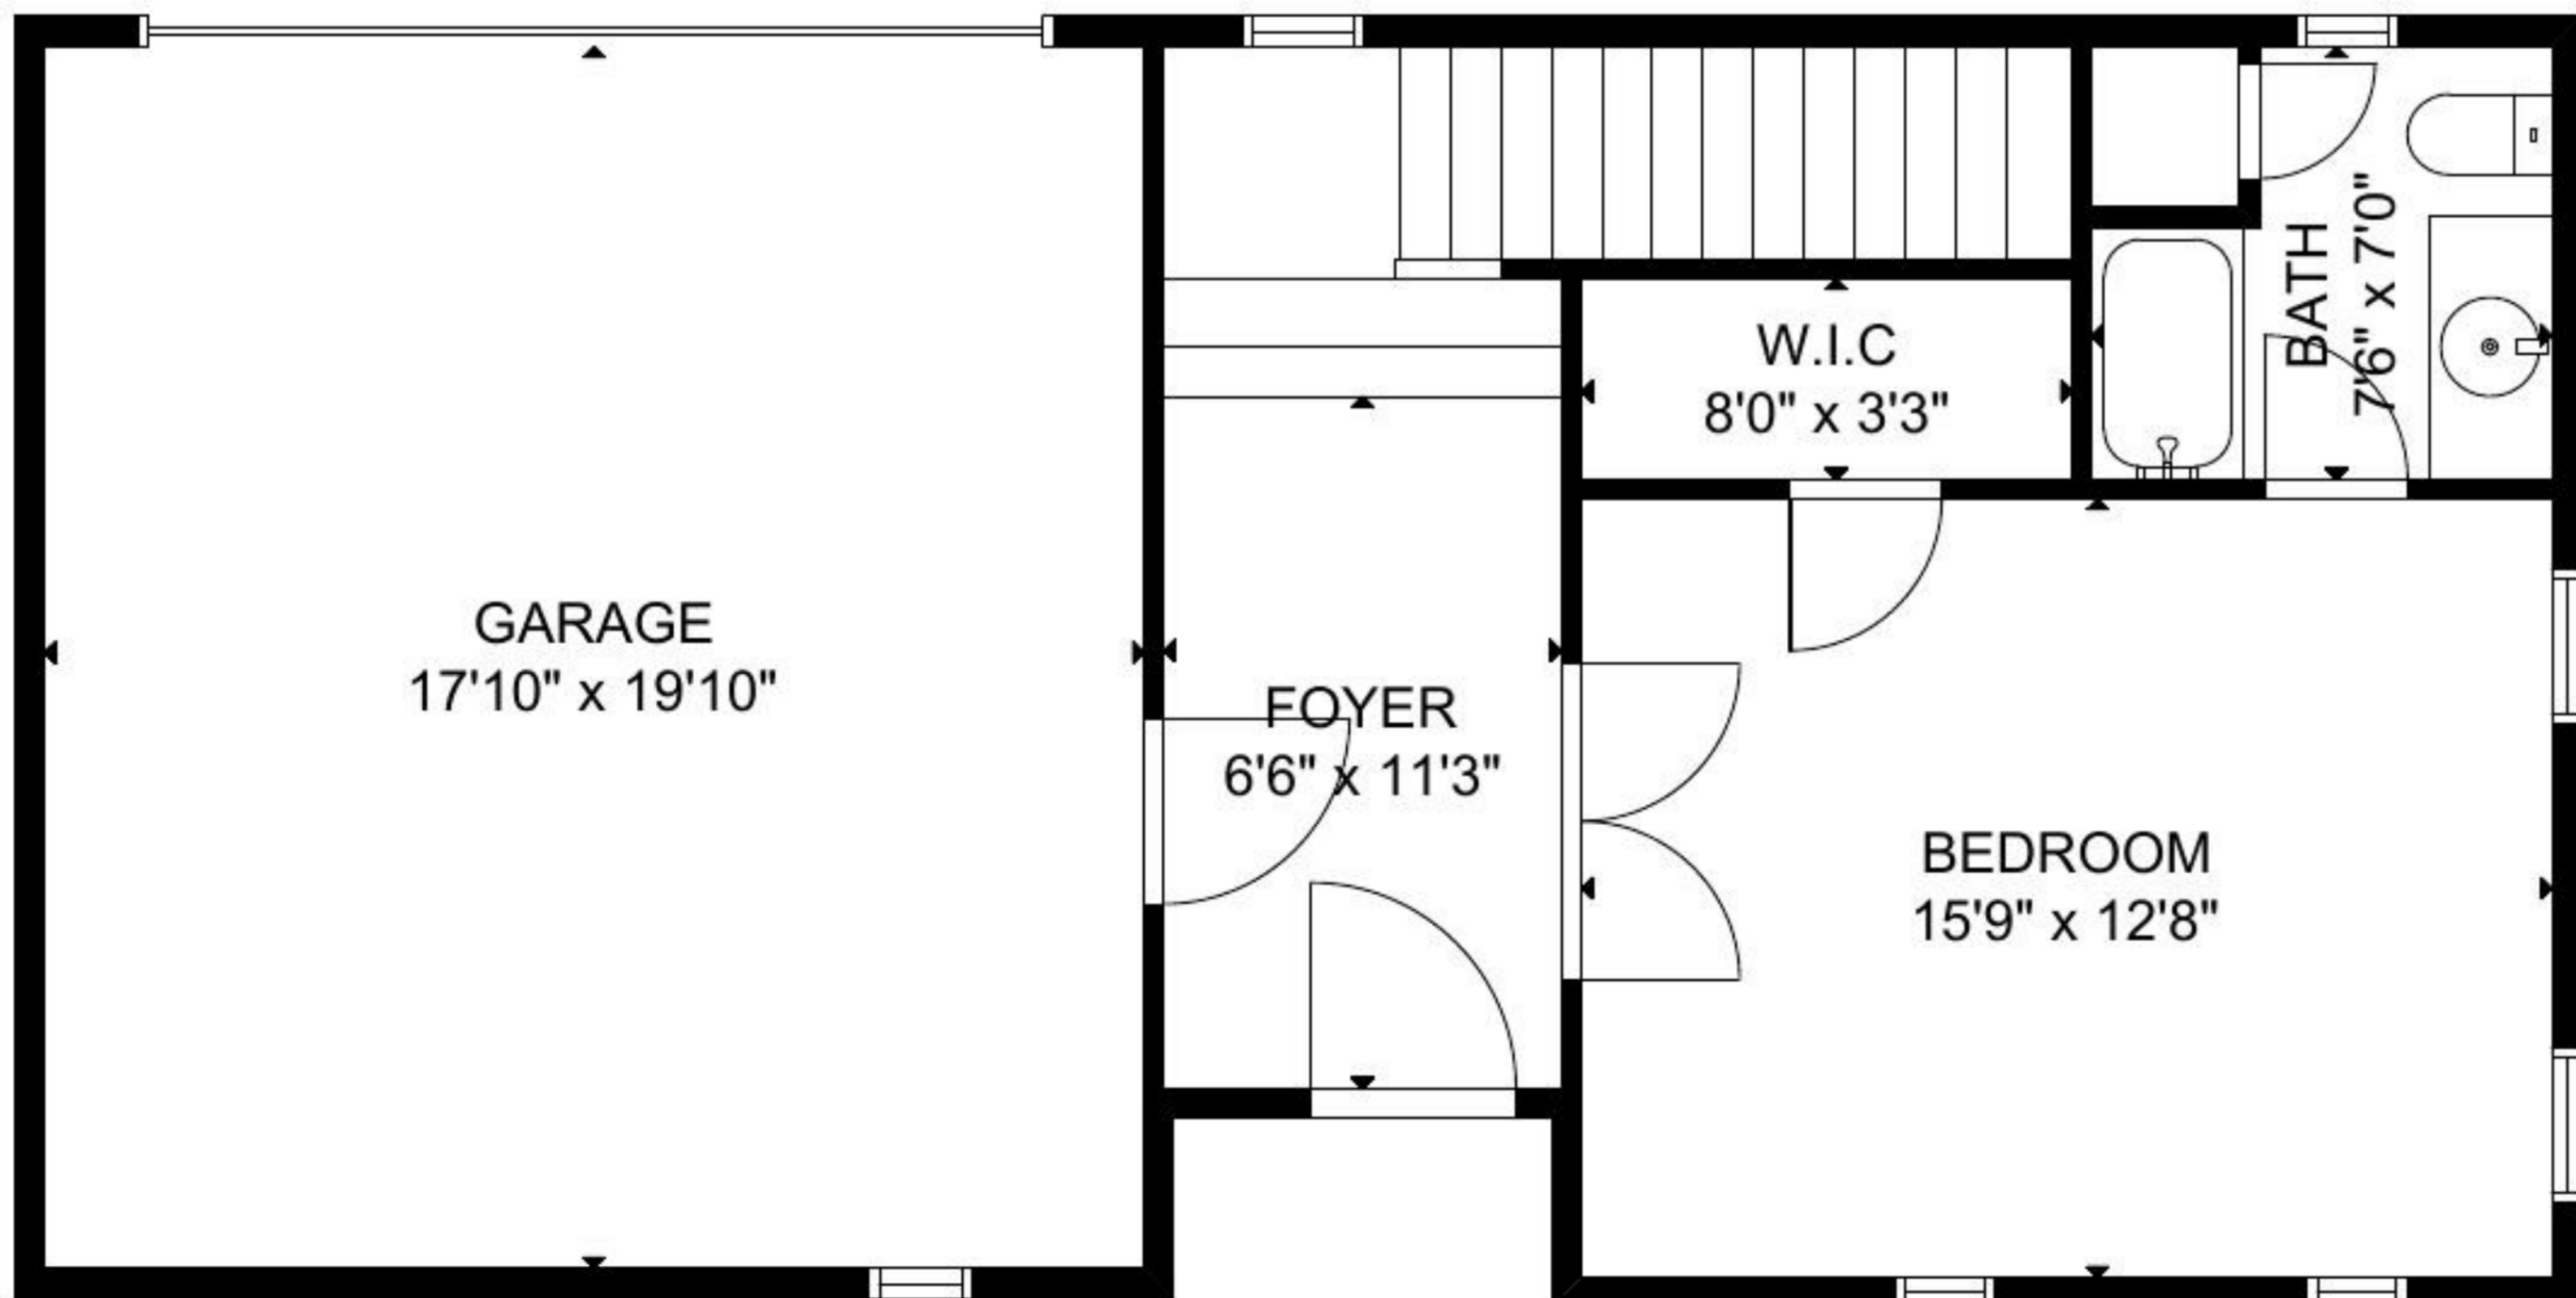

# 815 Paige St, Houston, TX, 77003, US

FLOOR 3

FLOOR 4

FLOOR 1

FLOOR 2

GROSS INTERNAL AREA  
 TOTAL: 2,949 sq ft  
 FLOOR 1: 430 sq ft, FLOOR 2: 839 sq ft  
 FLOOR 3: 906 sq ft, FLOOR 4: 774 sq ft  
 EXCLUDED AREA: GARAGE: 354 sq ft, DECK: 178 sq ft  
 SIZE AND DIMENSIONS ARE APPROXIMATE, ACTUAL MAY VARY.