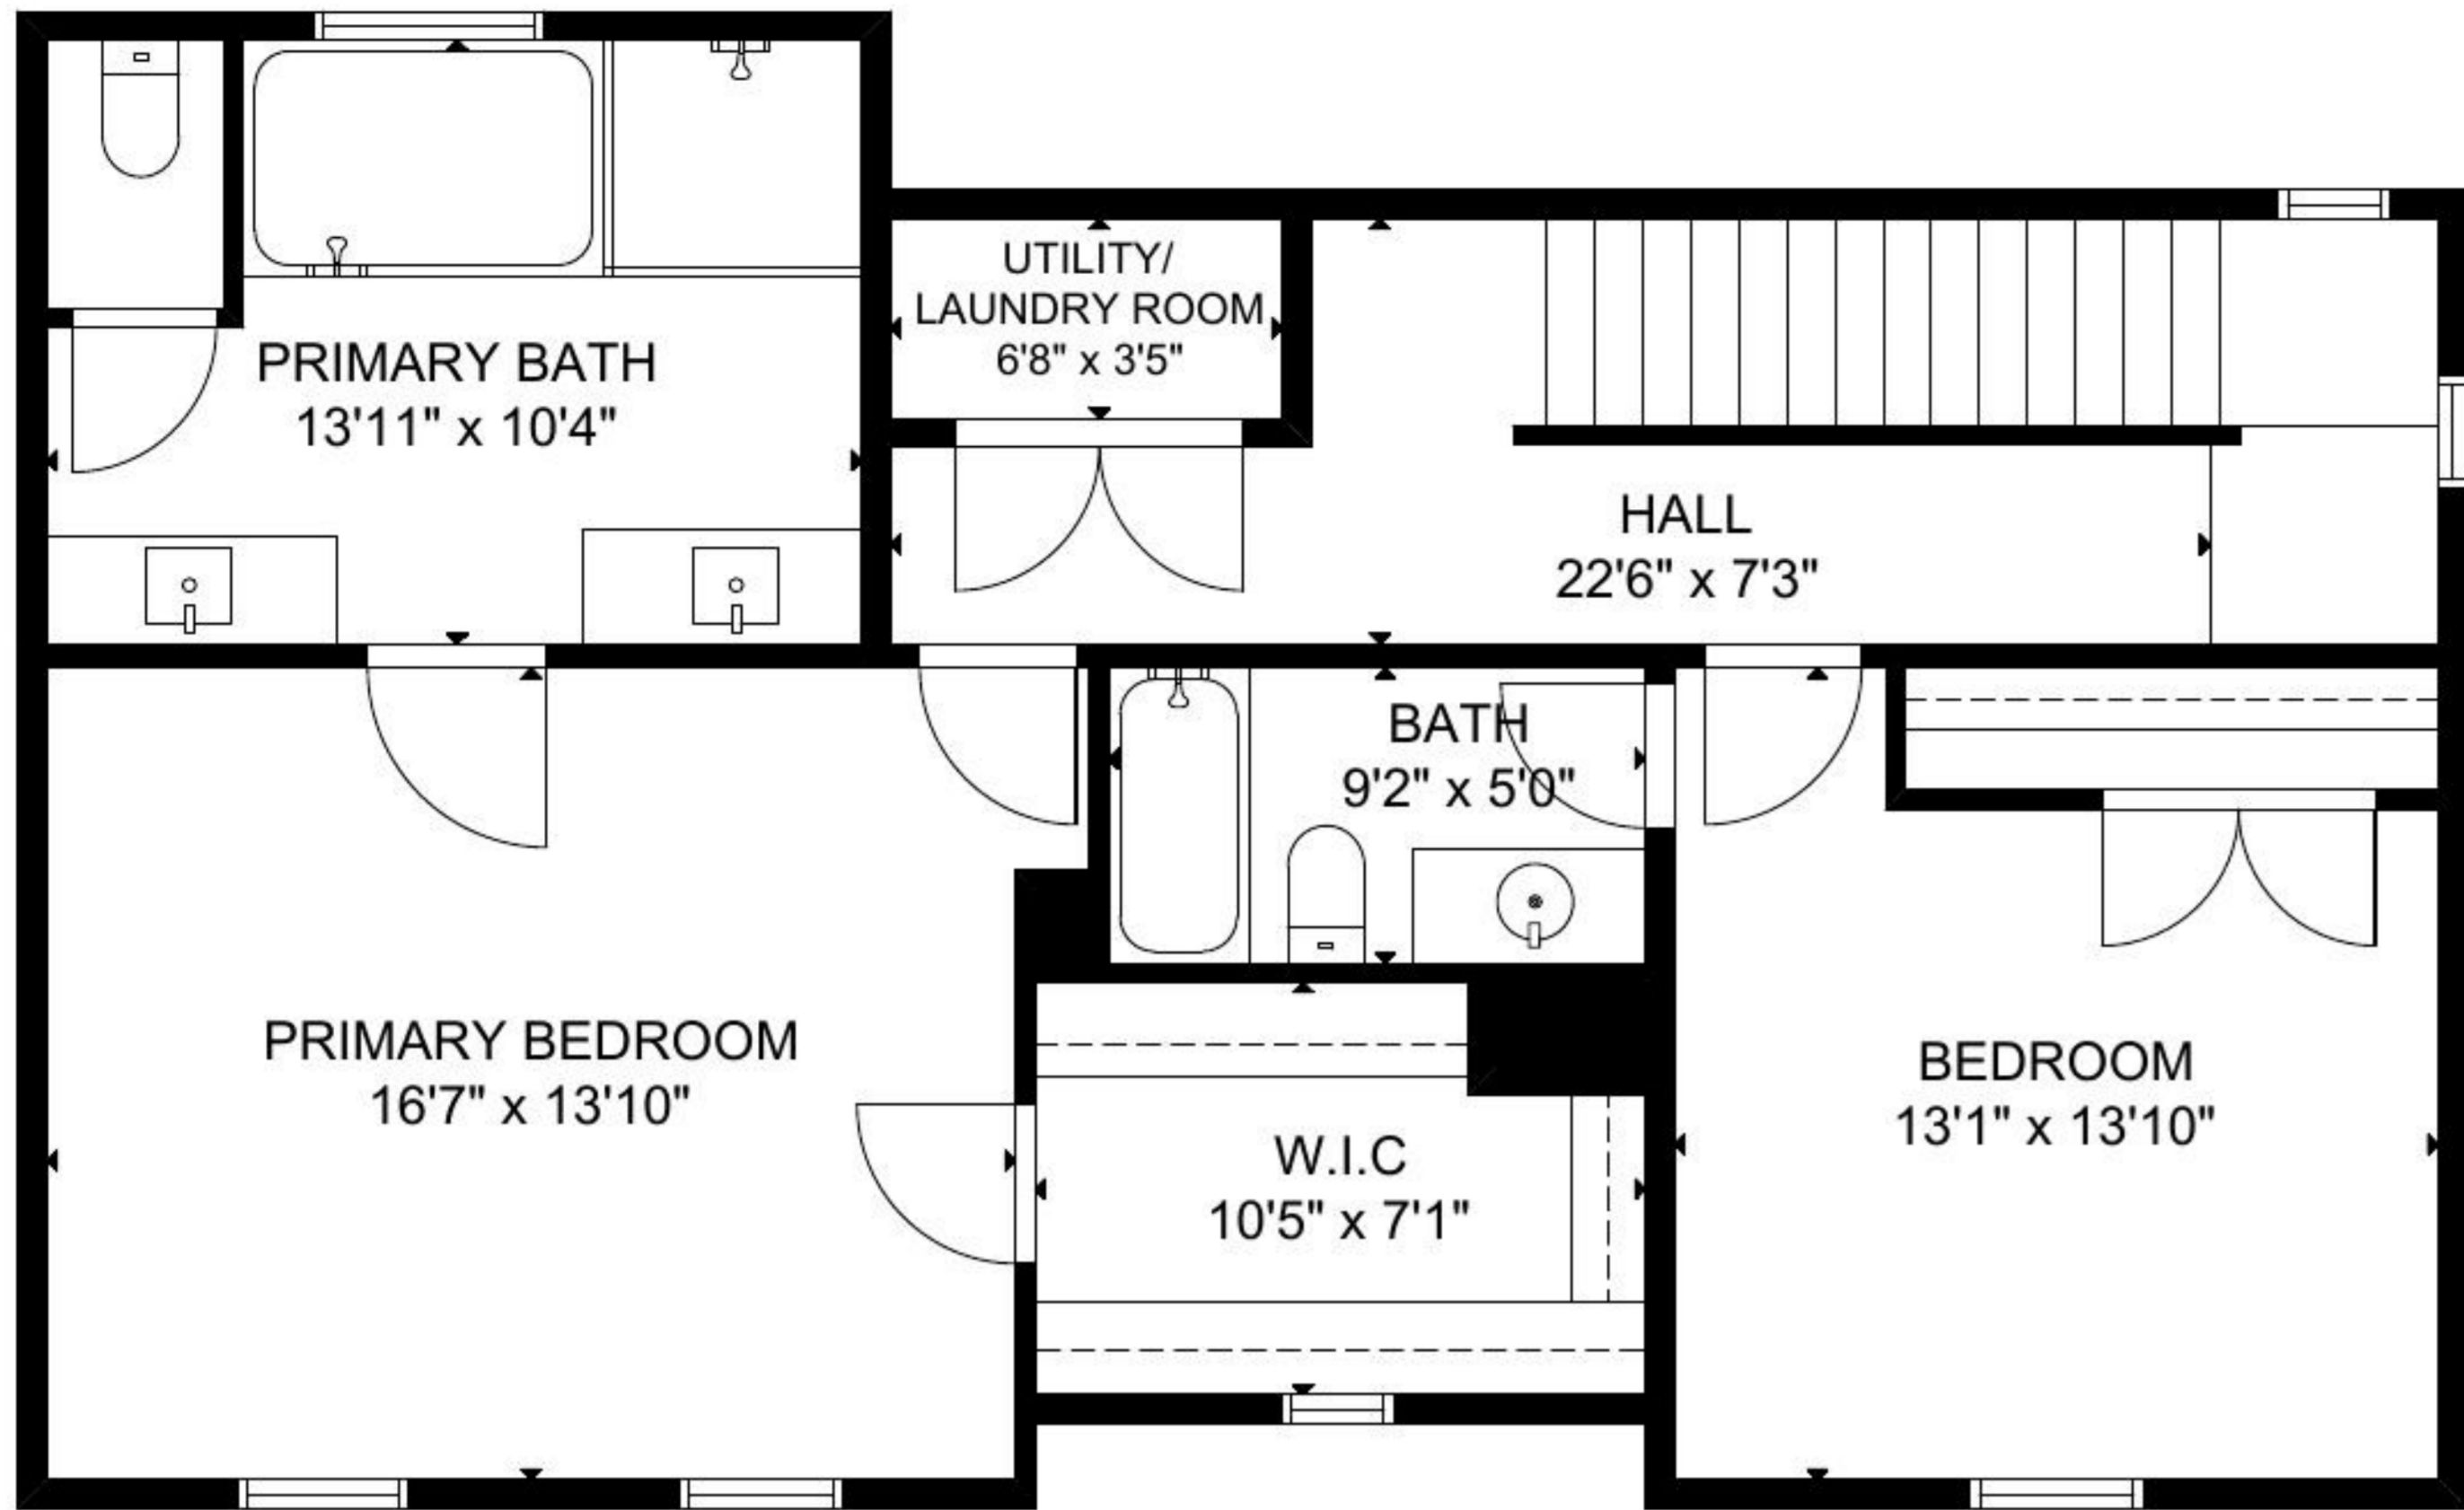

# 815 Paige St, Houston, TX, 77003, US

FLOOR 3

FLOOR 4

FLOOR 1

FLOOR 2

GROSS INTERNAL AREA  
 TOTAL: 2,949 sq ft  
 FLOOR 1: 430 sq ft, FLOOR 2: 839 sq ft  
 FLOOR 3: 906 sq ft, FLOOR 4: 774 sq ft  
 EXCLUDED AREA: GARAGE: 354 sq ft, DECK: 178 sq ft  
 SIZE AND DIMENSIONS ARE APPROXIMATE, ACTUAL MAY VARY.