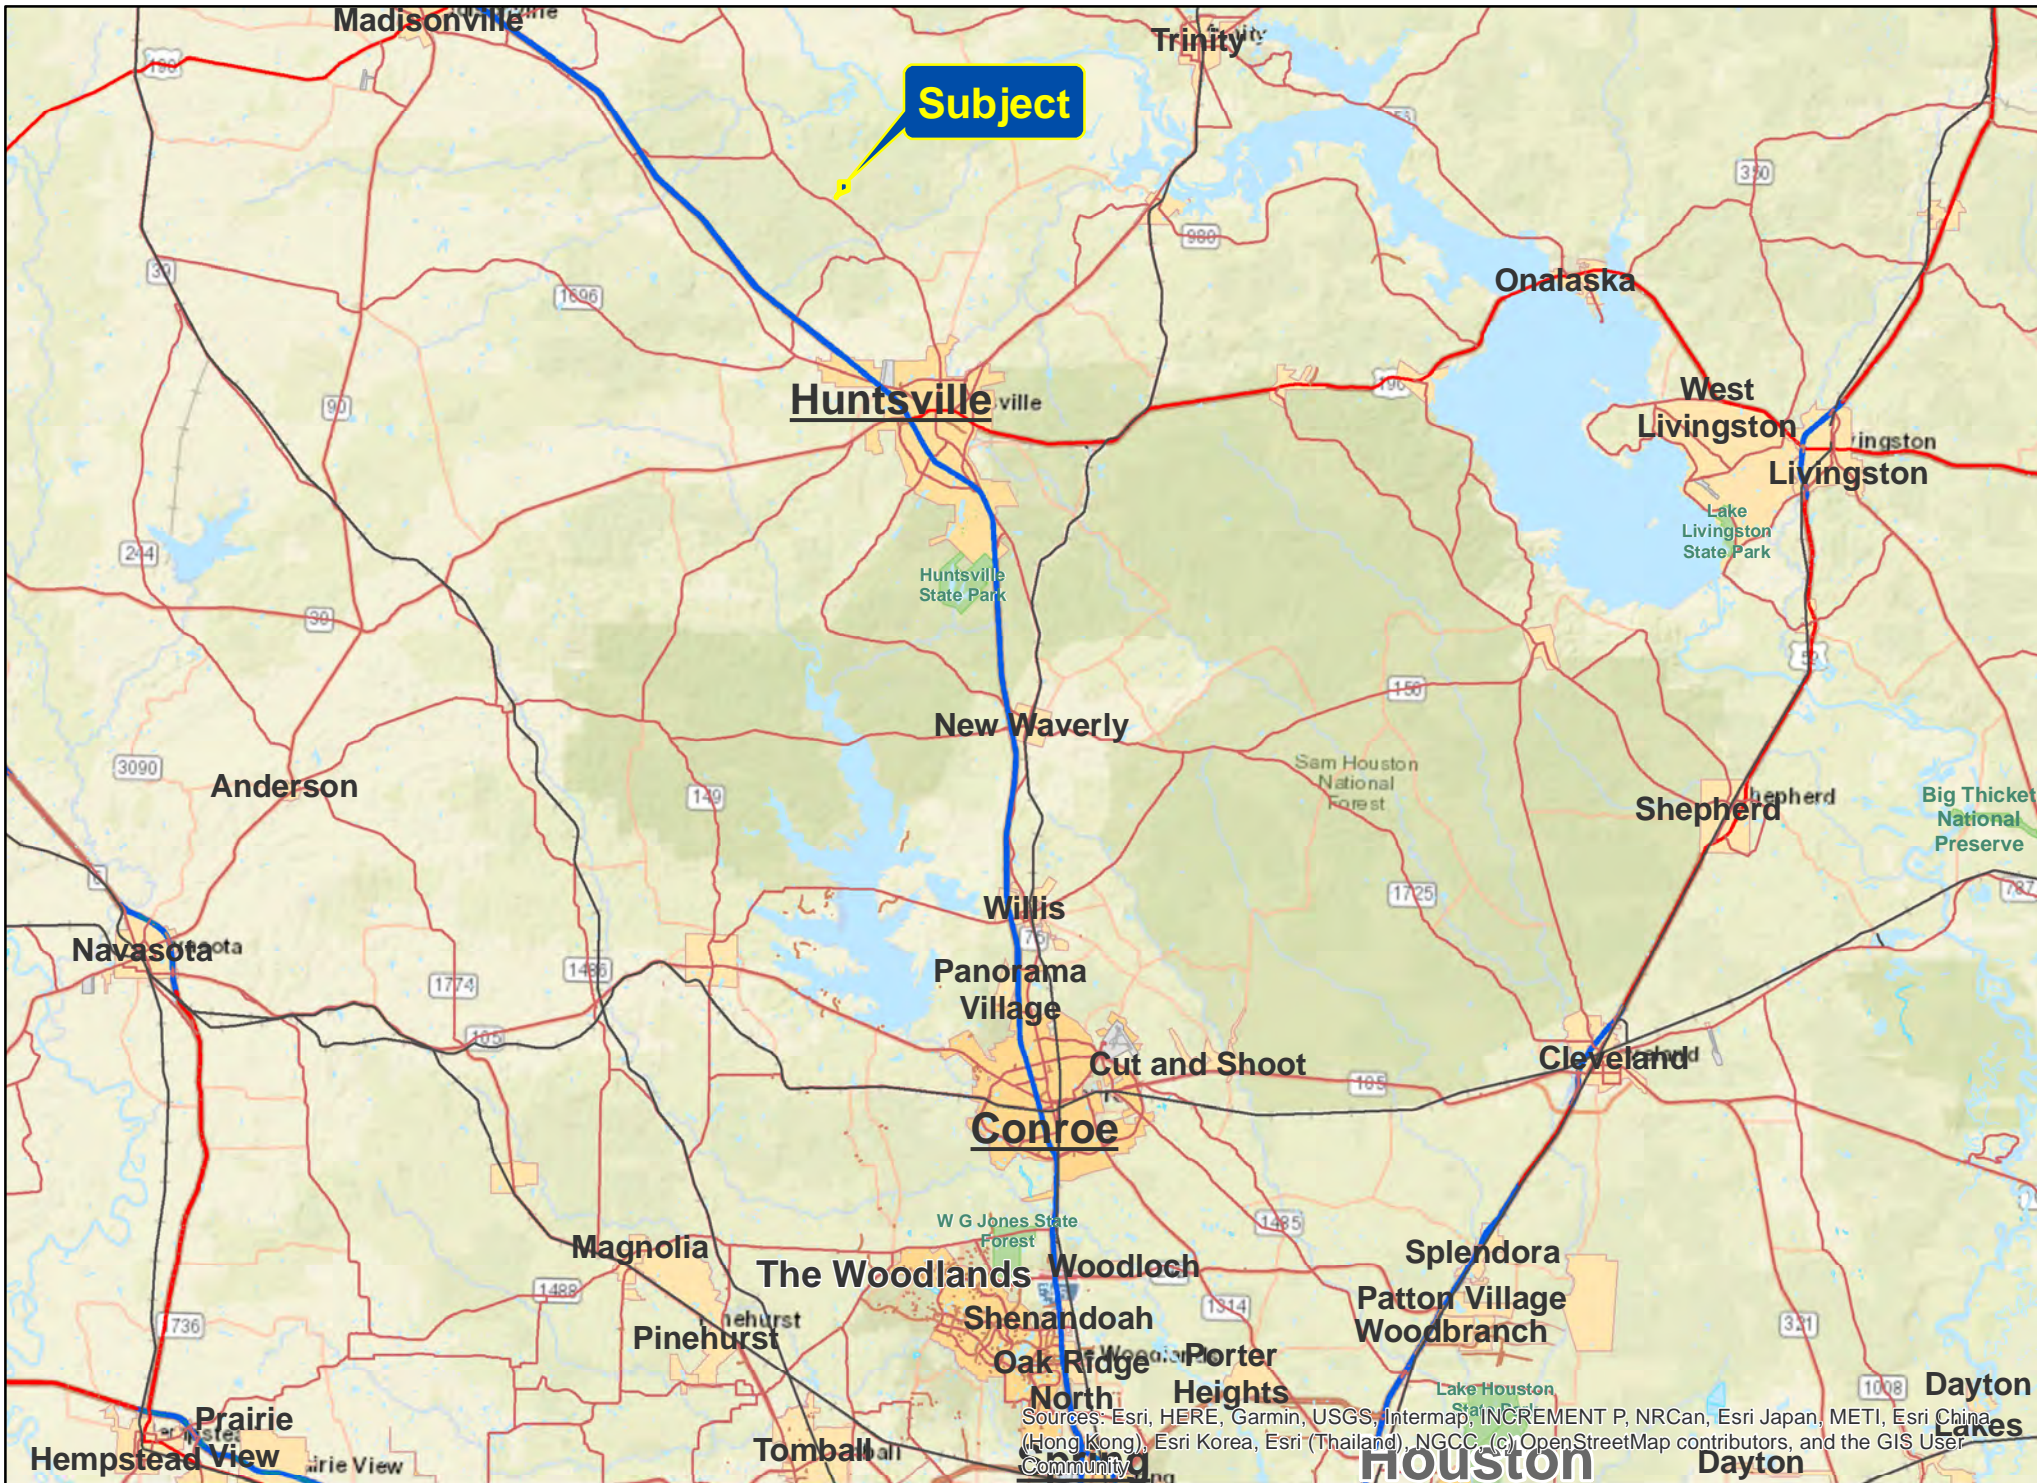

Subject

Sources: Esri, HERE, Garmin, USGS, Intermap, INCREMENT P, NRCan, Esri Japan, METI, Esri China (Hong Kong), Esri Korea, Esri (Thailand), NGCC, (c) OpenStreetMap contributors, and the GIS User Community

98 Acres | Lost Indian Camp Rd | Walker Co., TX

For illustration purposes only.