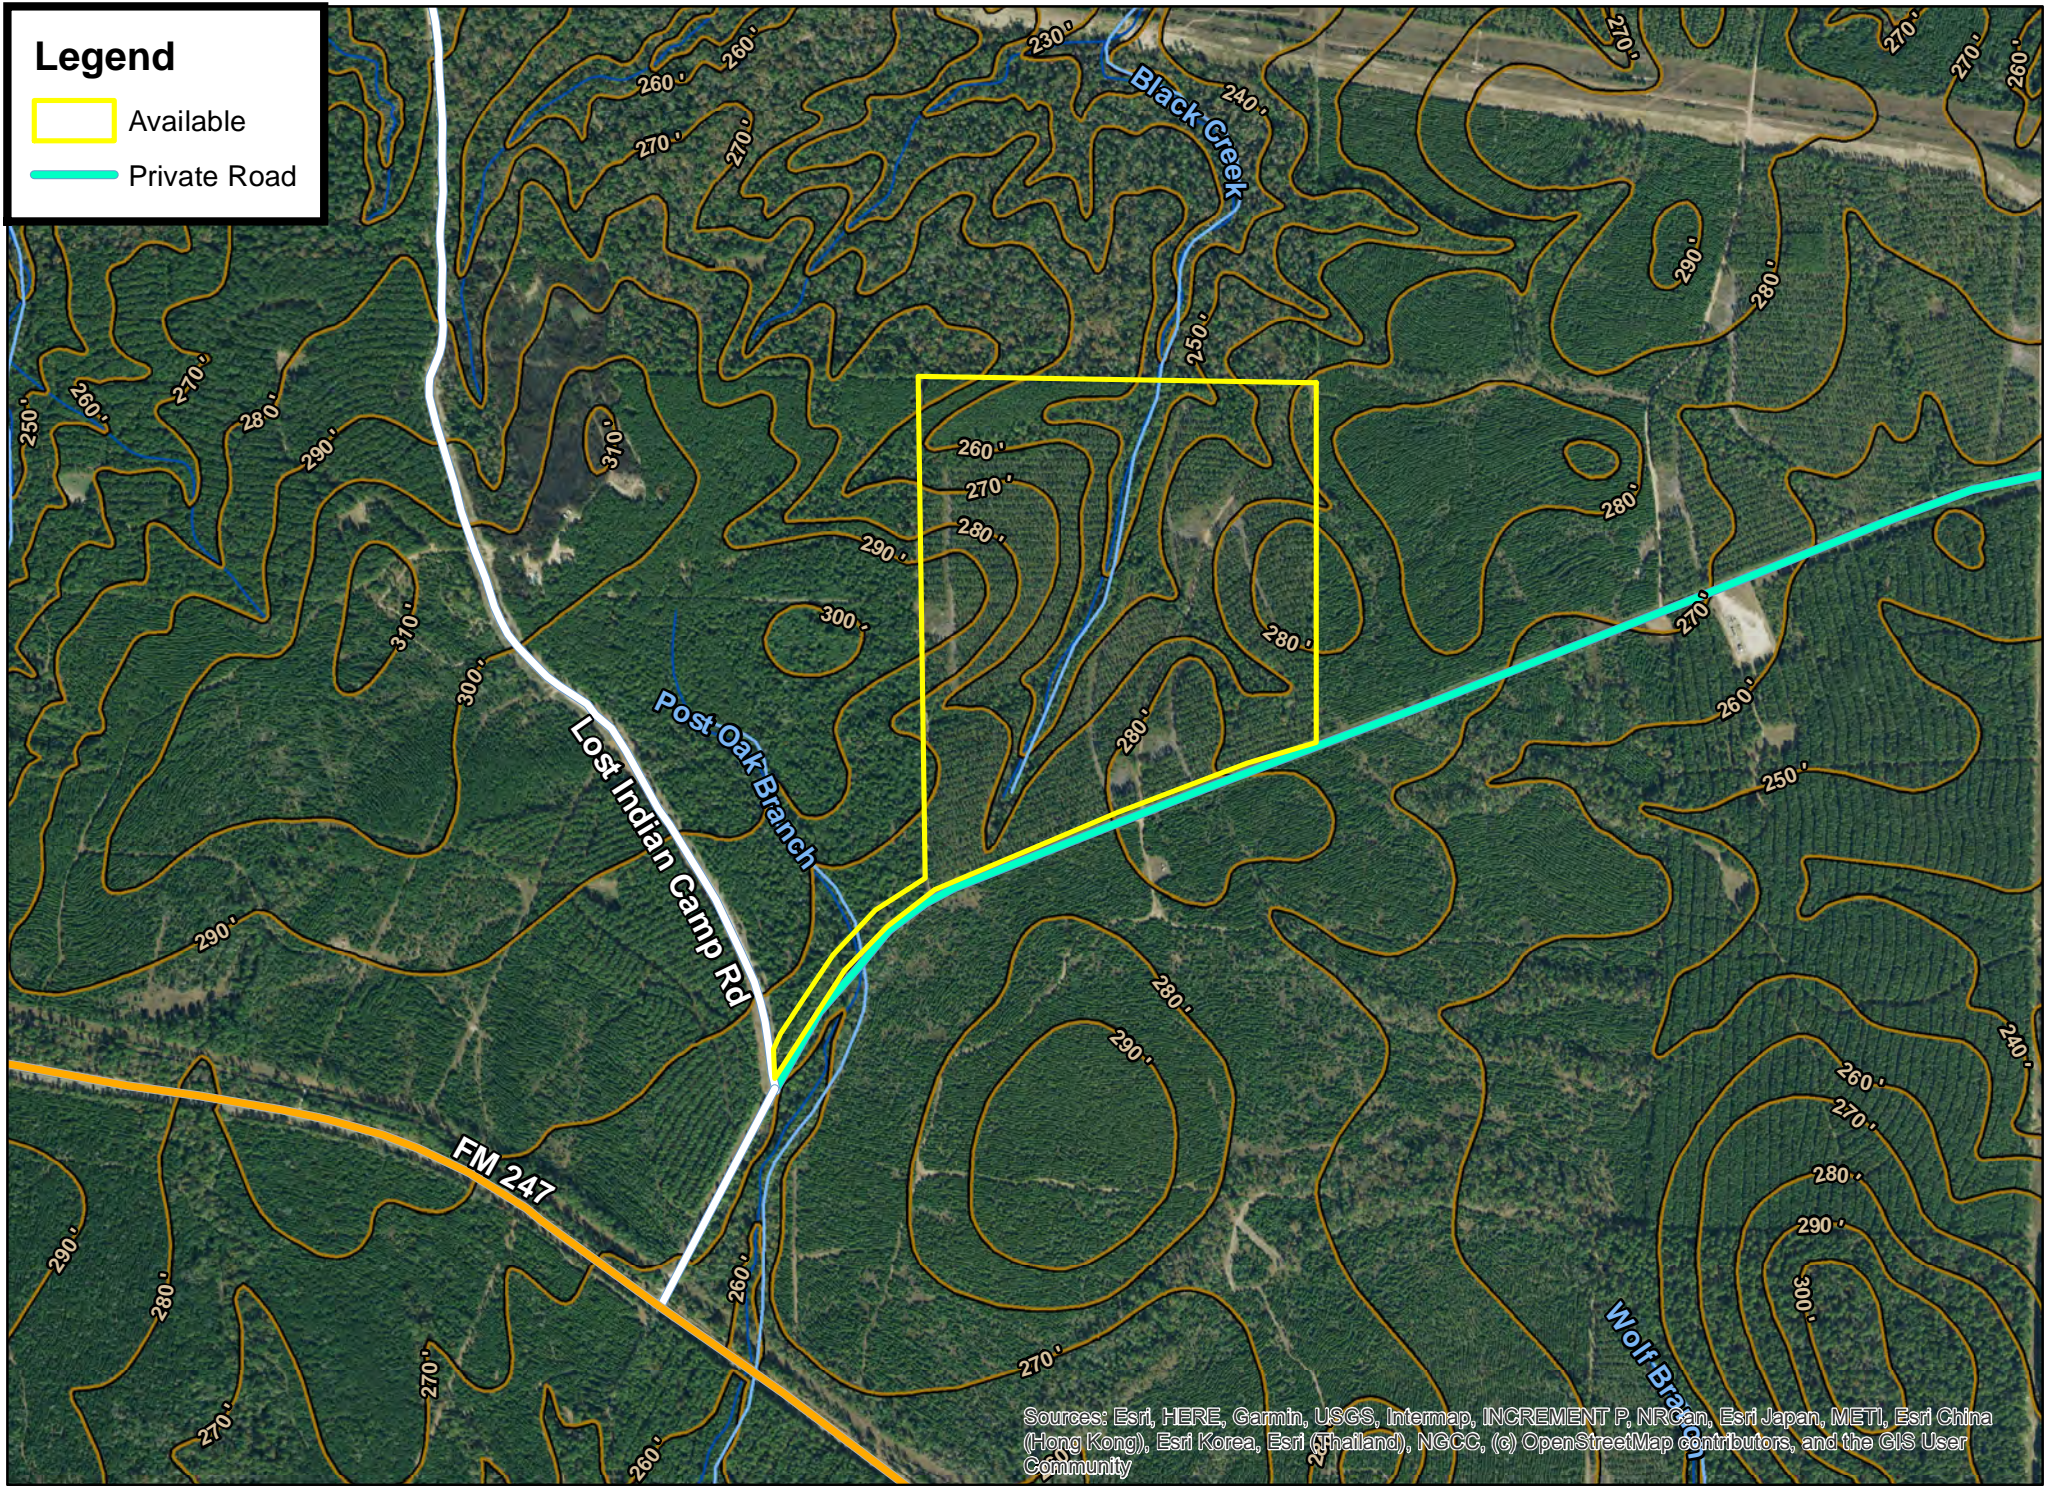

Legend

-  Available
-  Private Road

Sources: Esri, HERE, Garmin, USGS, Intermap, INCREMENT P, NRCan, Esri Japan, METI, Esri China (Hong Kong), Esri Korea, Esri (Thailand), NGCC, (c) OpenStreetMap contributors, and the GIS User Community

98 Acres | Lost Indian Camp Rd | Walker Co., TX

For illustration purposes only.