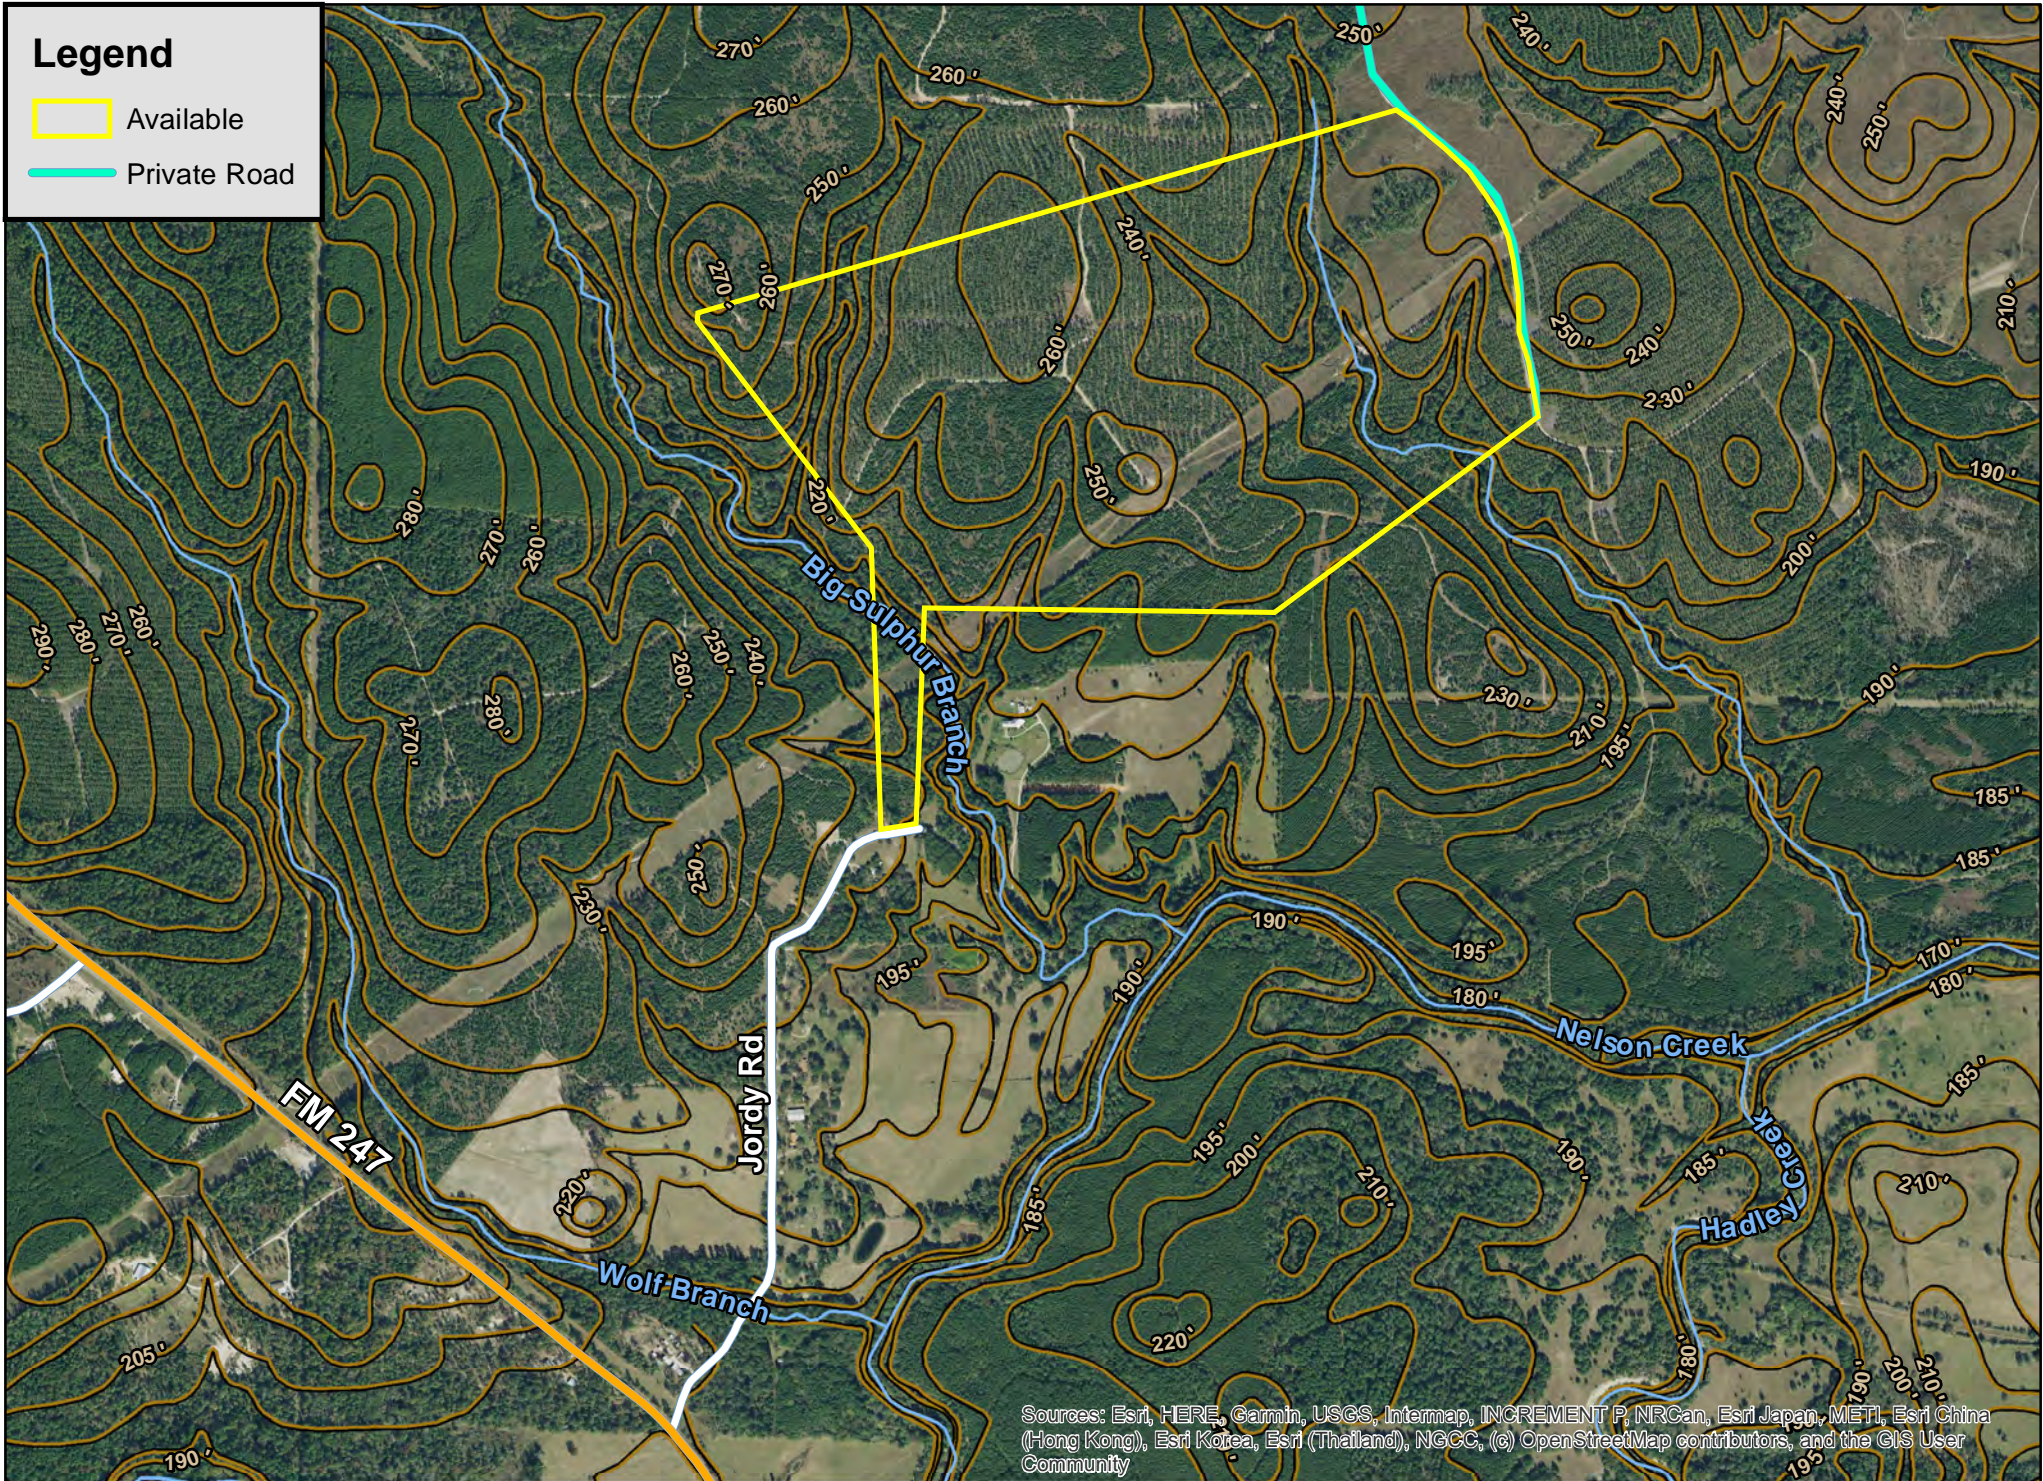

# Legend

-  Available
-  Private Road

Sources: Esri, HERE, Garmin, USGS, Intermap, INCREMENT P, NRCan, Esri Japan, METI, Esri China (Hong Kong), Esri Korea, Esri (Thailand), NGCC, (c) OpenStreetMap contributors, and the GIS User Community

251 Acres | Jordy Rd | Walker Co., TX

For illustration purposes only.