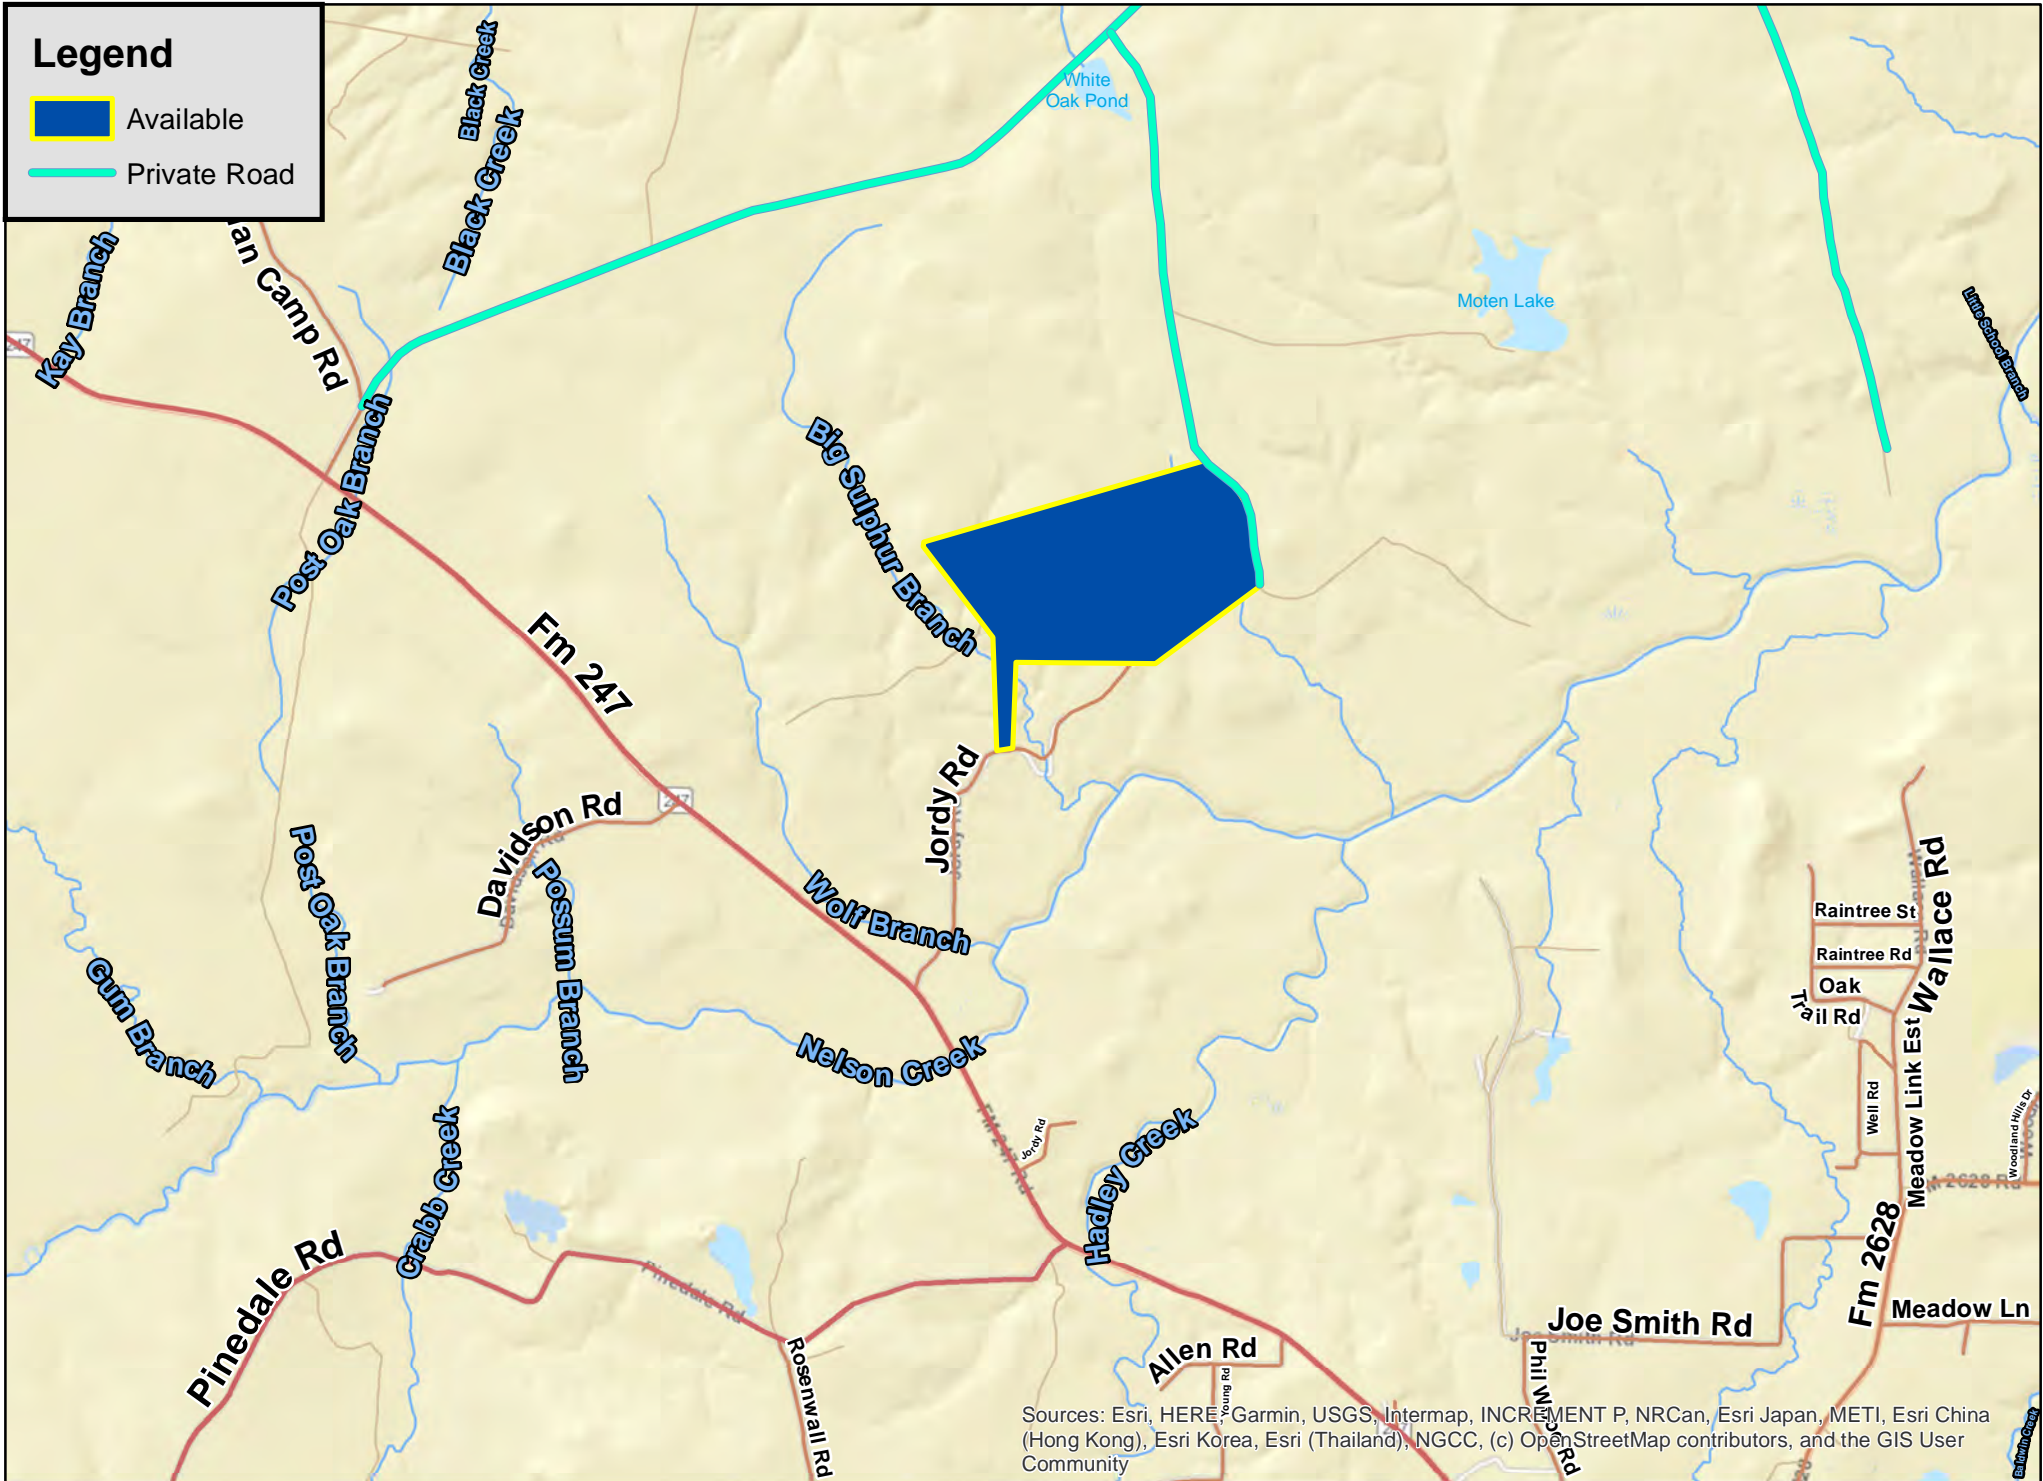

Legend

-  Available
-  Private Road

Sources: Esri, HERE, Garmin, USGS, Intermap, INCREMENT P, NRCan, Esri Japan, METI, Esri China (Hong Kong), Esri Korea, Esri (Thailand), NGCC, (c) OpenStreetMap contributors, and the GIS User Community

251 Acres | Jordy Rd | Walker Co., TX

For illustration purposes only.

Legend

- Available
- Private Road

Sources: Esri, HERE, Garmin, USGS, Intermap, INCREMENT P, NRCan, Esri Japan, METI, Esri China (Hong Kong), Esri Korea, Esri (Thailand), NGCC, (c) OpenStreetMap contributors, and the GIS User Community