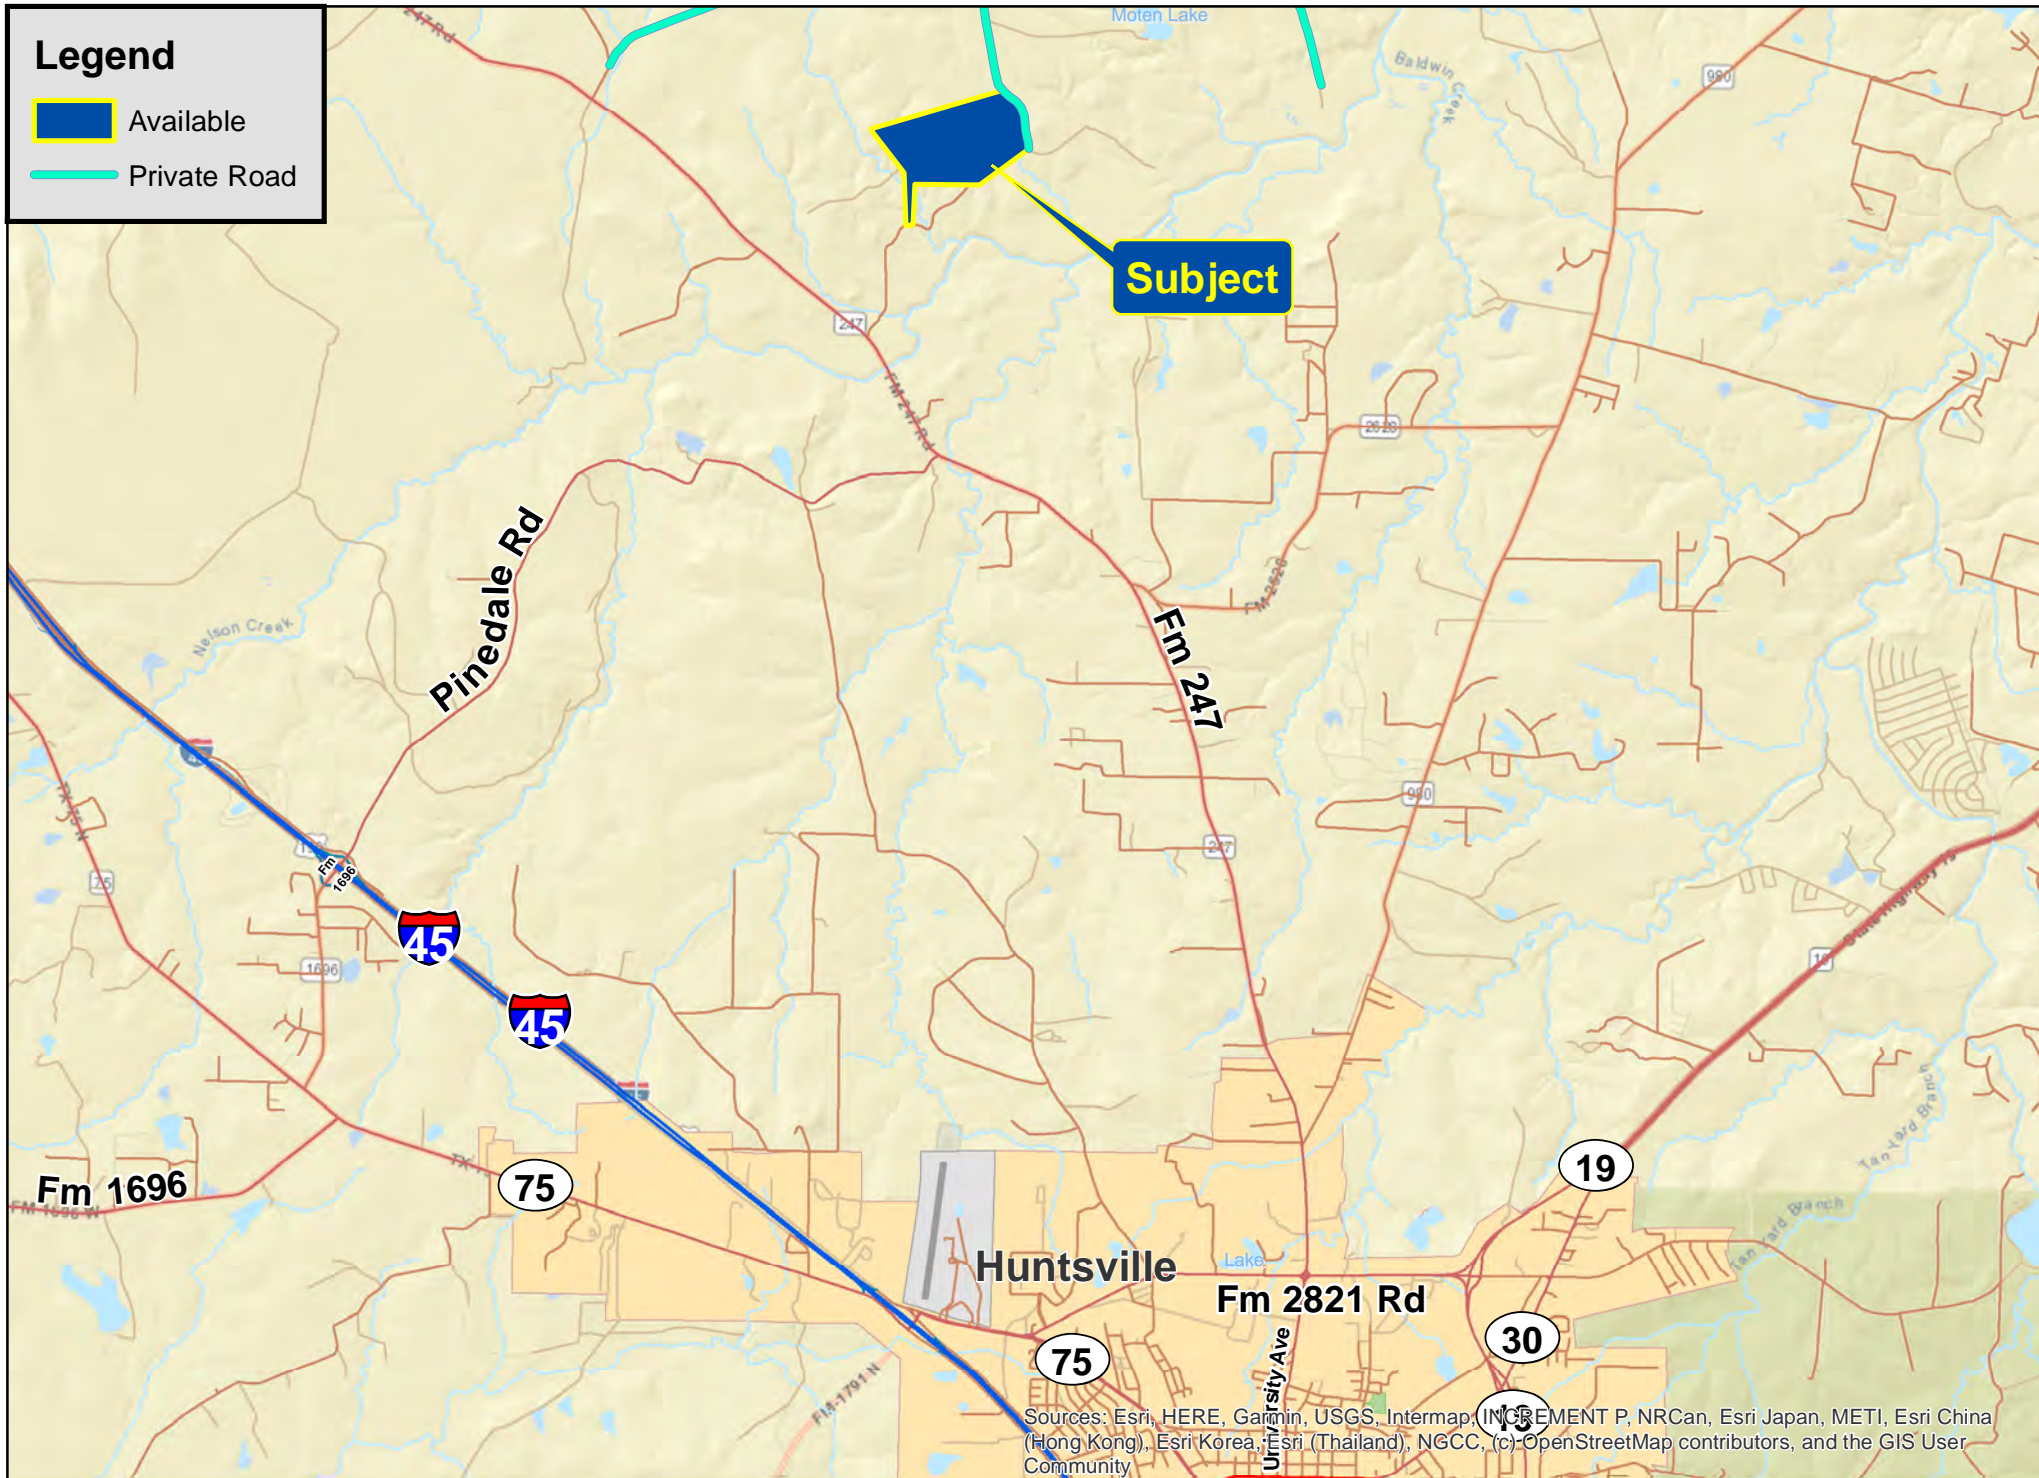

Legend

-  Available
-  Private Road

Sources: Esri, HERE, Garmin, USGS, Intermap, INCREMENT P, NRCan, Esri Japan, METI, Esri China (Hong Kong), Esri Korea, Esri (Thailand), NGCC, (c) OpenStreetMap contributors, and the GIS User Community

251 Acres | Jordy Rd | Walker Co., TX

For illustration purposes only.

Legend

- Available
- Private Road

Sources: Esri, HERE, Garmin, USGS, Intermap, INCREMENT P, NRCan, Esri Japan, METI, Esri China (Hong Kong), Esri Korea, Esri (Thailand), NGCC, (c) OpenStreetMap contributors, and the GIS User Community