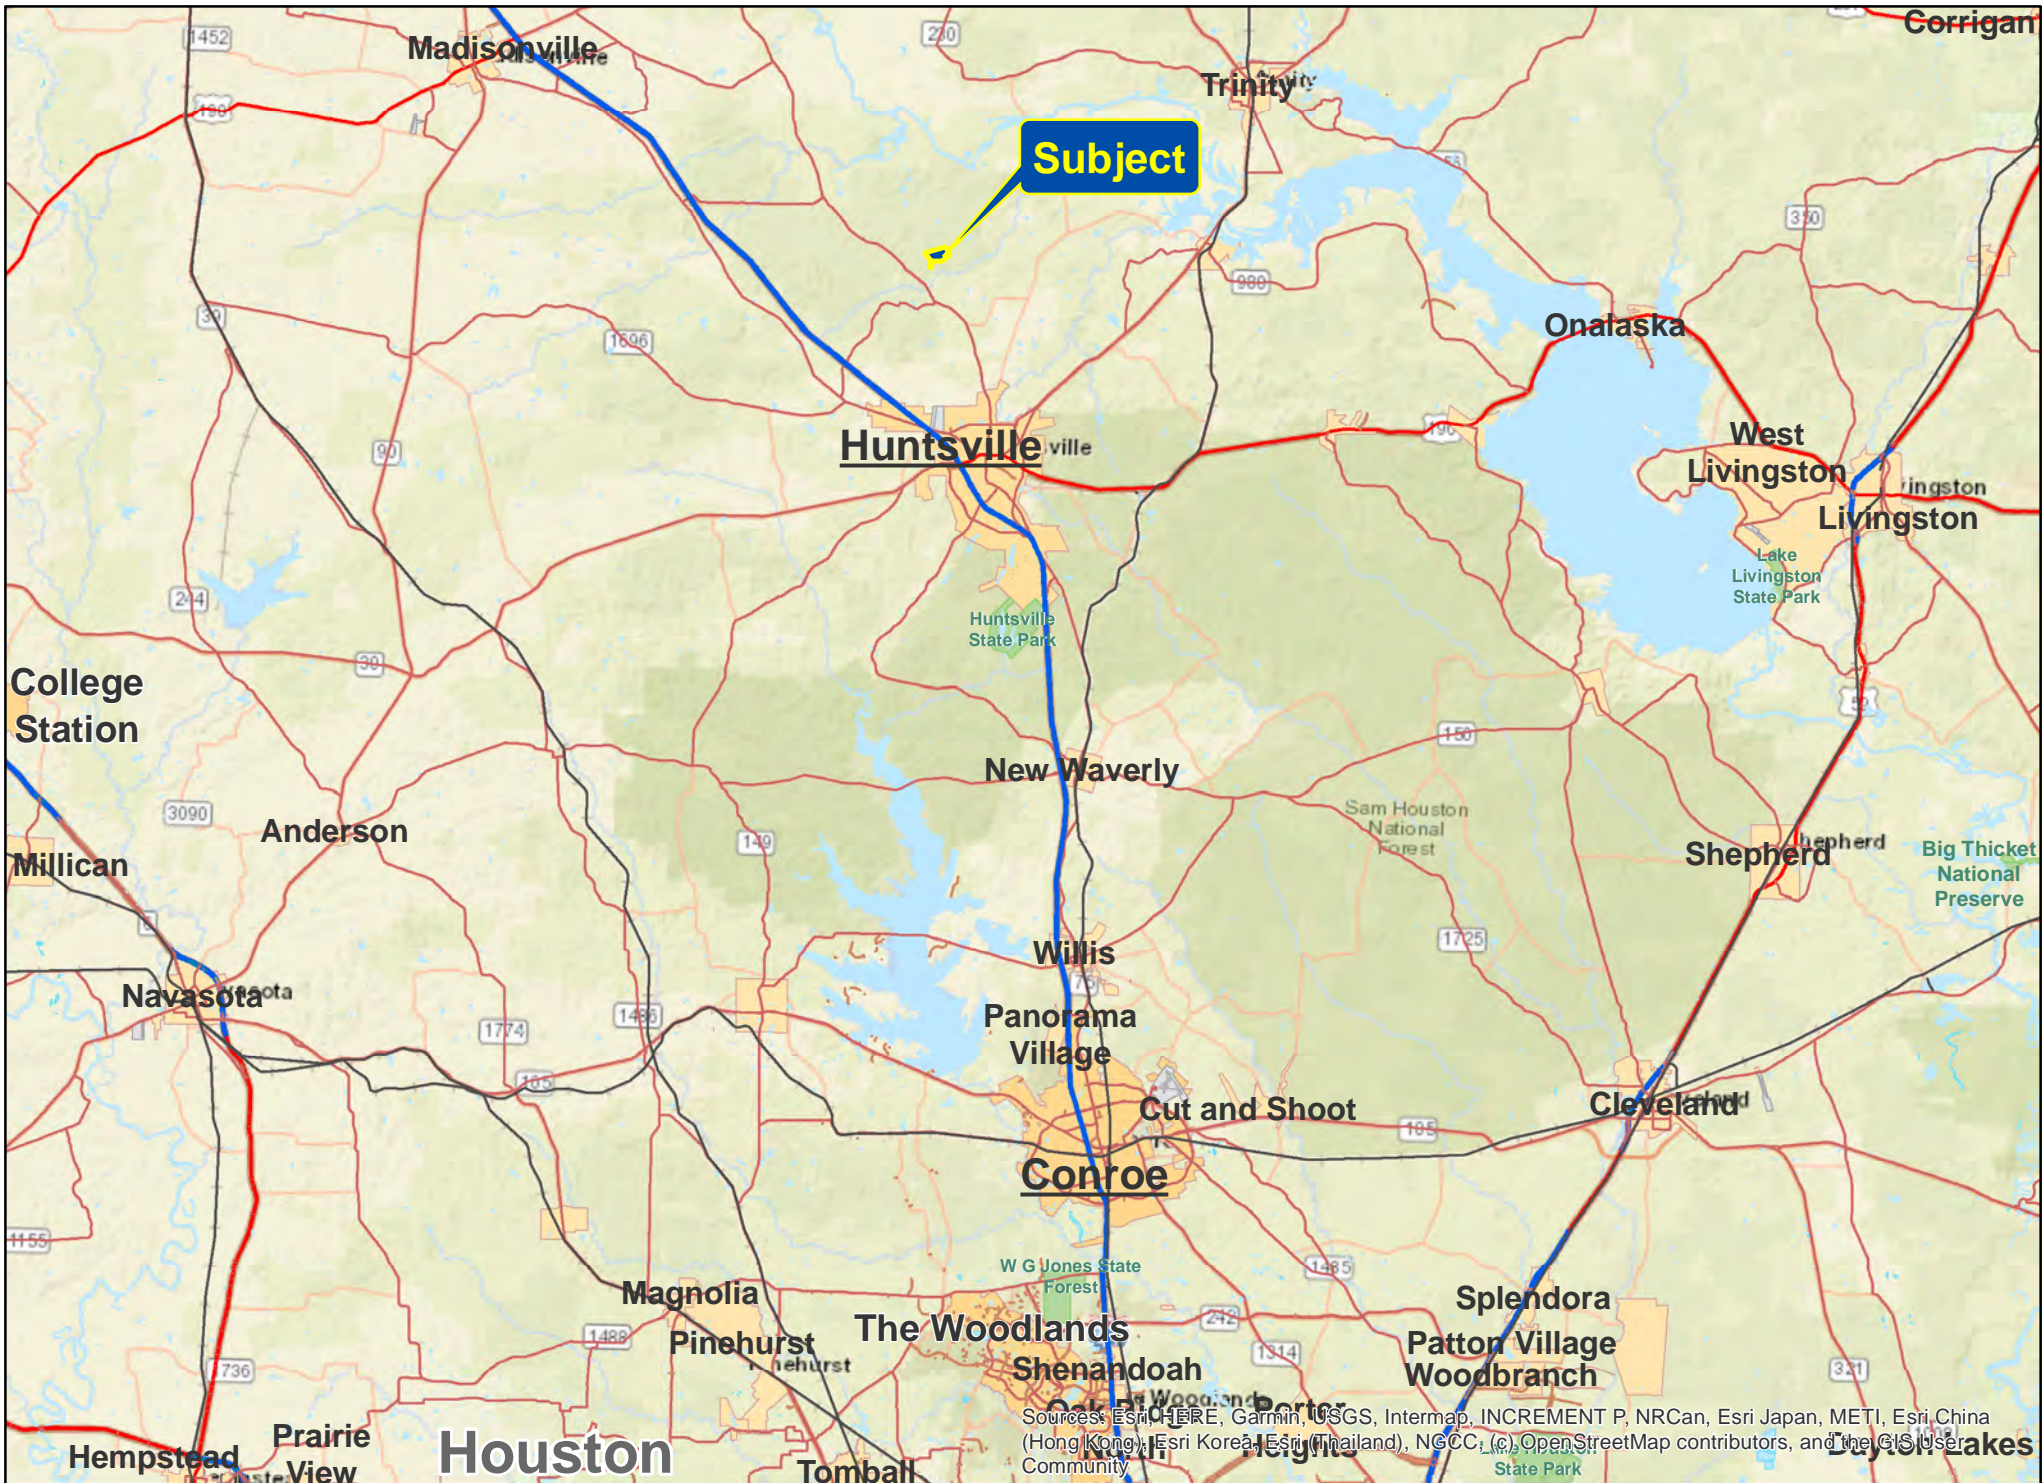

Sources: Esri, HERE, Garmin, USGS, Intermap, INCREMENT P, NRCan, Esri Japan, METI, Esri China (Hong Kong), Esri Korea, Esri (Thailand), NGCC, (c) OpenStreetMap contributors, and the GIS User Community

251 Acres | Jordy Rd | Walker Co., TX

For illustration purposes only.