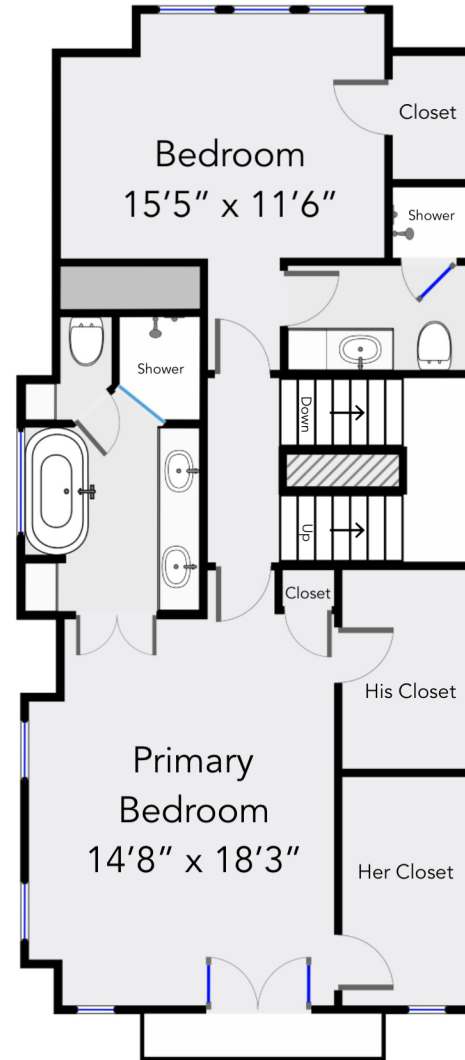

1117 Wagner St Houston, TX 77007

2570 sq ft

First Floor

Second Floor

Third Floor

Fourth Floor

Diane Kingshill ■ Ashton Martini

KINGSHILL MARTINI GROUP