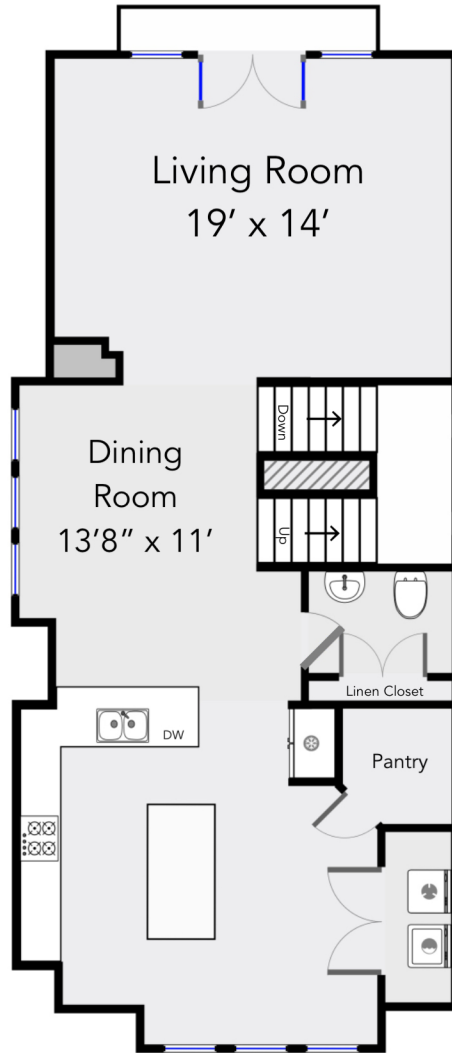

1117 Wagner St Houston, TX 77007

2570 sq ft

First Floor

Second Floor

Third Floor

Fourth Floor

Diane Kingshill ■ Ashton Martini

KINGSHILL MARTINI GROUP

COMPASS