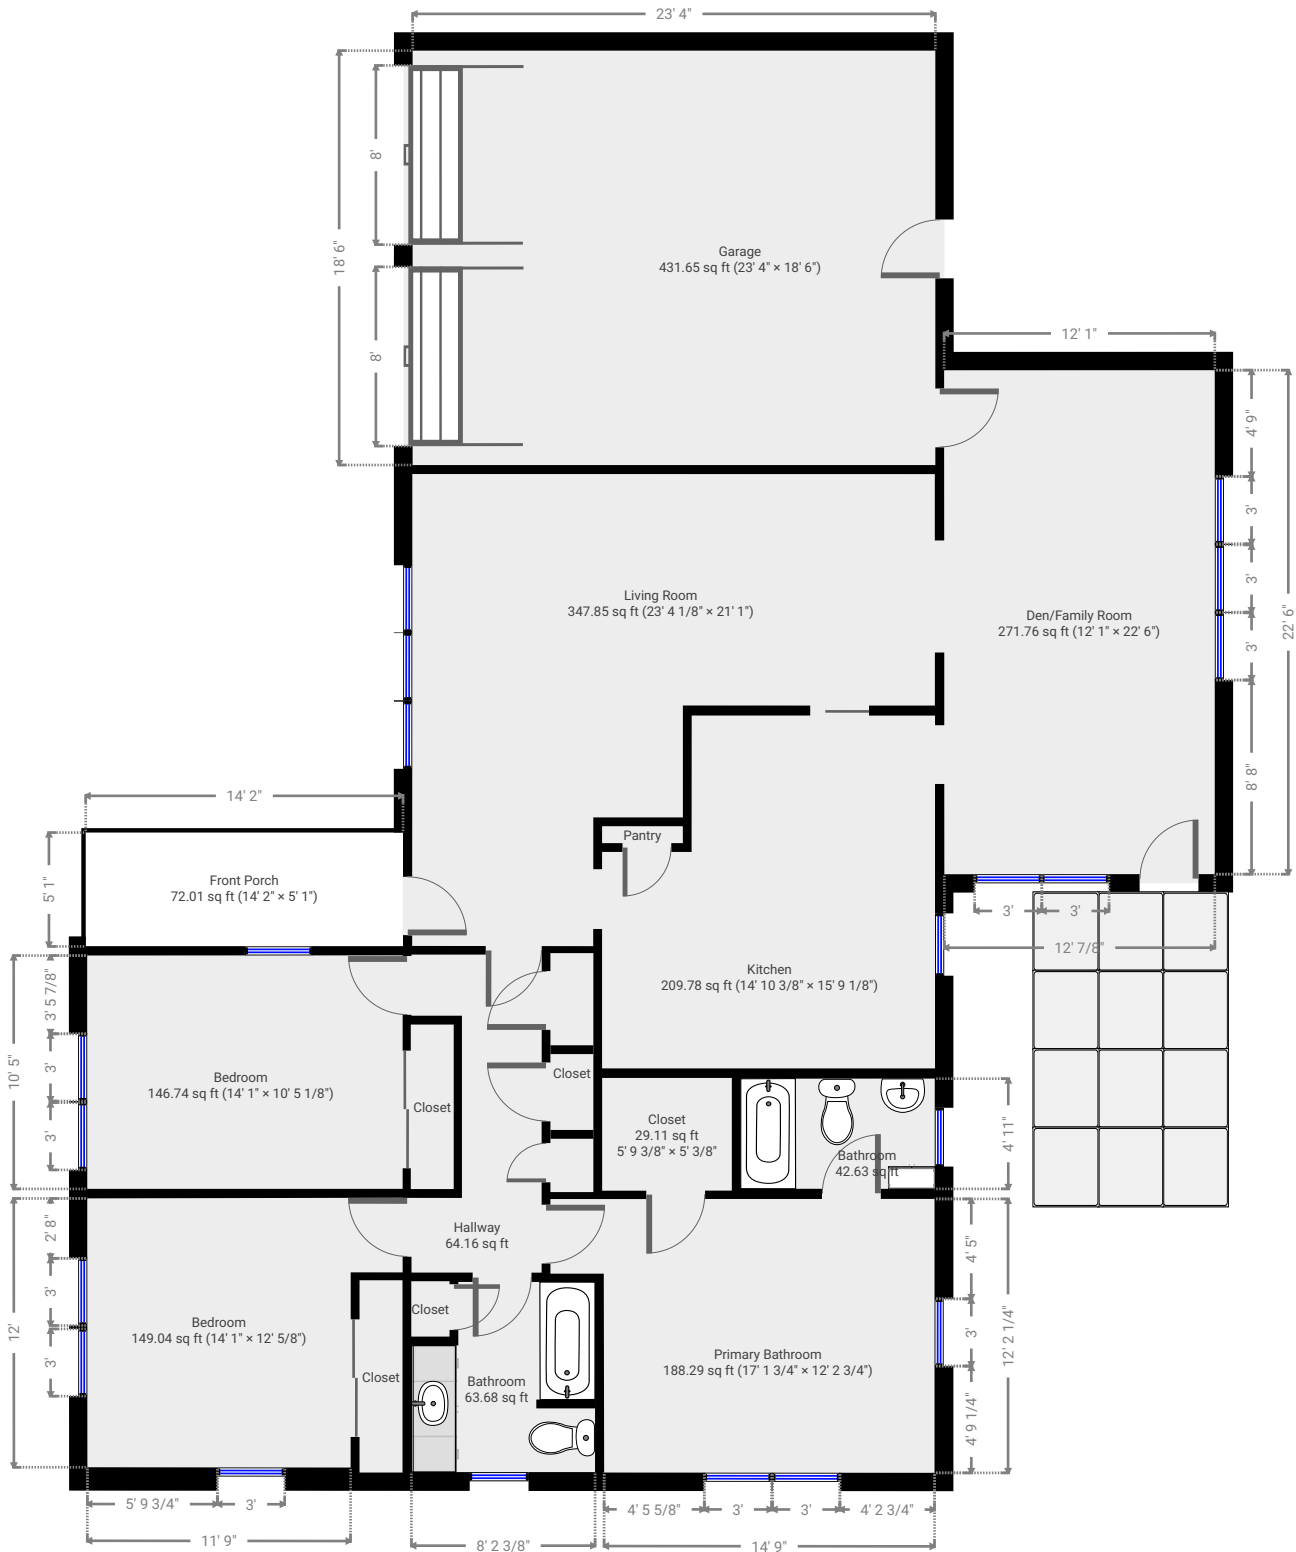

TOTAL AREA: 2282.94 sq ft • LIVING AREA: 1804.95 sq ft • FLOORS: 1 • ROOMS: 4

▼ Ground Floor

TOTAL AREA: 2282.94 sq ft • LIVING AREA: 1804.95 sq ft • ROOMS: 4

THIS FLOORPLAN IS PROVIDED WITHOUT WARRANTY OF ANY KIND. SENSOPIA DISCLAIMS ANY WARRANTY INCLUDING, WITHOUT LIMITATION, SATISFACTORY QUALITY OR ACCURACY OF DIMENSIONS.