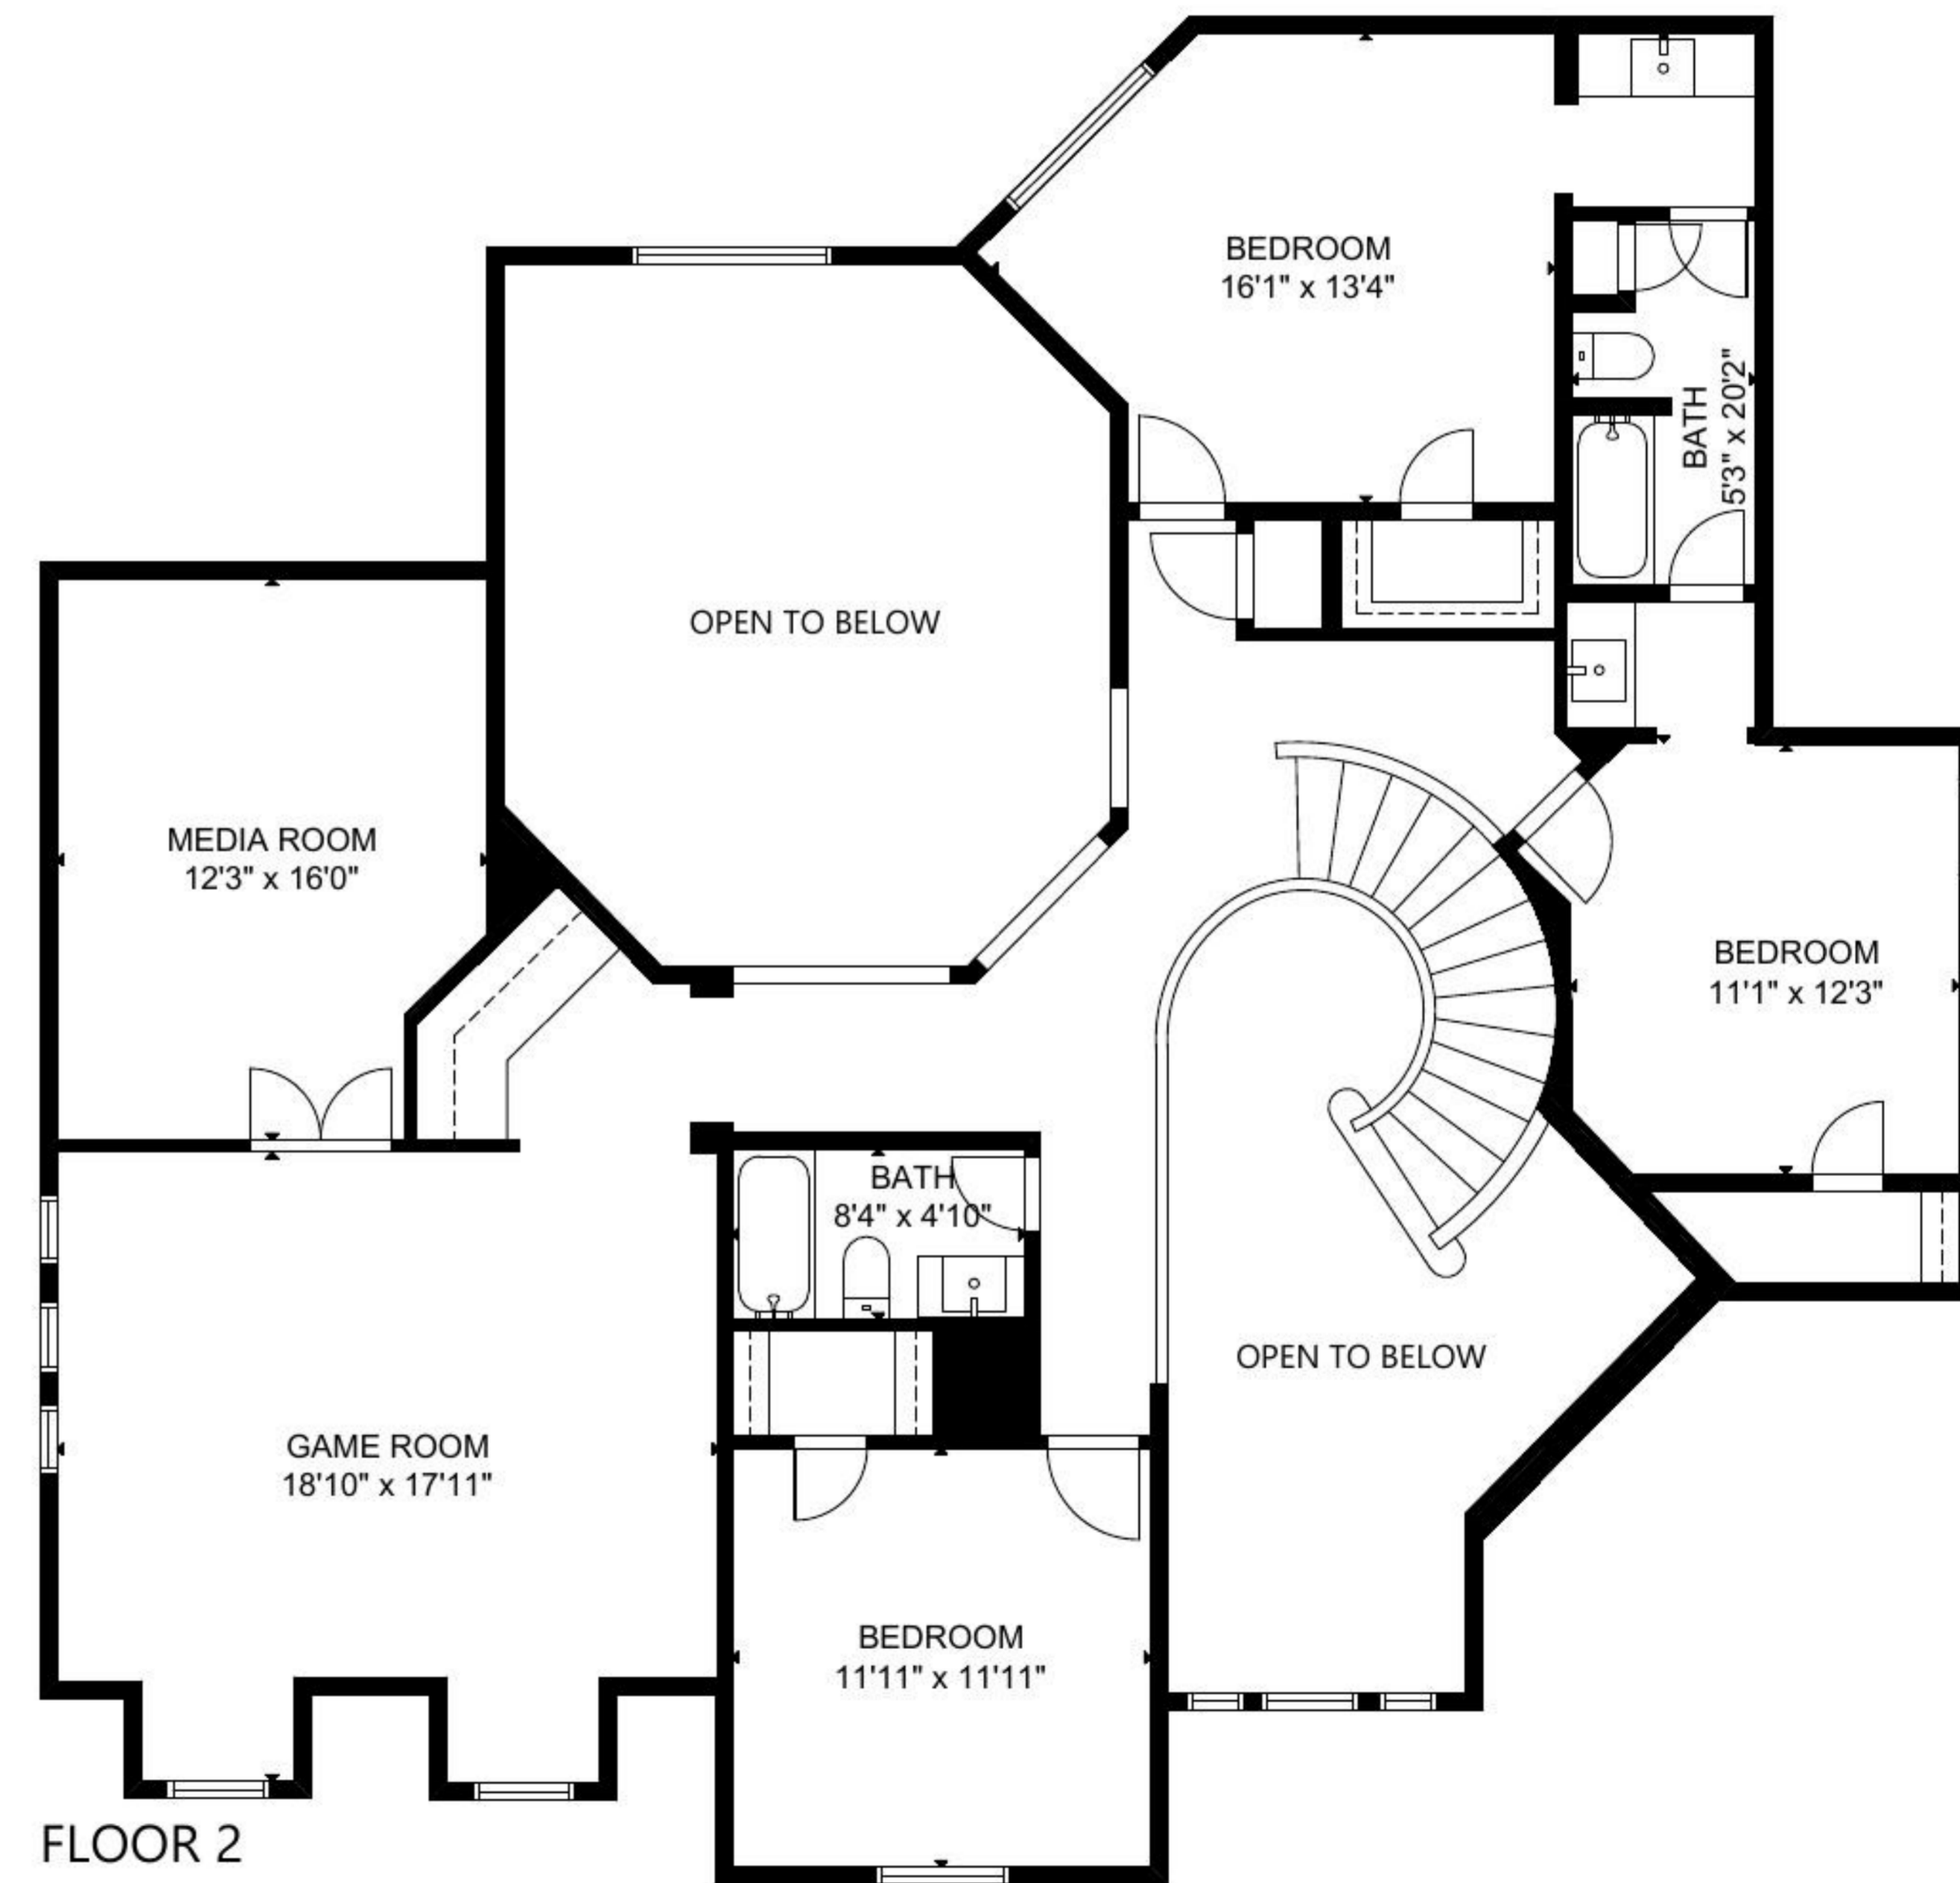

12715 Kinkaid Meadows Lane, Humble, TX, 77346, US

GROSS INTERNAL AREA
TOTAL: 4,024 sq ft
FLOOR 1: 2,473 sq ft, FLOOR 2: 1,551 sq ft
EXCLUDED AREA: GARAGE: 596 sq ft, COVERED PORCH: 219 sq ft
SIZE AND DIMENSIONS ARE APPROXIMATE, ACTUAL MAY VARY.