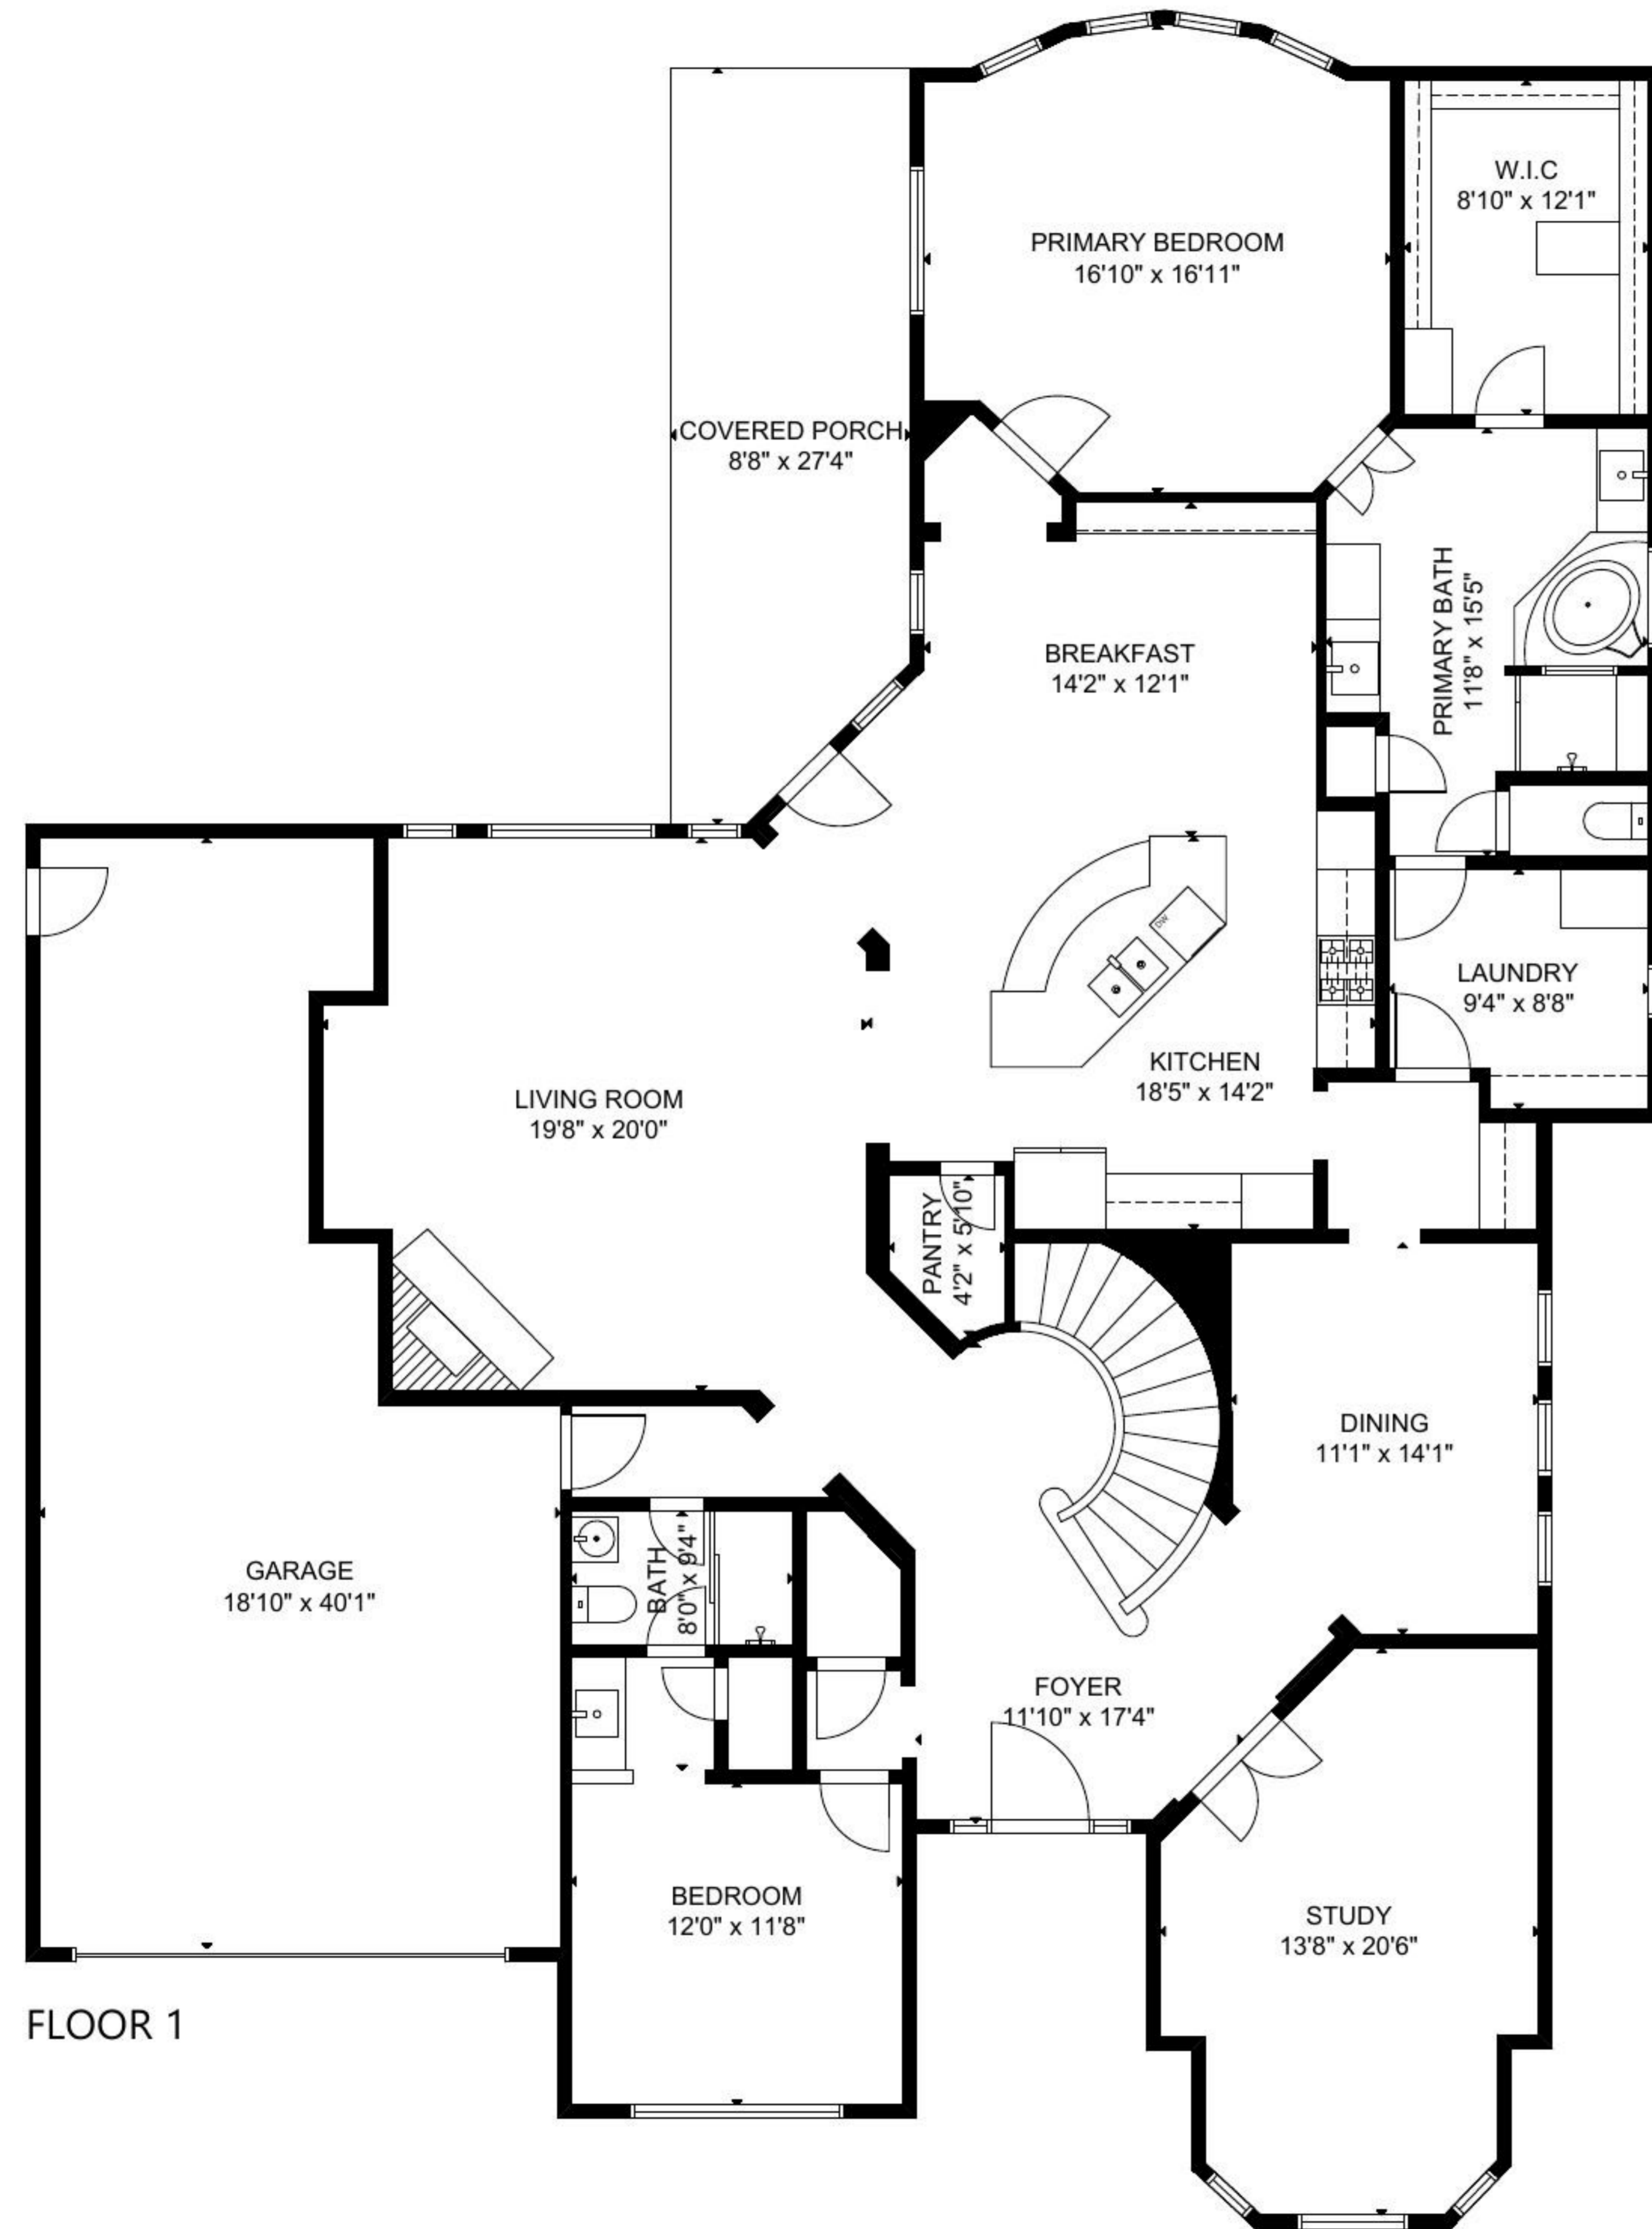

12715 Kinkaid Meadows Lane, Humble, TX, 77346, US

GROSS INTERNAL AREA
TOTAL: 4,024 sq ft
FLOOR 1: 2,473 sq ft, FLOOR 2: 1,551 sq ft
EXCLUDED AREA: GARAGE: 596 sq ft, COVERED PORCH: 219 sq ft
SIZE AND DIMENSIONS ARE APPROXIMATE, ACTUAL MAY VARY.