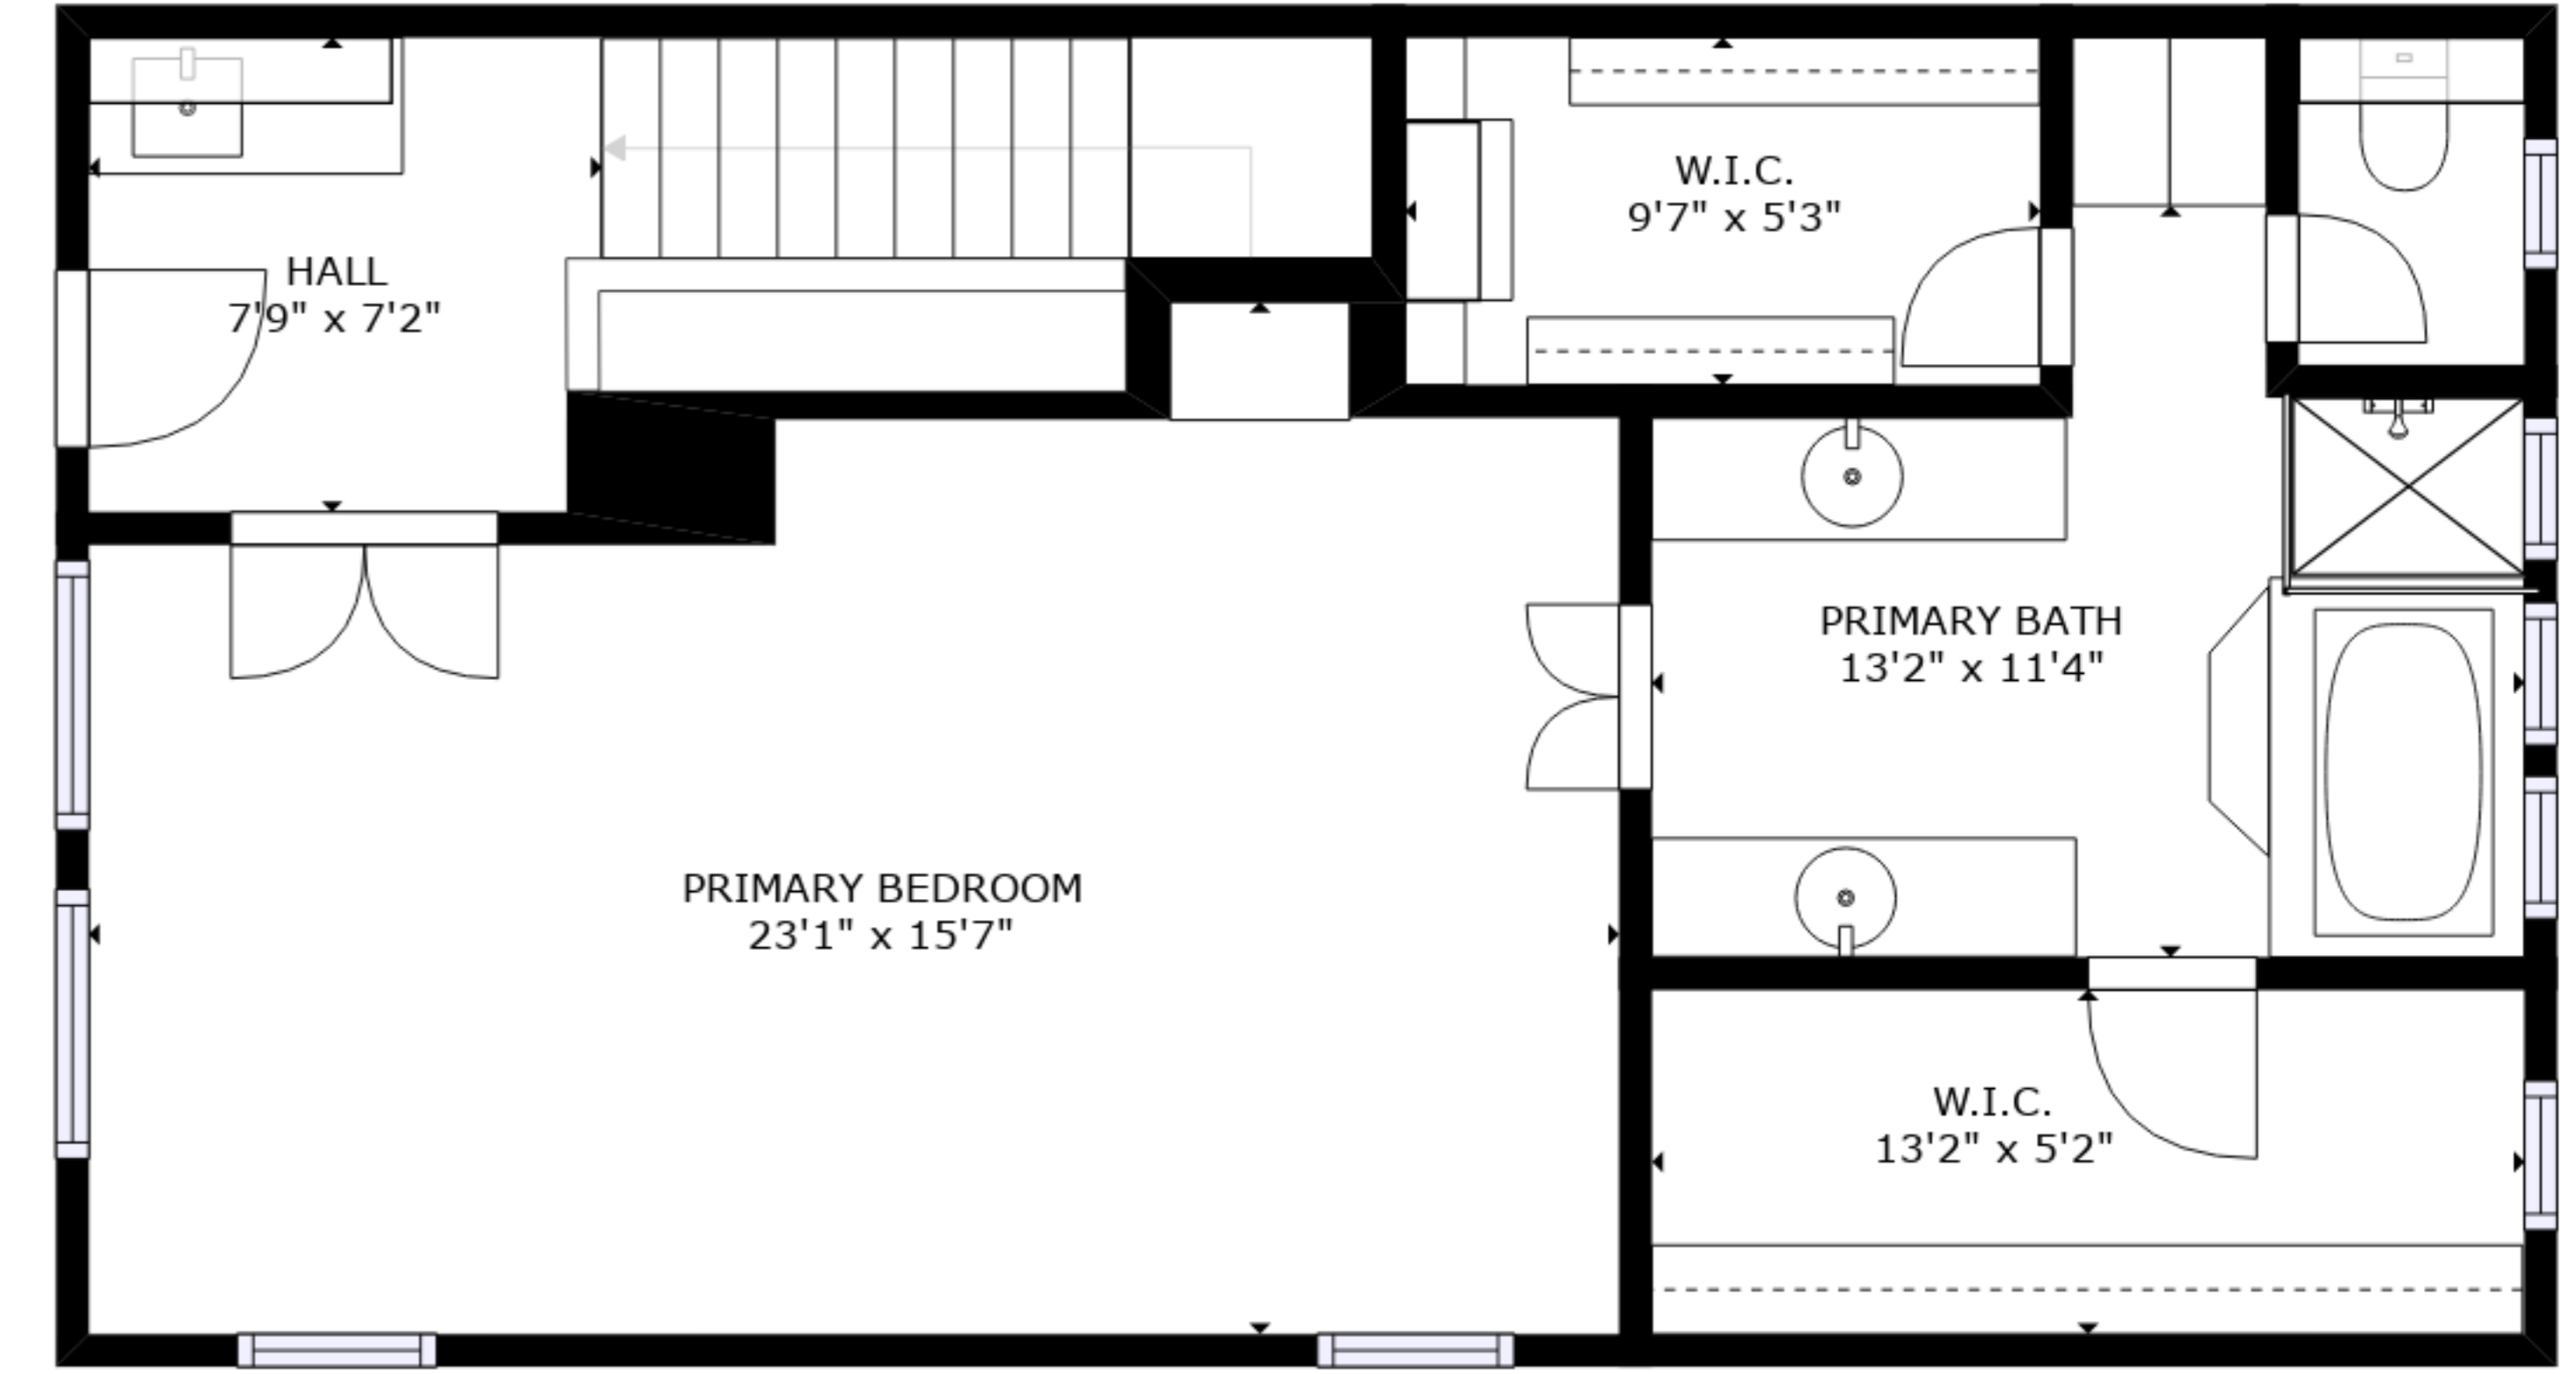

FLOOR 2

FLOOR 4

FLOOR 1

FLOOR 3

GROSS INTERNAL AREA
 FLOOR 1: 531 sq. ft, FLOOR 2: 895 sq. ft
 FLOOR 3: 378 sq. ft, FLOOR 4: 708 sq. ft
 TOTAL: 2511 sq. ft

SIZES AND DIMENSIONS ARE APPROXIMATE, ACTUAL MAY VARY.