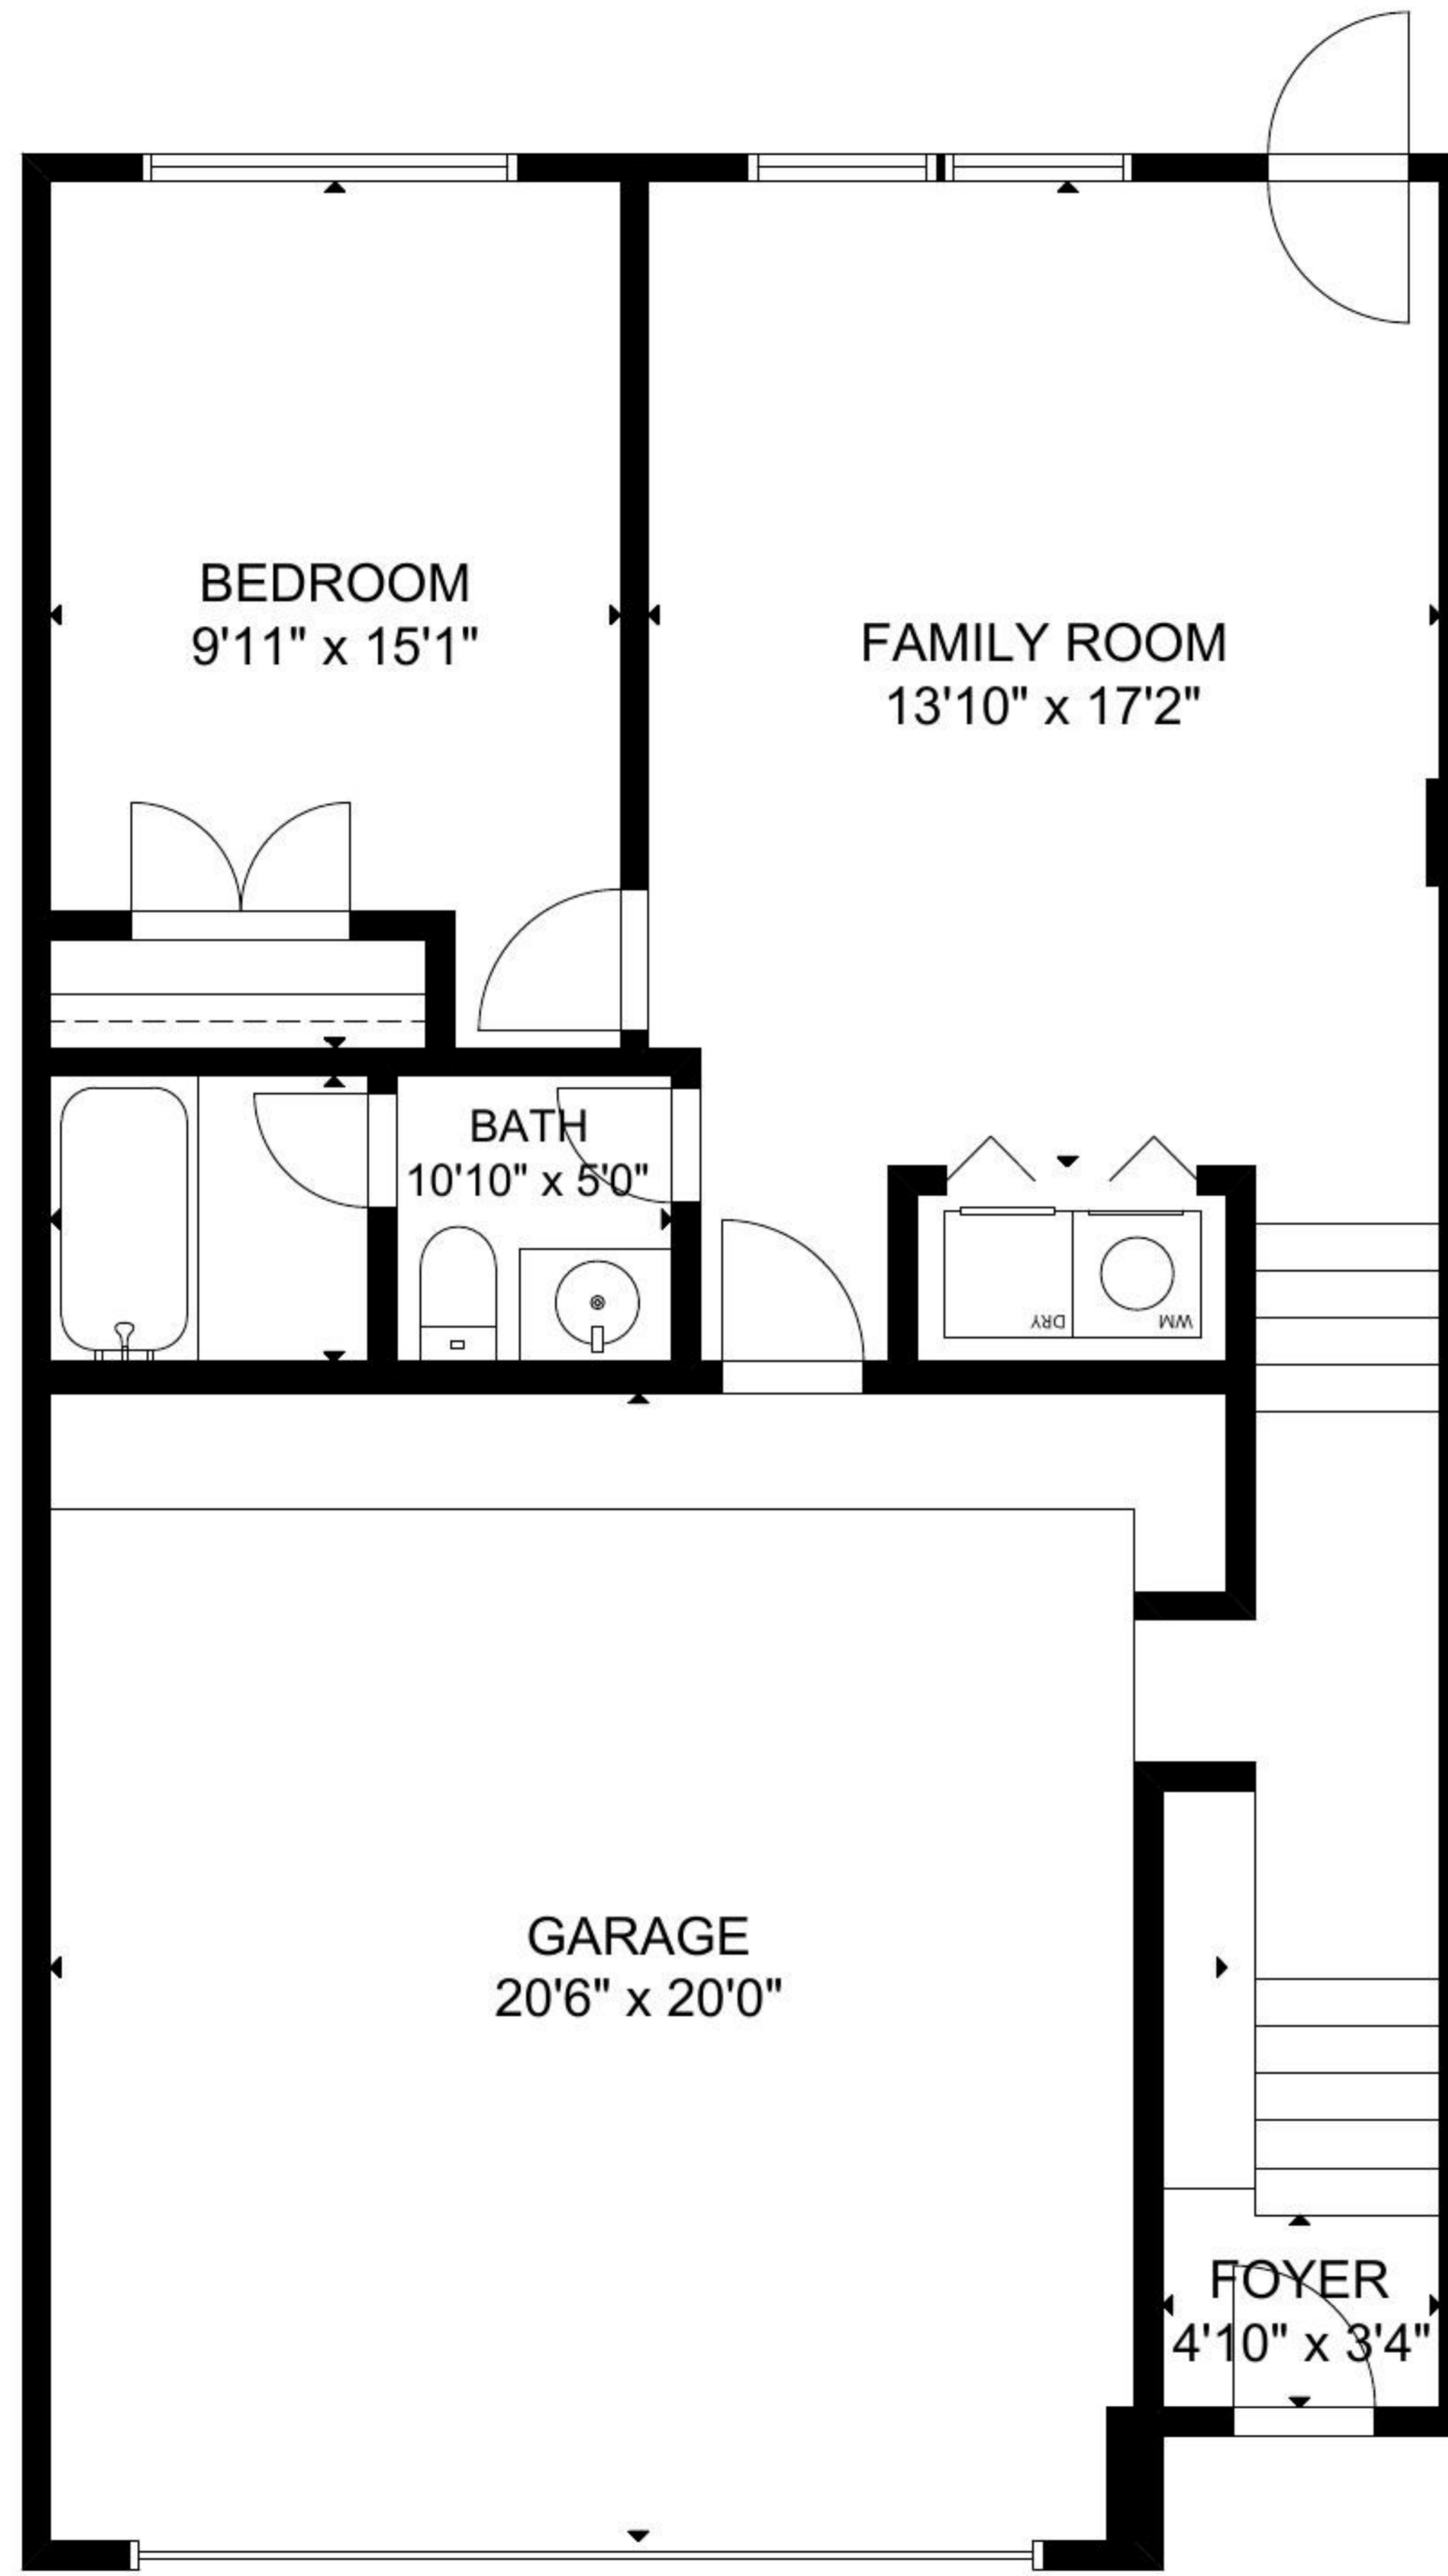

1308 St1308 Studer St Houston TX 77007

FLOOR 1

FLOOR 2

GROSS INTERNAL AREA

TOTAL: 1,565 sq ft

FLOOR 1: 579 sq ft, FLOOR 2: 986 sq ft

EXCLUDED AREA: GARAGE: 383 sq ft

SIZE AND DIMENSIONS ARE APPROXIMATE, ACTUAL MAY VARY.