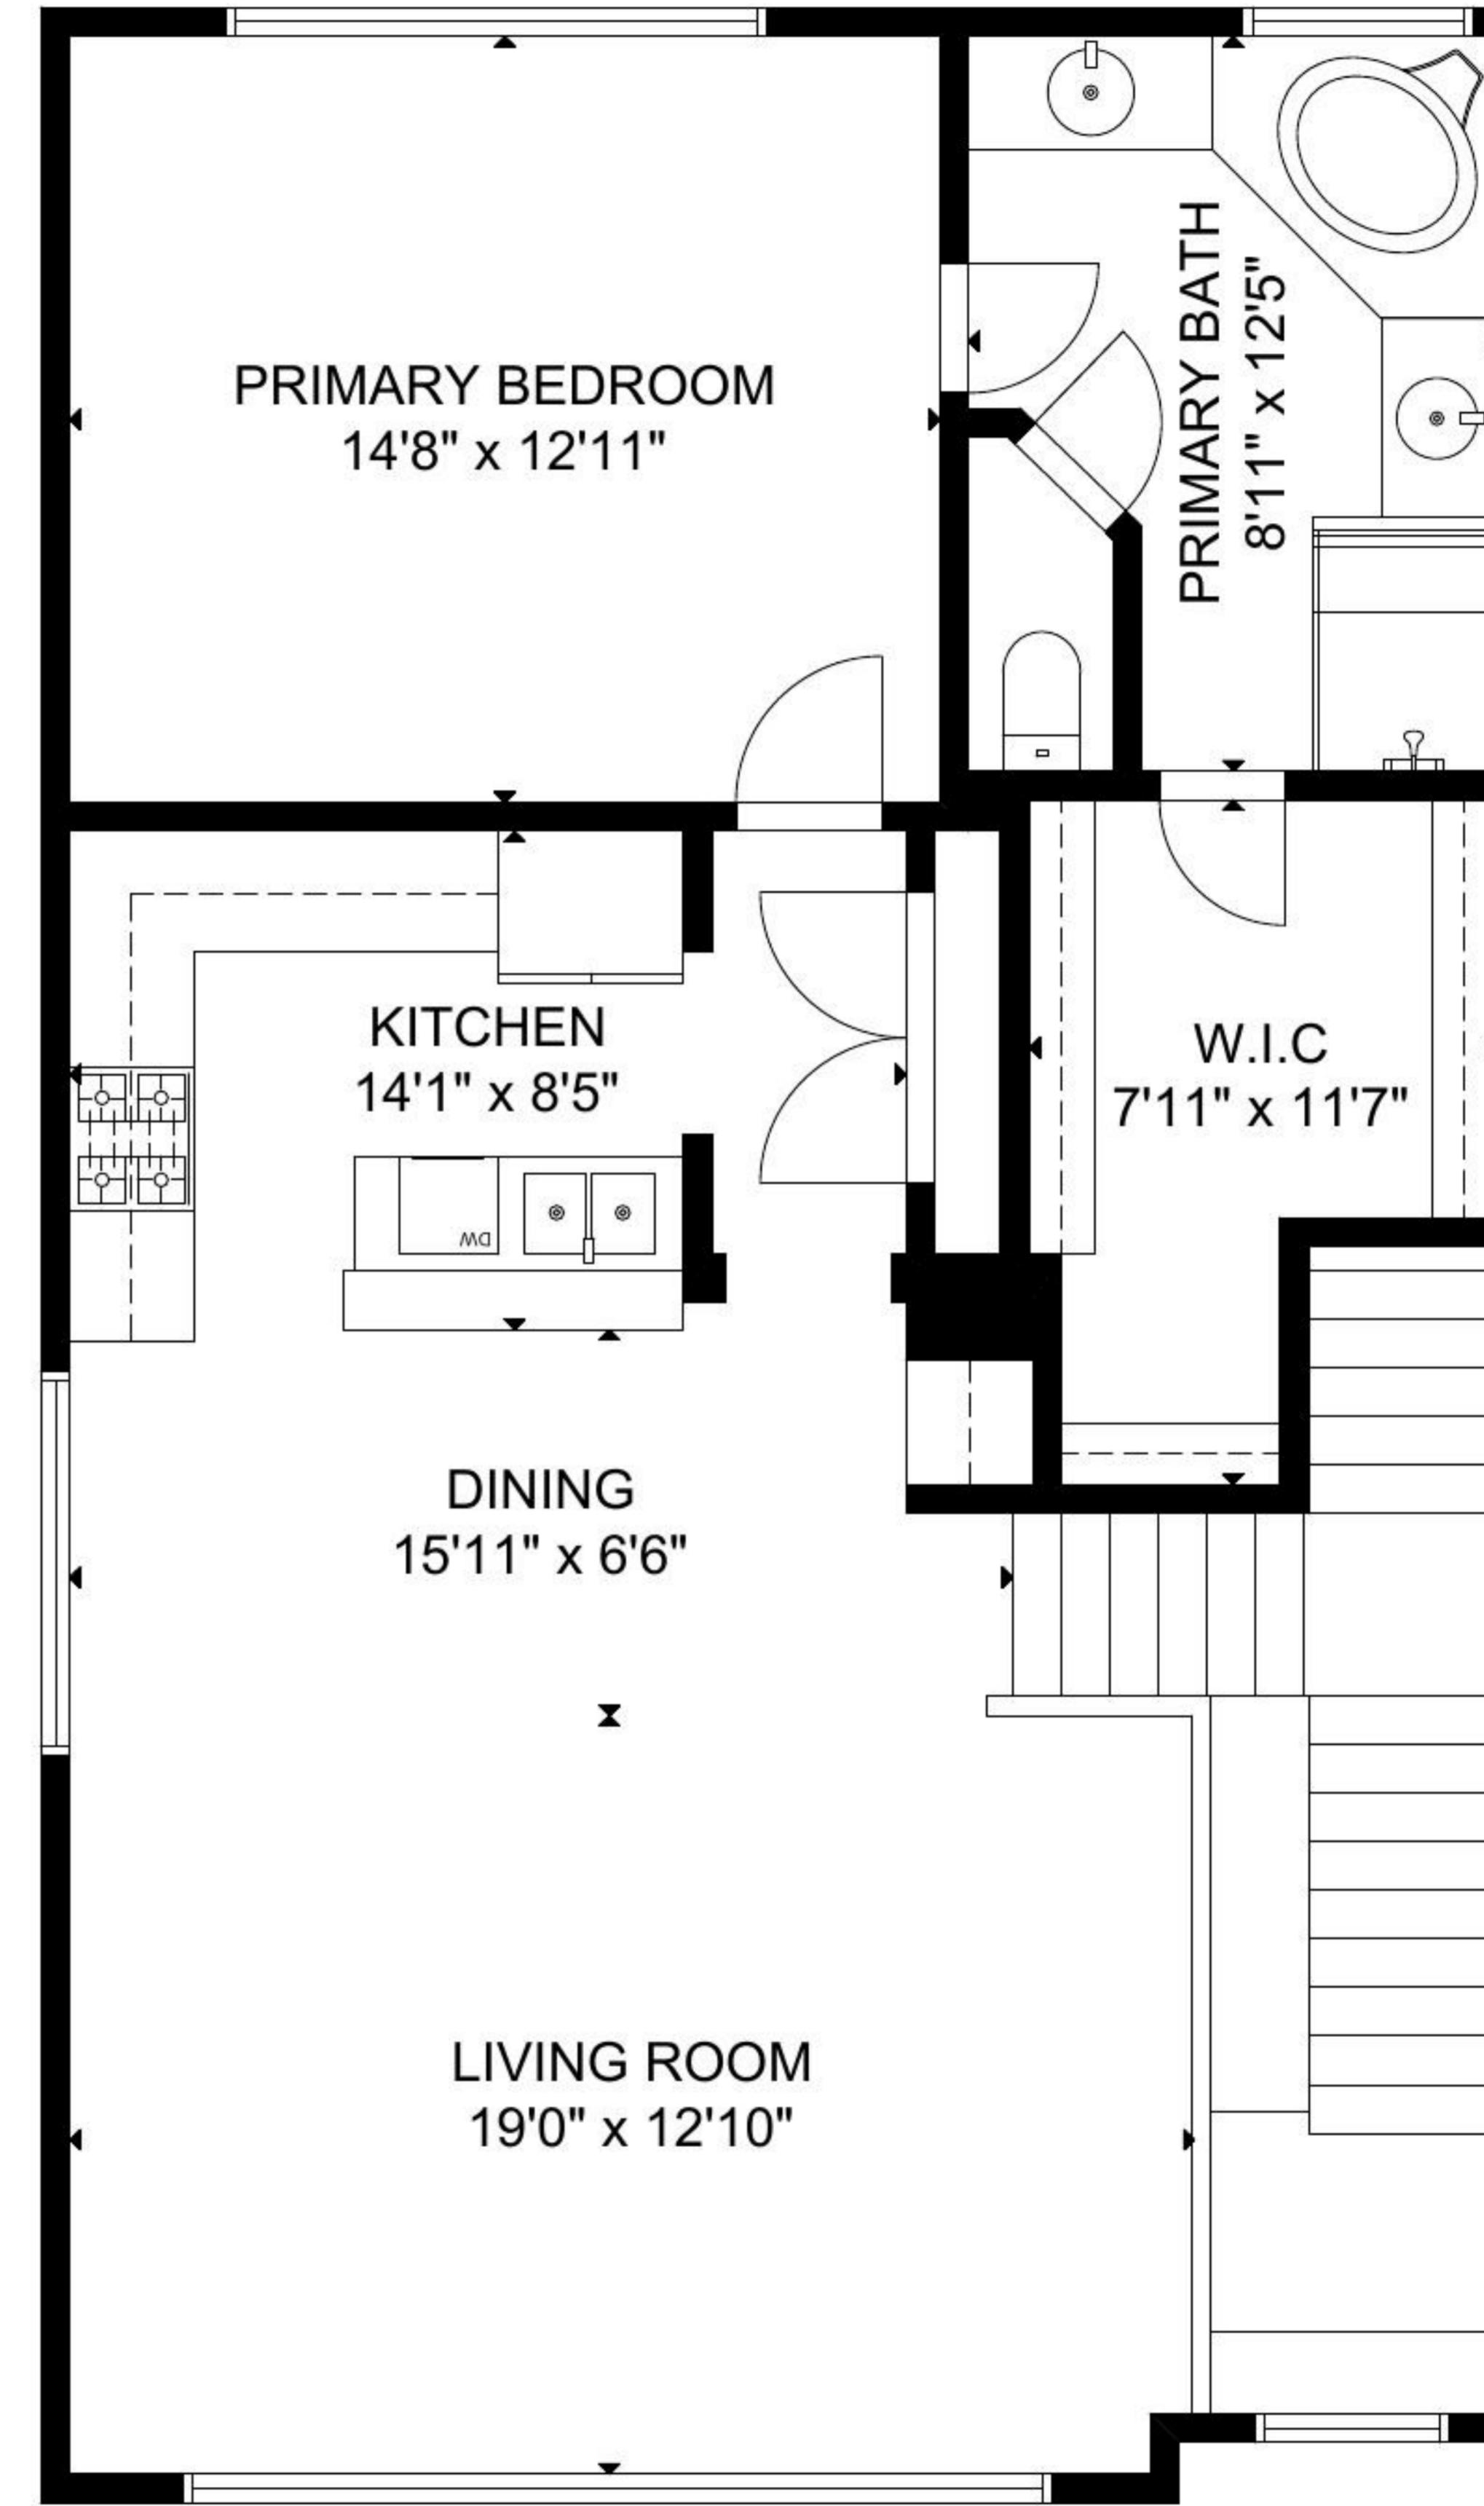

1308 St1308 Studer St Houston TX 77007

FLOOR 1

FLOOR 2

GROSS INTERNAL AREA

TOTAL: 1,565 sq ft

FLOOR 1: 579 sq ft, FLOOR 2: 986 sq ft

EXCLUDED AREA: GARAGE: 383 sq ft

SIZE AND DIMENSIONS ARE APPROXIMATE, ACTUAL MAY VARY.