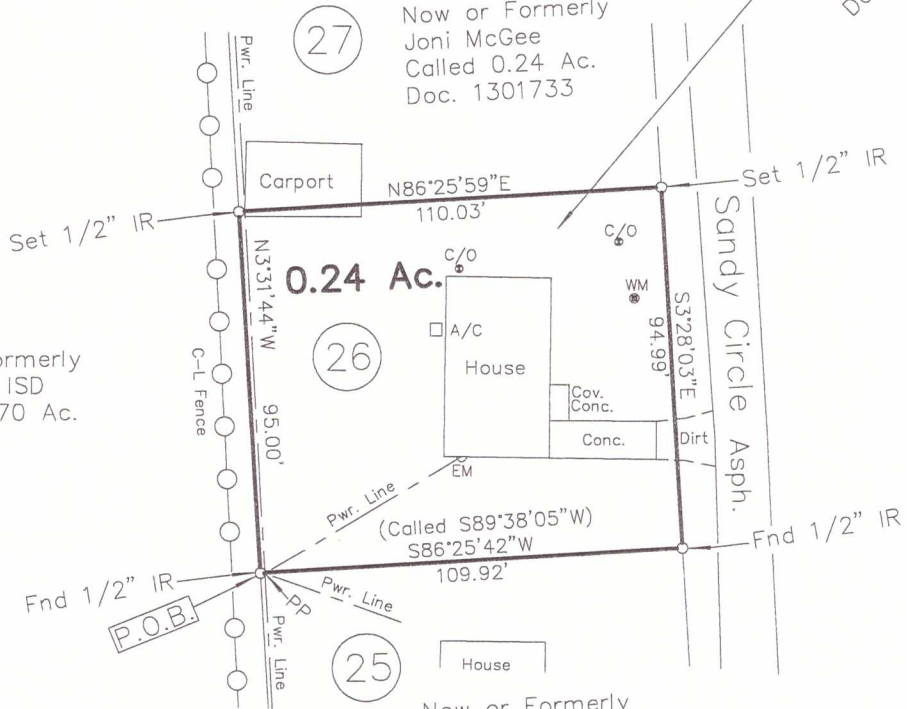

Now or Formerly
Michael & Lenora Stubbs
Called 0.24 Ac.
Doc. 20221246

Now or Formerly
Joni McGee
Called 0.24 Ac.
Doc. 1301733

Now or Formerly
Grapeland ISD
Called 12.70 Ac.
305/488

Now or Formerly
Cathy Mae Lott
Called 0.24 Ac.
933/135

WM. BURKE SUR., A-170
Houston County, Texas
City of Grapeland
Northview Addition, Lot 26
Vol. 1, Pg. 149, H.C.P.R.
1" = 50'
July 20, 2022

C.R. Hodges

Property Address:
211 Sandy Circle
Grapeland, Texas 75844