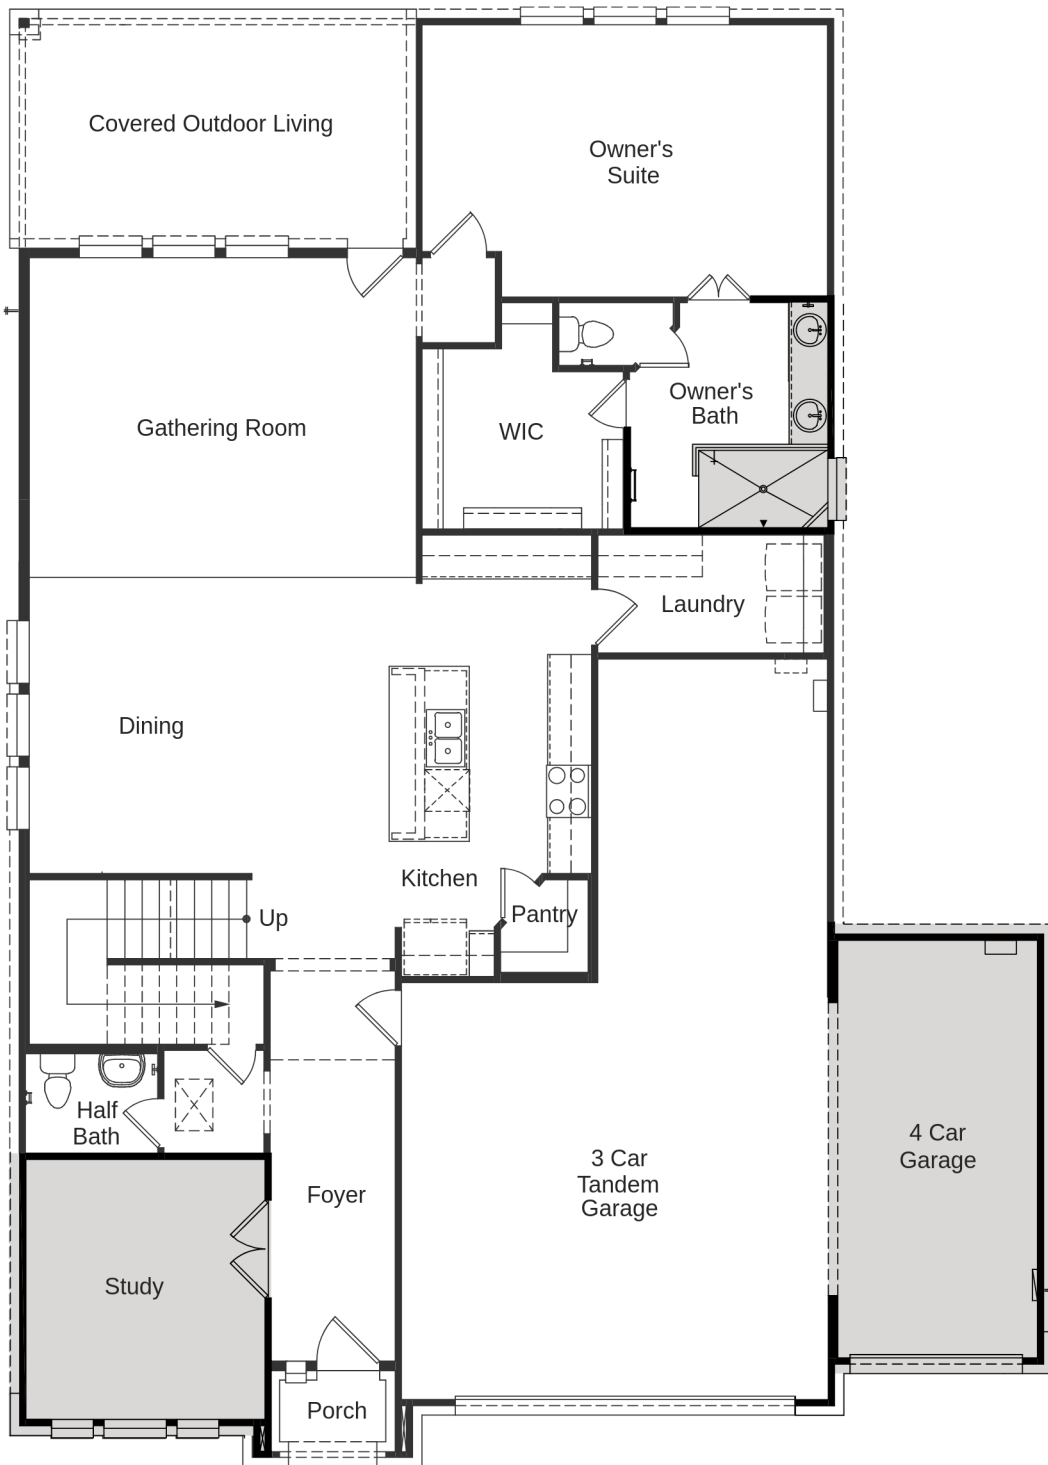

## BORDEAUX

2,952 - 2,971 SQ. FT. | 2 FLOORS | 4-6 BEDS | 3-5.5 BATH | 2-4-CAR GARAGE

PLAN BORDEAUX 2,952 - 2,971 SQ. FT. | 2 FL | 4-6 BED | 3-5.5 BTH | 2-4-CAR GRG.

## Elevation D

**PLAN BORDEAUX 2,952 - 2,971 SQ. FT. | 2 FL | 4-6 BED | 3-5.5 BTH | 2-4-CAR GRG.**

**PLAN** BORDEAUX 2,952 - 2,971 SQ. FT. | 2 FL | 4-6 BED | 3-5.5 BTH | 2-4-CAR GRG.

**PLAN** BORDEAUX 2,952 - 2,971 SQ. FT. | 2 FL | 4-6 BED | 3-5.5 BTH | 2-4-CAR GRG.**Floor 1**