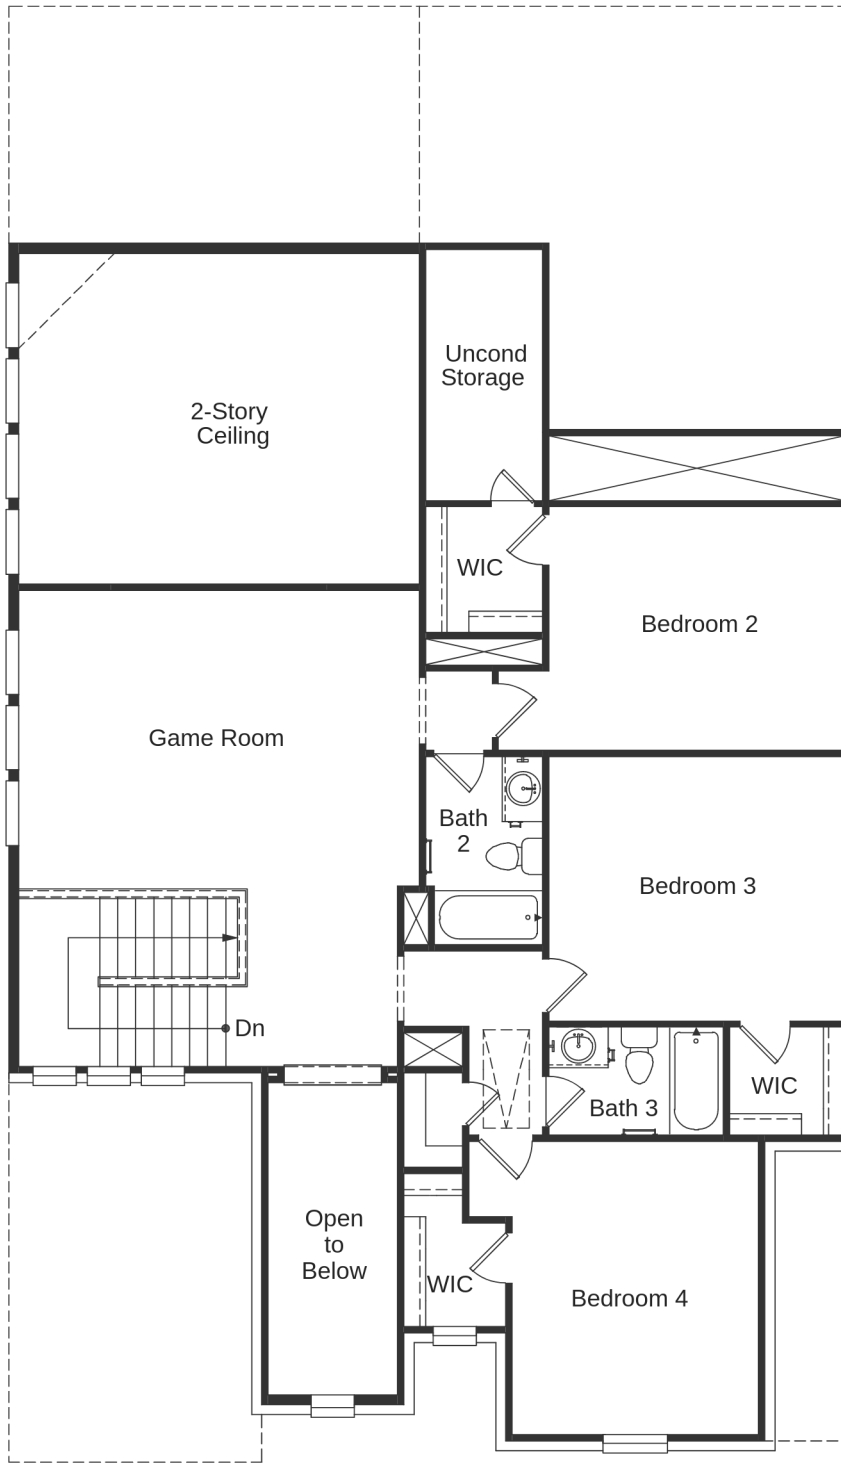

## BORDEAUX

2,952 - 2,971 SQ. FT. | 2 FLOORS | 4-6 BEDS | 3-5.5 BATH | 2-4-CAR GARAGE

PLAN BORDEAUX 2,952 - 2,971 SQ. FT. | 2 FL | 4-6 BED | 3-5.5 BTH | 2-4-CAR GRG.

## Elevation D

**PLAN BORDEAUX 2,952 - 2,971 SQ. FT. | 2 FL | 4-6 BED | 3-5.5 BTH | 2-4-CAR GRG.**

**PLAN** BORDEAUX 2,952 - 2,971 SQ. FT. | 2 FL | 4-6 BED | 3-5.5 BTH | 2-4-CAR GRG.

**PLAN** BORDEAUX 2,952 - 2,971 SQ. FT. | 2 FL | 4-6 BED | 3-5.5 BTH | 2-4-CAR GRG.**Floor 1**