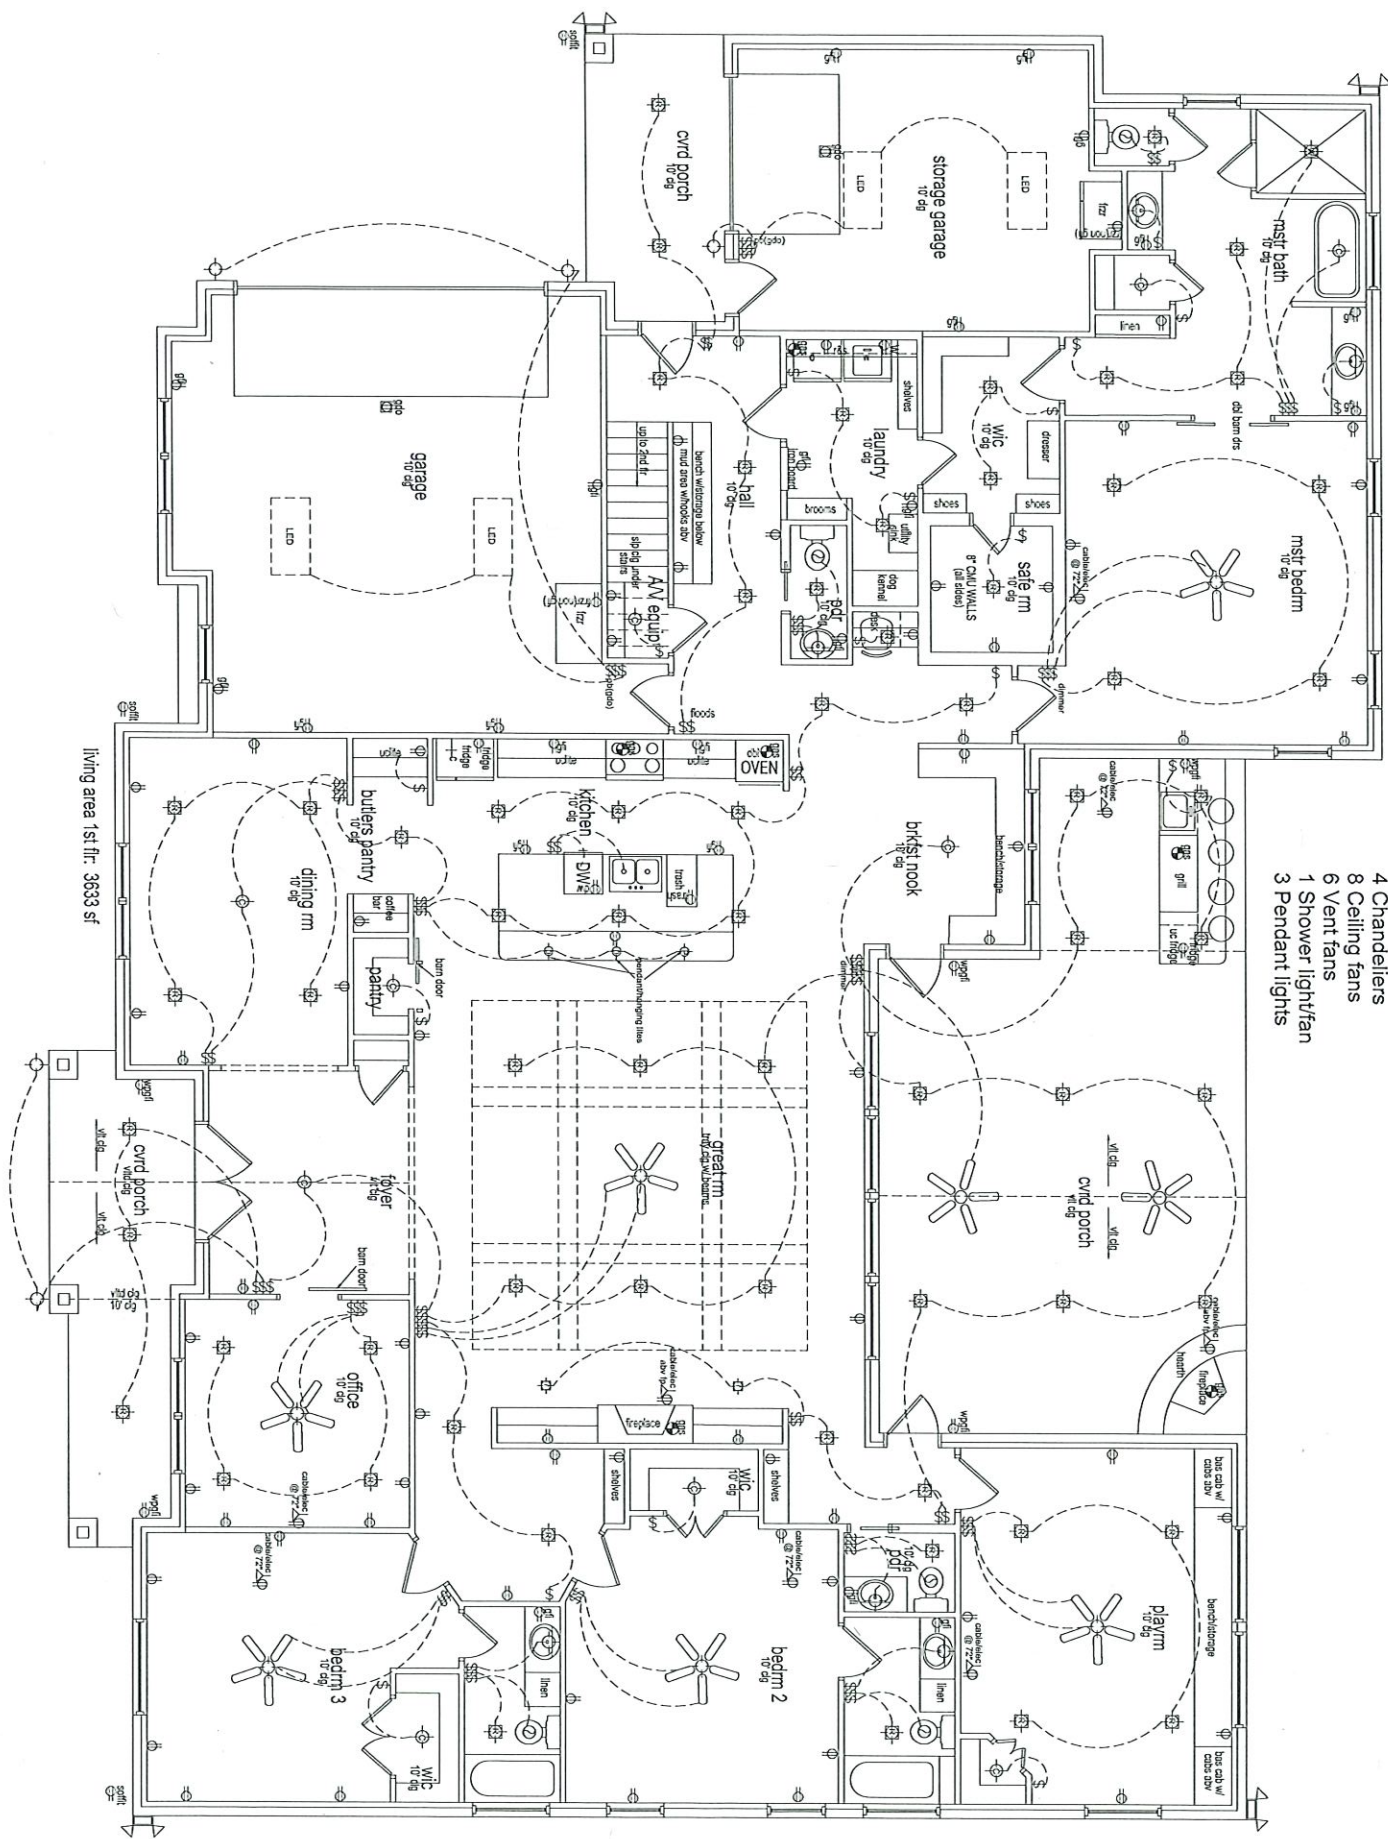

living area 1st flr. 3633 sf

living area 1st flr. 3633 sf

- 76 LED Can Lights
- 4 LED Shop Lights
- 7 Vanity Fixtures
- 5 Closet fixtures
- 4 Chandeliers
- 8 Ceiling fans
- 6 Vent fans
- 1 Shower light/fan
- 3 Pendant lights

- 86 Receptacle
- 23 GFI Receptacle
- 5 WGFI Receptacle

living area 2nd flr: 374 sf