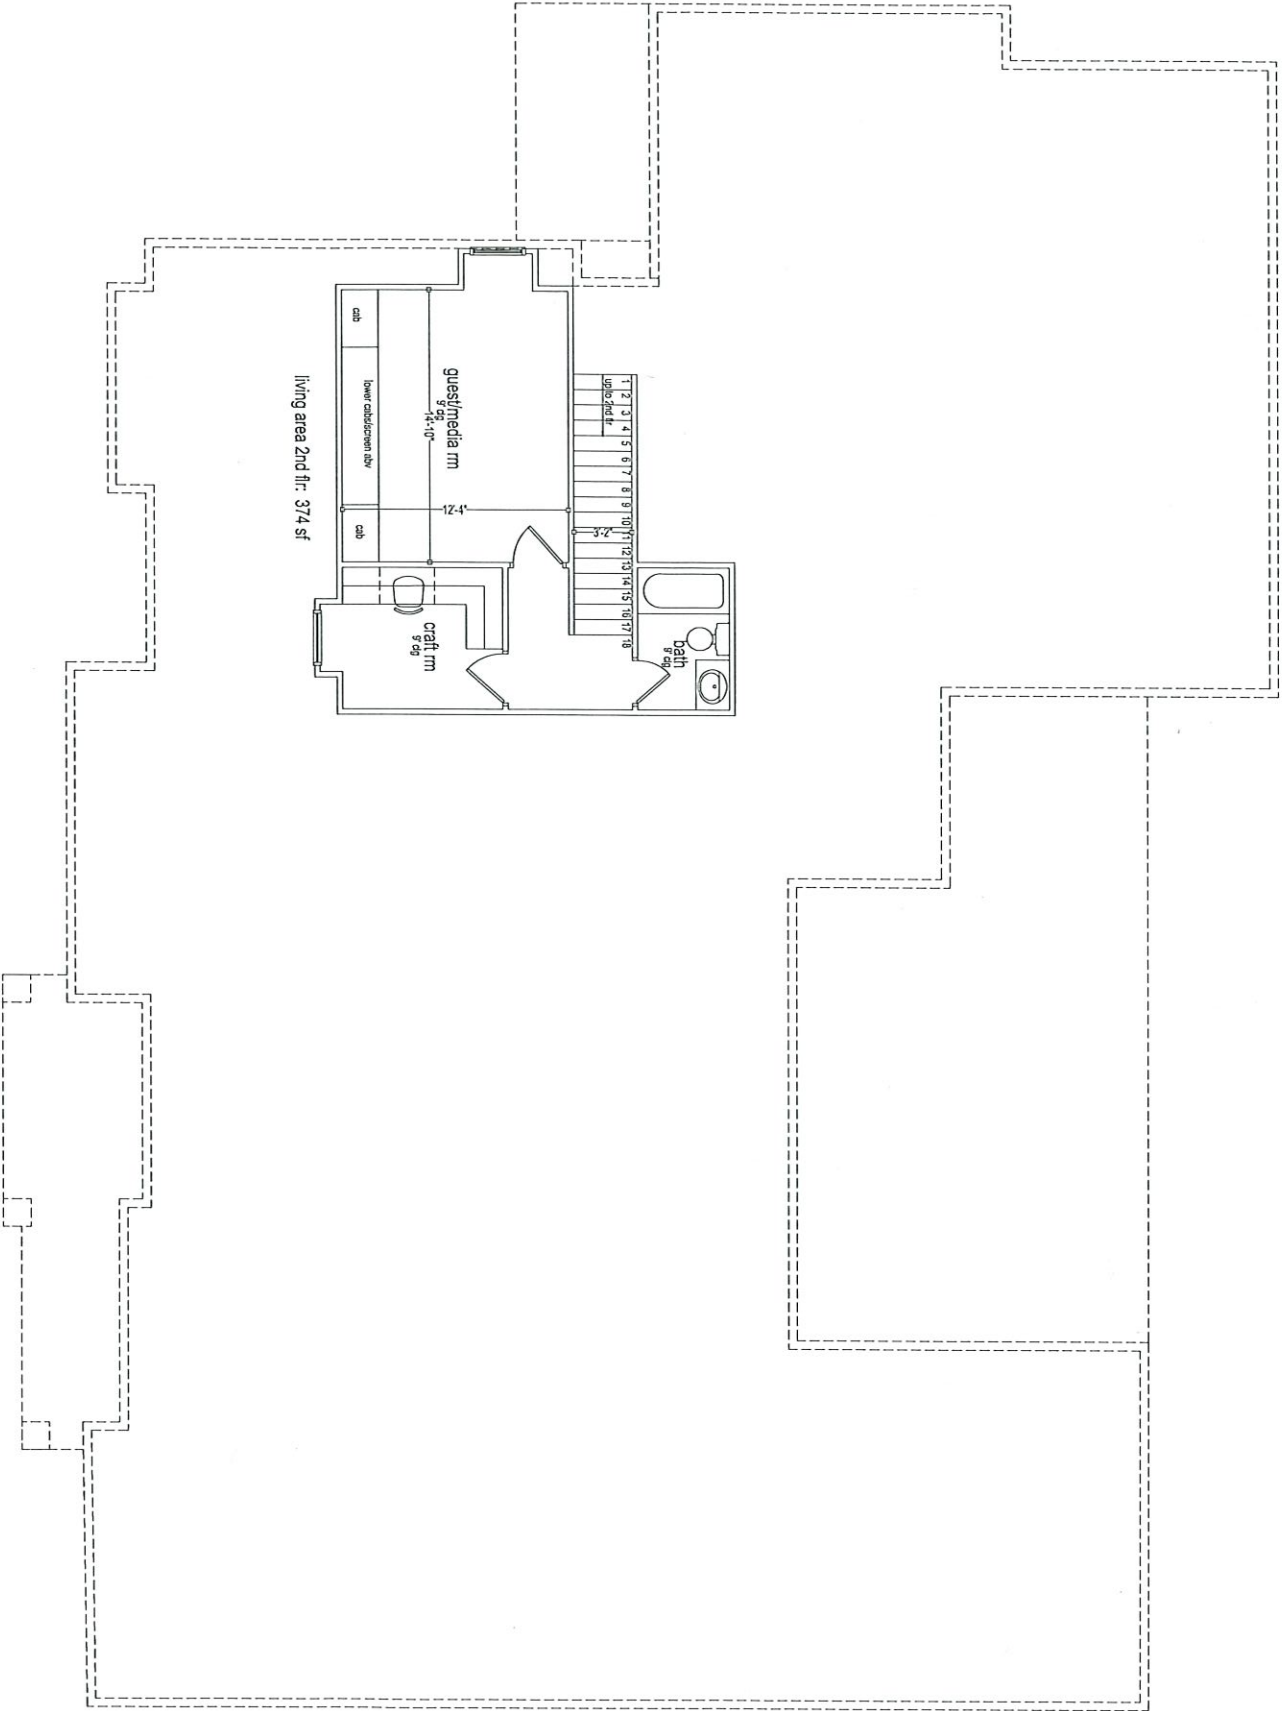

living area 1st flr. 3633 sf

living area 1st flr. 3633 sf

- 76 LED Can Lights
- 4 LED Shop Lights
- 7 Vanity Fixtures
- 5 Closet fixtures
- 4 Chandeliers
- 8 Ceiling fans
- 6 Vent fans
- 1 Shower light/fan
- 3 Pendant lights

- 86 Receptacle
- 23 GFI Receptacle
- 5 WGFI Receptacle

living area 2nd flr: 374 sf