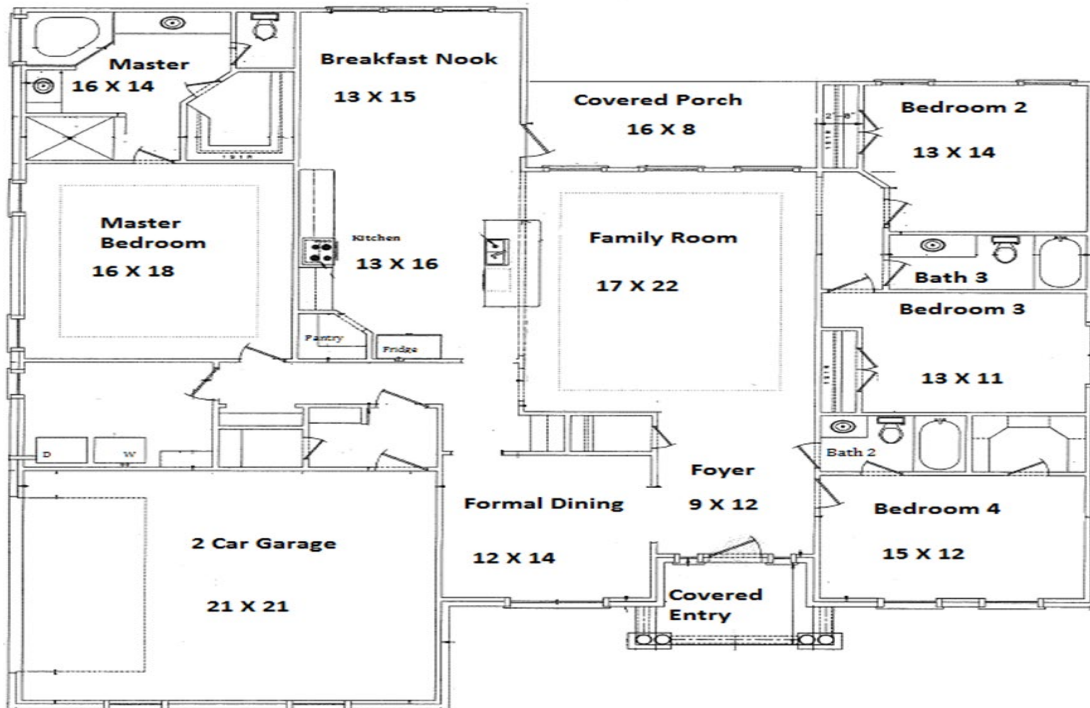

TRAVIS

- Sq. Footage - 2,631'
- Bedrooms - 4
- Bathrooms - 3
- Garage - 2
- Formal Dining/Study

FLOOR PLANS AND ELEVATIONS ARE SUBJECT TO CHANGE AT BUILDERS DISCRETION. DIMENSIONS ARE APPROXIMATE.