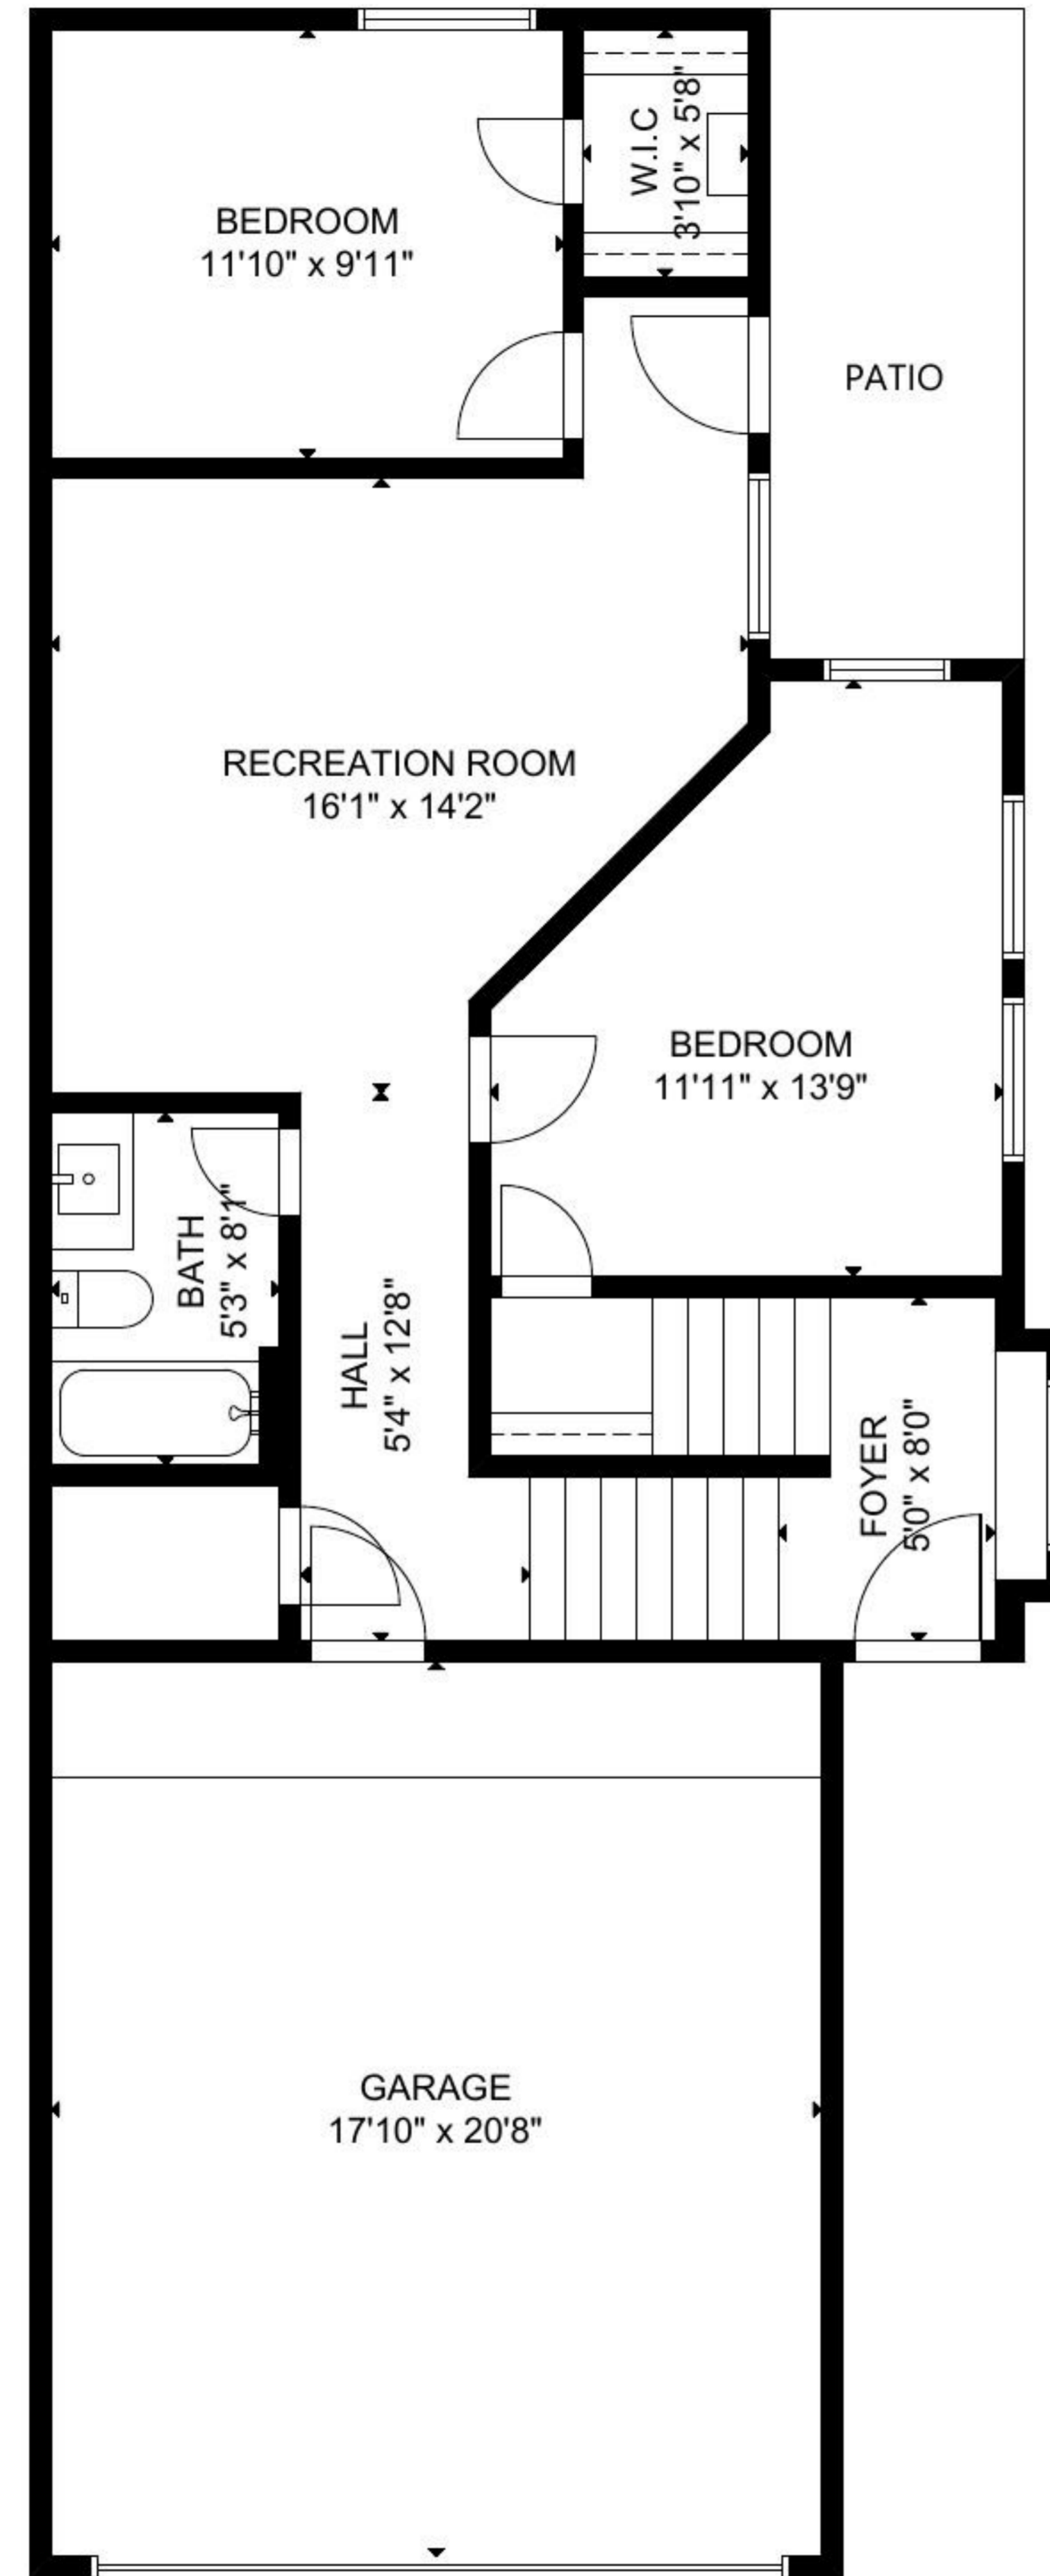

18539 Triana Bend Ln Humble TX 77346

FLOOR 1

FLOOR 2

GROSS INTERNAL AREA

TOTAL: 1,876 sq ft

FLOOR 1: 736 sq ft, FLOOR 2: 1,140 sq ft

EXCLUDED AREA: GARAGE: 368 sq ft

SIZE AND DIMENSIONS ARE APPROXIMATE, ACTUAL MAY VARY.