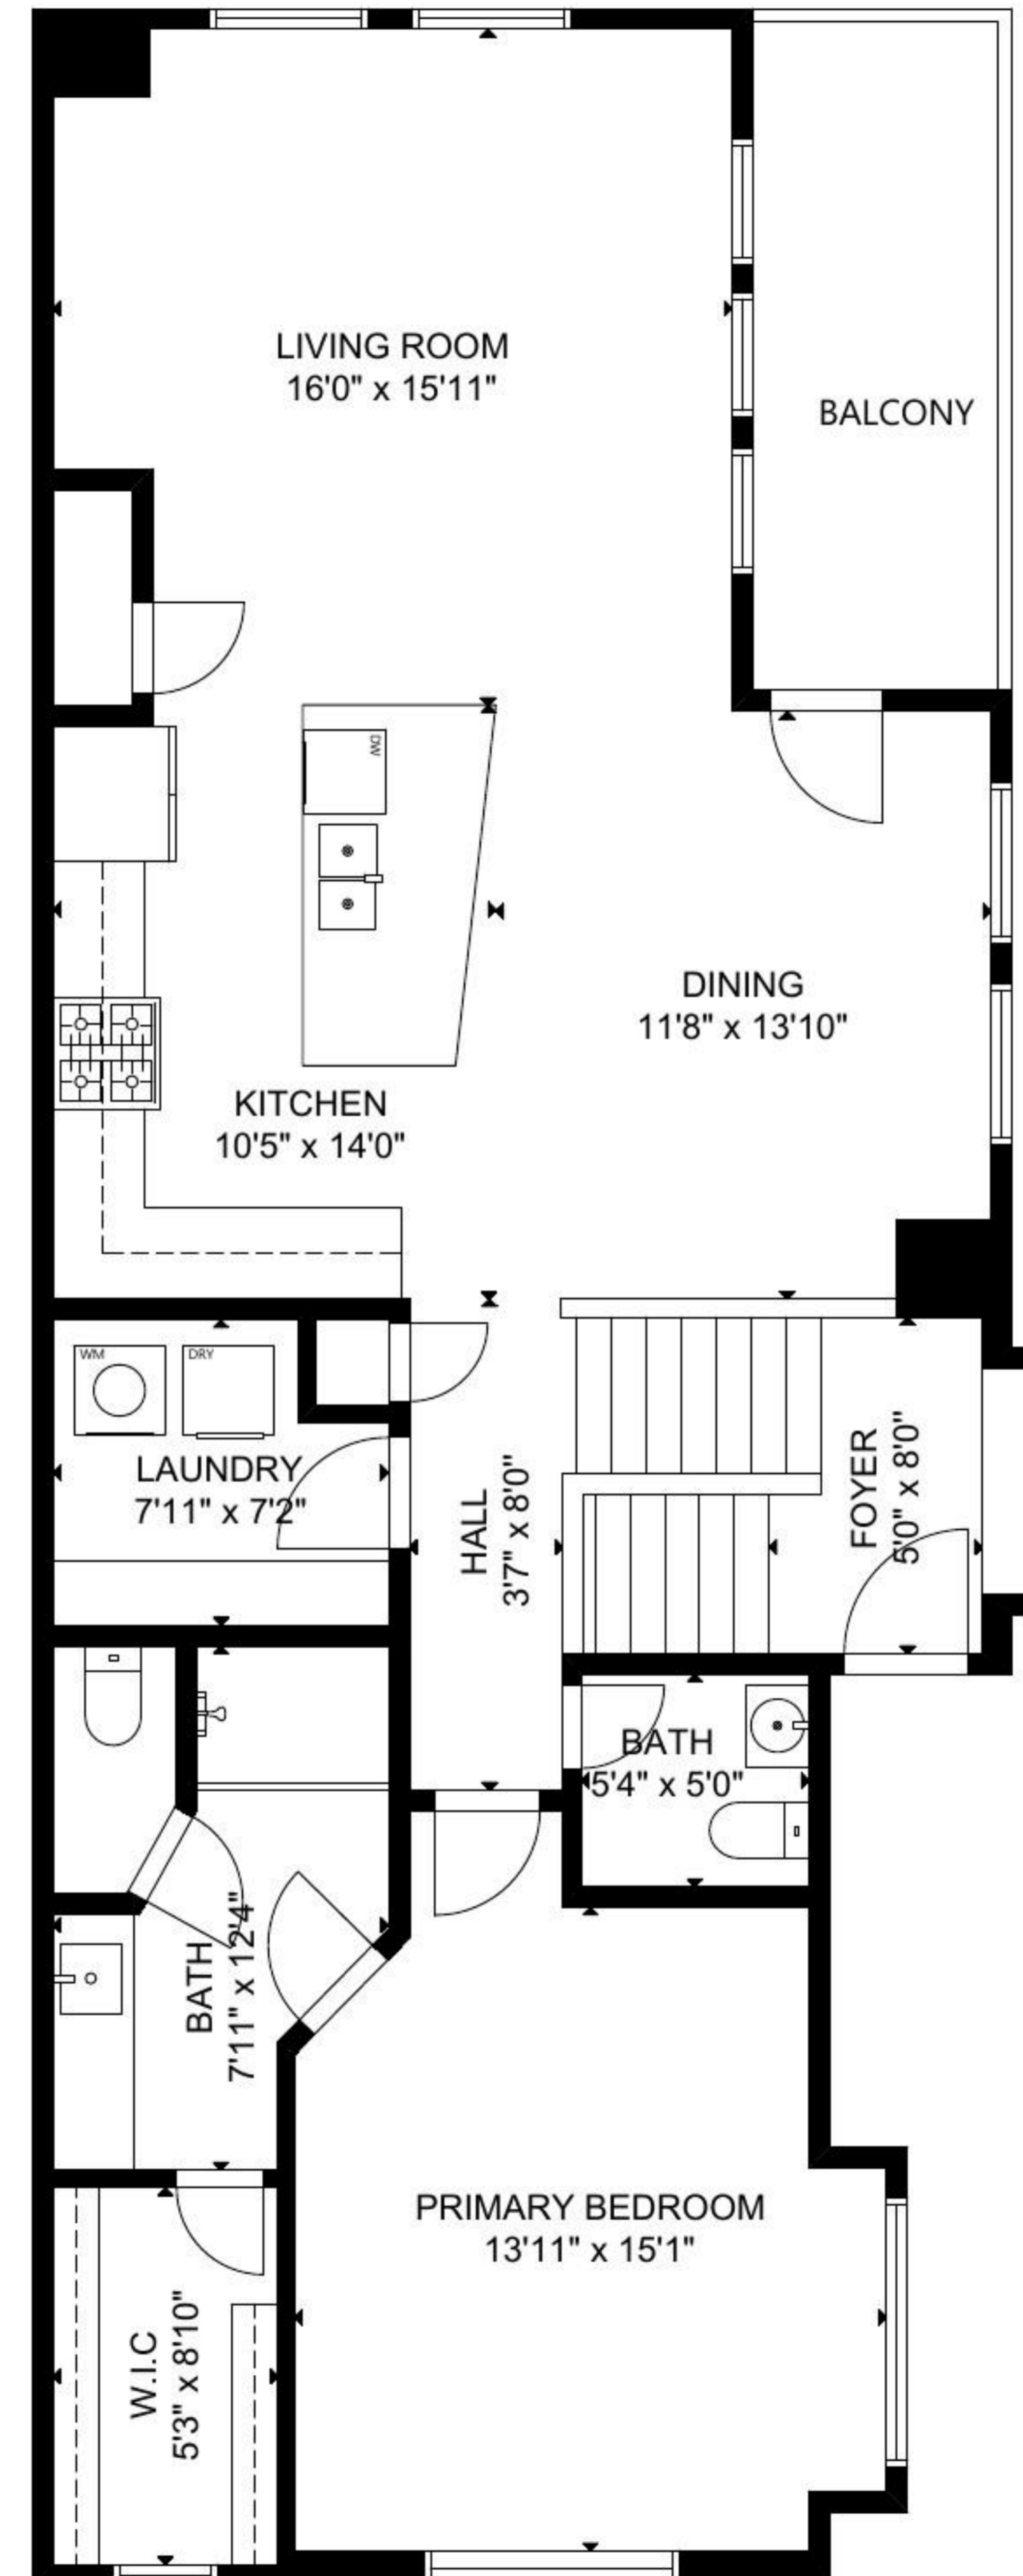

18539 Triana Bend Ln Humble TX 77346

FLOOR 1

FLOOR 2

GROSS INTERNAL AREA

TOTAL: 1,876 sq ft

FLOOR 1: 736 sq ft, FLOOR 2: 1,140 sq ft

EXCLUDED AREA: GARAGE: 368 sq ft

SIZE AND DIMENSIONS ARE APPROXIMATE, ACTUAL MAY VARY.