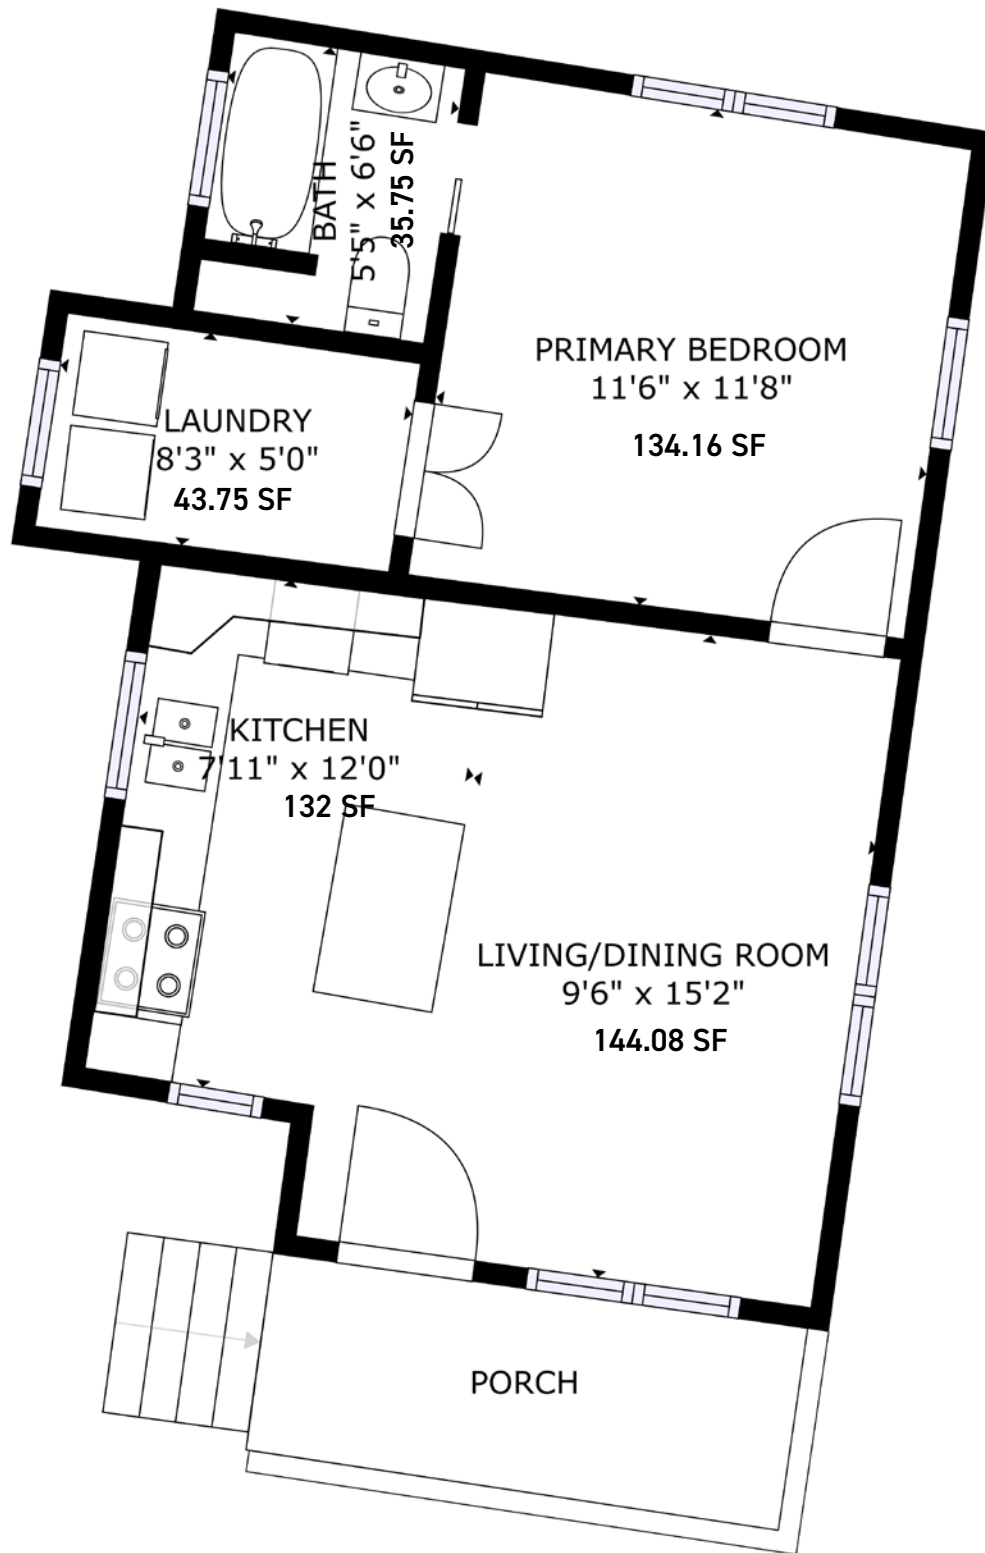

METAL BARN
1777 Fox Ln, Lockhart, TX 78644

1470 Sq.Ft.

LONG HOUSE
1777 Fox Ln, Lockhart, TX 78644

750 Sq.Ft.

HOUSE WITH PORCH
1777 Fox Ln, Lockhart, TX 78644

489 Sq.Ft.

GROSS INTERNAL AREAS

Small House: 489 Sq. Ft.
 Long House: 750 Sq. Ft.
 Barn: 1,470 Sq. Ft.

SIZES AND DIMENSIONS ARE APPROXIMATE, ACTUAL MAY VARY.