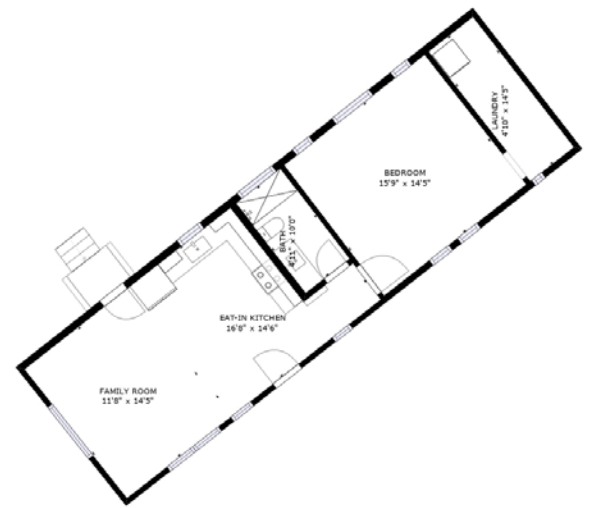

METAL BARN
1777 Fox Ln, Lockhart, TX 78644

1470 Sq.Ft.

LONG HOUSE
1777 Fox Ln, Lockhart, TX 78644

750 Sq.Ft.

HOUSE WITH PORCH
1777 Fox Ln, Lockhart, TX 78644

489 Sq.Ft.

GROSS INTERNAL AREAS

Small House: 489 Sq. Ft.
 Long House: 750 Sq. Ft.
 Barn: 1,470 Sq. Ft.

SIZES AND DIMENSIONS ARE APPROXIMATE, ACTUAL MAY VARY.