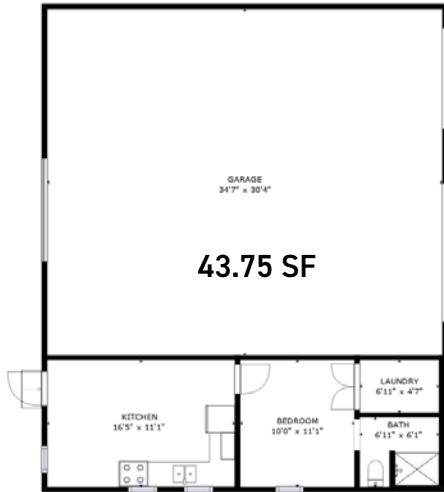

METAL BARN
1777 Fox Ln, Lockhart, TX 78644

1470 Sq.Ft.

LONG HOUSE
1777 Fox Ln, Lockhart, TX 78644

750 Sq.Ft.

HOUSE WITH PORCH
1777 Fox Ln, Lockhart, TX 78644

489 Sq.Ft.

GROSS INTERNAL AREAS

Small House: 489 Sq. Ft.
 Long House: 750 Sq. Ft.
 Barn: 1,470 Sq. Ft.

SIZES AND DIMENSIONS ARE APPROXIMATE, ACTUAL MAY VARY.