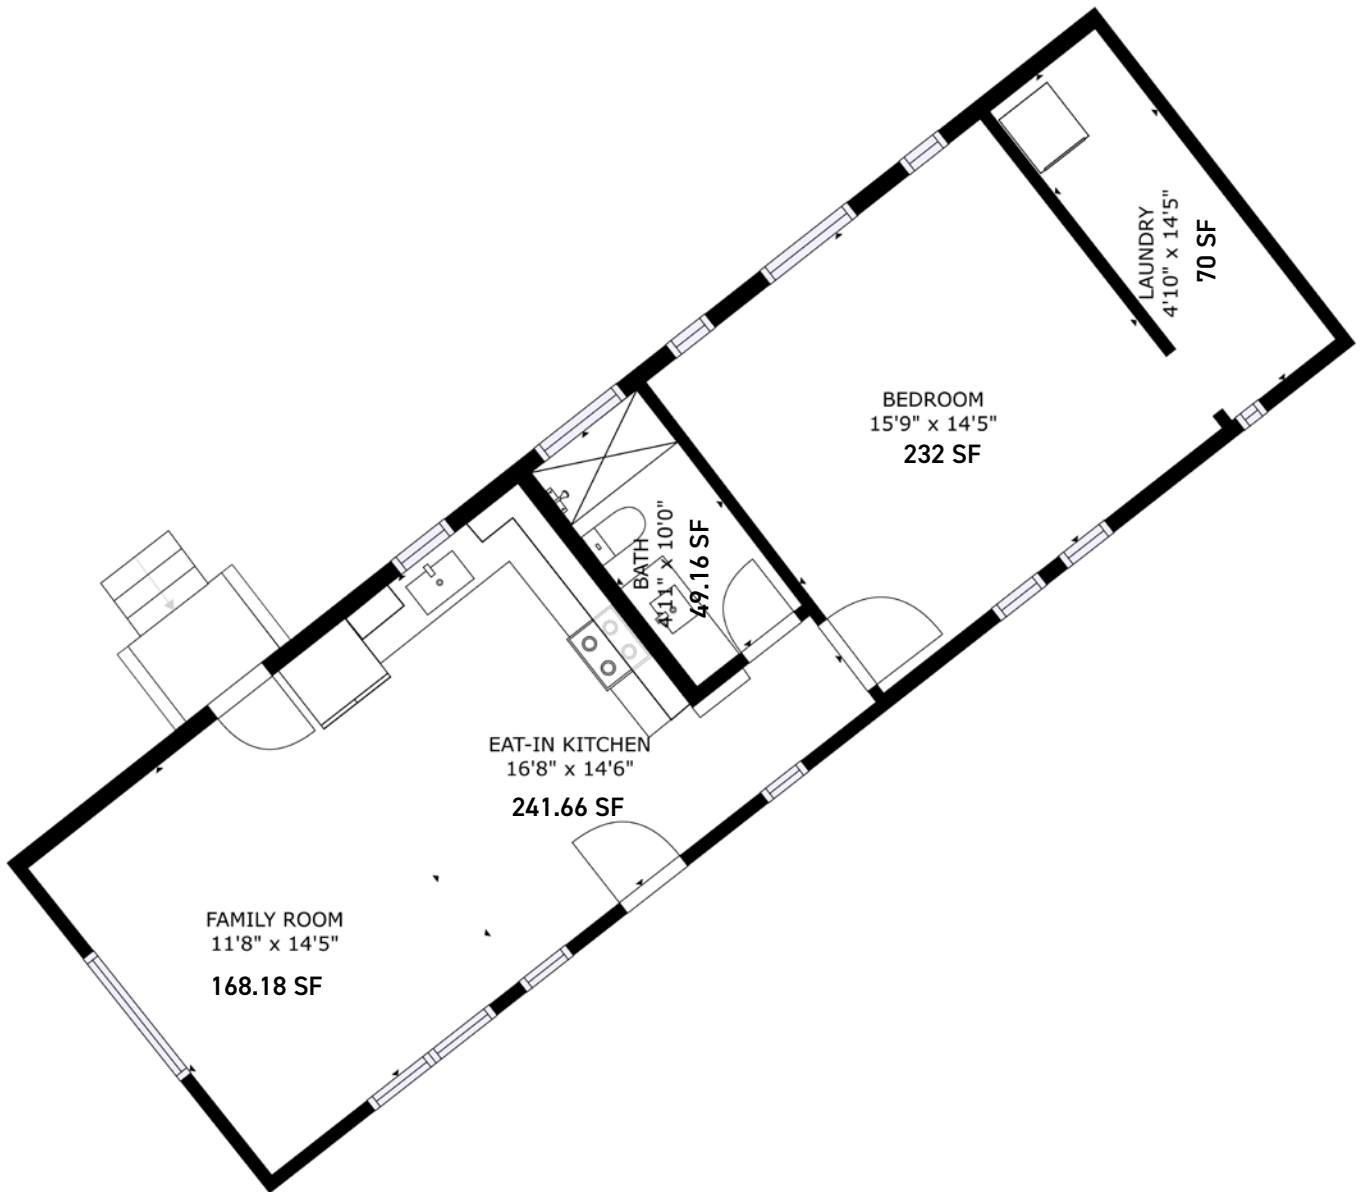

METAL BARN
1777 Fox Ln, Lockhart, TX 78644

1470 Sq.Ft.

LONG HOUSE
1777 Fox Ln, Lockhart, TX 78644

750 Sq.Ft.

HOUSE WITH PORCH
1777 Fox Ln, Lockhart, TX 78644

489 Sq.Ft.

GROSS INTERNAL AREAS

Small House: 489 Sq. Ft.
 Long House: 750 Sq. Ft.
 Barn: 1,470 Sq. Ft.

SIZES AND DIMENSIONS ARE APPROXIMATE, ACTUAL MAY VARY.