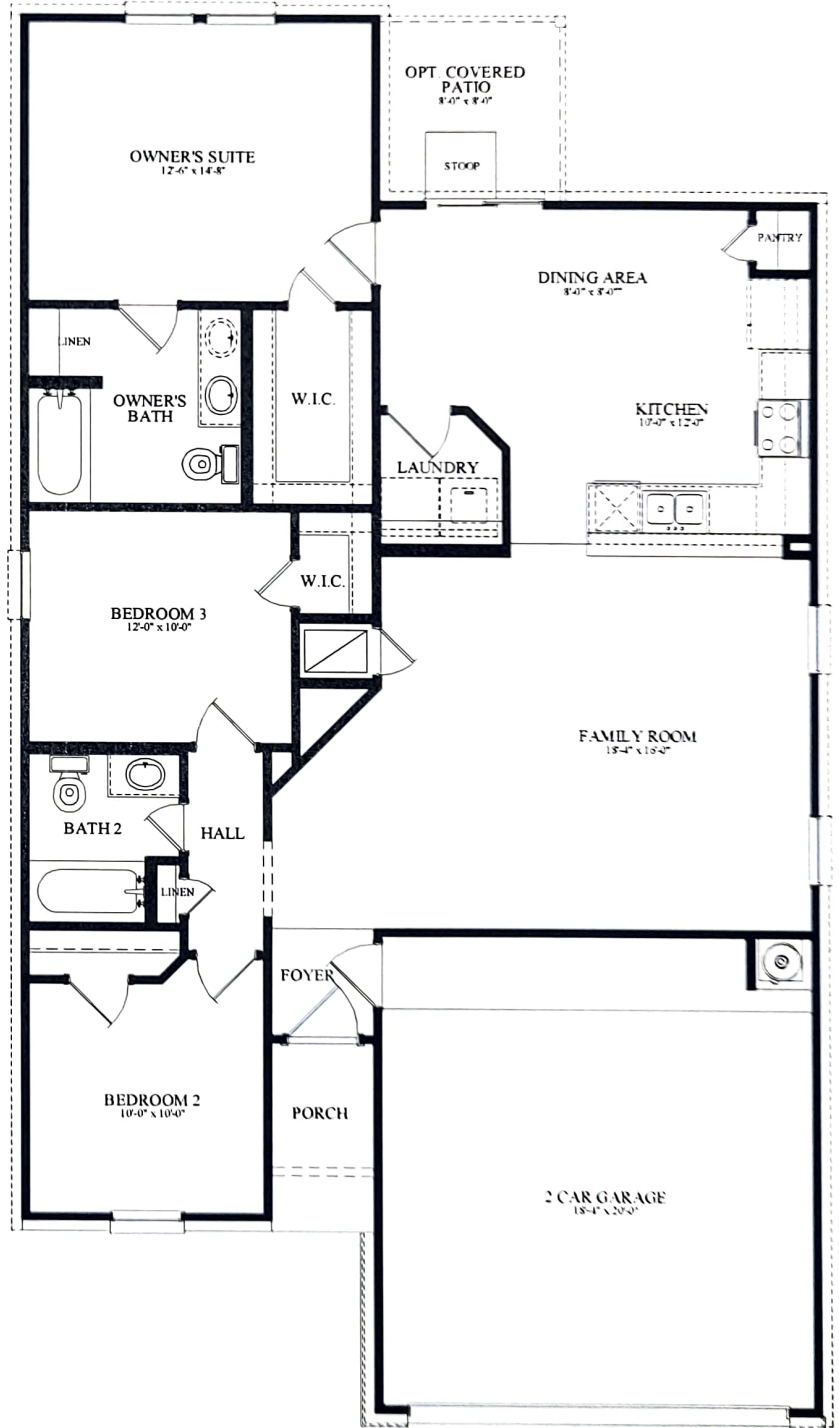

OWNER'S BATH  
LUXURY OPTION

DELETE SLIDER OPTION

OWNER'S BATH  
SHOWER OPTION

STUDY OPTION

2 1/2 CAR OPTION

FLOOR PLAN

# FRIO 1362

Prices, features, dimensions and availability are subject to change without notice. Square footages and images are approximations.