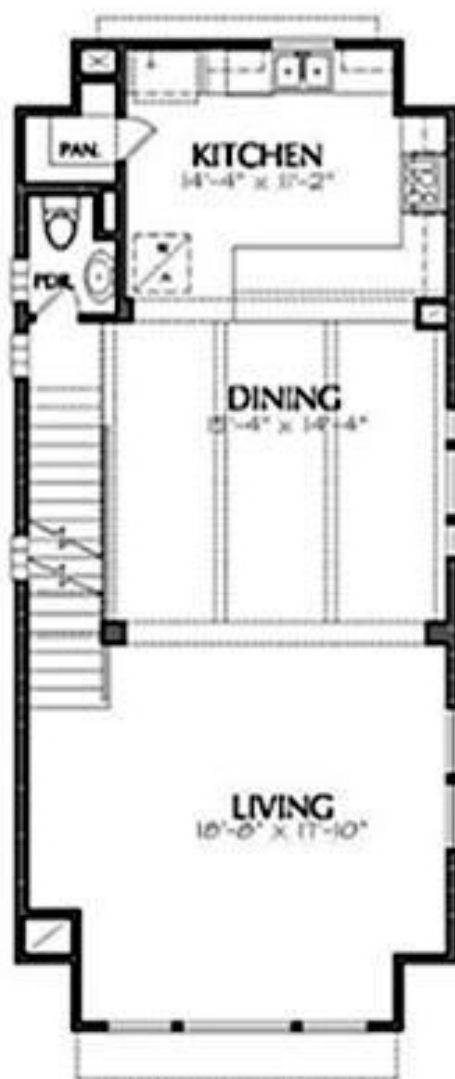

The Dudley #4701

LEVEL ONE:	334
LEVEL TWO:	835
LEVEL THREE:	788
TOTAL LIVING:	1957
TOTAL COVER:	2370

THIRD FLOOR

SECOND FLOOR

FIRST FLOOR

DavidWeekleyHomes.com