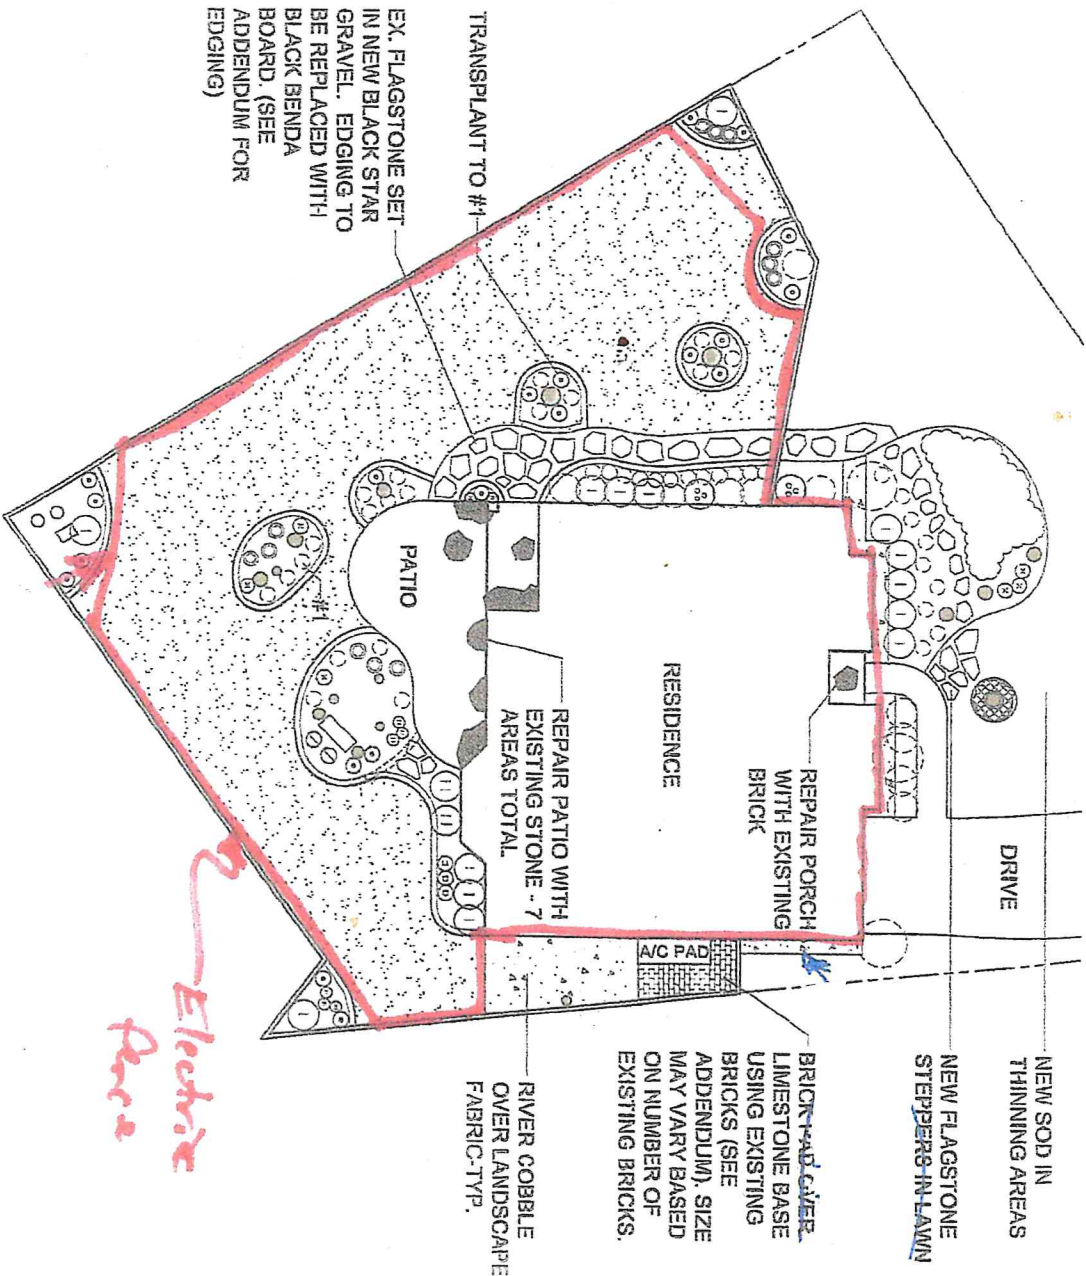

SMITH RESIDENCE
 2107 HICKORY VILLAGE COURT
 KINGWOOD, TEXAS

PLANTING PLAN

LEGEND

- ⊙ AGAPANTHUS 'PETER PAN' - (8) 1 GAL
- ⊙ AZTEC GRASS - (3) 1 GAL
- ⊙ GIANT LIRIODE - (6) 1 GAL
- ⊙ FOXTAIL FERN - (20) 3 GAL
- ⊙ DIANELLA - (12) 3 GAL
- ① SHISHI GASHIRA CAMELLIA - (7) 3 GAL, (5) 7 GAL
- LITTLE GEM BOXWOOD - (4) 3 GAL
- ⊙ VARIEGATED PITTOSPORUM - (3) 3 GAL, (1) 7 GAL
- ⑪ OAKLEAF HYDRANGEA - (2) 3 GAL
- ⊙ STAR JASMINE - (2) 3 GAL
- ▨ SEASONAL COLOR - (1) FLAT
- NEW SOD
- EXISTING SHRUBS TO REMAIN

0' 4' 8' 16'
 SCALE: 1/10"=1'
 JUNE 22, 2019