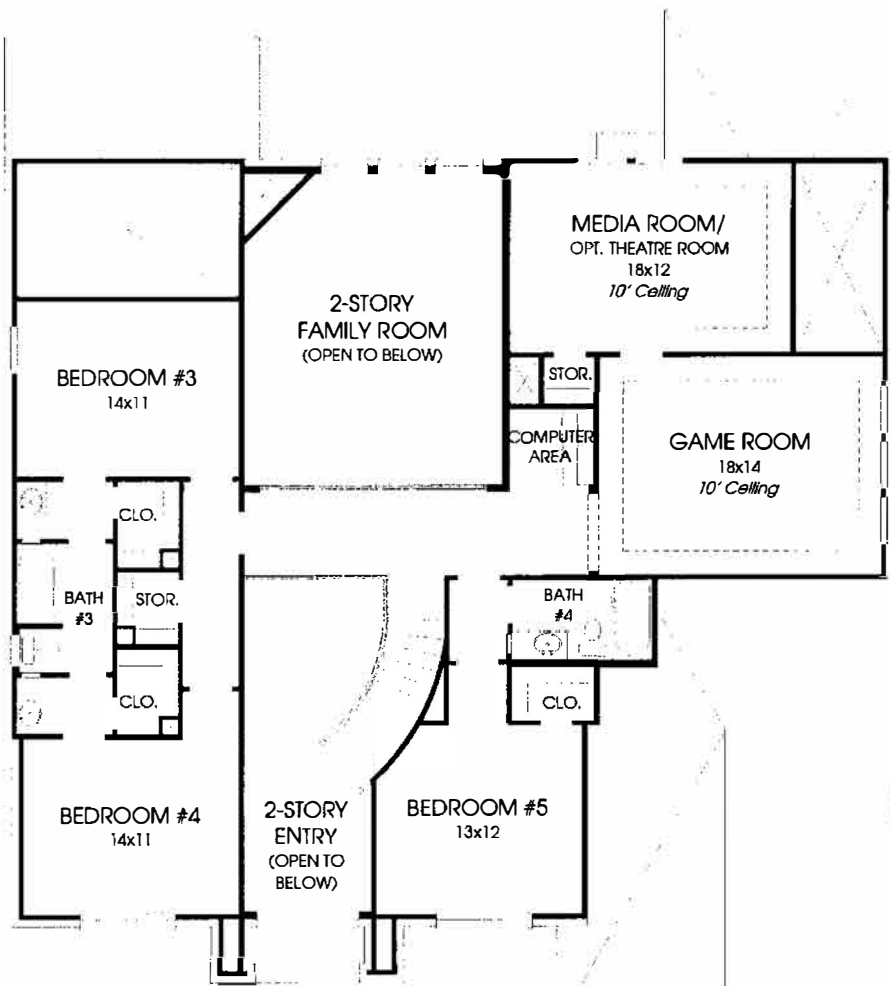

DESIGNS

Design 3798W

This home contains approximately 3,798 square feet.*

*See Page 3 for Details and Disclaimers.
© Perry Homes, LLC 2012

10/09/2015
(65' CL)