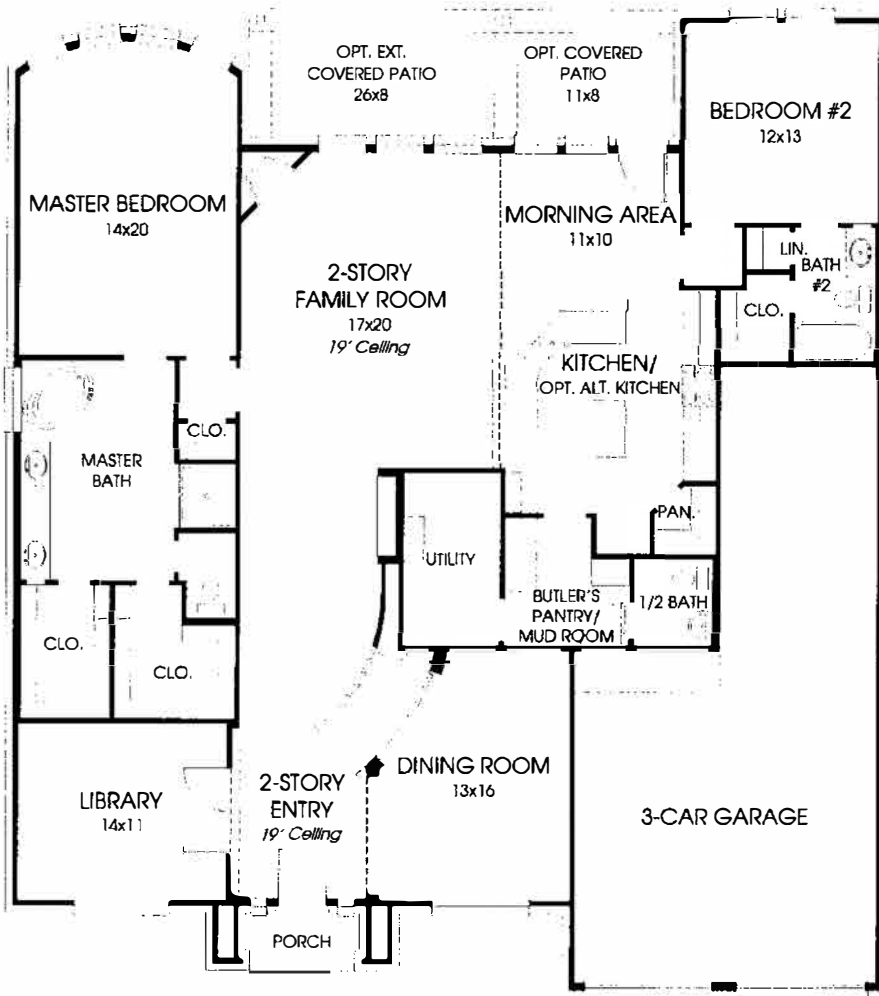

DESIGNS

Design 3798W

This home contains approximately 3,798 square feet.*

*See Page 3 for Details and Disclaimers.
© Perry Homes, LLC 2012

10/09/2015
(65' CL)