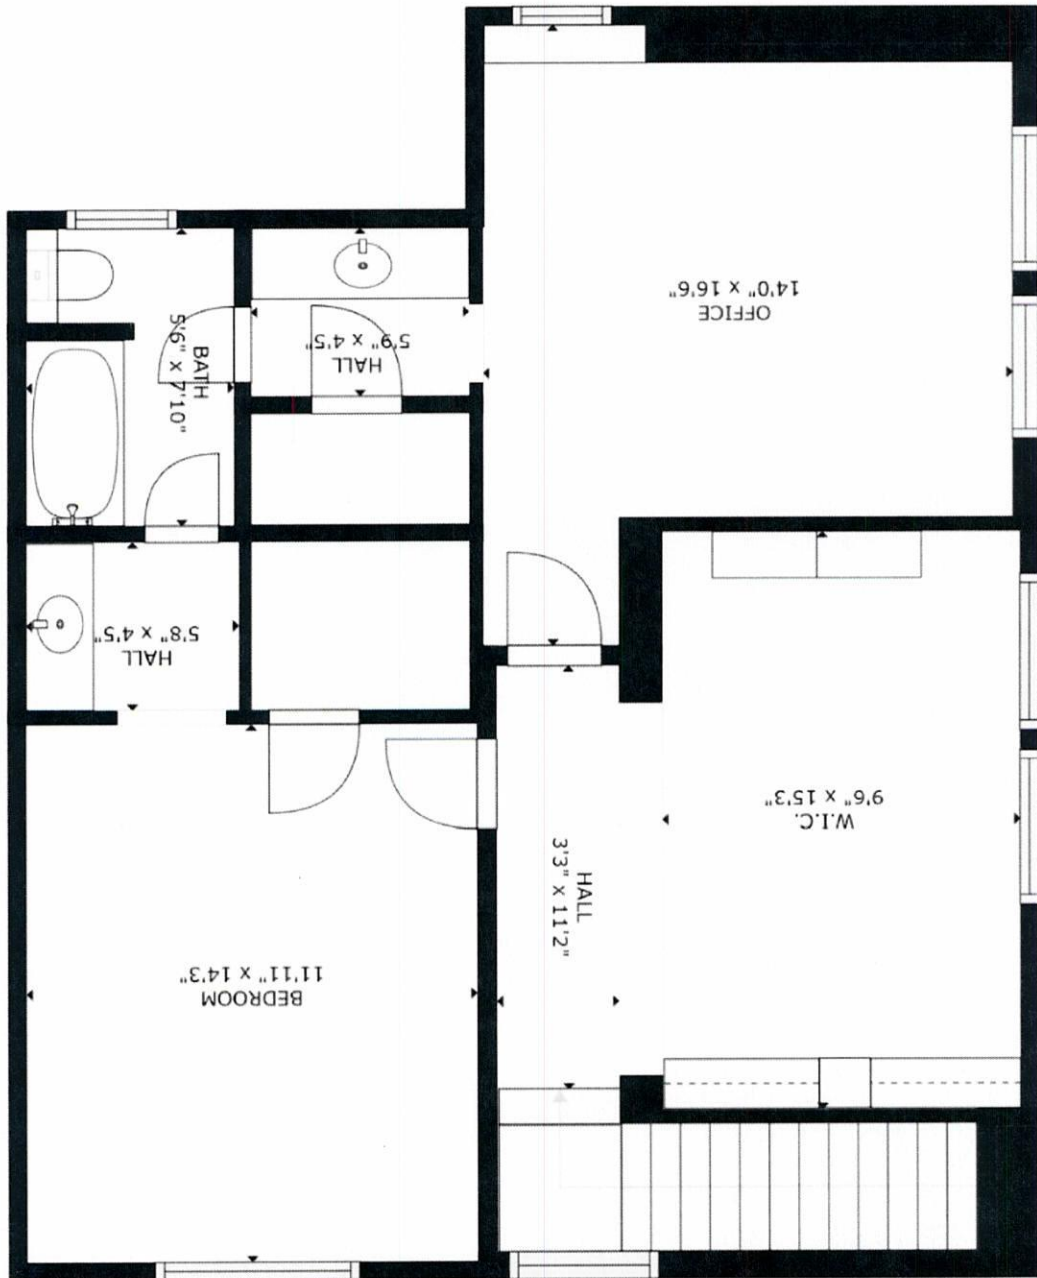

GROSS INTERNAL AREA
 FLOOR 1: 4090 sq. ft.; FLOOR 2: 776 sq. ft.
 TOTAL: 4866 sq. ft.

SIZES AND DIMENSIONS ARE APPROXIMATE. ACTUAL MAY VARY.

GROSS INTERNAL AREA
FLOOR 1: 4090 sq. ft., FLOOR 2: 776 sq. ft.
TOTAL: 4866 sq. ft.
SIZES AND DIMENSIONS ARE APPROXIMATE, ACTUAL MAY VARY

GROSS INTERNAL AREA
 FLOOR 1: 4090 sq. ft, FLOOR 2: 776 sq. ft
 TOTAL: 4866 sq. ft

SIZES AND DIMENSIONS ARE APPROXIMATE, ACTUAL MAY VARY.