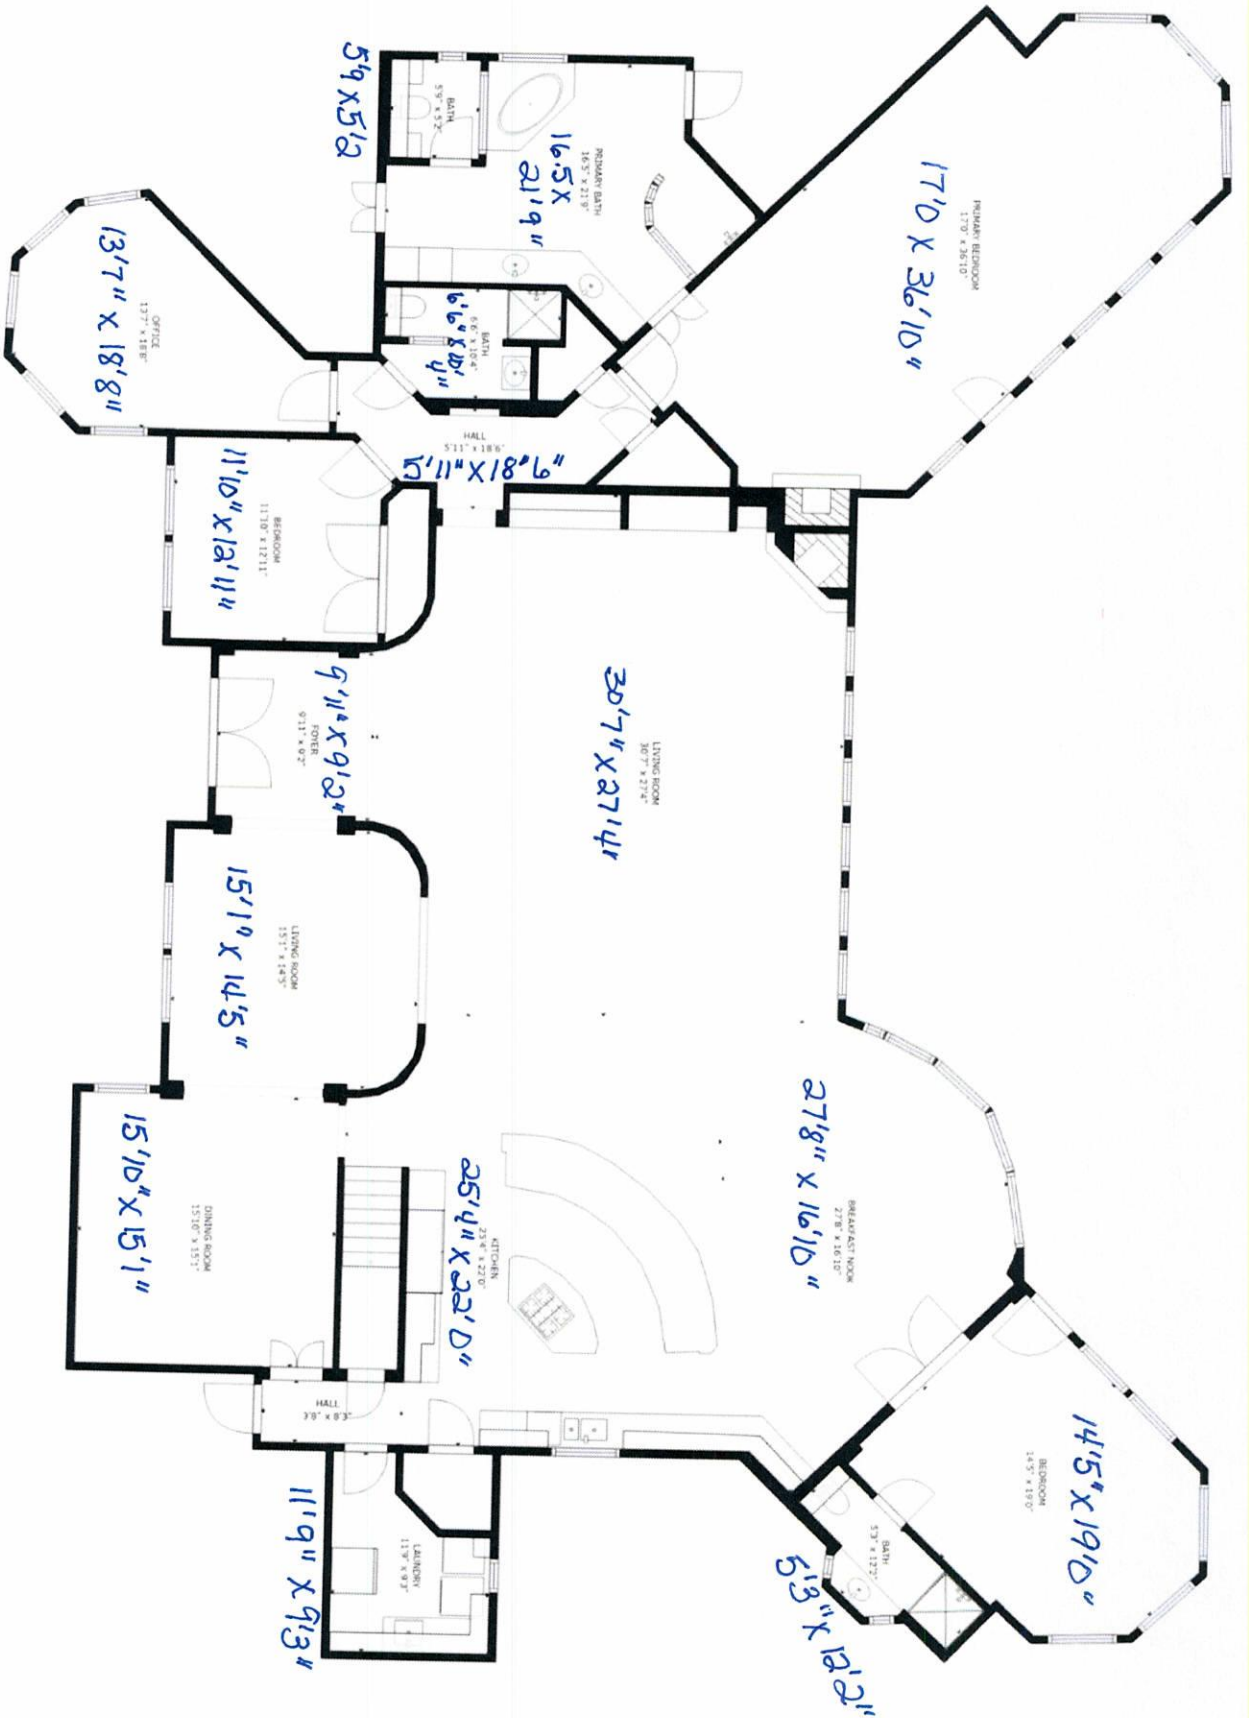

GROSS INTERNAL AREA
 FLOOR 1: 4090 sq. ft.; FLOOR 2: 776 sq. ft.
 TOTAL: 4866 sq. ft.

SIZES AND DIMENSIONS ARE APPROXIMATE. ACTUAL MAY VARY.

GROSS INTERNAL AREA
FLOOR 1: 4090 sq. ft., FLOOR 2: 776 sq. ft.
TOTAL: 4866 sq. ft.
SIZES AND DIMENSIONS ARE APPROXIMATE, ACTUAL MAY VARY

GROSS INTERNAL AREA
 FLOOR 1: 4090 sq. ft, FLOOR 2: 776 sq. ft
 TOTAL: 4866 sq. ft

SIZES AND DIMENSIONS ARE APPROXIMATE, ACTUAL MAY VARY.