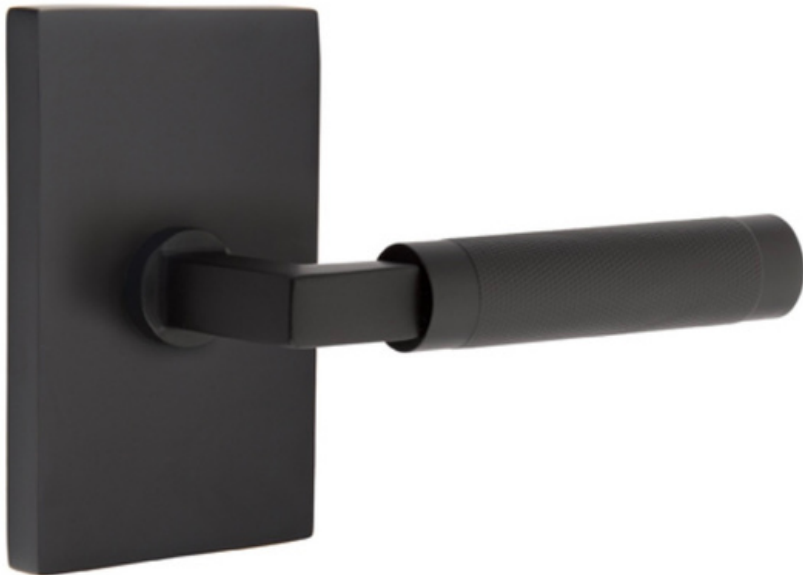

HALL BATH
PATK HARBOR
ANTONIA SCONCE
CHROME

EN SUITE BATH
Z-LIGHT
HARPER SCONCE
CHROME

EXTERIOR PENDANTS
MILLENNIUM LIGHTING
MATTE BLACK

STAIRWELL SCONCE
FEISS ETHAN 1 LIGHT SCONCE
BLACK

MASTER BATH
KOHLER COMPOSED
POLISHED CHROME

FRONT DOOR & STUDY ENTRG
EMTEK
KNURLED LEVER
GOLD

FRONT DOOR HANDLESET
EMTEK
DAVOS
GOLD

EXTERIOR DOORKNOBS
EMTEK
KNURLED LEVER
FLAT BLACK

KITCHEN
EMTEK FREESTONE
MATTE BLACK

FIREPLACE & MUDROOM
EMTEK MODERN ROUND KNOB
SATIN BRASS