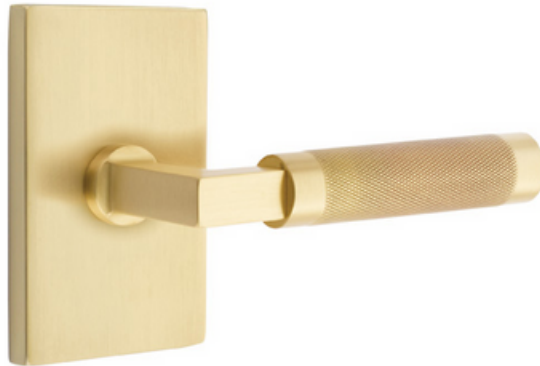

HALL BATH
PATK HARBOR
ANTONIA SCONCE
CHROME

EN SUITE BATH
Z-LIGHT
HARPER SCONCE
CHROME

EXTERIOR PENDANTS
MILLENNIUM LIGHTING
MATTE BLACK

STAIRWELL SCONCE
FEISS ETHAN 1 LIGHT SCONCE
BLACK

MASTER BATH
KOHLER COMPOSED
POLISHED CHROME

SECONDARY BATHS
MOEN GIBSON
POLISHED CHROME

POWDER BATH
KOHLER PURIST
BRUSHED GOLD

LAUNDRY
MISENO MIA
BLACK

KITCHEN SINK
KOHLER PURIST
BRIDGE
MATTE BLACK

POTFILLER
SIGNATURE HARDWARE
MATTE BLACK

INTERIOR DOORKNOBS
EMTEK
CRYSTAL DISC KNOB
FLAT BLACK

FRONT DOOR & STUDY ENTRG
EMTEK
KNURLED LEVER
GOLD

FRONT DOOR HANDLESET
EMTEK
DAVOS
GOLD

EXTERIOR DOORKNOBS
EMTEK
KNURLED LEVER
FLAT BLACK

KITCHEN
EMTEK FREESTONE
MATTE BLACK

FIREPLACE & MUDROOM
EMTEK MODERN ROUND KNOB
SATIN BRASS

POWDER BATH
EMTEK MODERN ROUND KNOB
SATIN BRASS

WINE ROOM
EMTEK TRIBECA PULL
SATIN BRASS

MASTER
EMTEK MOD HEX
POLISHED CHROME

HALL BATHS & LAUNDRY
TOP KNOBS SANCTIARY II & ESSEX
POLISHED CHROME

MASTER BATH**SHOWER WALLS: 3X12 FLOW BRICK PATTERN****TUB SURROUND: 3X 12 FLOW DOUBLE HERRINGBONE PATTERN****SHOWER FLOOR: MINI HERRINGBONE MARBLE****ROOM FLOOR: 12X12 MARBLE DIAGONAL PATTERN****GROUT: GREY**