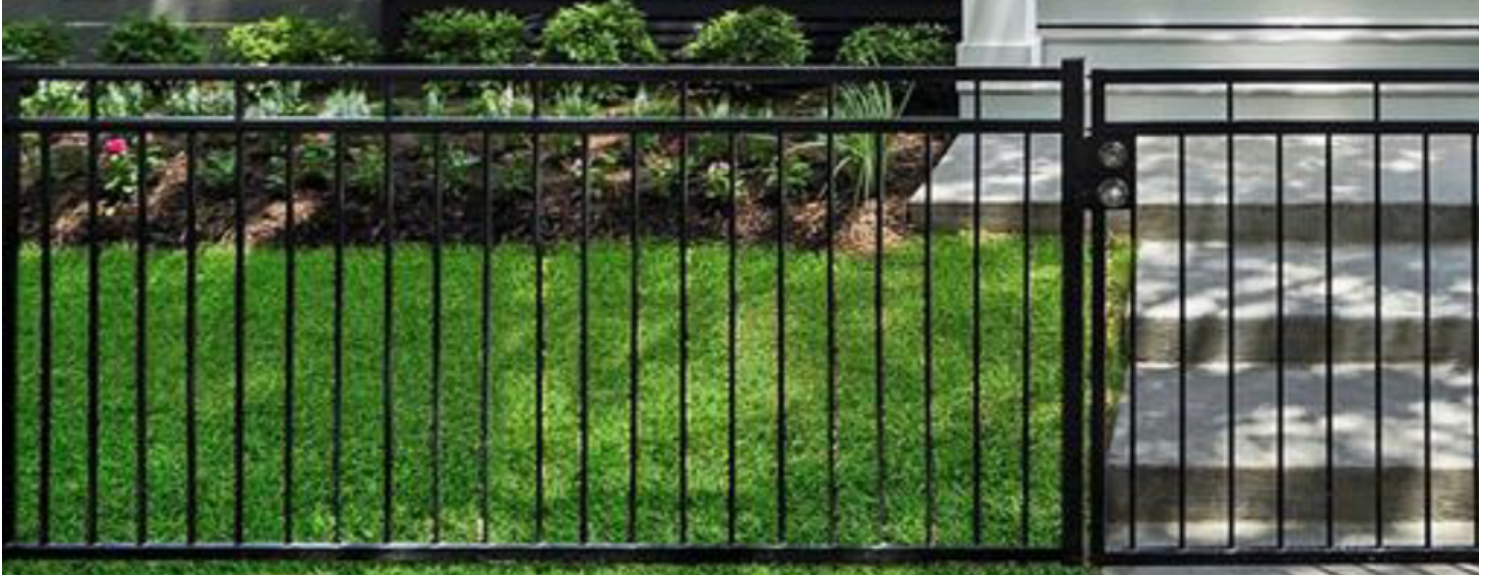

FIREPLACE
1X6 STACKED DOLOMITE
GROUT: WHITE

KITCHEN
MINI ANTIQUE WHITE HERRINGBONE
GROUT: GREY

LAUNDRY
GIZA BASALT DOLOMITE GEO MOSAIC
GROUT: WHITE

FRONT FENCE
FLAT BLACK PAINT

**7" VERTICAL
CEDAR PICKET
FENCE**