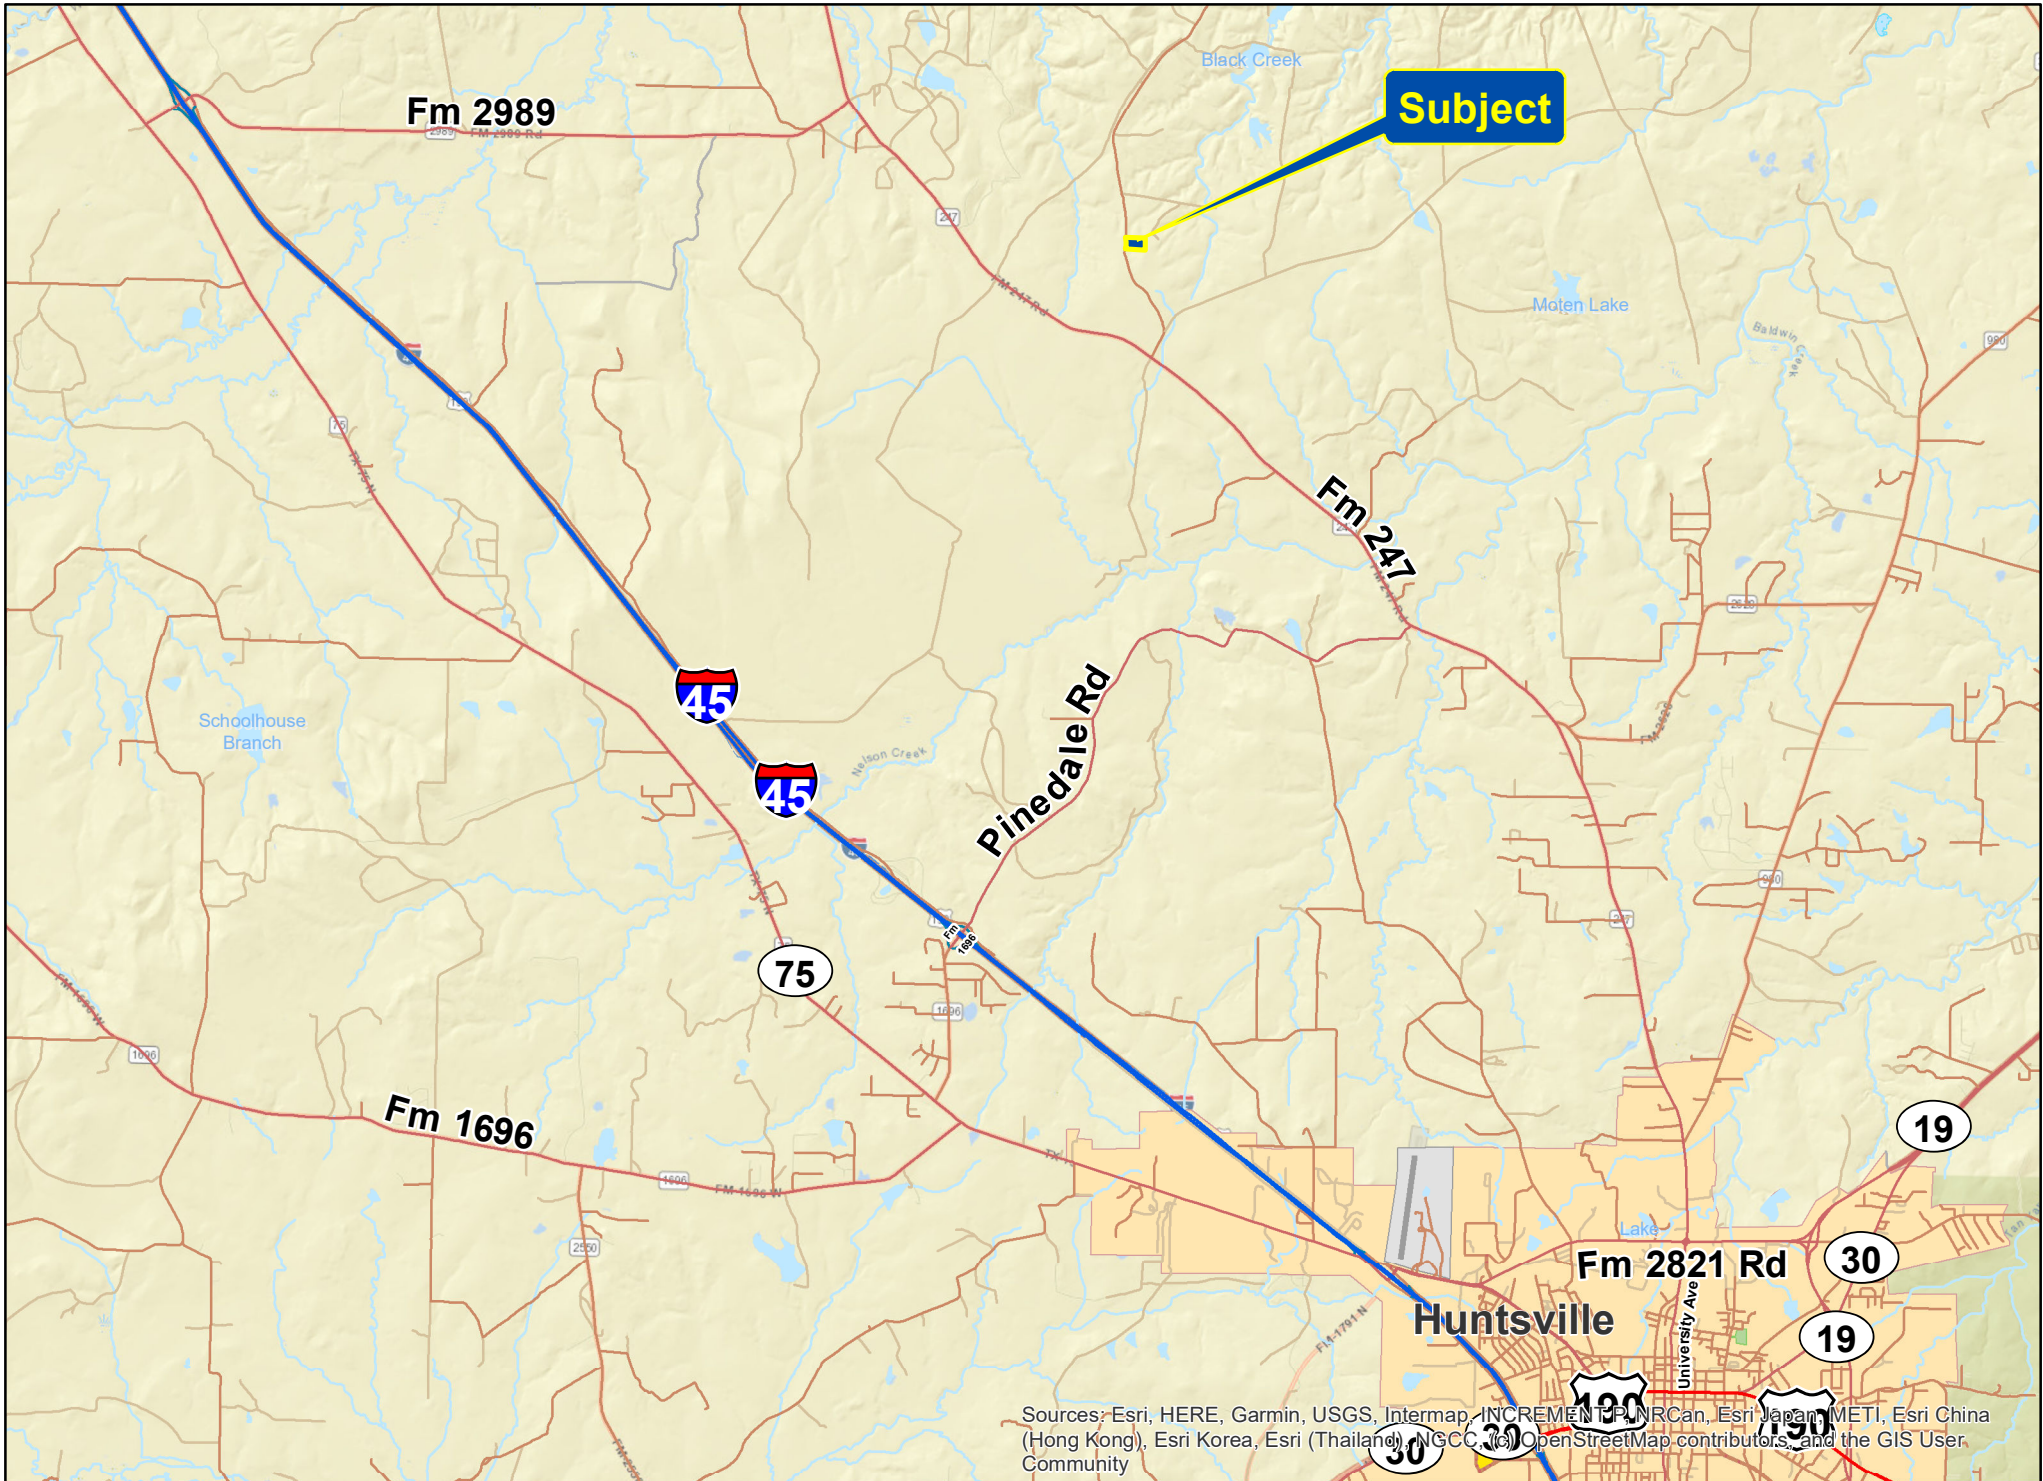

Sources: Esri, HERE, Garmin, USGS, Intermap, INCREMENT P, NRCan, Esri Japan, METI, Esri China (Hong Kong), Esri Korea, Esri (Thailand), NGCC, (c) OpenStreetMap contributors, and the GIS User Community

10 Acres | Lost Indian Camp Road | Walker Co., Texas

For illustration purposes only.

Subject

Fm 2989

45

45

75

Fm 1696

10 Acres | Lost Indian Camp Road | Walker Co., Texas

For illustration purposes only.

Sources: Esri, HERE, Garmin, USGS, Intermap, INCREMENT P, NRCan, Esri Japan, METI, Esri China (Hong Kong), Esri Korea, Esri (Thailand), NGCC, (c) OpenStreetMap contributors, and the GIS User Community

10 Acres | Lost Indian Camp Road | Walker Co., Texas

For illustration purposes only.