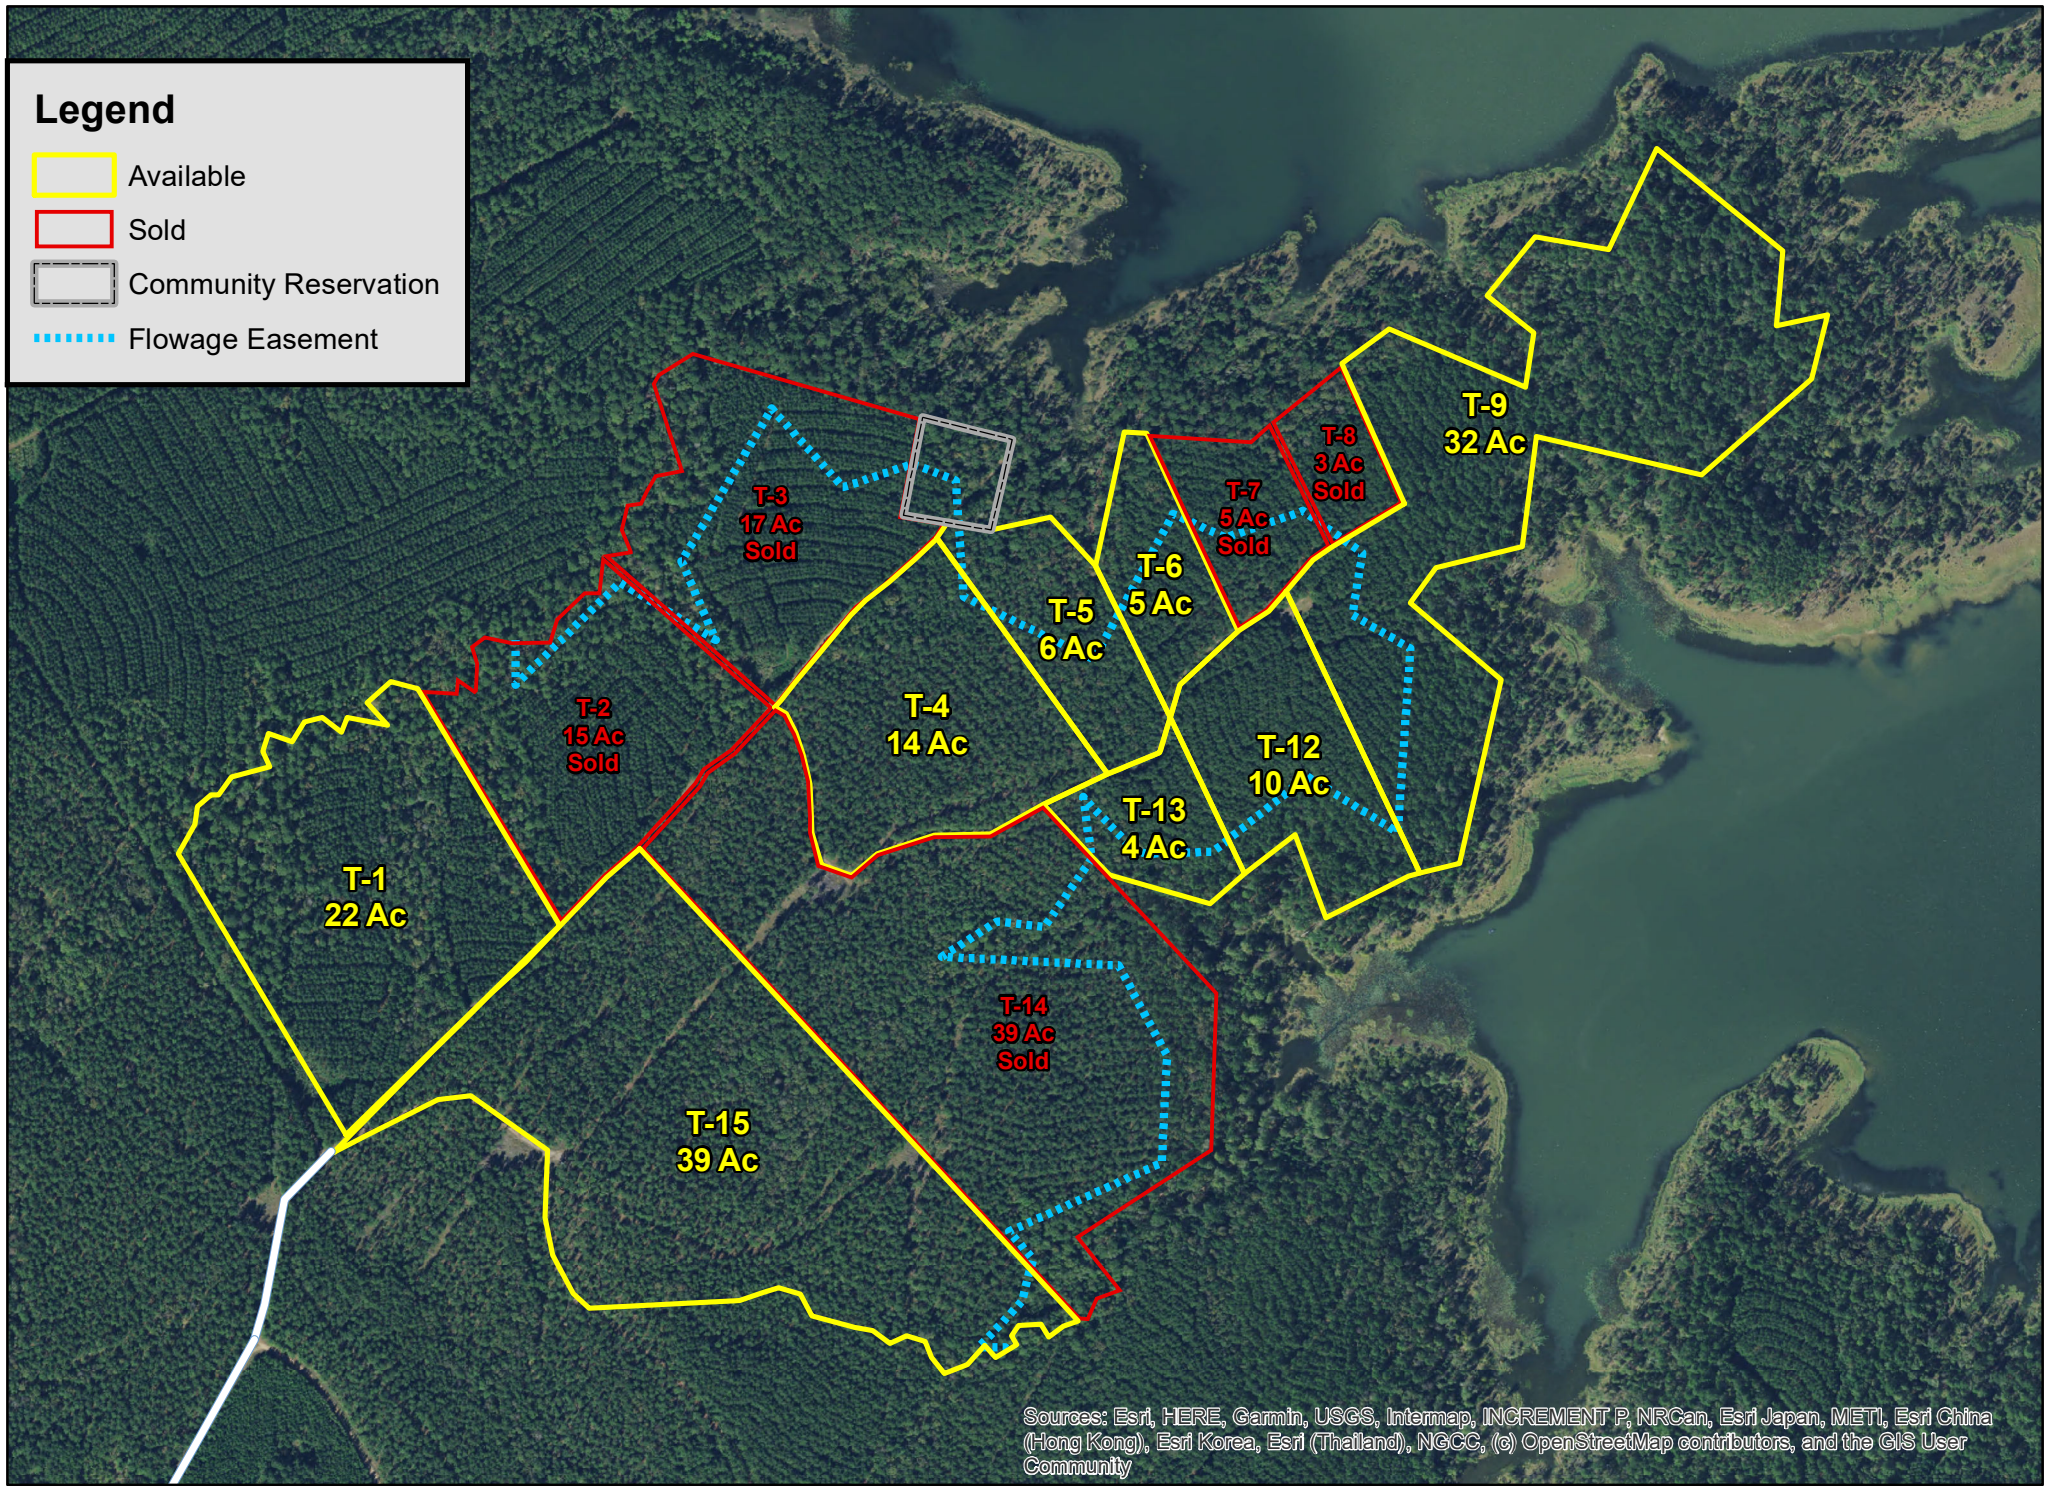

Legend

- Available
- Sold
- Community Reservation
- Flowage Easement

Sources: Esri, HERE, Garmin, USGS, Intermap, INCREMENT P, NRCan, Esri Japan, METI, Esri China (Hong Kong), Esri Korea, Esri (Thailand), NGCC, (c) OpenStreetMap contributors, and the GIS User Community

Lost Wood Point | Sam Rayburn Reservoir

For illustration purposes only.