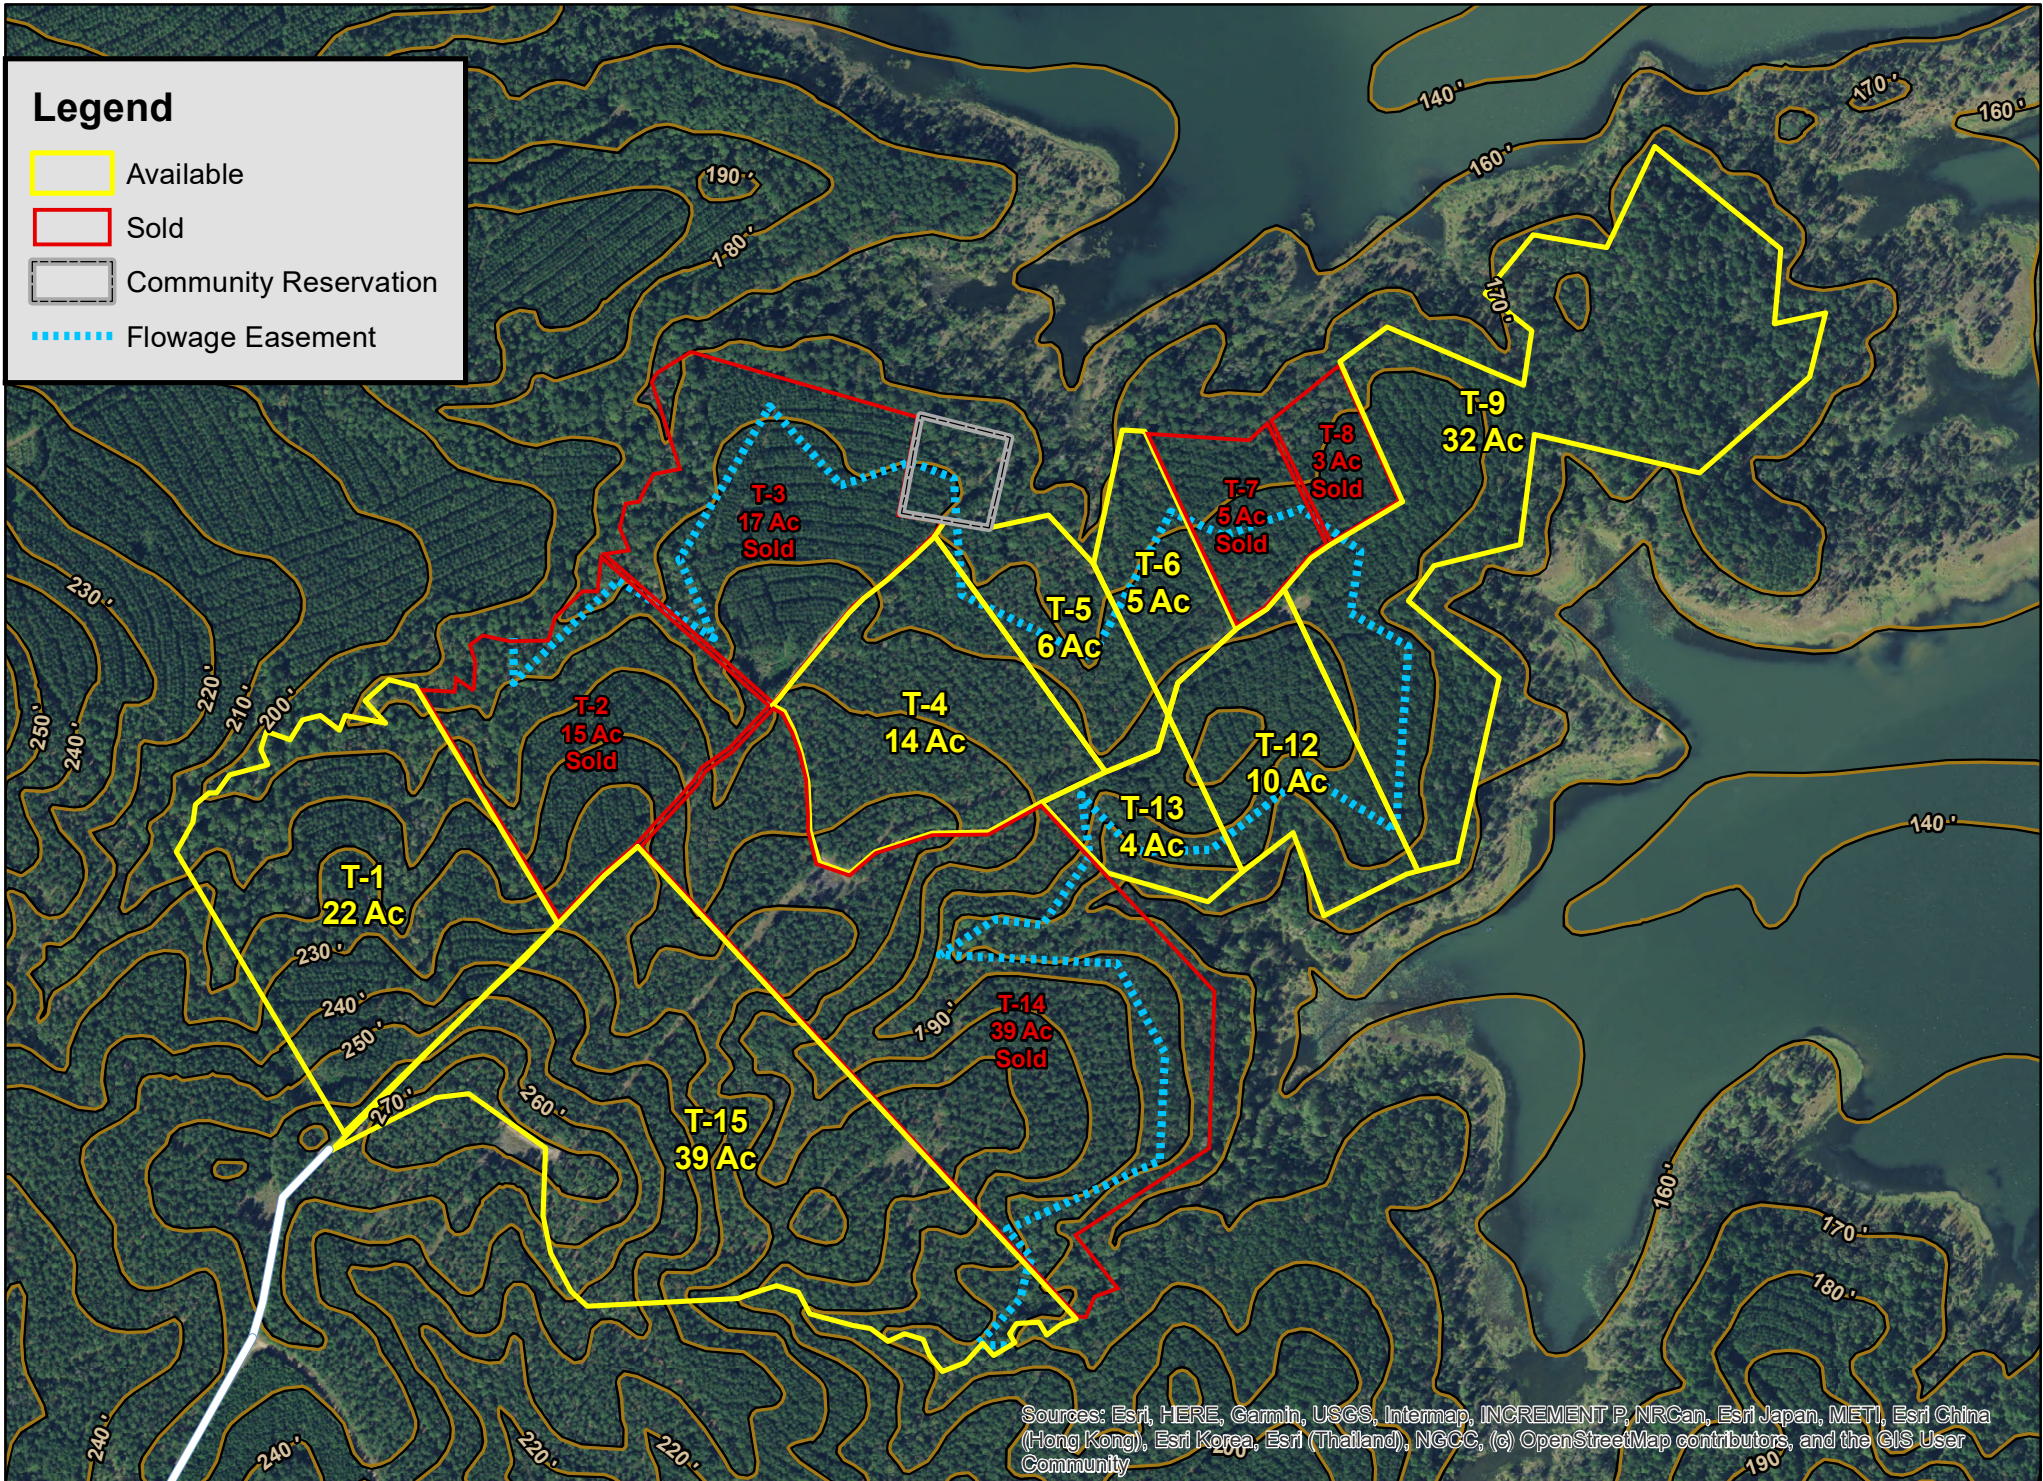

Legend

- Available
- Sold
- Community Reservation
- Flowage Easement

Sources: Esri, HERE, Garmin, USGS, Intermap, INCREMENT P, NRCan, Esri Japan, METI, Esri China (Hong Kong), Esri Korea, Esri (Thailand), NGCC, (c) OpenStreetMap contributors, and the GIS User Community

Lost Wood Point | Sam Rayburn Reservoir

For illustration purposes only.