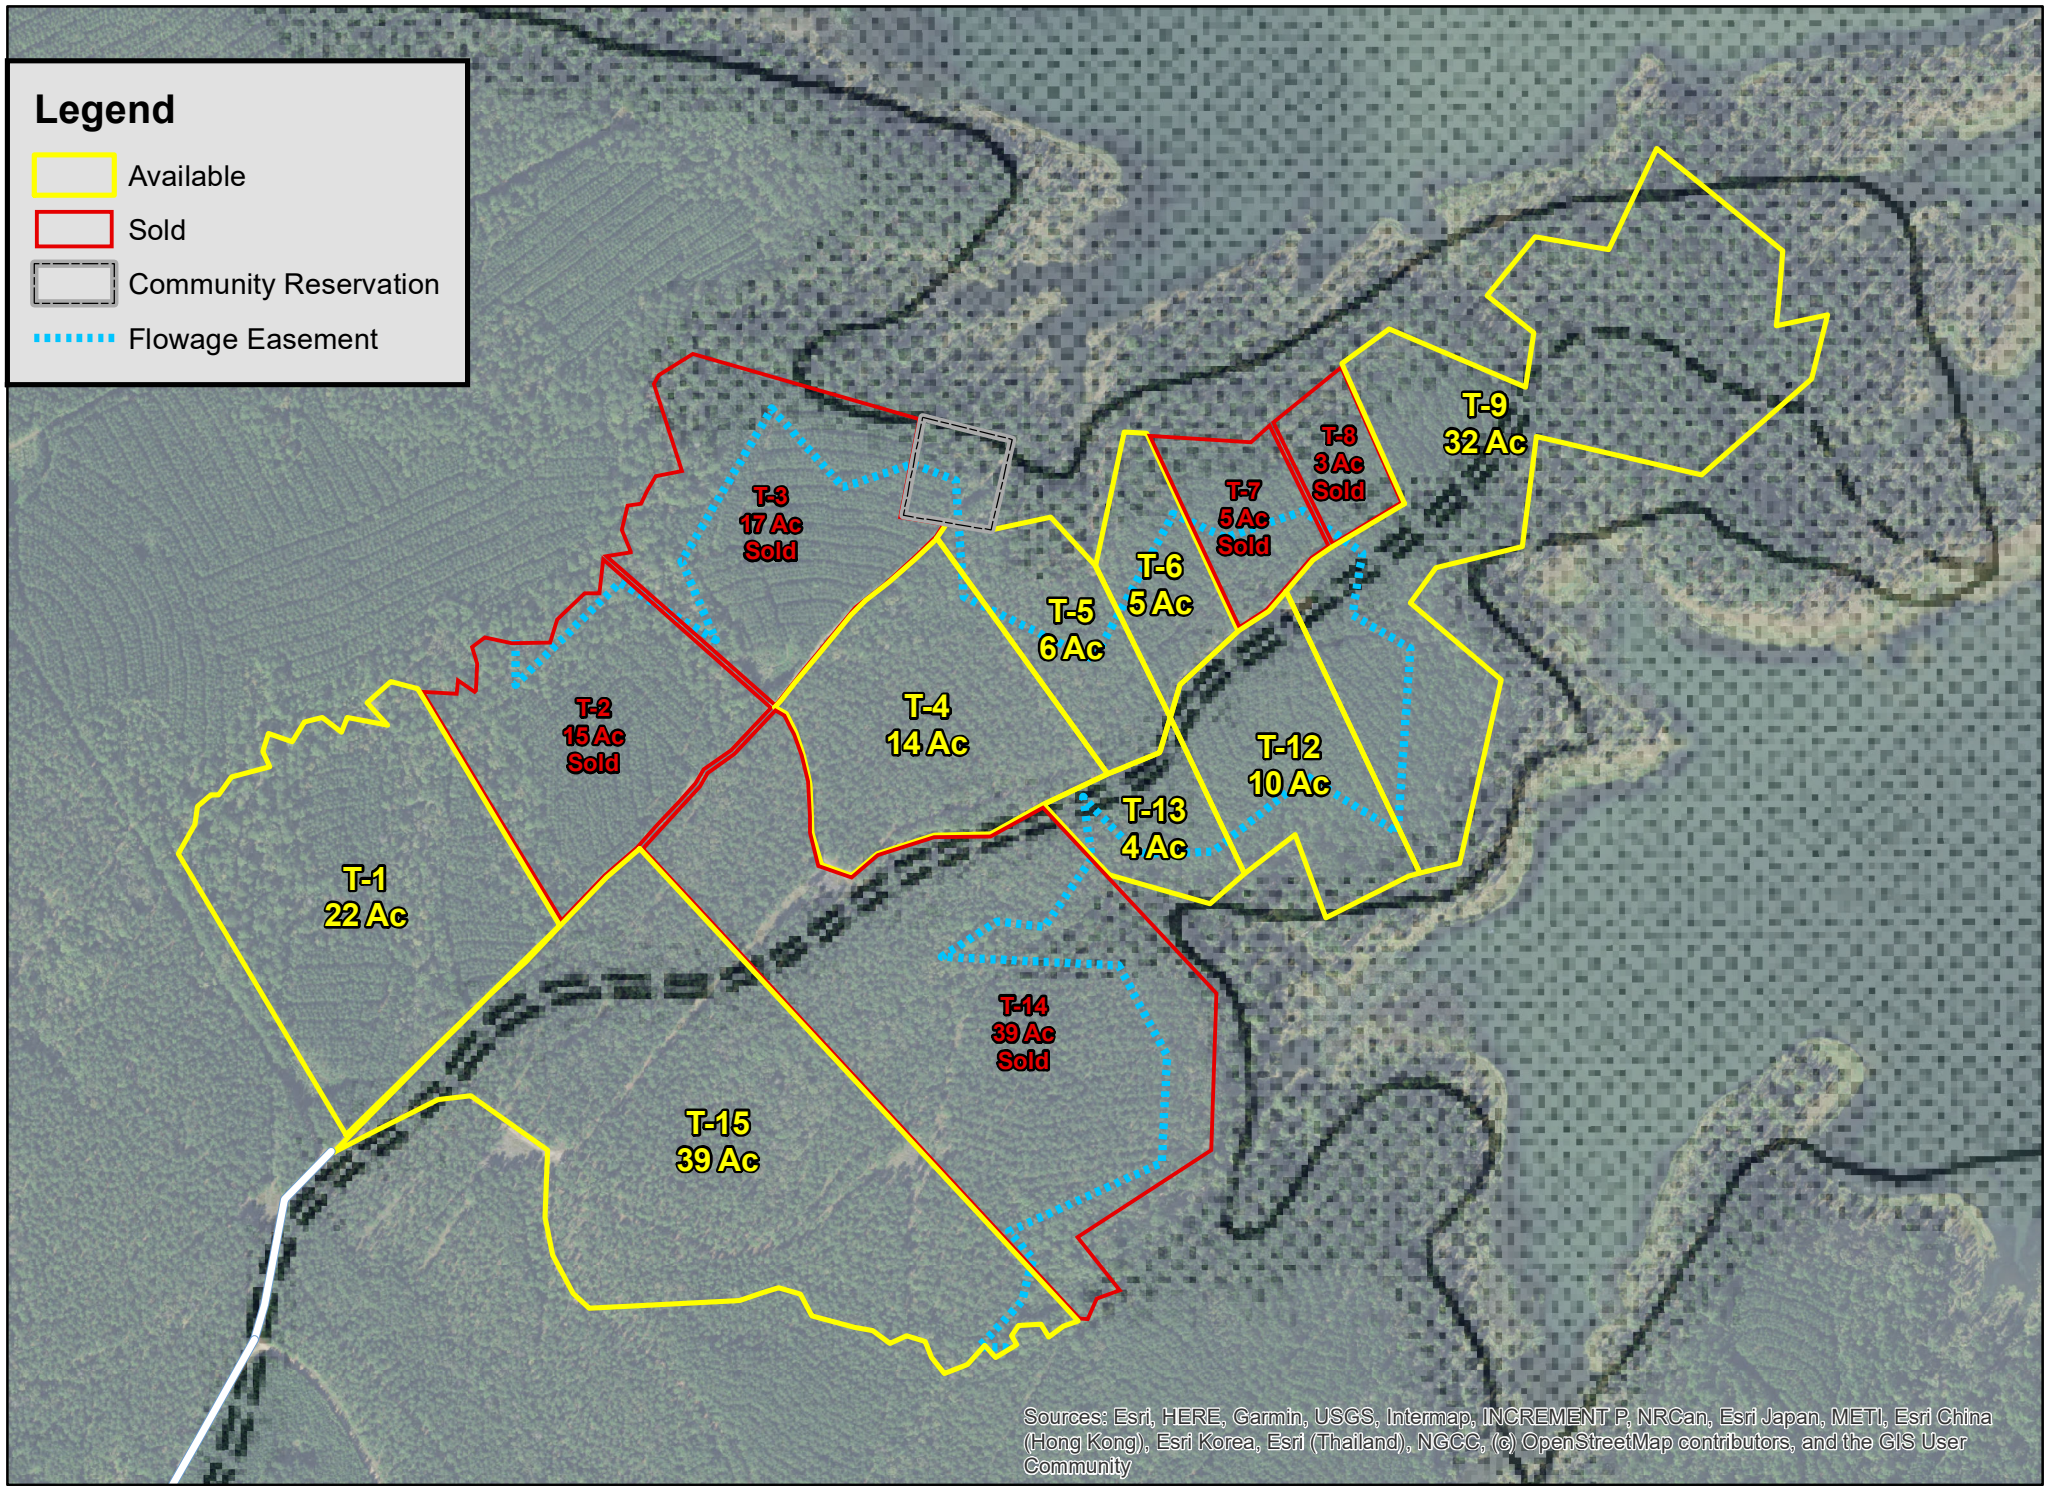

Legend

- Available
- Sold
- Community Reservation
- Flowage Easement

Sources: Esri, HERE, Garmin, USGS, Intermap, INCREMENT P, NRCan, Esri Japan, METI, Esri China (Hong Kong), Esri Korea, Esri (Thailand), NGCC, (c) OpenStreetMap contributors, and the GIS User Community

Lost Wood Point | Sam Rayburn Reservoir

For illustration purposes only.