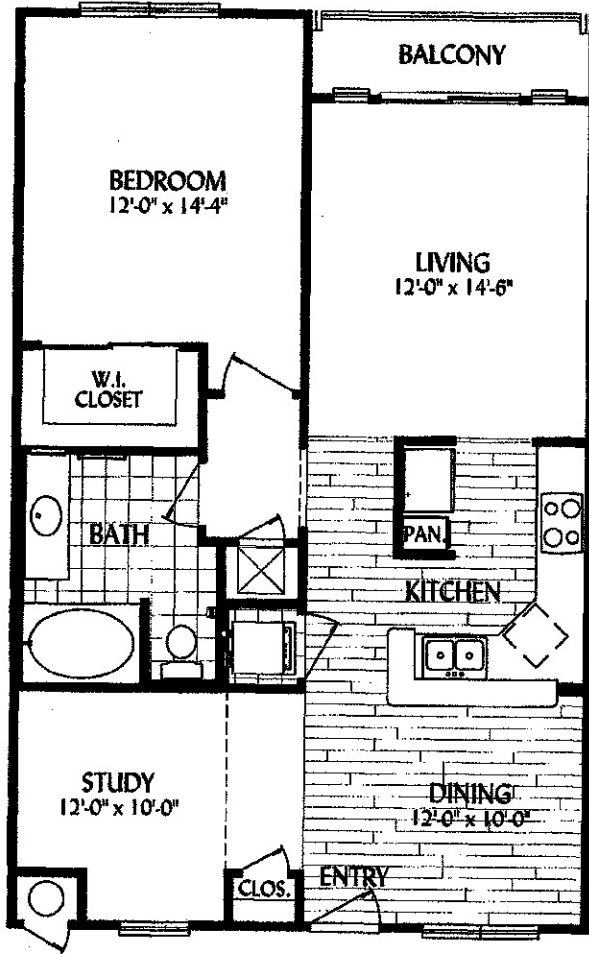

City Plaza

at town square

UNIT C

1 BEDROOM / 1 BATH / STUDY
948 SQ.FT.

2299 Lone Star Drive ■ Sugar Land, Texas 77479 ■ 281.980.0555 ■ www.cityplazatownsquare.com

Prices, features and availability subject to change without notice. Square Footages are approximate and floorplans have variations.