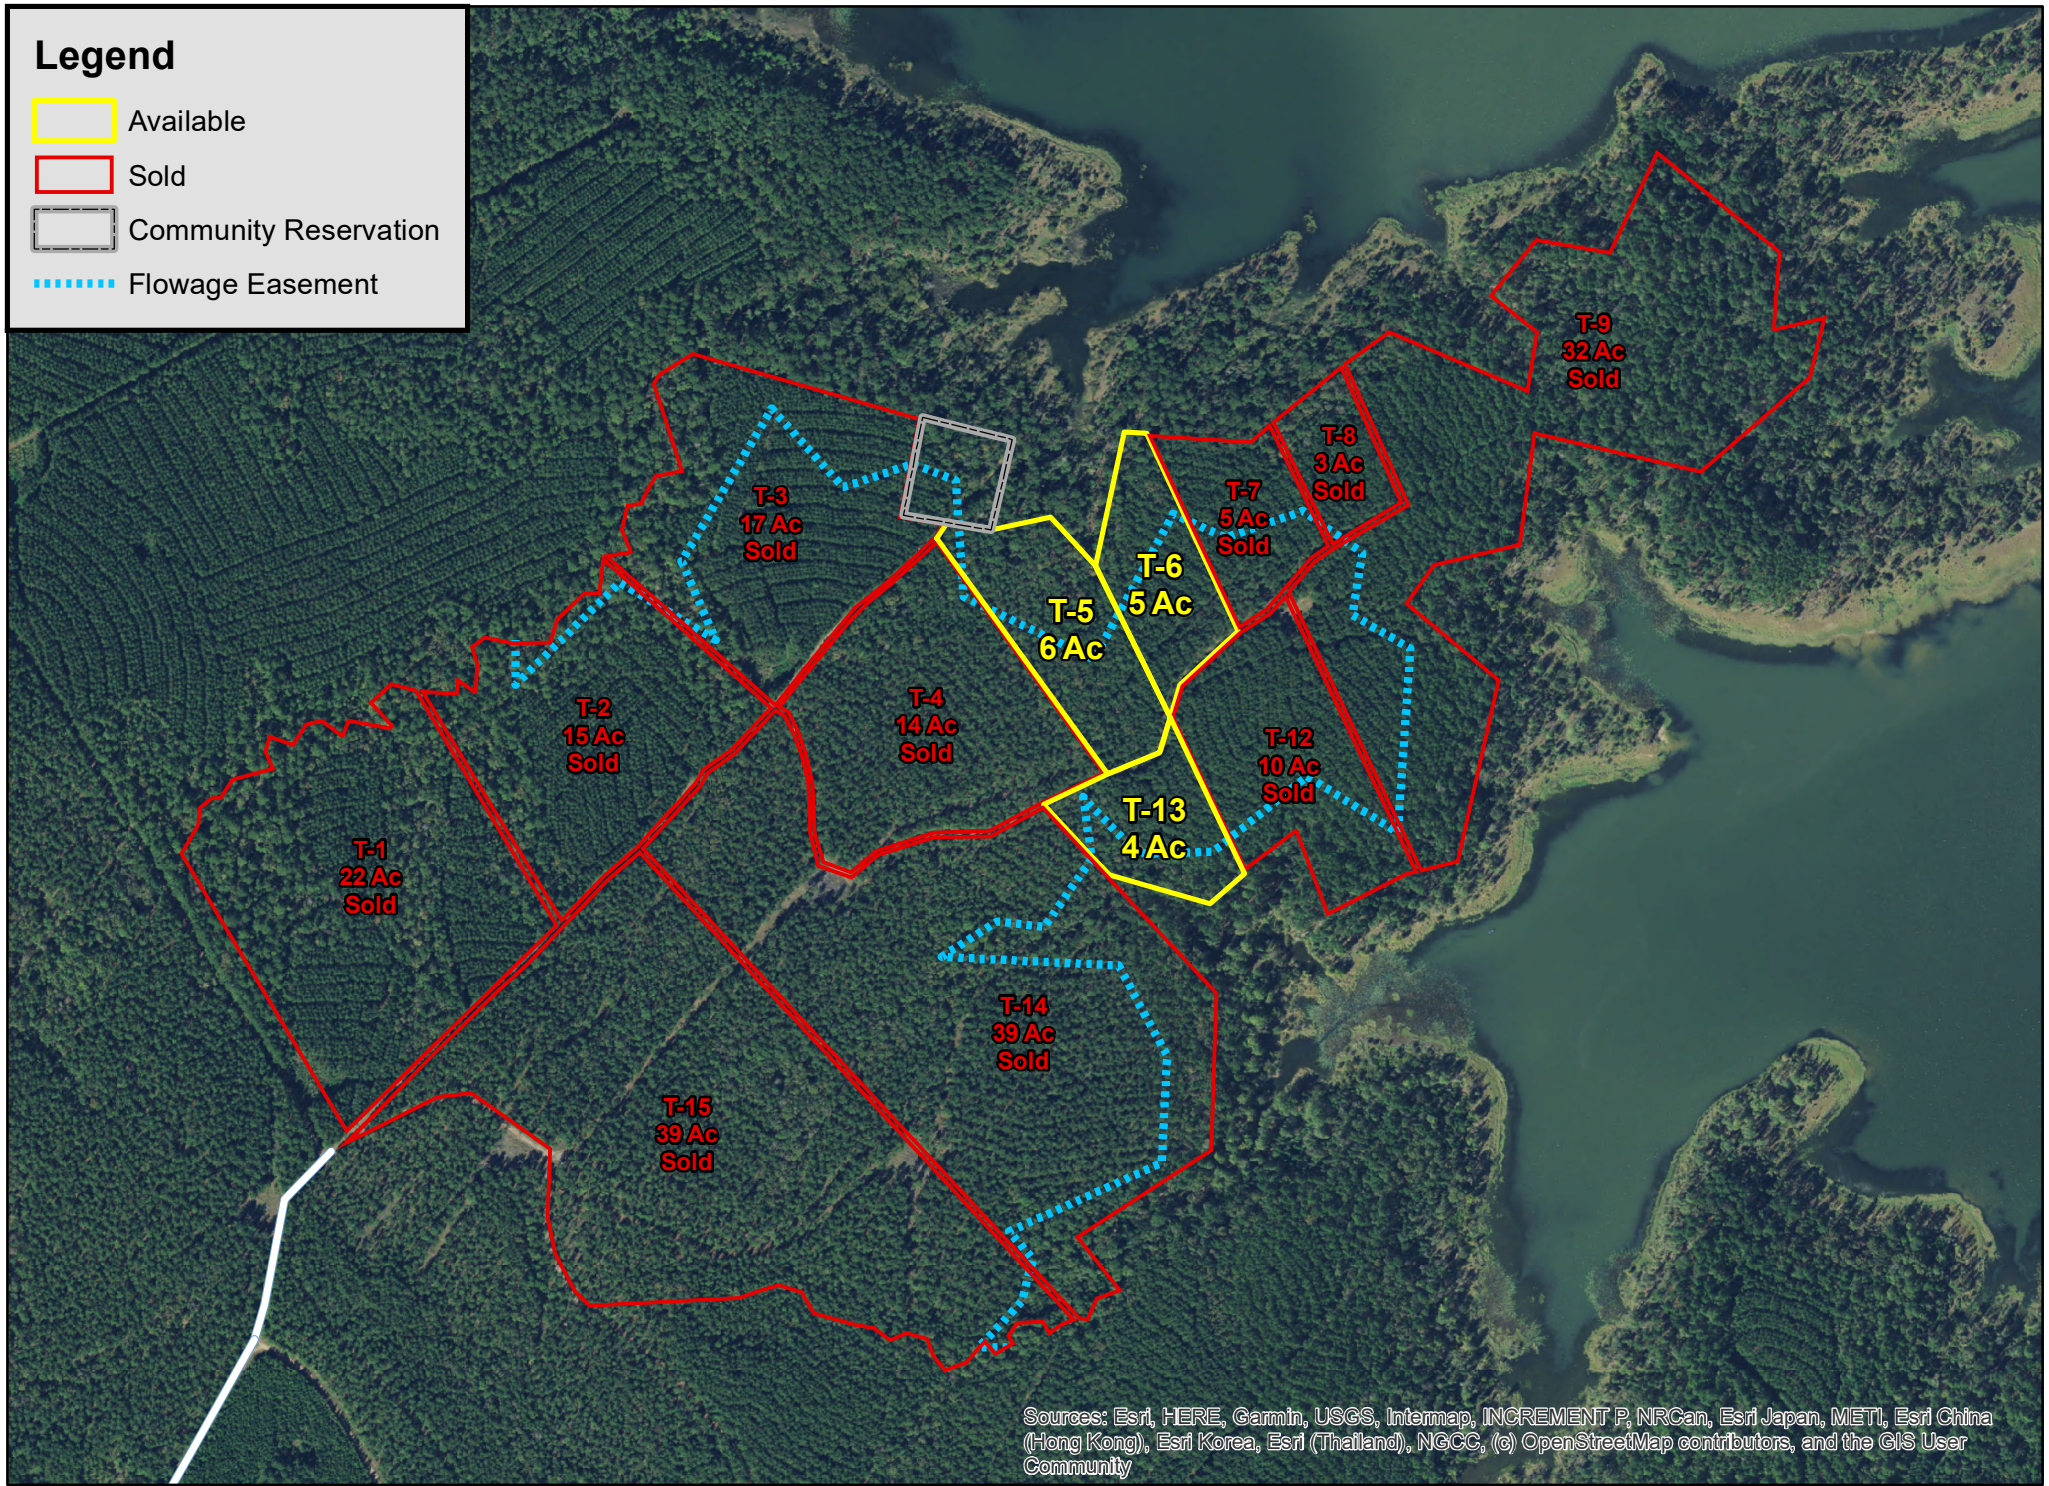

# Legend

- Available
- Sold
- Community Reservation
- Flowage Easement

Sources: Esri, HERE, Garmin, USGS, Intermap, INCREMENT P, NRCan, Esri Japan, METI, Esri China (Hong Kong), Esri Korea, Esri (Thailand), NGCC, (c) OpenStreetMap contributors, and the GIS User Community

## Lost Wood Point | Sam Rayburn Reservoir

For illustration purposes only.