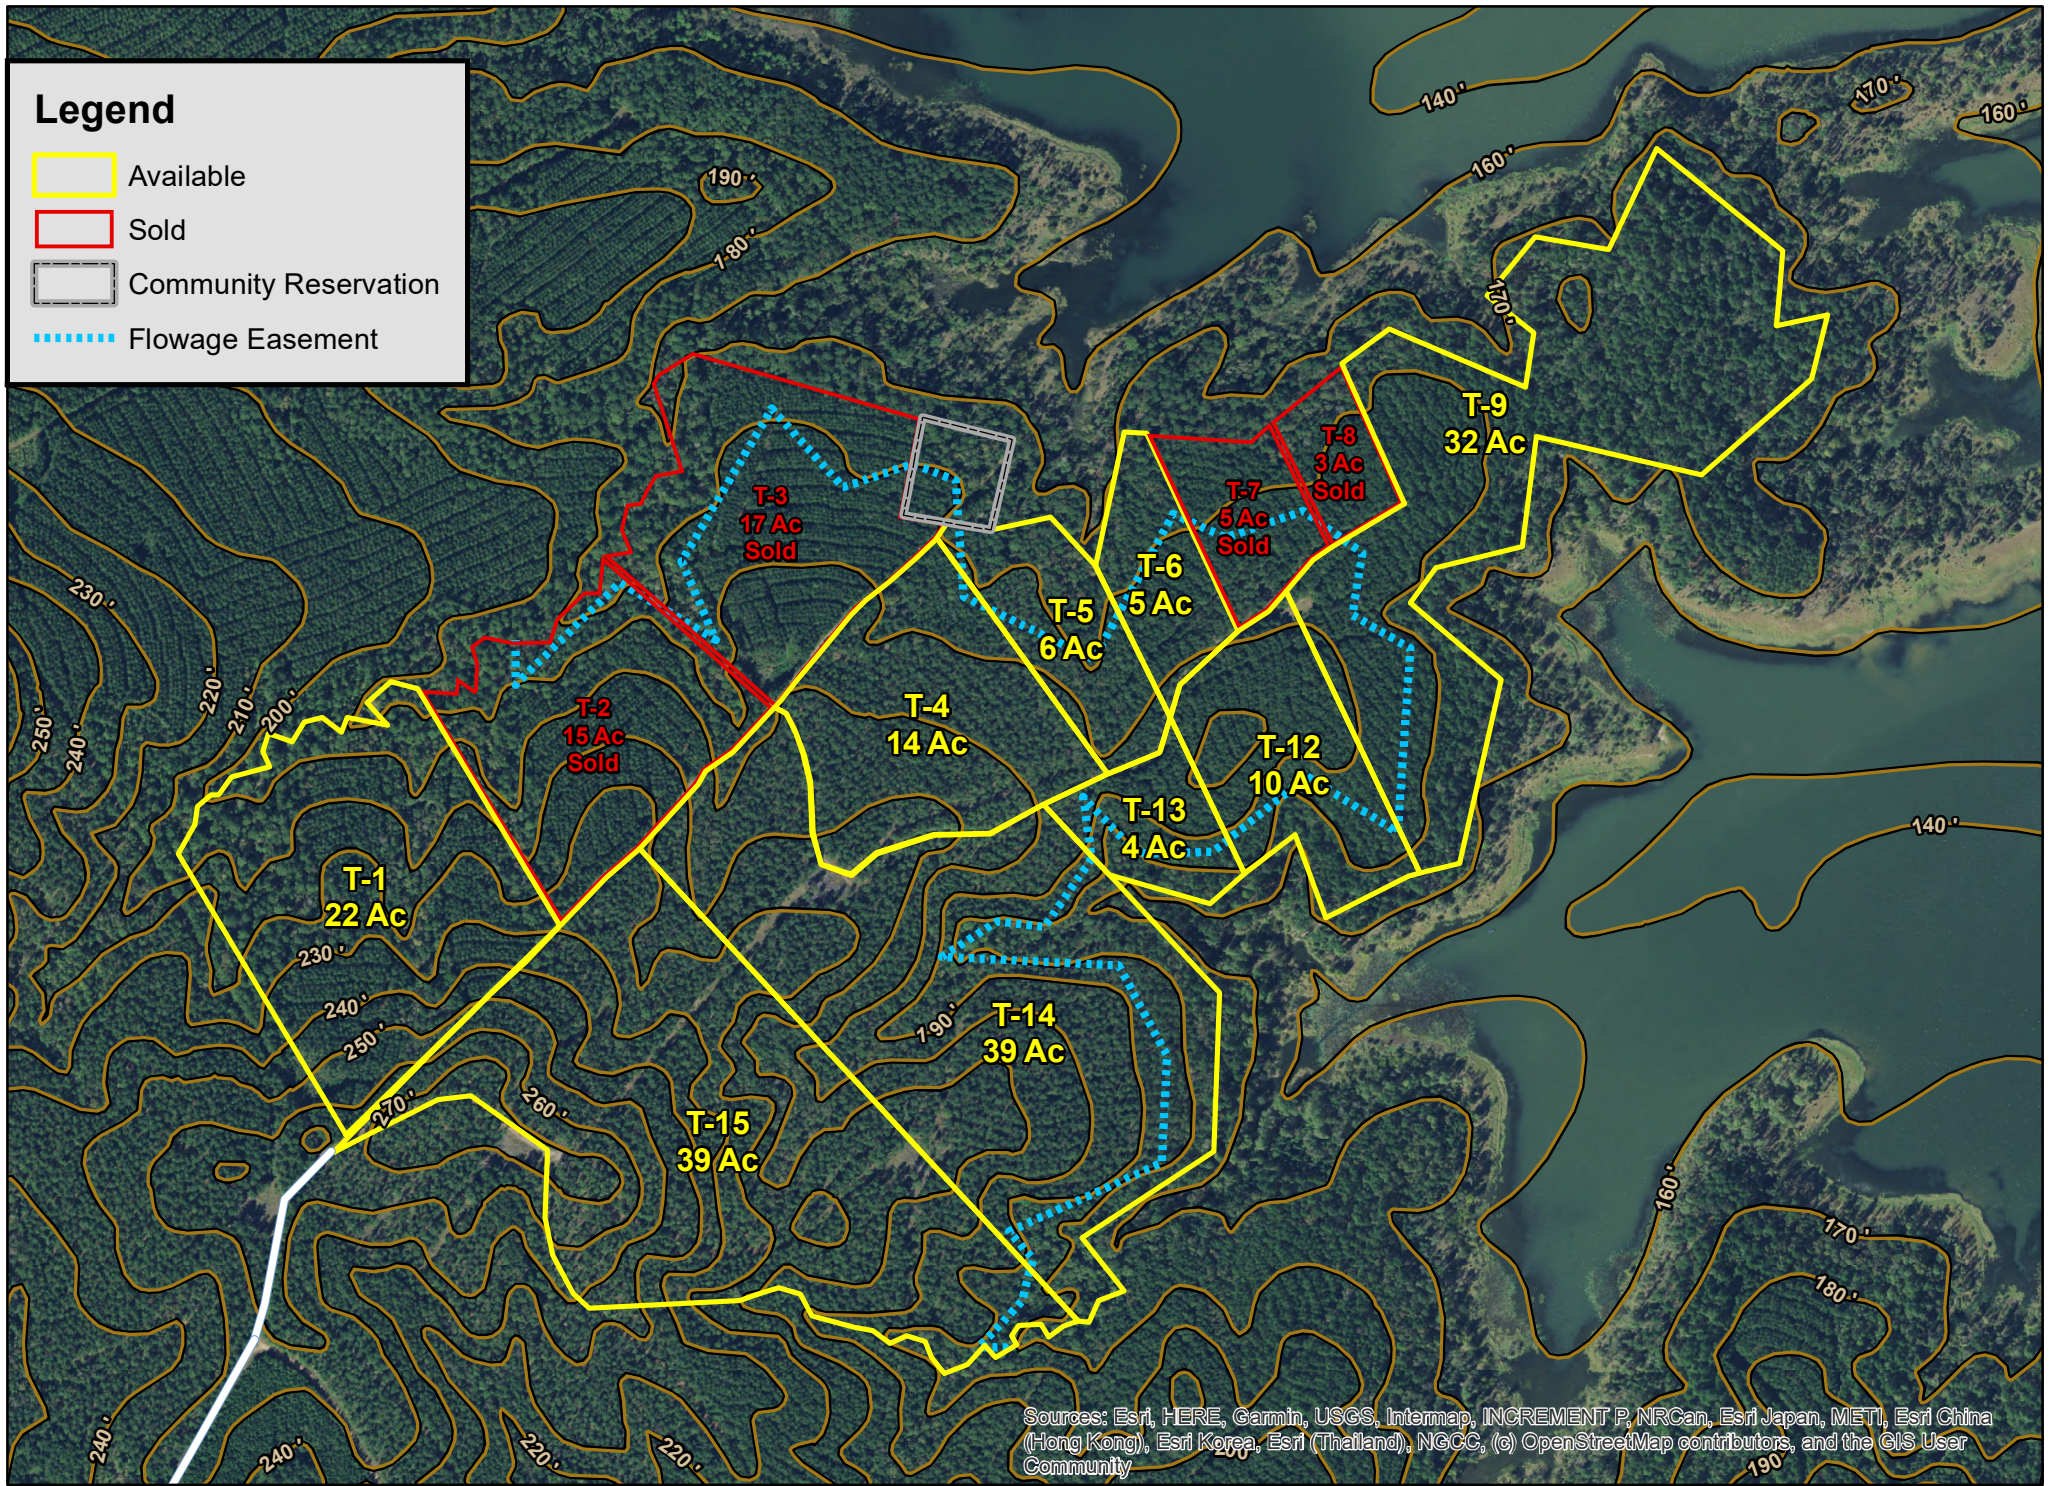

Legend

- Available
- Sold
- Community Reservation
- Flowage Easement

Sources: Esri, HERE, Garmin, USGS, Intermap, INCREMENT P, NRCan, Esri Japan, METI, Esri China (Hong Kong), Esri Korea, Esri (Thailand), NGCC, (c) OpenStreetMap contributors, and the GIS User Community

Lost Wood Point | Sam Rayburn Reservoir

For illustration purposes only.