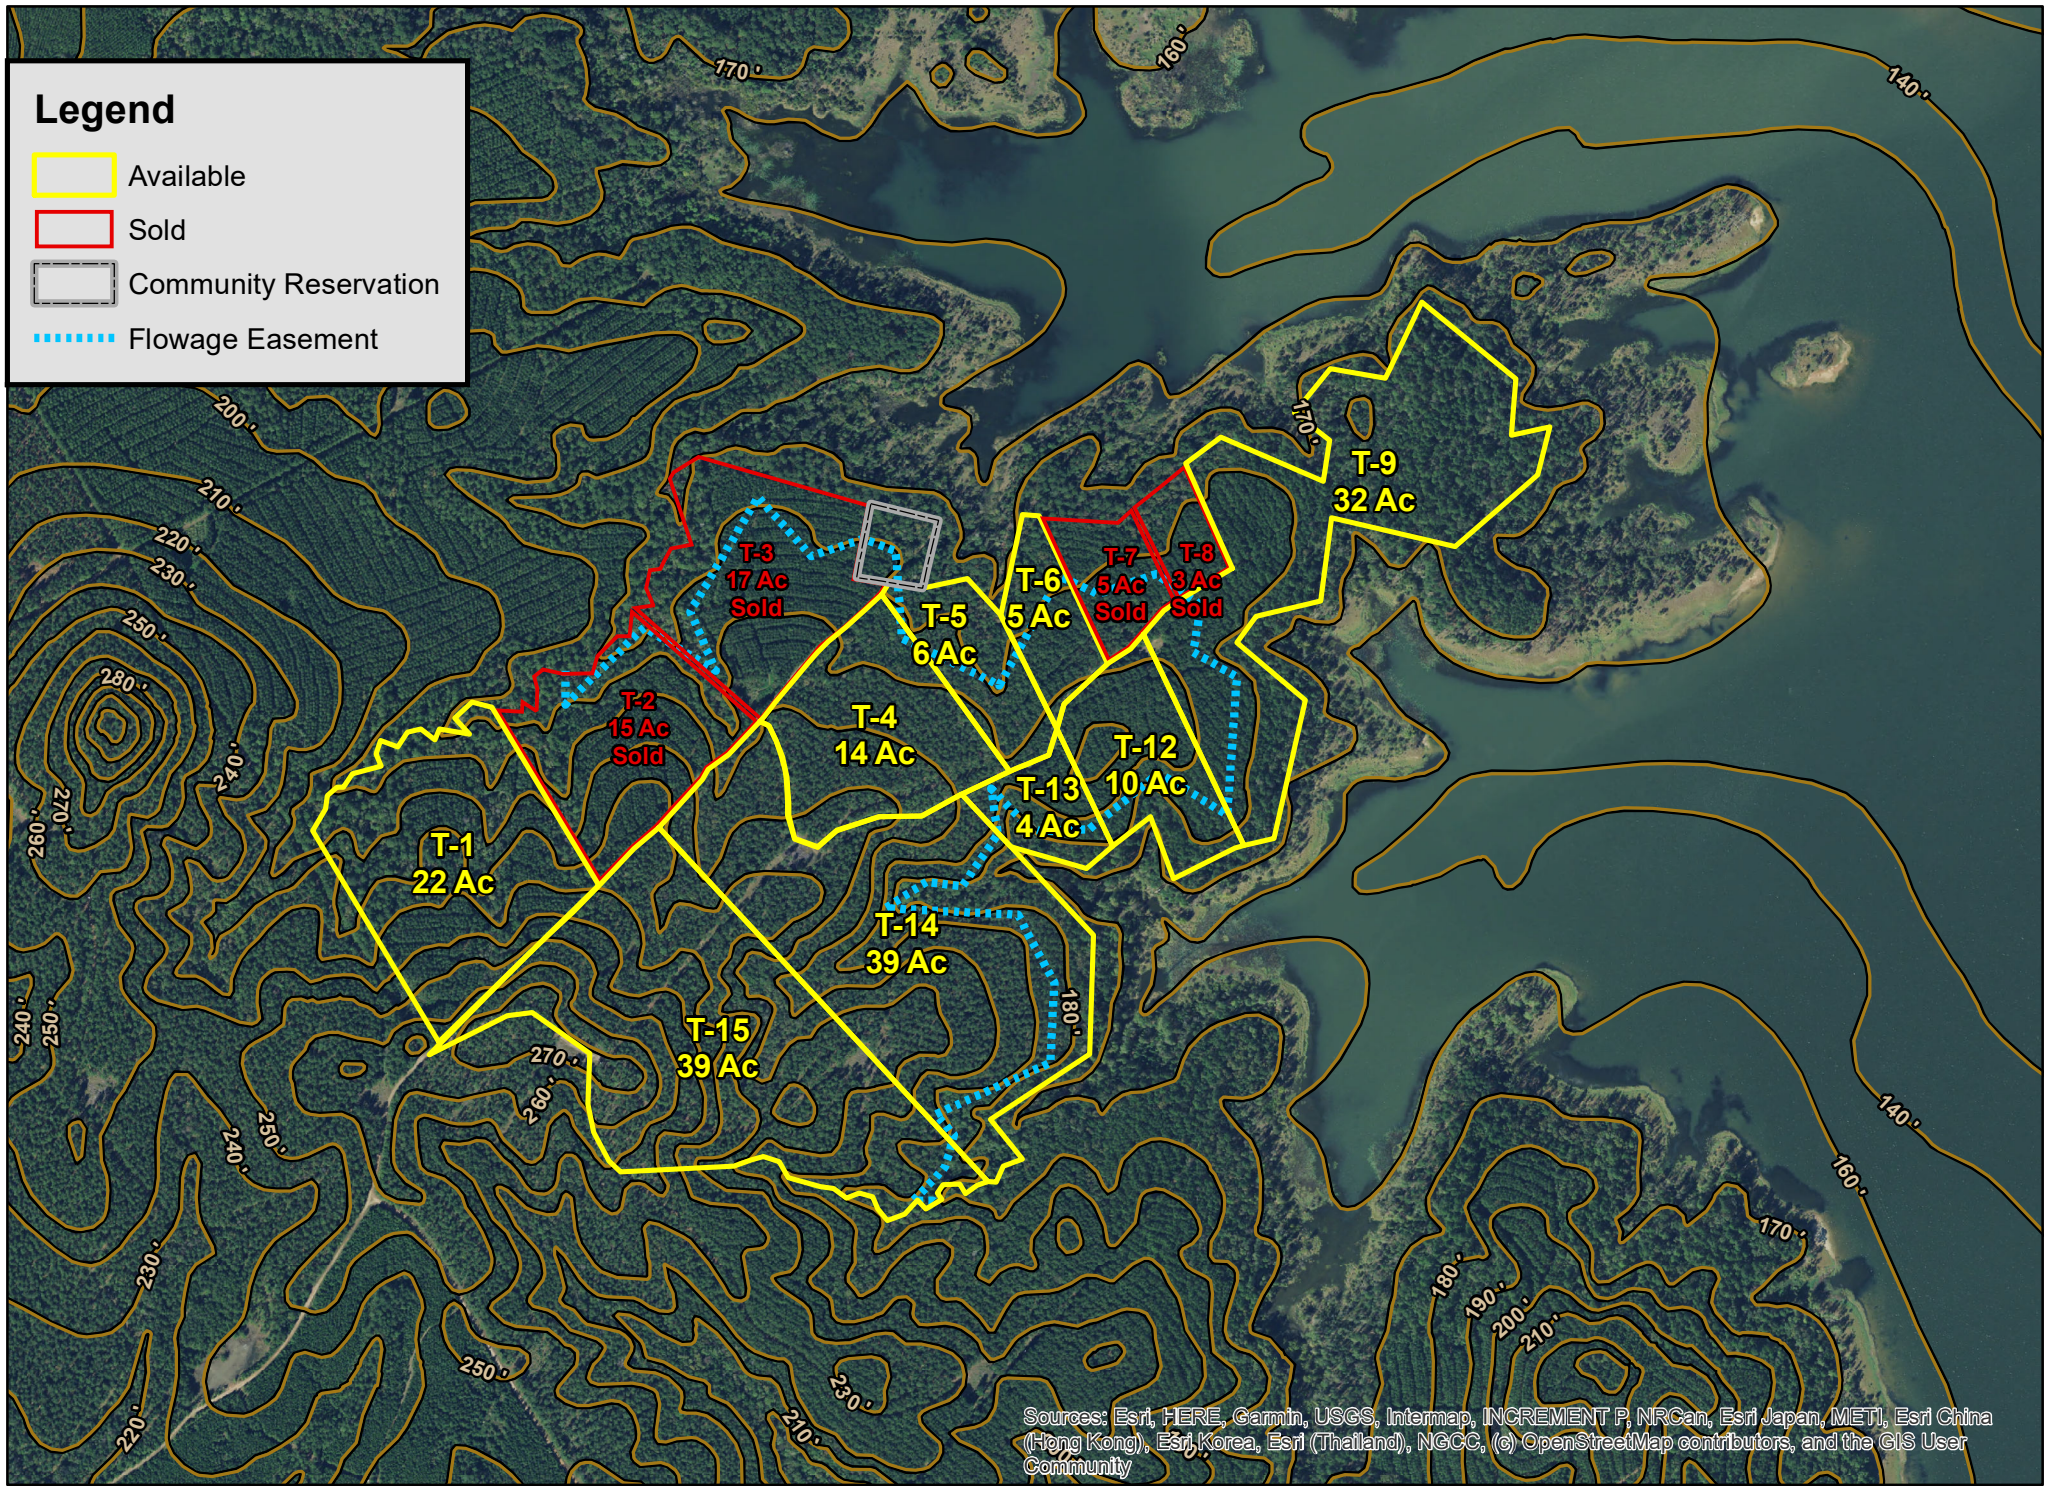

Legend

- Available
- Sold
- Community Reservation
- Flowage Easement

Sources: Esri, HERE, Garmin, USGS, Intermap, INCREMENT P, NRCan, Esri Japan, METI, Esri China (Hong Kong), Esri Korea, Esri (Thailand), NGCC, (c) OpenStreetMap contributors, and the GIS User Community

Lost Wood Point | Sam Rayburn Reservoir

For illustration purposes only.