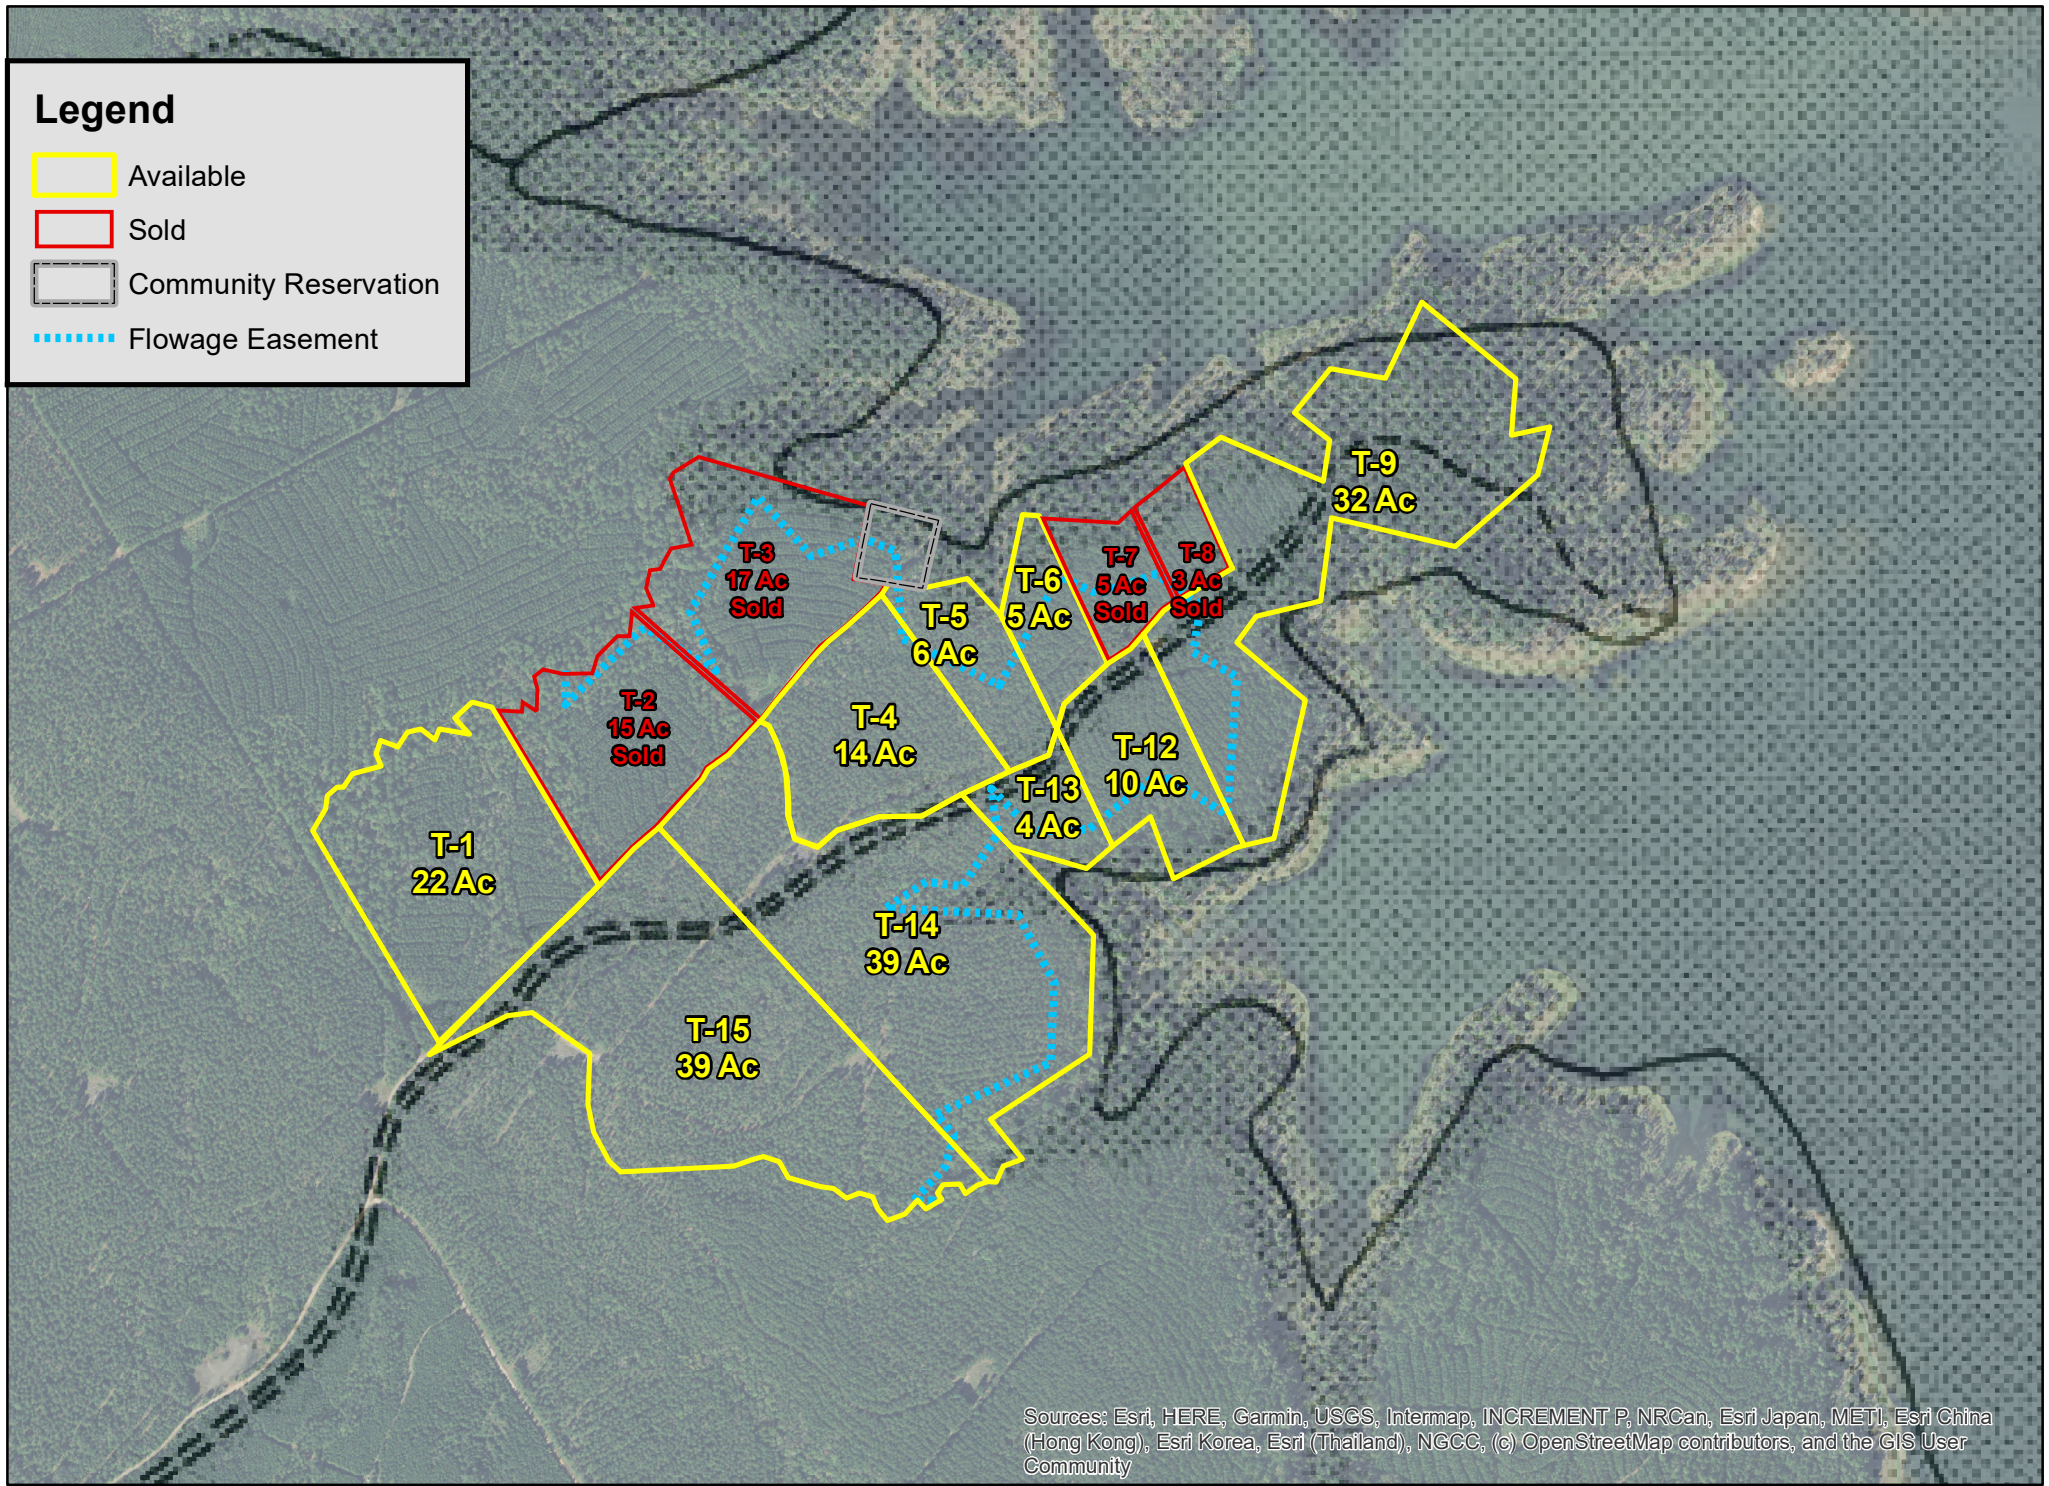

Legend

- Available
- Sold
- Community Reservation
- Flowage Easement

Sources: Esri, HERE, Garmin, USGS, Intermap, INCREMENT P, NRCan, Esri Japan, METI, Esri China (Hong Kong), Esri Korea, Esri (Thailand), NGCC, (c) OpenStreetMap contributors, and the GIS User Community

Lost Wood Point | Sam Rayburn Reservoir

For illustration purposes only.