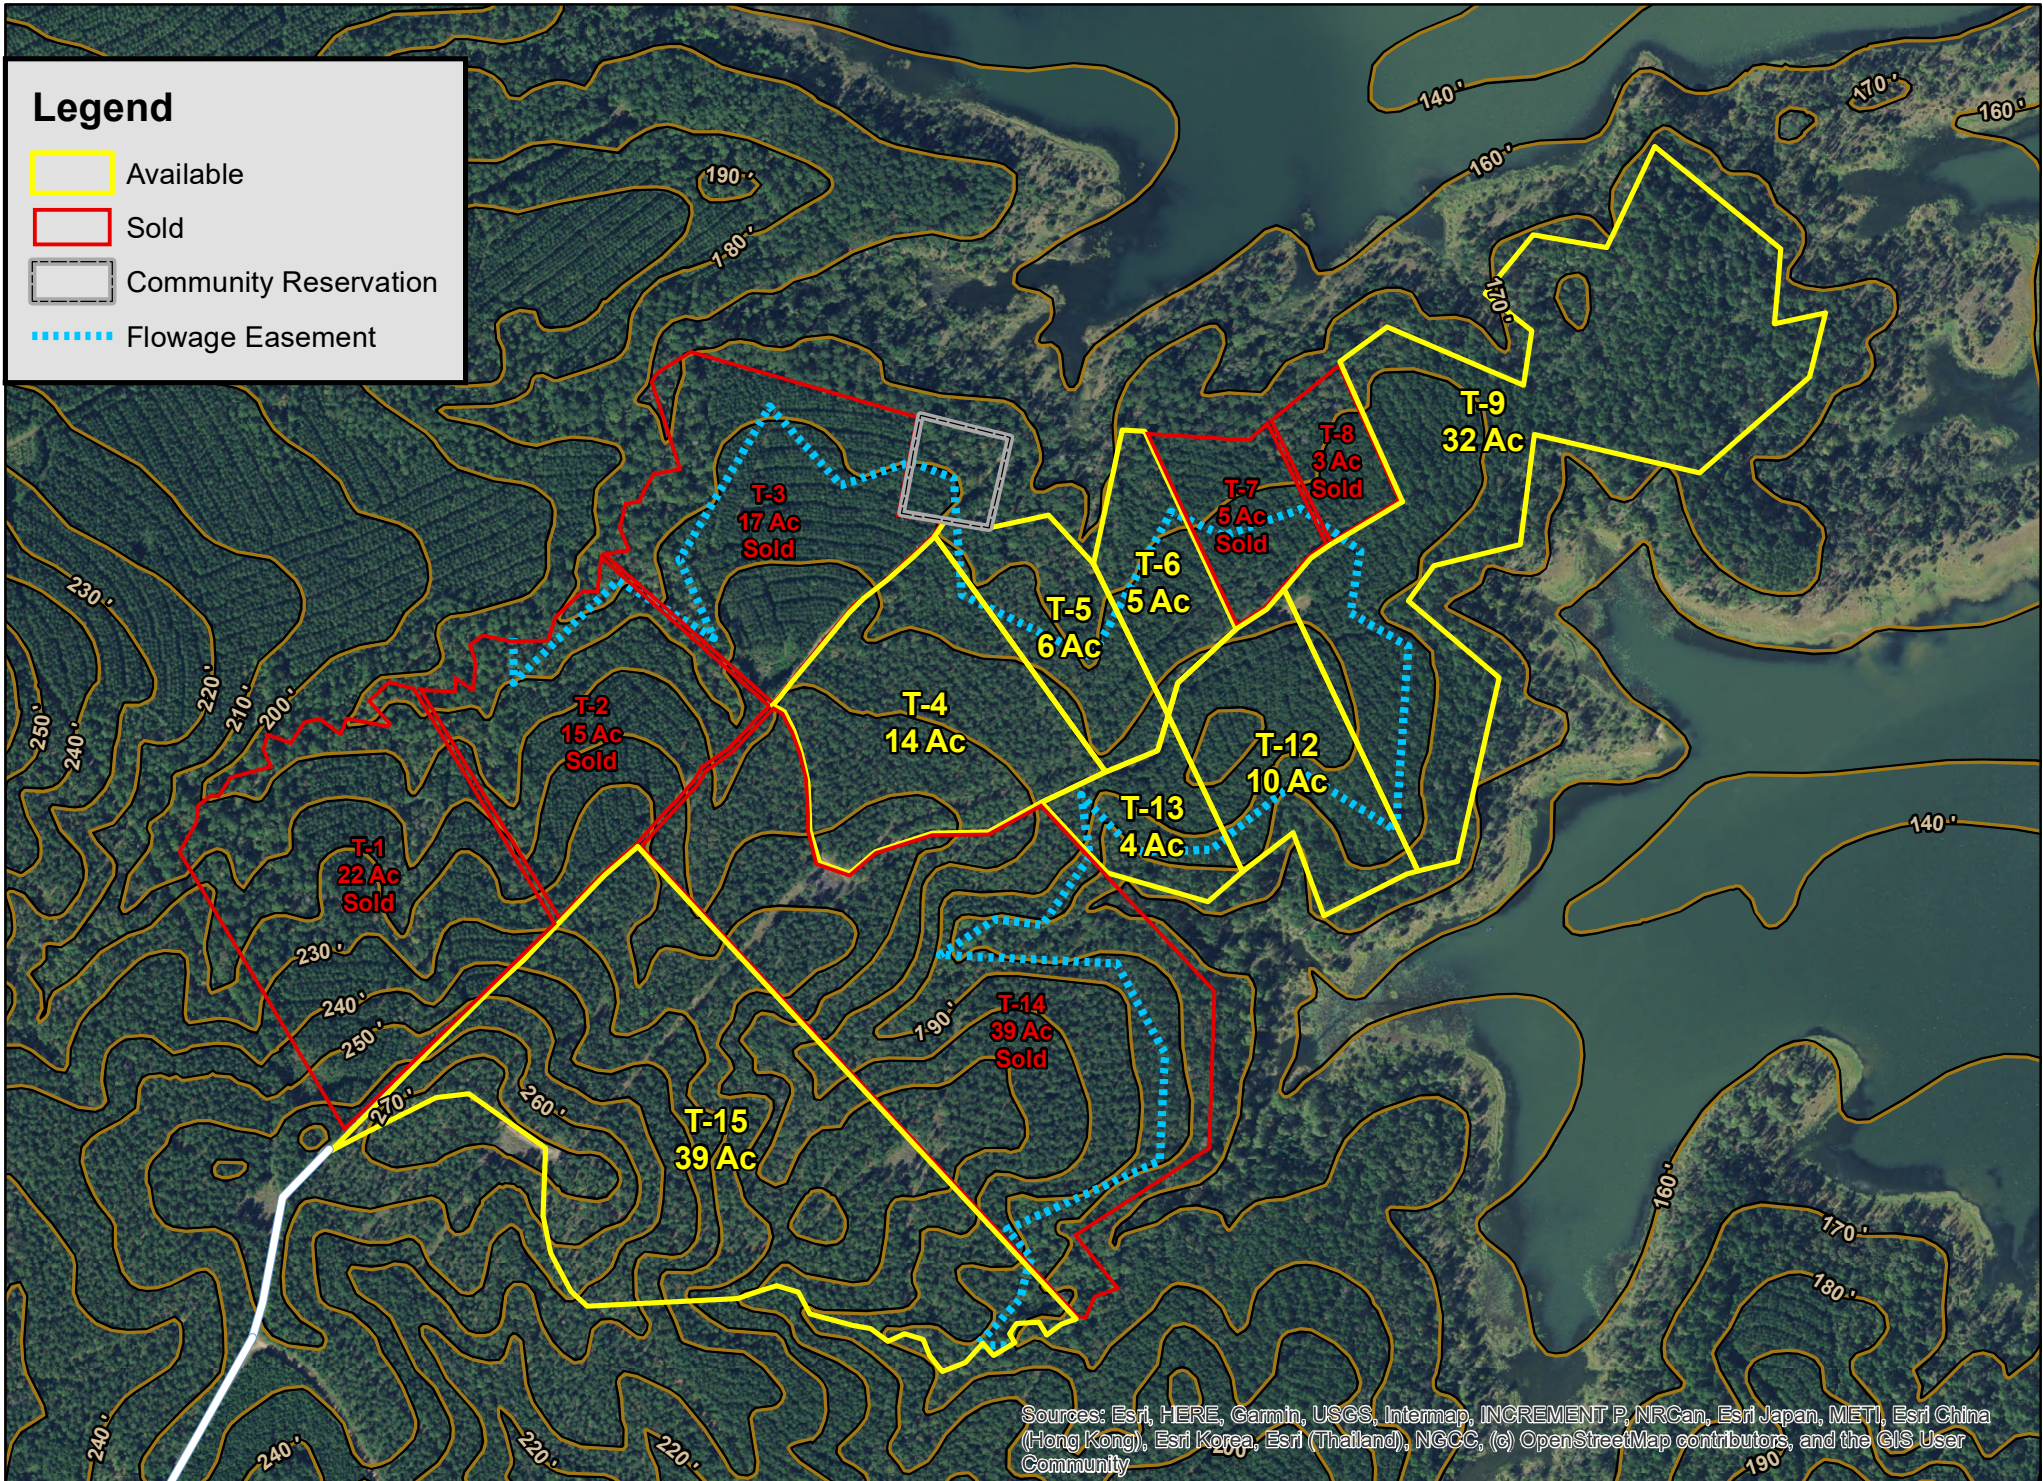

Legend

- Available
- Sold
- Community Reservation
- Flowage Easement

Sources: Esri, HERE, Garmin, USGS, Intermap, INCREMENT P, NRCan, Esri Japan, METI, Esri China (Hong Kong), Esri Korea, Esri (Thailand), NGCC, (c) OpenStreetMap contributors, and the GIS User Community

Lost Wood Point | Sam Rayburn Reservoir

For illustration purposes only.