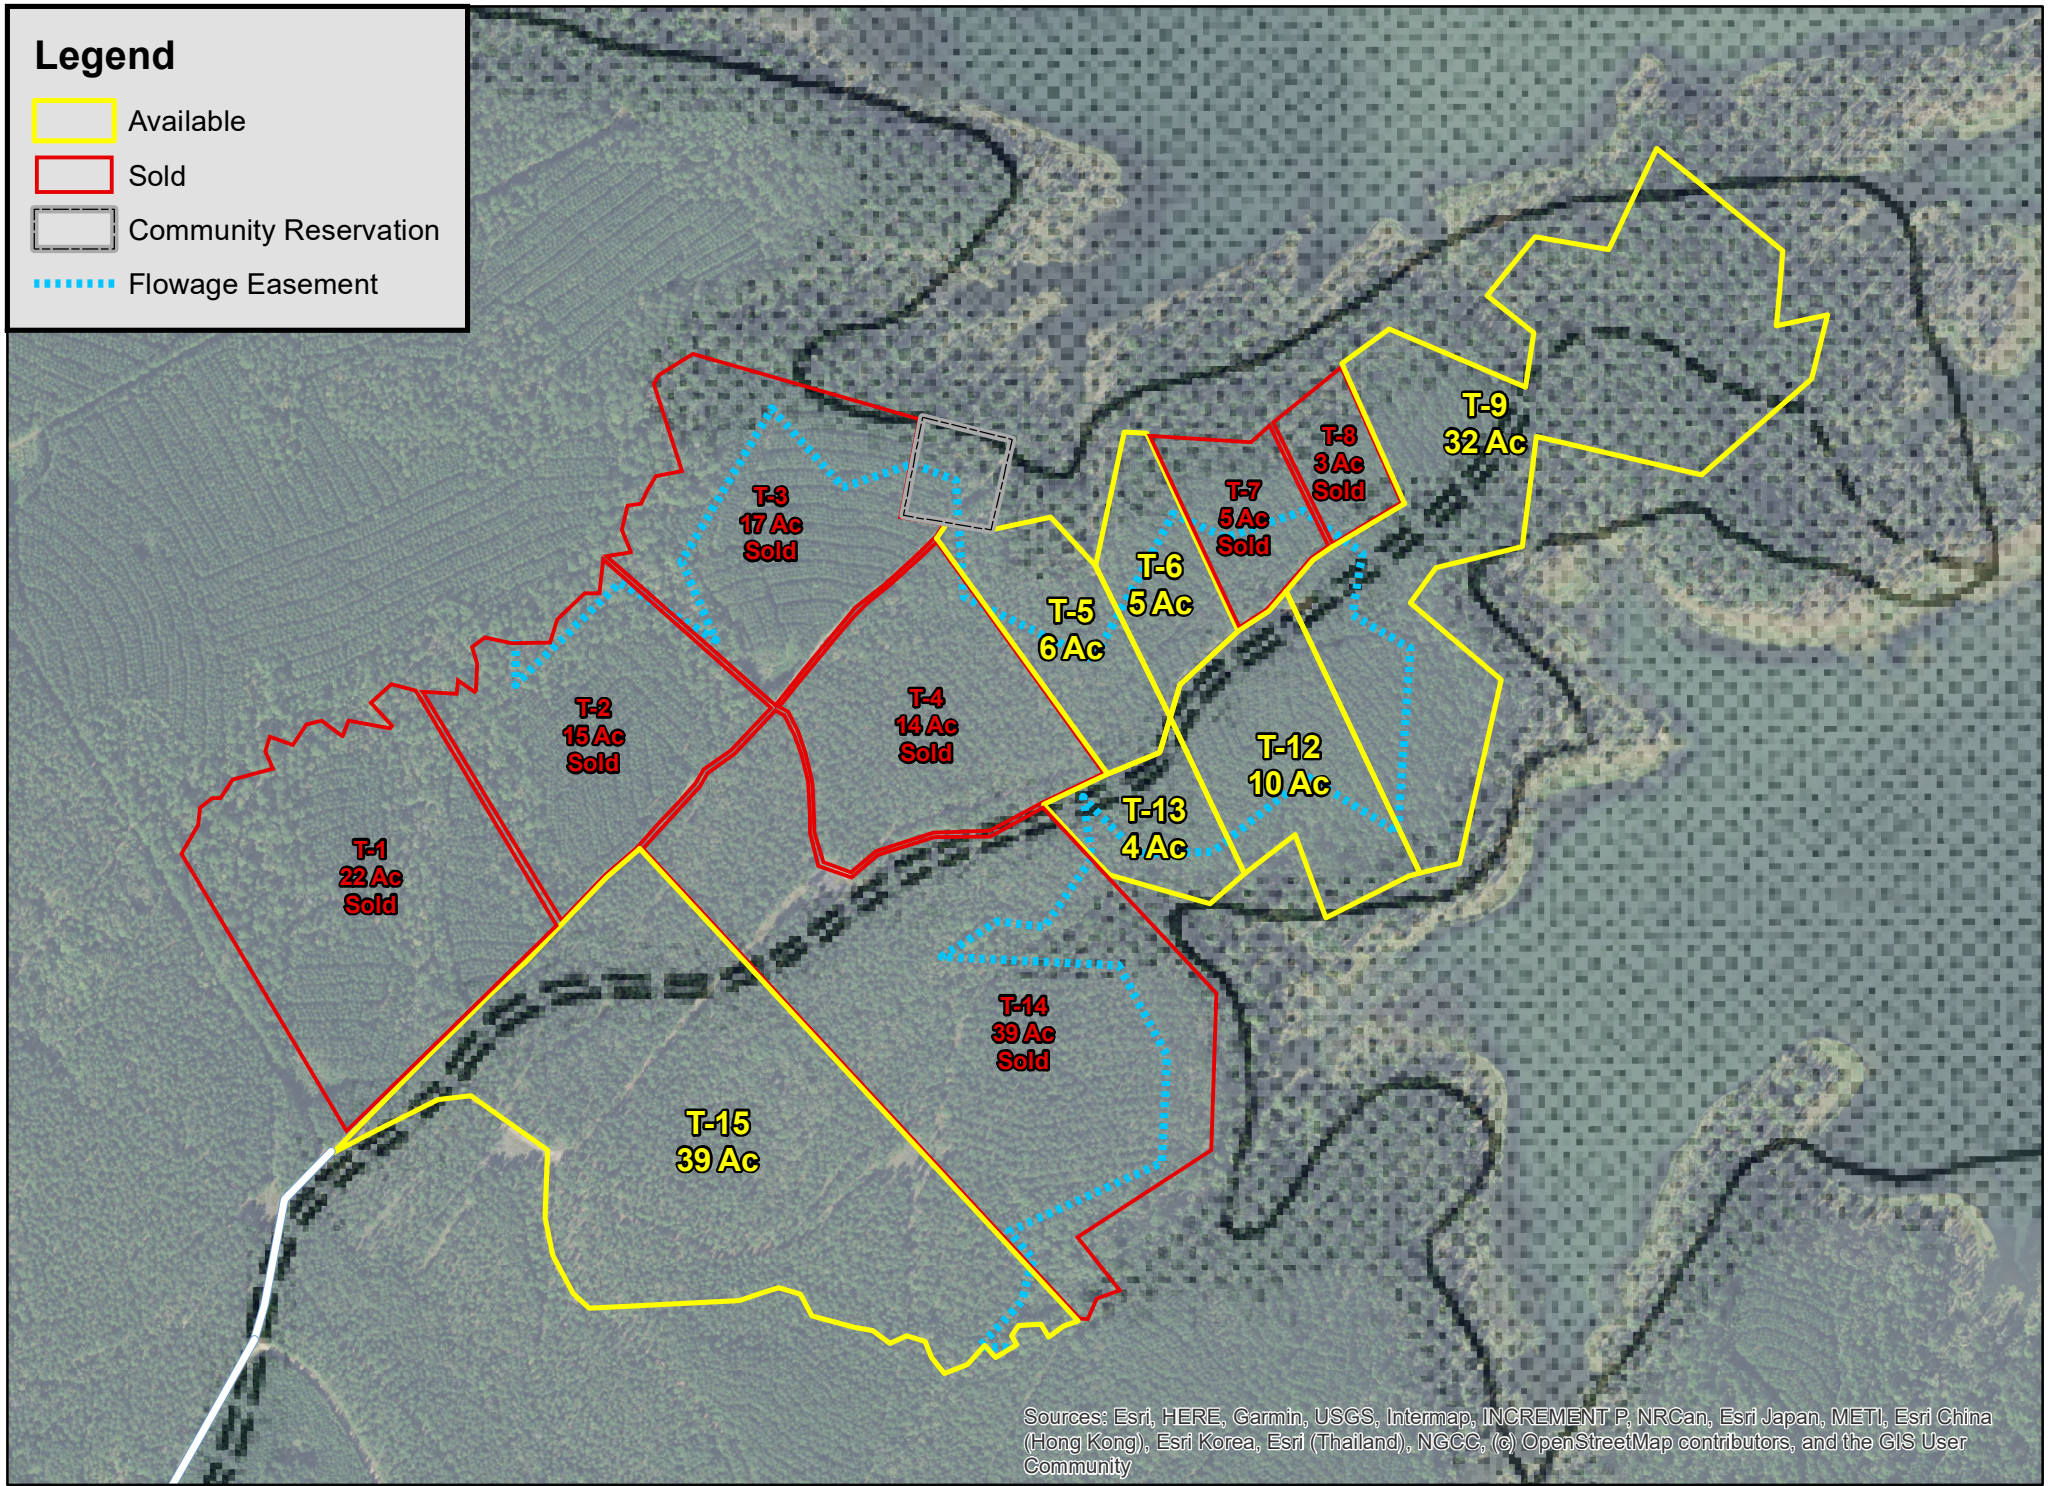

Legend

- Available
- Sold
- Community Reservation
- Flowage Easement

Sources: Esri, HERE, Garmin, USGS, Intermap, INCREMENT P, NRCan, Esri Japan, METI, Esri China (Hong Kong), Esri Korea, Esri (Thailand), NGCC, (c) OpenStreetMap contributors, and the GIS User Community

Lost Wood Point | Sam Rayburn Reservoir

For illustration purposes only.