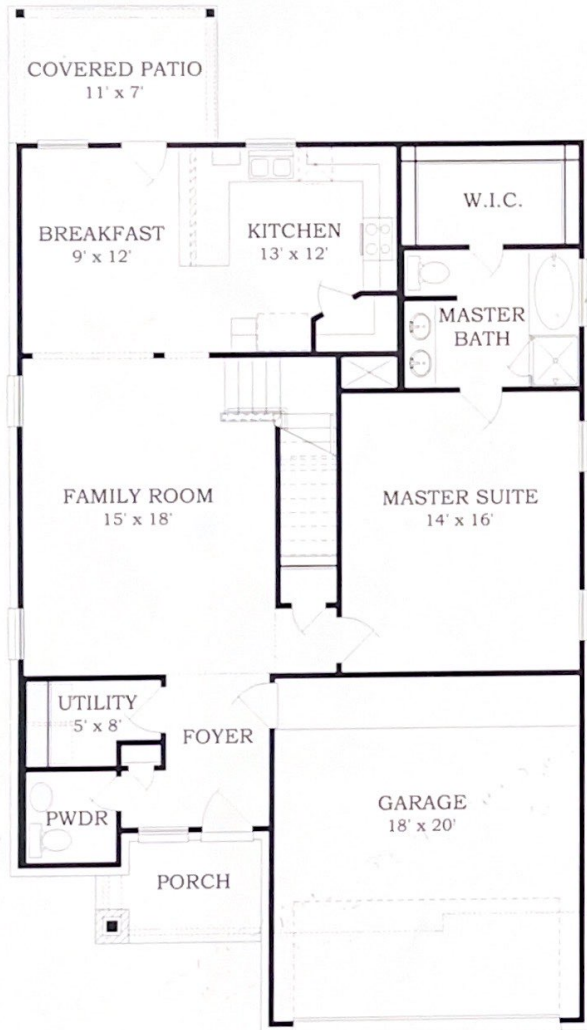

# Primrose

4 Bedrooms | 2.5 Baths

2,186 Sq. Ft. Total

FIRST FLOOR PLAN

SECOND FLOOR PLAN

Fairfield Collection  
Plan 3443

## LENNAR.COM

Quality homes since 1954

Plans and elevations are artist's renderings and may contain options, which are not standard on all models. Lennar reserves the right to make changes to these floor plans, specifications, dimensions and elevations without prior notice. Stated dimensions and square footage are approximate and should not be used as representation of the home's precise or actual size. Any statement, verbal or written, regarding "under air" or "finished area" or any other description or modifier of the square footage size of any home is a shorthand description of the manner in which the square footage was estimated and should not be construed to indicate certainty. Copyright © 2013 Lennar Corporation. Lennar and the Lennar logo are registered service marks of Lennar Corporation and/or its subsidiaries. 11/13